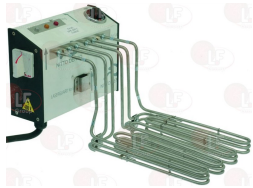

MOVILFRIT 913198

MOVILFRIT 913220

MOVILFRIT 913256

MOVILFRIT 913265

Gas valves and accessories

3523042 MINISIT SENSING ELEMENT 50÷190°C
capillary length 1200 mm
bulb \varnothing 5x95 mm

MOVILFRIT 925042

3523036 REDUCTION STRAIGHT \varnothing 3/8"F - \varnothing 1/2"F
in brass with internal and external thread
 \varnothing internal thread 3/8"F - \varnothing external thread 1/2"F
for MINISIT flange

MOVILFRIT 925004

Gaskets and seals

3786006 GASKET \varnothing 39x26x3 mm

MOVILFRIT 908255

Handles

3242353 LIFTING HANDLE

MOVILFRIT 907116

Heating elements

3755883 HEATING ELEMENT WITH HEAD 11000W 400V

MOVILFRIT 907880

MOVILFRIT 907881

3755882 HEATING ELEMENT WITH HEAD 15000W 400V

MOVILFRIT 907882

3755887 HEATING ELEMENT WITH HEAD 4000W 230V

MOVILFRIT 907023

3755886 HEATING ELEMENT WITH HEAD 5000W 230V