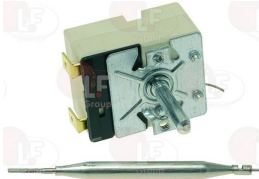

MOVILFRIT 901771

Suitable for:

MOVILFRIT

Suitable for:

3444633 SINGLE-PHASE THERMOSTAT 50-205°C

D-shaped pin \varnothing 6x4.6 mm
capillary length 870 mm
bulb \varnothing 6x77 mm
for fryer 7-8-10 L

MOVILFRIT 907110