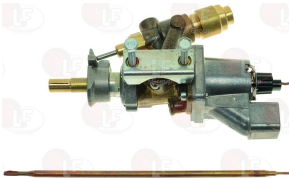

Thermostatic gas valves

3345034 TAP THERMOSTATIC SABAF
adjustment temperature 300°C
flange coupling
outlet fitting M13x1 mm
thermocouple connection M8x1mm
bulb ø 4.5x150 mm
capillary length 850 mm
D-shaped pin ø 8x6.5 mm