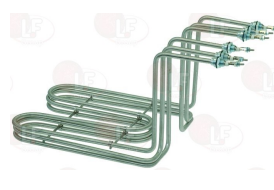

MOVILFRIT 901690

3755894 HEATING ELEMENT 6000W 230/400V
length 370 mm - width 200 mm
height 200 mm - fittings M12x1.25 mm