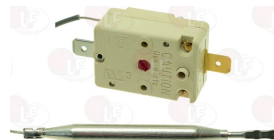

MOVILFRIT 913244

MOVILFRIT 913257

Thermostats

3444598 SINGLE-PHASE THERMOSTAT 230°C
with manual reset
covered capillary length 930 mm - 16A 250V
bulb ø 5x70 mm

MOVILFRIT 901770

3444645 SINGLE-PHASE THERMOSTAT 245°C
with automatic reset
covered capillary length 2330 mm
bulb ø 6x80 mm