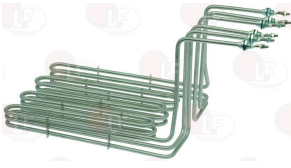

MOVILFRIT 901679

Suitable for:

3755891 HEATING ELEMENT 15000W 230/400V
length 460 mm - width 330 mm
height 210 mm - fittings M12x1.25 mm

MOVILFRIT 901681

3755890 HEATING ELEMENT 15000W 230V
length 460 mm - width 240 mm
height 220 mm - couplings M12x1,25 mm

MOVILFRIT 901680

3755893 HEATING ELEMENT 2900W 230V
length 270 mm - width 170 mm
height 155 mm - fittings M12x1.25 mm

MOVILFRIT 901683

3755892 HEATING ELEMENT 4000W 230V
length 280 mm - width 180 mm
height 200 mm - fittings M12x1 mm
NEW TYPE