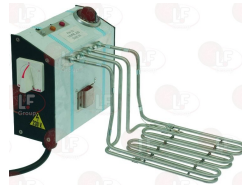

3755883 HEATING ELEMENT WITH HEAD 11000W 400V

MOVILFRIT 907880

MOVILFRIT 907881

3755882 HEATING ELEMENT WITH HEAD 15000W 400V

MOVILFRIT 907882

3755887 HEATING ELEMENT WITH HEAD 4000W 230V

MOVILFRIT 907023

3755886 HEATING ELEMENT WITH HEAD 5000W 230V

MOVILFRIT 907876

3755885 HEATING ELEMENT WITH HEAD 6000W 230V

MOVILFRIT 907878

3755884 HEATING ELEMENT WITH HEAD 6000W 400V

MOVILFRIT 907879

Suitable for:

MOVILFRIT

3755888 HEATING ELEMENT 11000W 230V
length 450 mm - width 240 mm
height 230 mm - couplings M12x1,25 mm