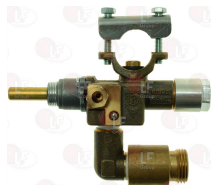

## Fittings

3349082 ELBOW FITTING 1/2"  
hose-end fitting  $\varnothing$  13 mm

MUNDIGAS

3349083 HOSE-END FITTING 1/2"  
hose-end fitting  $\varnothing$  12 mm

MUNDIGAS

## Gas taps and accessories

3348084 GAS TAP  
with pilot flame  
with vertical flange  
fitting M16.5 mm  
with flowrate adjuster  
thermocouple connection M8x1  
D-shaped pin  $\varnothing$  8x6 mm

MUNDIGAS