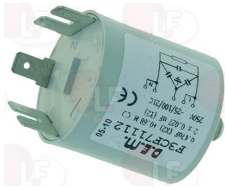

Interference suppression filters

3160099 INTERFERENCE SUPPRES. FILTER F3CF71112
0.47µF