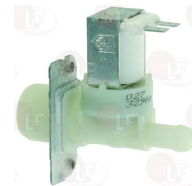

NUOVA SIMONELLI 18010938

3120505 SOLENOID VALVE 329 24V $\varnothing$ 10 mm
solenoid valve 180° - 24V 50/60Hz - max 90°C
inlet 3/4" - outlet $\varnothing$ 10 mm