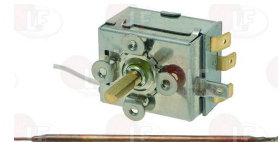

3444514 SINGLE-PHASE THERMOSTAT 50-300°C

D-shaped pin Ø 6x4.6 mm
capillary length 900 mm - 16A 240V
bulb Ø 4x100 mm