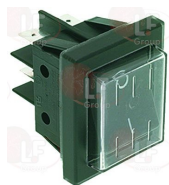

NUOVA SIMONELLI 16200027

NUOVA SIMONELLI 16300119

3319934 SWITCH 2-POLE ORANGE 16A 250V
16(4)A 250V - with indicator lamp
silk-screen printing 0 - I
max. temperature 120°C
mounting hole 22x30 mm