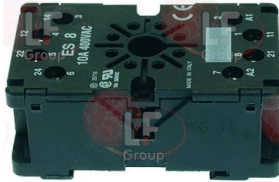

Suitable for:

Suitable for:

Relays

3351154 BASE OCTAL ES8 10A 400V
8 poles

NUOVA SIMONELLI 09000011

3351007 POWER RELAY FINDER 55.32.8.230.0040
230V 50/60Hz
2 exchange contacts 10A
with to test push-button + mechanic gauge