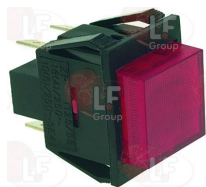

NUOVA SIMONELLI 04200030

3319019 SWITCH 2-POLE RED 16A 250V
16(4)A 250V - with indicator lamp
max. temperature 120°C
mounting hole 22x30 mm