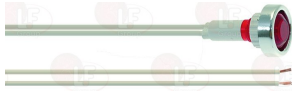

Suitable for:

1221007 INDICATOR LIGHT RED 230V
ø head 20 mm - ø hole 10 mm
wire connection length 200 mm

NUOVA SIMONELLI 15080006

Suitable for:

3221097 NEUTRAL INDICATOR LAMP 220V
head ø 8 mm - 120°C

NUOVA SIMONELLI 18010606

3221163 ORANGE LAMP RECEPTACLE
head ø 15 mm - hole ø 10 mm

NUOVA SIMONELLI 18010611

3221960 WHITE INDICATOR LAMP 230V
mounting hole 30x22 mm - 125°C

NUOVA SIMONELLI 15320011

Interference suppression filters

3160099 INTERFERENCE SUPPRES. FILTER F3CF71112
0.47µF

NUOVA SIMONELLI 18010415

Ironmongery (screws,nuts,washers)

3528183 CYLINDER HEAD SCREW M4x40
stainless steel - cross recessed
UNI 7687 - DIN 7985 - ISO 7045

NUOVA SIMONELLI 00000042

NUOVA SIMONELLI 00000132

3528134 HEXAGONAL NUT HIGH M4
stainless steel - UNI 5587 - ISO 4033

NUOVA SIMONELLI 00000054

3528137 HEXAGONAL NUT HIGH M8
stainless steel - UNI 5587 - ISO 4033

NUOVA SIMONELLI 00000056

1528030 MID HEXAGONAL NUT M6
stainless steel - UNI 5588 - DIN 934 - ISO 4032

NUOVA SIMONELLI