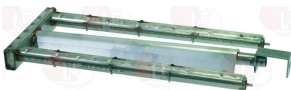

OFFCAR 865851

3023144 BURNER 575x225 mm
made of stainless steel