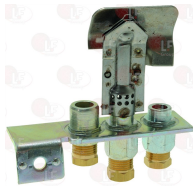

OFFCAR 863955

**3001003 ROUND SPARKING PLUG  $\varnothing$  7x44 mm**  
male faston M4x1 mm  
total length 65 mm

OFFCAR 835911

**3020054 PILOT JET  $\varnothing$  0.20 mm**

OFFCAR 837297

OFFCAR 863955

**3020269 THREE-FLAME PILOT BURNER**  
withour sparking plug, gas jet  
with pipe fitting and pilot pipe olive  
with thermocouple fitting  
with sparking plug fitting