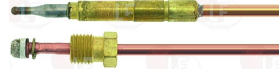

OFFCAR 837265

3440892 THERMOCOUP.SIT QUICK M9x1 60 cm - 10 PCS