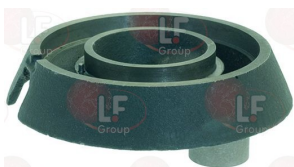

OFFCAR 827357

OFFCAR 827357/1

**3025436 BURNER  $\varnothing$  90 mm**  
for Pot stove gas (OFFCAR) - Series 700  
Series 900

OFFCAR 827345

**3025438 FLAME SPREADER  $\varnothing$  115 mm**  
for Pot stove gas (OFFCAR) - Series 700  
Series 900

OFFCAR 828131

**3020293 BRACKET PILOT BURN. SUPPORT 65x50x45 mm**  
for burner  $\varnothing$  115 mm  
for Pot stove gas (OFFCAR) - Series 700  
Series 900

OFFCAR 4550505

OFFCAR 831837

**3025439 BURNER  $\varnothing$  115 mm**  
for Pot stove gas (OFFCAR) - Series 700  
Series 900

OFFCAR 827351

**3025437 FLAME SPREADER SUPPORT 90-115 mm**  
for Pot stove gas (OFFCAR) - Series 700  
Series 900

OFFCAR 827661

**3025440 FLAME SPREADER  $\varnothing$  135 mm**  
for Pot stove gas (OFFCAR) - Series 900

## Electric hot plates

**3311100 ELECTRIC HOT PLATE ø 220 mm 2600W 230V**  
terminal block electric connections  
with STAINLESS steel edge  
for electric cooking top

OFFCAR 843412

**3311053 ELECTRIC HOT PLATE 2600W 230V**  
dimensions 220x220 mm  
terminal block electric connections  
with STAINLESS steel edge  
for electric cooking top