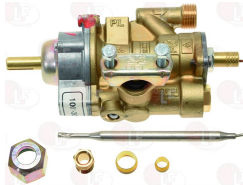

Suitable for:

OFFCAR

Suitable for:

Thermostatic gas valves

5053600 TAP THERMOSTATIC 25ST
adjustment temperature 100-300°C
flange connection hose $\varnothing$ 21 mm
outlet fitting M16x1.5 mm
thermocouple connection M9x1mm
bulb $\varnothing$ 6x100 mm
capillary length 1200 mm
D-shaped pin $\varnothing$ 8x6.5 mm
for Fry top gas (OFFCAR)