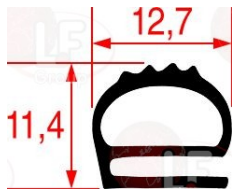

Gaskets for oven door

3786004 OVEN DOOR GASKET 570x290 mm
complete with frame
made of silicone elastomer - 3 sides
profile dimensions 12.7x11.4 mm
COLOUR BLACK
for Oven under cooktop (OFFCAR)