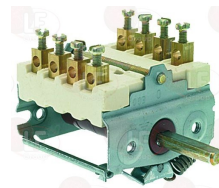

## Rotary switches

**3057050 CONNECTING BRACKET 28x21x16 mm**  
distance between hooking brackets 27 mm  
for the connection between selector switch and the

OFFCAR 843753

**3057014 SELECTOR SWITCH 0-1 POSITIONS**  
contact capacity 16A 250V - max 150°C  
D spindle  $\varnothing$  6x4.6 mm  
back connection for thermostat