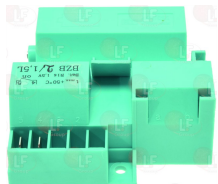

OFFCAR FX-4020010

OFFCAR FX-40200106

3181010 SPARK GENERATOR 1 OUTLET
1.5V battery powered