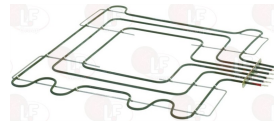

OFFCAR 843629

3755816 HEATING ELEMENT 2750W 230V
length 575 - width 615 mm
flange 160x22 mm
for Oven under cooktop electric (OFFCAR)
Series 900