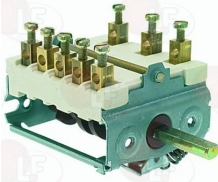

OFFCAR 862305

OFFCAR 898973

3057024 SELECTOR SWITCH 0-6 POSITIONS
contact capacity 16A 250V - max 150°C
D-shaped pin $\varnothing$ 6x4.6 mm
for Kitchen electric (OFFCAR)
Series 700 - Series 900