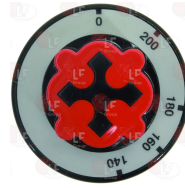

OFFCAR 401411

3241614 BLACK KNOB $\varnothing$ 70 mm 140-200°C
D shaft hole 6x4.6 mm
for Fryer (OFFCAR) - Series 700 - Series 900