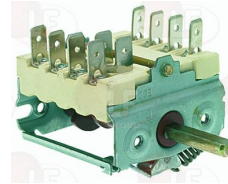

OFFCAR 862305

OFFCAR 898973

3057024 SELECTOR SWITCH 0-6 POSITIONS
contact capacity 16A 250V - max 150°C
D-shaped pin $\varnothing$ 6x4.6 mm
for Kitchen electric (OFFCAR)
Series 700 - Series 900