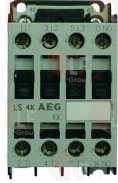

Contactors

3351212 CONTACTOR AEG LS4K 9A 230V 4Kw
coil 230V 50/60Hz
3 normally open contacts
1 normally open auxiliary contact