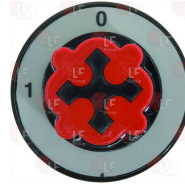

OFFCAR 401405

3241613 BLACK KNOB $\varnothing$ 70 mm 0-1
D shaft hole 6x4.6 mm
for Fryer (OFFCAR) - Series 700 - Series 900