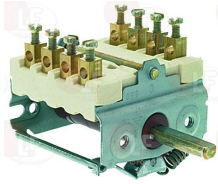

Suitable for:

3057098 SELECTOR SWITCH 0-3 POSITIONS
contact capacity 16A 250V - max 150°C
D-shaft $\varnothing$ 6x4.6 mm
for Pasta cooker electric (OFFCAR)