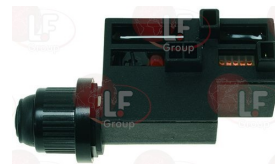

## Spark generators

**5055779 GENERATOR 2 OUTLETS**  
 battery power supply 1.5V  
 for Bratt pan gas (OFFCAR)

OFFCAR FX-4020010

OFFCAR FX-40200106

**3181010 SPARK GENERATOR 1 OUTLET**  
 1.5V battery powered