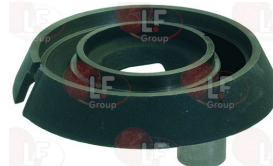

## Burners, flame spreaders and accessories

**3025439 BURNER  $\varnothing$  115 mm**  
for Pot stove gas (OFFCAR) - Series 700  
Series 900

OFFCAR 827351

**3025441 BURNER  $\varnothing$  135 mm**  
for Pot stove gas (OFFCAR) - Series 900

OFFCAR 827357

OFFCAR 827357/1

**3025436 BURNER  $\varnothing$  90 mm**  
for Pot stove gas (OFFCAR) - Series 700  
Series 900

OFFCAR 827345

**3025438 FLAME SPREADER  $\varnothing$  115 mm**  
for Pot stove gas (OFFCAR) - Series 700  
Series 900