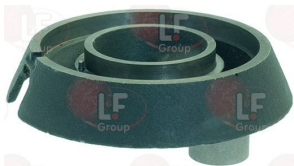

## Burners, flame spreaders and accessories

**3025439 BURNER  $\varnothing$  115 mm**  
for Pot stove gas (OFFCAR) - Series 700  
Series 900

OFFCAR 827351

**3025441 BURNER  $\varnothing$  135 mm**  
for Pot stove gas (OFFCAR) - Series 900

OFFCAR 827357

OFFCAR 827357/1

**3025436 BURNER  $\varnothing$  90 mm**  
for Pot stove gas (OFFCAR) - Series 700  
Series 900

OFFCAR 827345

**3025438 FLAME SPREADER  $\varnothing$  115 mm**  
for Pot stove gas (OFFCAR) - Series 700  
Series 900

## Electric hot plates

**3311100 ELECTRIC HOT PLATE ø 220 mm 2600W 230V**  
terminal block electric connections  
with STAINLESS steel edge  
for electric cooking top

OFFCAR 843412

**3311053 ELECTRIC HOT PLATE 2600W 230V**  
dimensions 220x220 mm  
terminal block electric connections  
with STAINLESS steel edge  
for electric cooking top