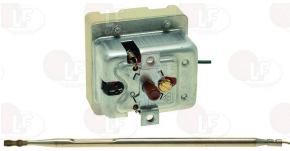

OFFCAR FX-4010062

3444790 THREE-PHASE THERMOSTAT 50-320°C
D-shaped pin $\varnothing$ 6x4.6 mm
covered capillary length 800 mm - 10A 400V
bulb $\varnothing$ 4x120 mm
for Fry top (OFFCAR) - Series 700 - Series 900
for Oven under cooktop (OFFCAR) - Series 700
Series 900