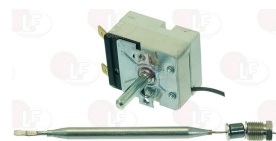

OFFCAR 862133

3444376 SINGLE-PHASE THERMOSTAT 95-190°C
D-shaped pin $\varnothing$ 6x4.6 mm
covered capillary length 1010 mm - 16A 250V
bulb $\varnothing$ 6x100 mm - with adapter nipple band M10x1