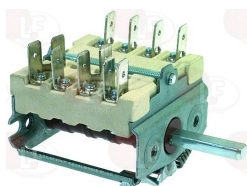

OFFCAR 843746

3057082 SELECTOR SWITCH 0-1 POSITIONS
contact capacity 16A 250V - max 150°C
D-shaft 6x4.6 mm
for Fryer (OFFCAR) - Series 700 - Series 900