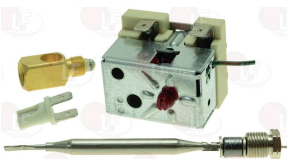

Thermostats

3444239 SINGLE-PHASE THERMOSTAT 240°C
with manual reset
capillary length covered 860 mm - 16A 250V
bulb $\varnothing$ 6x77 mm - with stuffing gland fitting M10x1
for Fryer (OFFCAR) - Series 700 - Series 900