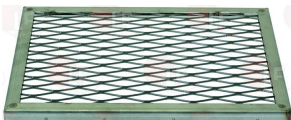

## Lava rock grids

**5054085 GRID STAINLESS STEEL 390x300x20 mm**  
for Lava rock grill (OFFCAR)

OFFCAR 865081

**505621 GRID STAINLESS STEEL 540x320x20 mm**  
for Lava rock grill (OFFCAR) 8GLG40 - 8TGG40