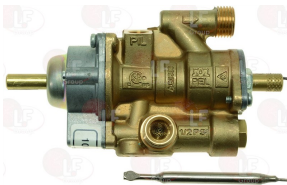

OFFCAR 401201

3345018 THERMOSTATIC TAP 25ST
operating temperature 100-300°C
connections M16x1.5 mm
thermocouple connection M9x1
bulb $\varnothing$ 6x75 mm
capillary length 1200 mm
D-shaped pin $\varnothing$ 8x6.5 mm