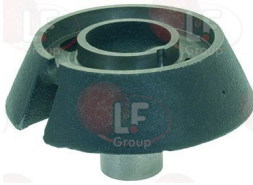

OFFCAR 828125

3025436 BURNER $\varnothing$ 90 mm
for Pot stove gas (OFFCAR) - Series 700
Series 900