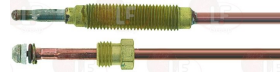

OLIS BN6A011905

OLIS 6A011905

OLIS BN6A011905

OLIS MA1033027200

OLIS 6A011905

3440053 THERMOCOUPLE SIT M8x1 60 cm THREAD M8x1

3440853 THERMOCOUPLE SIT M8x1 60 cm - 10 PCS GIUNTO M8x1