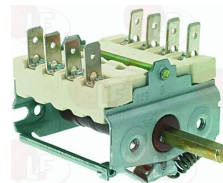

OLIS BN6A046001

OLIS 6A046001

3057073 SELECTOR SWITCH 0-1 0-1 POSITIONS
contact capacity 16A 250V - max 150°C
D-shaped pin ø 6x4.6 mm
for Pot stove gas (OLIS)
96/04CGFL