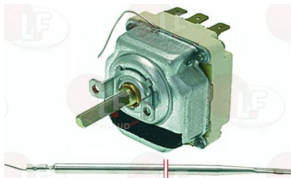

OLIS 6A044900

3444103 THREE-PHASE THERMOSTAT 50-320°C
D-shaped pin $\varnothing$ 6x4.6 mm
covered capillary length 900 mm - 10A 400V
bulb $\varnothing$ 3x220 mm
for Fry top electric (OLIS) 40SEFT - Series 700
78FTE - 78FTE12R
for Oven under cooktop electric (OLIS) 741CE
749CGVFE - 94CGE - 941CEE - 961CEEE