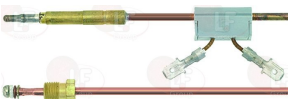

OLIS BN6A011909

OLIS 6A011909

3440064 NUT FOR THERMOCOUPLE M8x1