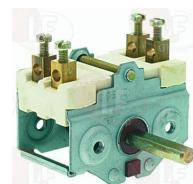

OLIS BN6A049300

OLIS 6A049300

Suitable for:

3057180 SELECTOR SWITCH 0-3 POSITIONS
contact capacity 16A 250V - max 150°C
D-shaft ø 6x4.6 mm

OLIS 6A046750

OLIS

Suitable for:

3057305 SELECTOR SWITCH 0-3 POSITIONS
contact capacity 18A 240V - max 150°C
D-shaped pin ø 6x4.6 mm