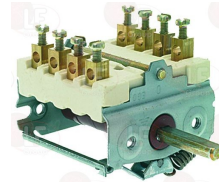

3057014 SELECTOR SWITCH 0-1 POSITIONS
contact capacity 16A 250V - max 150°C
D spindle ø 6x4.6 mm
back connection for thermostat

OLIS 6A044800