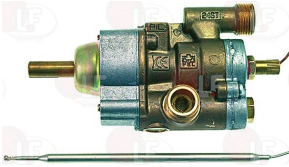

OLIS BN6A023750

OLIS 6A023750

3348029 PIPE FITTING \varnothing 4 mm
 thread M10x1
 for model PEL 21-22

OLIS BN6A016110
OLIS 6A017000

OLIS BN6A017000

OLIS 6A016110

3020082 OLIVE FOR 12 mm \varnothing PIPE

OLIS BN6A016300