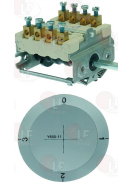

OLIS BN6A049300

OLIS 6A049300

Suitable for:

3057180 SELECTOR SWITCH 0-3 POSITIONS
contact capacity 16A 250V - max 150°C
D-shaft ø 6x4.6 mm

OLIS 6A046750

OLIS

Suitable for:

3057305 SELECTOR SWITCH 0-3 POSITIONS
contact capacity 18A 240V - max 150°C
D-shaped pin ø 6x4.6 mm