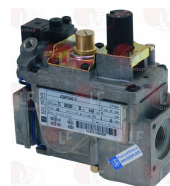

Suitable for:

OLIS

3526090 ELETROSIT VALVE $\varnothing$ 3/4"FF
inlet $\varnothing$ 3/4" F - outlet $\varnothing$ 3/4" F
thermocouple connection M9x1
maximum gas inlet pressure 50 mbar
pressure adjustment range
3÷18 mbar
ambient temperature 0÷60°C
power supply 230V 50Hz
long buttons
pilot connection and LATERAL thermocouple
for Bratt pan gas (OLIS)
KBG970 - 725KBG - 94KBCM - 94KBG

OLIS 6A05000

Suitable for:
3526124 KNOB EXTENSION LENGTH 77 mm
for VALVE 820 NOVA-824 NOVASIT

OLIS BN6A050020

OLIS 6A050020

3526096 VALVE MICROSWITCH
maximum load 0.2 A
for VALVE ELETROSIT-820 NOVA-824 NOVASIT

OLIS BN6A050003

OLIS 6A050003

3526176 VALVE 820 NOVA $\varnothing$ 1/2"FF
inlet $\varnothing$ 1/2" F - outlet $\varnothing$ 1/2" F
thermocouple connection M9x1
maximum gas inlet pressure 60 mbar
outlet pressure adjustment range
3÷30 mbar
ambient temperature 0÷70°C
power supply 230V 50Hz
for Bratt pan gas (OLIS)
Series 700 - Series 900
for Fryer gas (OLIS)
Series 900
for Fryer (OLIS) 9FRI/G420

OLIS BN6A050010

OLIS 6A050010

3526300 VALVE 820 NOVA mV $\varnothing$ 1/2"FF
inlet $\varnothing$ 1/2" F - outlet $\varnothing$ 1/2" F
thermocouple fitting M9x1
maximum gas inlet pressure 60 mbar
outlet pressure range setting
outlet 5÷50 mbar
room temperature 0÷70°C
double wire thermopile power supply
(TPTH - TH terminal)
thermostat connection (TPTH - TH terminal)
suitable to replace the ITT valve
UB67 model

OLIS BN826920090

OLIS 826920090