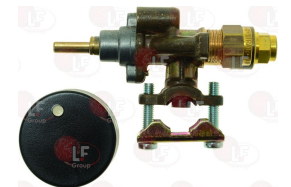

OLIS BN6A040450

OLIS 6A040400

Gas taps and accessories

3348076 GAS TAP 21S
 with pilot flame
 fittings \varnothing M16x1.5mm
 with flow regulator
 thermocouple connection M8x1 mm
 D-shaped pin \varnothing 8x6.5 mm