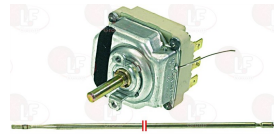

OLIS 6A038400

3444363 THREE-PHASE THERMOSTAT 420°C
with manual reset
covered capillary length 900 mm - 10A 400V
bulb $\varnothing$ 4x310 mm