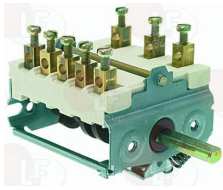

OLIS BN6A001412

3057024 SELECTOR SWITCH 0-6 POSITIONS
contact capacity 16A 250V - max 150°C
D-shaped pin ø 6x4.6 mm
for Kitchen electric (OLIS)
72/02CEPT - 76/02CEPT
for Pot stove electric (OLIS)
72/02TCE - 74/02CEPT - 74/02TCE - 76/02TCE
92/04CE - 92/04TCE - 94/04CE - 94/04TCE