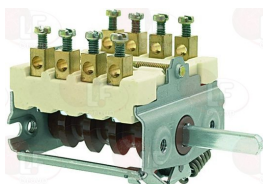

OLIS 6A046700

3057015 SELECTOR SWITCH 0-1-0-1 POSITIONS
contact capacity 16A 250V - max 150°C
D-shaped pin ø 6x4.6 mm