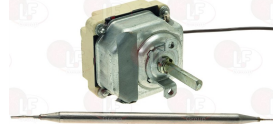

5016372 THERMOSTAT THREE-PHASE 350°C
with manual reset
capillary length covered 1000 mm
bulb $\varnothing$ 6x89 mm
for Bratt pan electric (OLIS) 725KBE - 725KBEM
94KBE - 94KBEM

OLIS BN6A046160

OLIS 6A046160

7105534 THERMOSTAT THREE-PHASE 40-110°C
D-shaped pin $\varnothing$ 6x4,6 mm
capillary length covered 900 mm - 16A 380V
bulb $\varnothing$ 6x130 mm
for Pasta cooker electric (OLIS) 40SECP

OLIS BN6A046240

5063606 THERMOSTAT THREE-PHASE 85-550°C
complete with selector switch
D-shaped pin $\varnothing$ 6x4,6 mm
capillary length covered 1120 mm
bulb $\varnothing$ 4x228 mm
for Kitchen electric (OLIS) 1100 - Series 900

OLIS BN6A046130

3444198 THREE-PHASE THERMOSTAT 100-180°C
D-shaped pin $\varnothing$ 6x4.6 mm
covered capillary length 2000 mm - 10A 400V
bulb $\varnothing$ 6x130 mm
for Fryer (OLIS)
Series 700 - Series 900
for Fryer electric (OLIS) 7FRI/E815

OLIS BN8219601

OLIS 8219601

3444769 THREE-PHASE THERMOSTAT 132°C
with automatic reset
capillary length 900 mm - 16A 230V
bulb $\varnothing$ 6x80 mm - with adapter nipple band M9x1
for Dish warmer (OLIS) SAR712PS

OLIS MA1878900

3444390 THREE-PHASE THERMOSTAT 230°C
with manual reset
capillary 900 mm - 10A 400V
bulb $\varnothing$ 6x230 mm
for Fryer (OLIS) 722FRE

OLIS BN6A046900

OLIS 6A046900

3444653 THREE-PHASE THERMOSTAT 245°C
with manual reset
capillary length covered 1750 mm - 20A 380V
bulb $\varnothing$ 4x120 mm
for Fryer (OLIS)
Series 900
for Fryer (OLIS) 921FRE
for Fryer electric (OLIS) 7FRI/E815

OLIS BN8219602

OLIS 8219602

3444298 THREE-PHASE THERMOSTAT 337°C
with manual reset
covered capillary length 850 mm - 10A 400V
button bulb $\varnothing$ 14x10 mm

OLIS LAR6507050