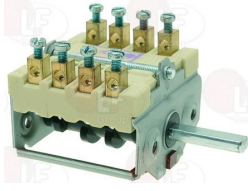

Suitable for:

3057180 SELECTOR SWITCH 0-3 POSITIONS
contact capacity 16A 250V - max 150°C
D-shaft ø 6x4.6 mm

OLIS 6A046750

OLIS

Suitable for:

3057305 SELECTOR SWITCH 0-3 POSITIONS
contact capacity 18A 240V - max 150°C
D-shaped pin ø 6x4.6 mm