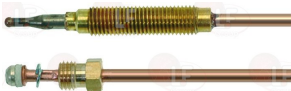

OLIS BN6A011912

OLIS 6A011912

OLIS 6A011904

3440157 THERMOCOUPLE M8x1 60 cm JOINT M8x1

3440853 THERMOCOUPLE SIT M8x1 60 cm - 10 PCS GIUNTO M8x1