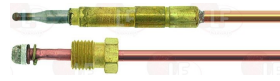

OLIS 6A012300

Suitable for:

Suitable for:

2100820 TERMOCOUPLE SIT QUICK M9x1 40 cm

3440893 THERMOCOUP.SIT QUICK M9x1 85 cm - 10 PCS

OLIS BN6A011912

OLIS 6A011912

OLIS 6A011904