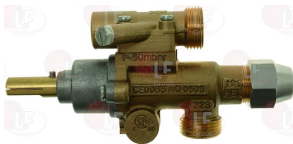

OLIS BN6A011490

OLIS 6A011490

3020078 PIPE FITTING \varnothing 6 mm
 thread M10x1

OLIS BN6A011705

OLIS 6A011705

3348002 GAS TAP 22S/0
 with pilot flame
 with horizontal flange
 fittings \varnothing M20x1.5mm
 with flow regulator
 thermocouple connection M9x1
 D-shaped pin \varnothing 10x8 mm