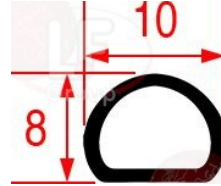

Suitable for:

OLIS

Suitable for:

Gaskets for oven door

3786701 OVEN DOOR GASKET 1500 mm

made of silicone elastomer
profile dimensions 20x6 mm
COLOUR BLACK
f/OLIS KITCHEN 74F-74G-76G-74E-76GE-76E-76EE-74CE
74STG-74STG+2-2FX+PCF-76STG-76STG+4-4FX+PCF-74STE
76STGE-120FLG-76EANPQ-76EEACPQ-74EPQ-76FL
for Oven under cooktop (OLIS) - Series 700

OLIS BN2510674

OLIS 2510674

3786338 OVEN DOOR GASKET 1850 mm

made of silicone elastomer
profile dimensions 8x10 mm
COLOUR BLACK
for Kitchen gas (OLIS) 7741CGV - 7742CGV - 7962CGV

OLIS BN2510676

OLIS 2510676

3186105 OVEN DOOR GASKET 550x250 mm

made of silicone elastomer
with fastening clips - 3 sides
profile dimensions 8.5x8.5 mm
COLOUR BLACK
for Oven under cooktop electric (OLIS) 74CE
741CE - 76CE - 761CE - 914PCGE - 914PFTGE
916PCGE - 918PCGE - 92FE - 93FE - 94CGE
941CEE - 96CGE
for Oven under cooktop gas (OLIS) 749CGV - 769CGV
914PCGG - 914PFTGG - 916PCGG - 92FG - 94CGG
94CTGG - 941FTGG - 96CGG - 96CTGG - 98CGG
98PCGG
for Solid top range gas (OLIS) 714CTGV - 769CTGV

OLIS BN2510685

OLIS 2510685

3786389 OVEN DOOR GASKET 780x320 mm

made of silicone elastomer
with fastening clips - 3 sides
profile dimensions 9.2x8.8 mm
COLOUR BLACK
for Oven under cooktop gas (OLIS) 769CGVFL

OLIS BN2510686

OLIS 2510686

Glues

3392006 TRANSPARENT SILICONE LOCTITE 310 ml

suitable for gluing and sealing
in the industry(glass gluing-oven sealing)
operating temperature -60+250°C

OLIS BN6A098350

OLIS 6A098350