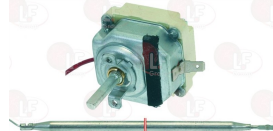

OLIS BN6A046130

3444198 THREE-PHASE THERMOSTAT 100-180°C
D-shaped pin $\varnothing$ 6x4.6 mm
covered capillary length 2000 mm - 10A 400V
bulb $\varnothing$ 6x130 mm
for Fryer (OLIS)
Series 700 - Series 900
for Fryer electric (OLIS) 7FRI/E815