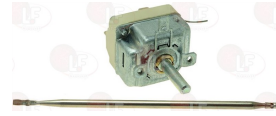

5021649 SINGLE-PHASE THERMOSTAT 64-320°C

D-shaped pin $\varnothing$ 6x4.6 mm
capillary length 1470 mm - 16A 250V
bulb $\varnothing$ 4x125 mm

OLIS BN826630191

3444623 SINGLE-PHASE THERMOSTAT 85-182°C

D-shaped pin $\varnothing$ 6x4.6 mm
covered capillary length 900 mm
bulb $\varnothing$ 6x135 mm - with stuffing gland fitting M9x1