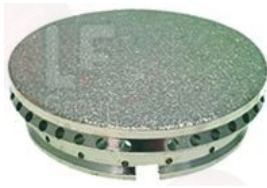

3025291 BURNER ø 75 mm
for Pot stove gas (OLIS) - Series 700

OLIS BN2510600

OLIS 2510600

3025280 BURNER ø 80 mm
for Pot stove gas (OLIS) - Series 700 - Series 900

OLIS BN2510351

OLIS 2510351

3025140 BURNER BODY ø 115 mm
for old series
for Pot stove gas (OLIS) - Series 900

OLIS BN6A014708

OLIS 6A014708

3025285 VENTURI F/FLAME SPREADER 105 mm
for Pot stove gas (OLIS) - Series 700 - Series 900

OLIS BN2510353

OLIS 2510353

Suitable for:

OLIS

3025287 FLAME SPREADER \varnothing 125 mm
for Pot stove gas (OLIS) - Series 900

OLIS BN2510341

OLIS 2510341

OLIS 2510358

3025286 BURNER \varnothing 125 mm
for Pot stove gas (OLIS) - Series 900

OLIS BN2510357

OLIS 2510357

3025288 VENTURI F/FLAME SPREADER 125 mm
for Pot stove gas (OLIS) - Series 900

OLIS BN2510340

OLIS 2510340

OLIS 2510356

3025292 FLAME SPREADER \varnothing 75 mm
for Pot stove gas (OLIS) - Series 700

OLIS BN2510601

OLIS 2510601

3025291 BURNER \varnothing 75 mm
for Pot stove gas (OLIS) - Series 700