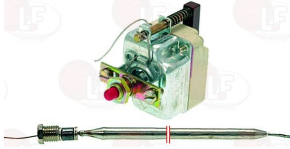

3444107 SINGLE-PHASE THERMOSTAT 220°C
with manual reset
capillary length 870 mm - 16A 250V
bulb $\varnothing$ 6x142 mm - with adapter nipple bland M9x1
for Boiling pan (OLIS)
for Fryer (OLIS)