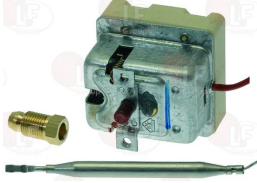

Suitable for:

Suitable for:

3444695 3-PHASE THERMOSTAT 160°C
with manual reset
covered capillary length 890 mm - 10A 400V
bulb $\varnothing$ 6x87 mm - with stuffing gland fitting M10x1
for Boiling pan electric (OLIS) - Series 700
for Boiling pan gas (OLIS) - Series 700

OLIS BN6A049405

OLIS 6A049405

Wheels and accessories

3522048 WHEEL $\varnothing$ 150 mm
central hole $\varnothing$ 15 mm
complete with folding handle
for Bratt pan gas (OLIS) 725KBE - 725KBG