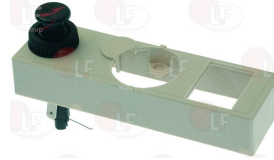

OLIS BN6A011701

OLIS 6A011701

OLIS

Suitable for:

3001071 MINISIT PIEZO IGNITER WITH COVER
 male faston 2.4 mm

OLIS BN6A011603

3001071 MINISIT PIEZO IGNITER WITH COVER
 male faston 2.4 mm

OLIS BN6A011603