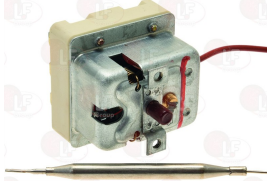

5016372 THERMOSTAT THREE-PHASE 350°C
with manual reset
capillary length covered 1000 mm
bulb $\varnothing$ 6x89 mm
for Bratt pan electric (OLIS) 725KBE - 725KBEM
94KBE - 94KBEM

OLIS BN6A046160

OLIS 6A046160

7105534 THERMOSTAT THREE-PHASE 40-110°C
D-shaped pin $\varnothing$ 6x4,6 mm
capillary length covered 900 mm - 16A 380V
bulb $\varnothing$ 6x130 mm
for Pasta cooker electric (OLIS) 40SECP