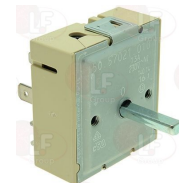

OLIS BN011EMX1100001

Energy regulators

3350024 ENERGY ADJUSTER
 contact capacity 240V 13A
 max temperature 125°C
 D-shaped pin \varnothing 6x4.6 mm
 double rotation direction

OLIS 6A049320

3350026 ENERGY ADJUSTER
 contact capacity 230V 13A - max temperature 125°C
 D-shaped pin \varnothing 6x4.6 mm
 double rotation direction
 for PYROCERAM. TOPS-SALAMANDERS-POTATO WARMERS