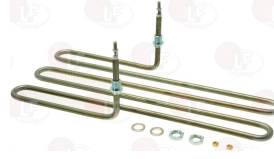

OLIS 6A037050

5020692 HEATING ELEMENT 2300W 230V
 length 340 mm - width 45 mm
 height 215 mm - fittings M14x1,5 mm
 for Fryer electric (OLIS) 41SERF - 61SEFR

OLIS BN8208200

OLIS 8208200

3455214 HEATING ELEMENT 2350W 230V
 length 400 mm - width 170 mm
 height 100 mm - fittings \varnothing 1/4"
 for Bratt pan electric (OLIS) - Series 700