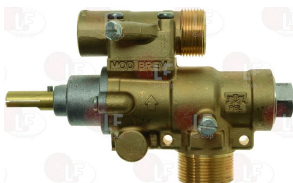

OLIS BN6A016300

OLIS 6A016300

3020078 PIPE FITTING \varnothing 6 mm
 thread M10x1

OLIS BN6A011705

OLIS 6A011705

3348012 GAS TAP 23S/0
 with pilot flame
 with horizontal flange
 inlet fitting M28x1.5mm
 outlet connection M24x1.5mm
 with flow regulator
 thermocouple connection M10x1
 D-shaped pin \varnothing 10x8 mm
 for Kitchen (OLIS) 769CTGV-CE