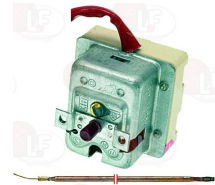

OLIS BN6A046180

OLIS 6A046180

3444894 THREE-PHASE THERMOSTAT 50-275°C
D-shaped pin $\varnothing$ 6x4.6 mm
covered capillary length 900 mm - 16A 380V
bulb $\varnothing$ 3x220 mm
for Fry top electric (OLIS) - Series 700
Series 900
for Oven under cooktop electric (OLIS)
Series 700 - Series 900