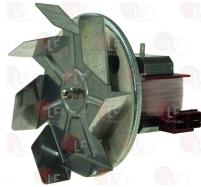

Motors

3240000 MOTOR WITH FAN 45W 220V 50/60Hz
fan ø 150 mm
for Hot cupboard (OLIS)
TAC170 - TAC172