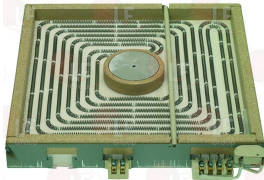

OLIS 6A036720

3311054 ELECTRIC HOT PLATE 2600W 400V

dimensions 220x220 mm
terminal block electric connections
with STAINLESS steel edge
for electric cooking top

OLIS BN6A036730

OLIS 6A036730

Suitable for:

3311062 ELECTRIC HOT PLATE 3000W 230V
 dimensions 300x300 mm
 terminal block electric connections
 with STAINLESS steel edge
 for electric cooking top

OLIS BN6A036530

OLIS 1036520

OLIS 6A036530

Suitable for:

3311063 ELECTRIC HOT PLATE 3000W 400V
 dimensions 300x300 mm
 terminal block electric connections
 with STAINLESS steel edge
 for electric cooking top

OLIS 6A036510

3311103 ELECTRIC HOT PLATE 4000W 400V
 dimensions 300x300 mm
 radiant size 270x270 mm
 terminal block screw connections
 for glass-ceramic cooking top
 WITH PAN DETECTOR

OLIS BN826620230

OLIS CR073680