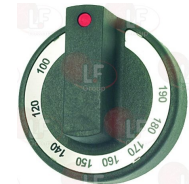

OLIS BN2994370

OLIS 2599014

OLIS 9998191002

OLIS BN8215304

OLIS 2994370

OLIS BN9998191002

OLIS 8215304