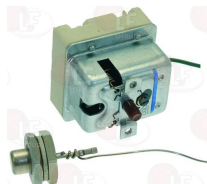

OLIS LAR6507050