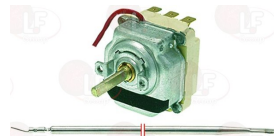

OLIS BN6A044600

OLIS 6A044600

3444425 THREE-PHASE THERMOSTAT 65-125°C
D-shaped pin $\varnothing$ 6x4.6 mm
covered capillary length 900 mm - 10A 400V
bulb $\varnothing$ 6x70 mm
for Pasta cooker electric (OLIS) - Series 1100
Series 900