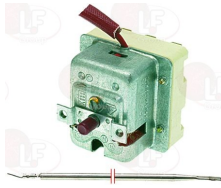

Suitable for:

3444354 THREE-PHASE THERMOSTAT 350°C
with manual reset
capillary length coated 950 mm - 10A 400V
bulb $\varnothing$ 3x190 mm

OLIS BN6A046150

OLIS 6A046150

OLIS

Suitable for:

3444713 THREE-PHASE THERMOSTAT 40-320°C
D-shaped pin $\varnothing$ 6x4.6 mm
capillary length 900 mm - 16A 380V
bulb $\varnothing$ 3x219 mm