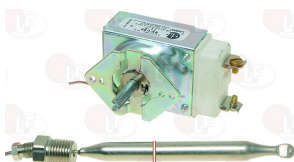

Suitable for:

PITCO FRIALATOR

Suitable for:

Thermostats

5060422 SINGLE-PHASE THERMOSTAT 200-400°F
 D-shaped pin \varnothing 6x4.6 mm
 capillary length 900 mm
 bulb \varnothing 10x120 mm - w/stuffing gland fitting M8x1
 with complete tank sealing fitting M13x1