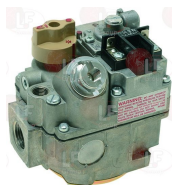

*Suitable **universal spare parts** may not be included*

Suitable for:

Suitable for:

Drain hoses

- 3450132 DRAIN PIPE \varnothing 43x240 mm**
for models before serial no. 87J57535D
for Fryer (PITCO FRIALATOR) 35

PITCO FRIALATOR A2510101

Electrical gas valves and accessories

- 3523080 COIL 24V**
for LPG GAS
for VALVE GAS UNITROL 7000

PITCO FRIALATOR

- 3526284 GAS VALVE UNITROL 7000 BGOR**
inlet \varnothing 1/2"F - outlet \varnothing 1/2"F
thermocouple connection 11/32"
NATURAL GAS pressure switch 5.2"W.C.

PITCO FRIALATOR PP10955

- 3523077 GAS VALVE UNITROL 7000BER-S7CL**
inlet \varnothing 1/2"F- outlet \varnothing 1/2"F
thermocouple connection 11/32"
NATURAL GAS pressure switch 6.7"W.C.
power supply 12Vdc/24Vac 50/60Hz

PITCO FRIALATOR PP10719

- 3526230 GAS VALVE UNITROL 7000BMSER**
inlet \varnothing 1/2"F - outlet \varnothing 1/2"F
thermocouple connection \varnothing 3/8"NEF
NATURAL GAS pressure switch 3.5"W.C.
power supply 12Vdc/24Vac 50/60Hz