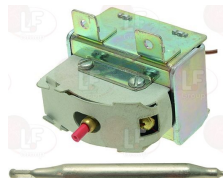

PITCO FRIALATOR P5047216

3744001 SINGLE-PHASE THERMOSTAT 235°C
with manual reset
capillary length 800 mm
bulb $\varnothing$ 6x125 mm - with stuffing gland fitting M8x1
con raccordo di tenuta vasca $\varnothing$ 1/4"
for Fryer (PITCO FRIALATOR) 14RSS
for Fryer (PITCO FRIALATOR) 14RSS