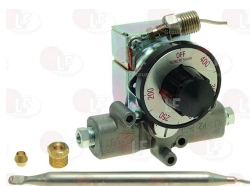

Switches

3319545 LEVER SWITCH 1-POLE 15A 250V
 threaded coupling \varnothing 12 mm
 ON-OFF function

PITCO FRIALATOR P5047162

3319503 LEVER SWITCH 20A 250V
 threaded coupling \varnothing 12 mm
 function ON-OFF-ON

PITCO FRIALATOR P5047165

3319546 LEVER SWITCH 20A 250V
 threaded coupling \varnothing 12 mm
 ON-OFF-MOM ON function

PITCO FRIALATOR P5047164

Thermocouples and accessories

3440167 THERMOCOUPLE 11/32 P.ASA 120 cm
 coupling M8x1 - with fitting M11x1

PITCO FRIALATOR P5047540

Thermostatic gas valves

3444842 THERMOSTATIC TAP ROBERTSHAW
 complete with silkscreened knob 200-400°F
 adjustment temperatura 93-204°C/200-400°F
 outlet pipe fittings \varnothing 1/4"
 bulb \varnothing 10x125 mm
 capillary length 760 mm
 with stuffing gland connection M8x1
 with tank sealing fitting \varnothing 1/4"
 D-shaped pin 6x4.6 mm
 for Fryer gas (PITCO FRIALATOR) 14-32 - 14-36
 14-42 - 18-36 - 18-42