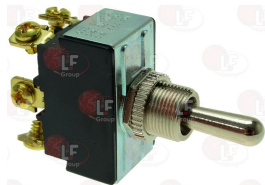

PITCO FRIALATOR PP10719

- 3526230 GAS VALVE UNITROL 7000BMSER**
inlet \varnothing 1/2"F - outlet \varnothing 1/2"F
thermocouple connection \varnothing 3/8"NEF
NATURAL GAS pressure switch 3.5"W.C.
power supply 12Vdc/24Vac 50/60Hz

PITCO FRIALATOR P6071457

Probes

3397148 PROBE TEMPERATURE 290x100 mm
2 wires - cable length 340 mm
for electric versions
for Fryer (PITCO FRIALATOR)
for Fryer (PITCO FRIALATOR) CEE14BSS

PITCO FRIALATOR B6700602

Switches

3319545 LEVER SWITCH 1-POLE 15A 250V
 threaded coupling \varnothing 12 mm
 ON-OFF function

PITCO FRIALATOR P5047162

3319503 LEVER SWITCH 20A 250V
 threaded coupling \varnothing 12 mm
 function ON-OFF-ON

PITCO FRIALATOR P5047165

3319546 LEVER SWITCH 20A 250V
 threaded coupling \varnothing 12 mm
 ON-OFF-MOM ON function

PITCO FRIALATOR P5047164

Thermocouples and accessories

3440167 THERMOCOUPLE 11/32 P.ASA 120 cm
 coupling M8x1 - with fitting M11x1