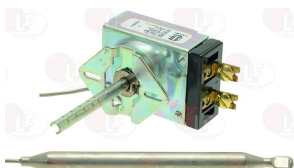

PITCO FRIALATOR P5047589

3241775 BLACK KNOB $\varnothing$ 57 mm 200-400°C
D-shaped pin 6x4.6 mm
for Fryer (PITCO FRIALATOR)