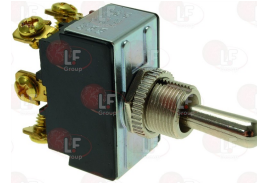

PITCO FRIALATOR P6071457

Probes

3397148 PROBE TEMPERATURE 290x100 mm
2 wires - cable length 340 mm
for electric versions
for Fryer (PITCO FRIALATOR)
for Fryer (PITCO FRIALATOR) CEE14BSS

PITCO FRIALATOR B6700602

Switches

3319545 LEVER SWITCH 1-POLE 15A 250V
 threaded coupling \varnothing 12 mm
 ON-OFF function

PITCO FRIALATOR P5047162

3319503 LEVER SWITCH 20A 250V
 threaded coupling \varnothing 12 mm
 function ON-OFF-ON

PITCO FRIALATOR P5047165

3319546 LEVER SWITCH 20A 250V
 threaded coupling \varnothing 12 mm
 ON-OFF-MOM ON function

PITCO FRIALATOR P5047164

Thermocouples and accessories

3440167 THERMOCOUPLE 11/32 P.ASA 120 cm
 coupling M8x1 - with fitting M11x1