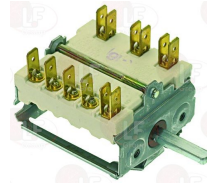

POTIS PT0150

Pilot burners and accessories

3020131 PIPE OLIVE \varnothing 8 mm

POTIS PT0010

Rotary switches

3057024 SELECTOR SWITCH 0-6 POSITIONS
 contact capacity 16A 250V - max 150°C
 D-shaped pin \varnothing 6x4.6 mm

POTIS PT0177

3057092 SELECTOR SWITCH 0-6 POSITIONS
 contact capacity 16A 250V - max 150°C
 D-shaft \varnothing 6x4.6 mm

POTIS PT0178

Thermocouples and accessories

3440064 NUT FOR THERMOCOUPLE M8x1

POTIS

3440180 THERMOCOUPLE M8x1 33 cm
 for Rotisserie gas (POTIS) GD1 - GD2 - GD3 - GD4
 G1 - G2 - G3