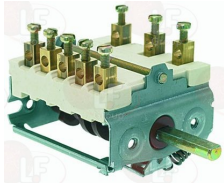

POTIS PT0150

Pilot burners and accessories

3020131 PIPE OLIVE \varnothing 8 mm

POTIS PT0010

Rotary switches

3057024 SELECTOR SWITCH 0-6 POSITIONS
 contact capacity 16A 250V - max 150°C
 D-shaped pin \varnothing 6x4.6 mm

POTIS PT0177

3057092 SELECTOR SWITCH 0-6 POSITIONS
 contact capacity 16A 250V - max 150°C
 D-shaft \varnothing 6x4.6 mm

POTIS PT0178

Thermocouples and accessories

3440064 NUT FOR THERMOCOUPLE M8x1

POTIS

3440180 THERMOCOUPLE M8x1 33 cm
 for Rotisserie gas (POTIS) GD1 - GD2 - GD3 - GD4
 G1 - G2 - G3