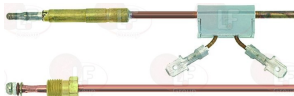

Thermocouples and accessories

3440066 INTERRUPTED THERMOCOUPLE M9x1 60 cm

interrupted contact with fastons