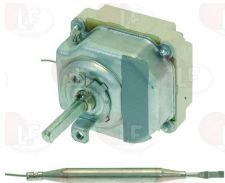

REPAGAS 22405003

3444694 THREE-PHASE THERMOSTAT 50-300°C
D-shaped pin $\varnothing$ 6x4.6 mm
capillary length 880 mm
bulb $\varnothing$ 6x77 mm
for Fry top electric (REPAGAS) E-35 - E-65 - E-95