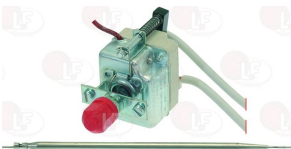

REPAGAS 09500064

3444689 SINGLE-PHASE THERMOSTAT 340°C
with manual reset
covered capillary length 870 mm
bulb Ø 3x160 mm
for Fry top gas (REPAGAS) FT71 - FT72 - FT92