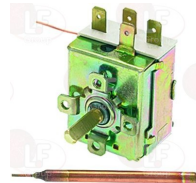

3444004 THERMOSTAT SINGLE-PHASE TR2 0-90°C

D-shaped pin $\varnothing$ 6x4.6 mm
capillary length 1500 mm - 15A 250V
bulb $\varnothing$ 6.5x95 mm