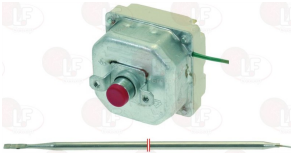

REPAGAS 09500064

REPAGAS 9400037

3444086 THREE-PHASE THERMOSTAT 108-192°C

D-shaped pin \varnothing 6x4.6 mm
capillary length 900 mm - 10A 400V
bulb \varnothing 6x200 mm

REPAGAS 8700022

Suitable for:

3444390 THREE-PHASE THERMOSTAT 230°C
with manual reset
capillary 900 mm - 10A 400V
bulb \varnothing 6x230 mm