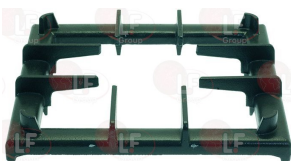

REPAGAS 04708016

Suitable for:

REPAGAS

Suitable for:

Grids for kitchen

3185143 GRID 395x370 mm
for Pot stove (REPAGAS)

REPAGAS 00100110

3185145 GRID 545x500 mm
for Pot stove (REPAGAS)