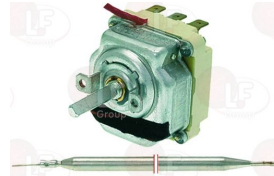

REPAGAS 8700021

Suitable for:

3444076 THREE-PHASE THERMOSTAT 30-110°C
D-shaped pin $\varnothing$ 6x4.6 mm
covered capillary length 1200 mm - 10A 400V
bulb $\varnothing$ 6x130 mm