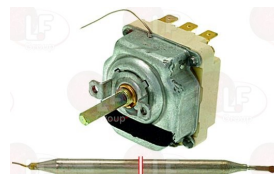

3444086 THREE-PHASE THERMOSTAT 108-192°C

D-shaped pin $\varnothing$ 6x4.6 mm
capillary length 900 mm - 10A 400V
bulb $\varnothing$ 6x200 mm