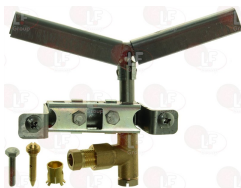

REPAGAS 00142000

REPAGAS 00142184

3020040 PILOT JET \varnothing 0.30 mm

REPAGAS 00142185

3001003 ROUND SPARKING PLUG \varnothing 7x44 mm
male faston M4x1 mm
total length 65 mm

REPAGAS 40100008

3020310 TWO-FLAME PILOT BURNER SIT
with LPG and NATURAL GAS nozzles
with 3 positions bracket
for Fryer gas (REPAGAS) FG125 - FG157 - FG159
FG307 - FG309