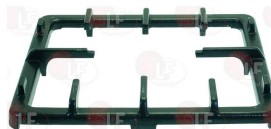

REPAGAS 04708016

Suitable for:

REPAGAS

Suitable for:

Grids for kitchen

3185143 GRID 395x370 mm
for Pot stove (REPAGAS)

REPAGAS 00100110

3185145 GRID 545x500 mm
for Pot stove (REPAGAS)