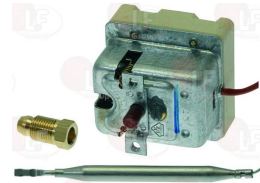

REPAGAS 32104009

3444695 3-PHASE THERMOSTAT 160°C
with manual reset
covered capillary length 890 mm - 10A 400V
bulb $\varnothing$ 6x87 mm - with stuffing gland fitting M10x1