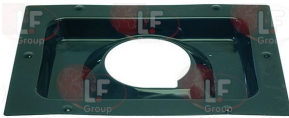

REPAGAS 56700048

3015037 BURNER DRIP TRAY
external size 400x290 mm
internal hole $\varnothing$ 130 mm
for Pot stove gas (REPAGAS)