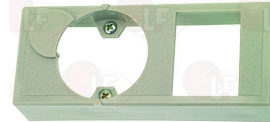

REPAGAS 00100103

3523047 MINISIT COVER