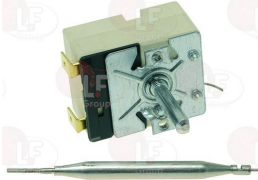

Suitable for:

REPAGAS

3444633 SINGLE-PHASE THERMOSTAT 50-205°C

D-shaped pin $\varnothing$ 6x4.6 mm
capillary length 870 mm
bulb $\varnothing$ 6x77 mm
for fryer 7-8-10 L
for Fryer (REPAGAS)

REPAGAS 57103017

Suitable for:

3444043 SINGLE-PHASE THERMOSTAT 50-270°C

D-shaped pin $\varnothing$ 6x4.6 mm
covered capillary length 1300 mm - 16A 250V
bulb $\varnothing$ 3x220 mm