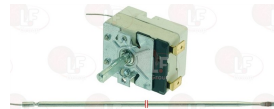

3444361 SINGLE-PHASE THERMOSTAT 50-320°C

D-shaped pin $\varnothing$ 6x4.6 mm
capillary 950 mm - 16A 250V
bulb $\varnothing$ 3x160 mm
for Hot plate electric (REPAGAS)
E60 - E64 - E80 - E84