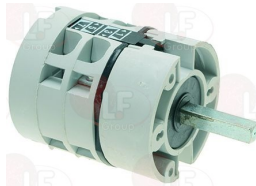

3059011 3-POLE SELECTOR SWITCH

contact capacity 16A 380V - max 60/75°C
square shaft 5x5 mm