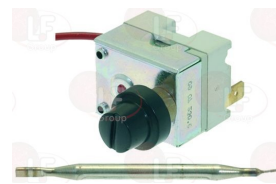

REPAGAS 57103016

3444690 SINGLE-PHASE THERMOSTAT 230°C
with manual reset
complete with wiring
covered capillary length 1480 mm
bulb Ø 4x125 mm
for Fryer gas (REPAGAS) FG125 - FG157 - FG159
FG307 - FG309