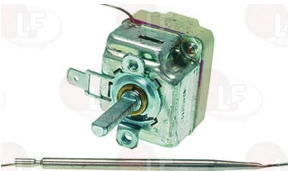

3444384 SINGLE-PHASE THERMOSTAT 90-180°C

D shaft $\varnothing$ 6x4.6 mm
capillary length 900 mm - 16A 250V
bulb $\varnothing$ 4x95 mm