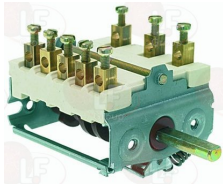

ROKA 8900371

3311100 ELECTRIC HOT PLATE ø 220 mm 2600W 230V

terminal block electric connections
with STAINLESS steel edge
for electric cooking top

ROKA 8900370

Energy regulators

3350026 ENERGY ADJUSTER

contact capacity 230V 13A - max temperature 125°C
D-shaped pin ø 6x4.6 mm
double rotation direction
for PYROCERAM. TOPS-SALAMANDERS-POTATO WARMERS

ROKA

Rotary switches

3057017 SELECTOR SWITCH 0-1 0-1 POSITIONS
contact capacity 16A 250V - max 150°C
D-shaped pin \varnothing 6x4.6 mm

ROKA 8900301

3057073 SELECTOR SWITCH 0-1 0-1 POSITIONS
contact capacity 16A 250V - max 150°C
D-shaped pin \varnothing 6x4.6 mm

ROKA 8900302

3057024 SELECTOR SWITCH 0-6 POSITIONS
contact capacity 16A 250V - max 150°C
D-shaped pin \varnothing 6x4.6 mm

ROKA 8900220

Thermostats

3444698 SINGLE-PHASE THERMOSTAT 30-110°C
D-shaped pin \varnothing 6x4.6 mm
capillary length 870 mm
bulb \varnothing 6x113 mm - with adapter nipple bland M9x1

ROKA 8900202

3444745 THREE-PHASE THERMOSTAT 95-185°C
D-shaped pin \varnothing 6x4.6 mm
covered capillary length 2420 mm - 16A 230V
bulb \varnothing 6x133 mm - with adapter nipple bland M9x1

ROKA 8900210