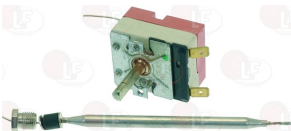

ROKA

Rotary switches

3057017 SELECTOR SWITCH 0-1 0-1 POSITIONS
contact capacity 16A 250V - max 150°C
D-shaped pin \varnothing 6x4.6 mm

ROKA 8900301

3057073 SELECTOR SWITCH 0-1 0-1 POSITIONS
contact capacity 16A 250V - max 150°C
D-shaped pin \varnothing 6x4.6 mm

ROKA 8900302

3057024 SELECTOR SWITCH 0-6 POSITIONS
contact capacity 16A 250V - max 150°C
D-shaped pin \varnothing 6x4.6 mm

ROKA 8900220

Thermostats

3444698 SINGLE-PHASE THERMOSTAT 30-110°C
D-shaped pin \varnothing 6x4.6 mm
capillary length 870 mm
bulb \varnothing 6x113 mm - with adapter nipple bland M9x1

ROKA 8900202

3444745 THREE-PHASE THERMOSTAT 95-185°C
D-shaped pin \varnothing 6x4.6 mm
covered capillary length 2420 mm - 16A 230V
bulb \varnothing 6x133 mm - with adapter nipple bland M9x1

ROKA 8900210