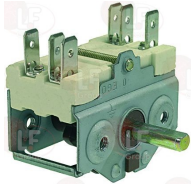

3755225 HEATING ELEMENT 2000W 230V

length 255 mm - width 100 mm
height 25 mm - couplings M14x1.5 mm
operating ambient: immersion
for Bain-marie electric (ROKA)

ROKA 8900324

3755226 HEATING ELEMENT 2000W 230V

length 455 mm - width 260 mm
height 20 mm - fittings M10x1 mm
operating ambient: immersion
for Bain-marie electric (ROKA)

ROKA 8900324-NEW

Incandescent lamps and neon lamps

3221258 OVEN NEON LAMP Ba9s 1.5mA 230V
dimensions \varnothing 10x28 mm

ROKA

Rotary switches

3057017 SELECTOR SWITCH 0-1 0-1 POSITIONS
contact capacity 16A 250V - max 150°C
D-shaped pin \varnothing 6x4.6 mm

ROKA 8900301

3057073 SELECTOR SWITCH 0-1 0-1 POSITIONS
contact capacity 16A 250V - max 150°C
D-shaped pin \varnothing 6x4.6 mm

ROKA 8900302

3057024 SELECTOR SWITCH 0-6 POSITIONS
contact capacity 16A 250V - max 150°C
D-shaped pin \varnothing 6x4.6 mm

ROKA 8900220

Thermostats

3444698 SINGLE-PHASE THERMOSTAT 30-110°C
D-shaped pin \varnothing 6x4.6 mm
capillary length 870 mm
bulb \varnothing 6x113 mm - with adapter nipple bland M9x1