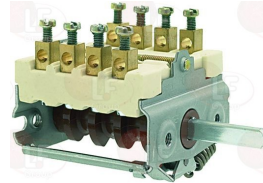

ROKA 8900371

3311100 ELECTRIC HOT PLATE ø 220 mm 2600W 230V

terminal block electric connections
with STAINLESS steel edge
for electric cooking top

ROKA 8900370

Energy regulators

3350026 ENERGY ADJUSTER

contact capacity 230V 13A - max temperature 125°C
D-shaped pin ø 6x4.6 mm
double rotation direction
for PYROCERAM. TOPS-SALAMANDERS-POTATO WARMERS

ROKA

Rotary switches

3057017 SELECTOR SWITCH 0-1 0-1 POSITIONS
contact capacity 16A 250V - max 150°C
D-shaped pin \varnothing 6x4.6 mm

ROKA 8900301

3057073 SELECTOR SWITCH 0-1 0-1 POSITIONS
contact capacity 16A 250V - max 150°C
D-shaped pin \varnothing 6x4.6 mm

ROKA 8900302

3057024 SELECTOR SWITCH 0-6 POSITIONS
contact capacity 16A 250V - max 150°C
D-shaped pin \varnothing 6x4.6 mm

ROKA 8900220

Thermostats

3444698 SINGLE-PHASE THERMOSTAT 30-110°C
D-shaped pin \varnothing 6x4.6 mm
capillary length 870 mm
bulb \varnothing 6x113 mm - with adapter nipple bland M9x1

ROKA 8900202

3444745 THREE-PHASE THERMOSTAT 95-185°C
D-shaped pin \varnothing 6x4.6 mm
covered capillary length 2420 mm - 16A 230V
bulb \varnothing 6x133 mm - with adapter nipple bland M9x1

ROKA 8900210