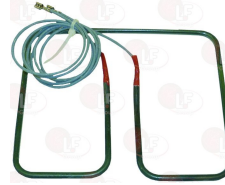

ROLLER GRILL

Suitable for:

3755626 HEATING ELEMENT 800W 240V
length 180 mm - width 190 mm
with cables
for Panini grill electric (ROLLER GRILL)
PANINI - PANINI DOUBLE
for Panini grill electric (ROLLER GRILL) MAJESTIC
SAVOYE

ROLLER GRILL D02096

ROLLER GRILL D02113

Suitable for:

5049570 HEATING ELEMENT 800W 240V
length 215 mm - width 176 mm
complete with cables
for Panini grill electric (ROLLER GRILL) GES-GED

ROLLER GRILL D02140

5027373 INSULATOR FOR CERAMIC HEATING ELEMENT
external $\varnothing$ 15 mm - length 20.5 mm
for Potato heater electric (ROLLER GRILL) RH1

ROLLER GRILL A09001

5065379 QUARTZ HEATING ELEMENT 1200W 115V
length 680 mm - $\varnothing$ 11 mm

ROLLER GRILL D04025

7102250 QUARTZ HEATING ELEMENT 460W 76V
length 545 mm - $\varnothing$ 11 mm
for Toaster (ROLLER GRILL)
TG535
for Toaster electric (ROLLER GRILL) TS1270
TS3270

ROLLER GRILL D04033

5025818 QUARTZ HEATING ELEMENT 500W 115V
length 365 mm - $\varnothing$ 11 mm
for Toaster (ROLLER GRILL)
PRO2000
for Toaster electric (ROLLER GRILL)
TS120
BAR1000 - BAR2000

ROLLER GRILL D04022

3755610 QUARTZ PIPE $\varnothing$ 10.5x320 mm
for Salamander electric (ROLLER GRILL) SEF800Q
SEM600Q - SEM800Q
for Toaster electric (ROLLER GRILL) CT3000
CT3000B - CT540B

ROLLER GRILL D04015

3755611 QUARTZ PIPE $\varnothing$ 10x460 mm
for Salamander electric (ROLLER GRILL)
SEM60
for Potato heater electric (ROLLER GRILL) RH1
for Salamander electric (ROLLER GRILL) SEM60Q

ROLLER GRILL D04007