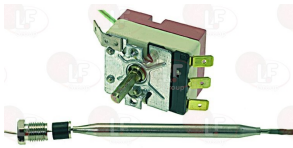

Suitable for:

Suitable for:

3444669 SINGLE-PHASE THERMOSTAT 30-90°C
D-shaped pin $\varnothing$ 6x4.6 mm
covered capillary length 2450 mm - 16A 250V
bulb $\varnothing$ 6x100 mm - with stuffing gland fitting M9x1
for Bain-marie electric (ROLLER GRILL)
BMS-BM3-BMD-BMSECO-BMGECO
for Bain-marie electric (ROLLER GRILL)
TOUS MODELES
for Display cabinet warm (ROLLER GRILL) BMV2
BMV3 - BMV4

3444595 SINGLE-PHASE THERMOSTAT 40-280°C
D-shaped pin $\varnothing$ 6x4.6 mm
capillary 850 mm - 16A 400V
bulb $\varnothing$ 3x145 mm
for Panini grill electric (ROLLER GRILL)
GES-GED-MAJESTIC-SAVOYE-PANINI
for Fry top (ROLLER GRILL)
PSR600EE
for Fry top electric (ROLLER GRILL)
PSR900E - PSR900EC
PSE400 - PSE600 - PSF400E - PSF600E - PSR400E
PSR400EC - PSR400EE - PSR600E - PSR600EC
PSR900EE - PS400E - PS400EC - PS400EE
PS600EC - PS600EE - PS900E - PS900EC - PS900EE

ROLLER GRILL A06021

ROLLER GRILL A06032

3444361 SINGLE-PHASE THERMOSTAT 50-320°C
D-shaped pin $\varnothing$ 6x4.6 mm
capillary 950 mm - 16A 250V
bulb $\varnothing$ 3x160 mm
for Pasta cooker electric (ROLLER GRILL)
CP60

3444593 SINGLE-PHASE THERMOSTAT 50-320°C
D-shaped pin $\varnothing$ 6x4.6 mm
capillary length 860 mm - 16A 400V
bulb $\varnothing$ 3x150 mm
for Crêpe pan electric (ROLLER GRILL)
350E-350ED-400E-400ED-400FE
for Fry top electric (ROLLER GRILL)
PSE400-PSE600
for Crêpe pan electric (ROLLER GRILL) TOUS MODELES
for Display cabinet electric (ROLLER GRILL)
VHC1000