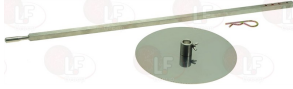

ROLLER GRILL F03028/COMPLET

ROLLER GRILL F03038COM

Suitable for:

ROLLER GRILL

3162020 TURNSPIT COMPLETE 677 mm
 complete wirh dish ø 210x30 mm
 section 12x12 mm - coupling ø 11/8x47 mm
 for Gyros electric (ROLLER GRILL) GRE60
 for Gyros gas (ROLLER GRILL) GRG60