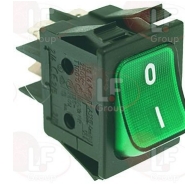

Suitable for:

3319969 SWITCH 1-POLE RED 16A 250V
16(4)A 250V - with indicator lamp
max. temperature 120°C
mounting hole 11x30 mm

ROLLER GRILL A07012

Suitable for:

3319154 SWITCH 2-POLE BLACK 16A 250V
16(4)A 250V - with push-button cap
silk-screen printing 0 - I
max. temperature 120°C
mounting hole 22x30 mm

ROLLER GRILL A07002

3319371 SWITCH 2-POLE BLACK 16A 250V
16(4)A 250V
silk-screen printing 0 - I
max. temperature 120°C
mounting hole 22x30 mm
for Panini grill electric (ROLLER GRILL)
MAJESTIC-SAVOYE-PANINI
for Sausage grill electric (ROLLER GRILL)
RG11 - RG5 - RG7 - RG9
for Bain-marie electric (ROLLER GRILL) BMD
BMGECO - BMS - BMSECO
for Display cabinet refrigerated (ROLLER GRILL)
VHF1000 - VVF1200 - VVF800
for Display cabinet warm (ROLLER GRILL) BMV2
BMV3 - BMV4 - BM3 - VHC1000 - VVC1200 - VVC800
for Fry top electric (ROLLER GRILL)

ROLLER GRILL A07025

ROLLER GRILL A07027

ROLLER GRILL A07030

3319944 SWITCH 2-POLE GREEN 16A 250V
16(4)A 250V - with indicator lamp
silk-screen printing 0 - I
max. temperature 120°C
mounting hole 22x30 mm

ROLLER GRILL A07032

9319042 SWITCH 2-POLE GREEN 16A 250V
with indicator lamp
max temperature 100°C
mounting hole 13x20 mm
for Dish warmer electric (ROLLER GRILL)
HVC60
for Dish warmer (ROLLER GRILL)
HVC120
for Fry top glass-ceramics (ROLLER GRILL) PS400VC
for Hot cupboard electric (ROLLER GRILL) HVC120GN
HVC60GN
for Panini grill electric (ROLLER GRILL)
MAJESTIC VC - PANINI VC

ROLLER GRILL A07033

3319016 SWITCH 2-POLE RED 16A 250V
16(4)A 250V - with indicator lamp
silk-screen print 0 - I
max. temperature 120°C
mounting hole 22x30 mm

ROLLER GRILL A07003