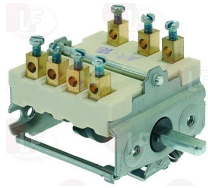

Suitable for:

3057165 SELECTOR SWITCH 0-3 POSITIONS
contact capacity 16A 250V - max 150°C
D-shaft ø 6x4.6 mm
for Bain-marie electric (ROLLER GRILL)
BMS
for Grill (ROLLER GRILL)
XL
for Rotisserie electric (ROLLER GRILL)
RBE12 - RBE4 - RBE8
for Salamander electric (ROLLER GRILL)
SEM60
for Toaster electric (ROLLER GRILL)
BAR100 - BAR106 - BAR200 - BAR206 - RST127
RST128 - RST227
for Fryer electric (ROLLER GRILL)
RFE20C

ROLLER GRILL A01001

Suitable for:

5048269 SELECTOR SWITCH 0-3 POSITIONS
contact capacity 13A 250V - max 150°C
D-shaped pin 6x4.6 mm
for Toaster (ROLLER GRILL)
BAR1000 - BAR2000
for Toaster electric (ROLLER GRILL) TS1270
TS3270