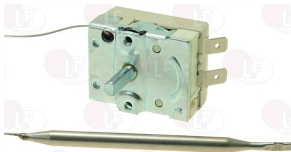

ROLLER GRILL A06004

3444758 SINGLE-PHASE THERMOSTAT 30-85°C
 D-shaped pin \varnothing 6x4.6 mm
 capillary length 850 mm - 16A 230V
 bulb \varnothing 6x92 mm

ROLLER GRILL A06002

ROLLER GRILL A06041

7102239 SINGLE-PHASE THERMOSTAT 30-85°C
 D-shaped pin \varnothing 6x4.6 mm
 capillary length 880 mm - 16A 250V
 bulb \varnothing 6x104 mm
 for Display cabinet warm (ROLLER GRILL)
 WD100-WD200-WDL100-WDL200
 for Hot cupboard (ROLLER GRILL) RELAIS