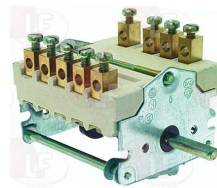

ROLLER GRILL A01002