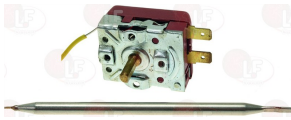

ROLLER GRILL A06006

ROLLER GRILL A06007
 ROLLER GRILL A06056

ROLLER GRILL A06009

ROLLER GRILL A06026

ROLLER GRILL

Suitable for:

3444636 THERMOSTAT SINGLE-PHASE 20-79°C

D-shaped pin \varnothing 6x4.6 mm
capillary length 620 mm - 16A 400V
bulb \varnothing 6x130 mm