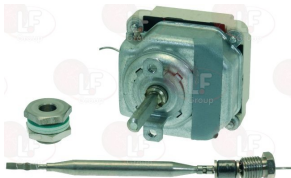

ROLLER GRILL A06005

Timers

5049696 TIMER 120 MINUTES M17

mechanical movement with balance wheel
mechanical timer with manual reset
120 minute manual reset cycle
contact capacity 16(4)A 250V
max temperature 125°C
D-shaped pin $\varnothing$ 6x4.6 mm
for Hot cupboard electric (ROLLER GRILL) RE2
for Rotisserie electric (ROLLER GRILL) RBE25