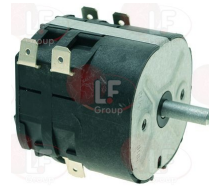

ROLLER GRILL A02002

3446114 TIMER 15 MINUTES M2

manually set mechanical timer
manually set cycle 15 minutes
contact capacity 16(4)A 250V 50Hz
max temperature 120°C
D-shaped pin $\varnothing$ 6x4.6 mm