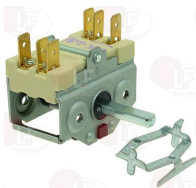

ROLLER GRILL E02032

Potentiometers

3057166 POTENTIOMETER COMPLETE WITH CABLE
 with cable length 260 mm
 slotted pin \varnothing 6x4 mm

ROLLER GRILL A04005

Rotary switches

7105807 SELECTOR SWITCH 0-1 POSITIONS
 with connecting bracket
 contacts capacity 16A 250V - max 150°C
 D-shaped pin 6x4.6 mm
 for Fry top electric (ROLLER GRILL)
 PSR400EC
 for Fry top (ROLLER GRILL)
 PSR600EE - PSR900E
 for Fry top electric (ROLLER GRILL)
 TOUS MODELES
 for Fryer electric (ROLLER GRILL)
 RFE12 - RFE16C - RFE20C - RFE8D
 for Panini grill (ROLLER GRILL) PANINI FT/E