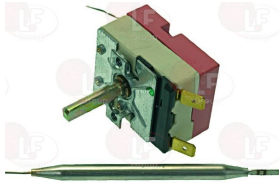

ROLLER GRILL A06002

ROLLER GRILL A06041

7102239 SINGLE-PHASE THERMOSTAT 30-85°C
D-shaped pin $\varnothing$ 6x4.6 mm
capillary length 880 mm - 16A 250V
bulb $\varnothing$ 6x104 mm
for Display cabinet warm (ROLLER GRILL)
WD100-WD200-WDL100-WDL200
for Hot cupboard (ROLLER GRILL) RELAIS