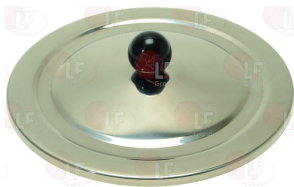

ROLLER GRILL A05008

Drip tanks

- 3055746 BASKET FOR HOT DOGS ø 180x220 mm**
for Sausage grill electric (ROLLER GRILL) CS0E
CS3E - CS4E

ROLLER GRILL F04012

Suitable for:

ROLLER GRILL

Suitable for:

Drip tanks

7102256 GLASS CONTAINER FOR HOT DOGS \varnothing 200x240 m
for Sausage grill electric (ROLLER GRILL)
CS0E - CS3E - CS4E
for Sausage grill electric (ROLLER GRILL) CS2E

ROLLER GRILL F05009

3055746 BASKET FOR HOT DOGS \varnothing 180x220 mm
for Sausage grill electric (ROLLER GRILL) CS0E
CS3E - CS4E

ROLLER GRILL F04012

3055747 HOT DOG TANK LID \varnothing 205 mm
for Sausage grill electric (ROLLER GRILL)
CS0E - CS3E - CS4E
for Sausage grill electric (ROLLER GRILL) CS2E

ROLLER GRILL F05051

3055747 HOT DOG TANK LID \varnothing 205 mm
for Sausage grill electric (ROLLER GRILL)
CS0E - CS3E - CS4E
for Sausage grill electric (ROLLER GRILL) CS2E