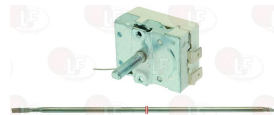

ROLLER GRILL A06006
ROLLER GRILL A06042

ROLLER GRILL A06020
ROLLER GRILL A06044

ROLLER GRILL A06022

ROLLER GRILL A06042

3444596 SINGLE-PHASE THERMOSTAT 50-320°C
D-shaped pin $\varnothing$ 6x4.6 mm
capillary length 1180 mm - 16A 400V
bulb $\varnothing$ 3x150 mm
for Rotisserie electric (ROLLER GRILL) RBE25

5045789 SINGLE-PHASE THERMOSTAT 58-180°C
D-shaped pin $\varnothing$ 6x4.6 mm
capillary length covered 610 mm - 16A 400V
bulb $\varnothing$ 6x75 mm
for Fryer (ROLLER GRILL)
FD120 - FD50 - FD80
for Fryer (ROLLER GRILL)
FRM160
for Fryer electric (ROLLER GRILL)
RF14S-RF14DS-RF25S-RF25DS
FD120R - FD50+80 - FD50D - FD80D - FD80DR - FD80R
RFE12 - RFE16 - RFE8D - RF12DS - RF12S - RF5DS
RF5S - RF8DS - RF8S