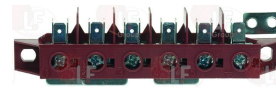

ROLLER GRILL A16021

ROLLER GRILL

Suitable for:

3247018 2-POLE TERMINAL BLOCK FV77 20A 600V
for cable max 4 mm²
operating temperature 150°C
nominal voltage 450 V

ROLLER GRILL A16012

Suitable for:

3247009 6-POLE TERMINAL BLOCK FV122/B 40A 600V
for cable max 6 mm²
operating temperature 150°C
nominal voltage 450 V
for Crêpe pan electric (ROLLER GRILL) CDE350
CDE400
for Fry top electric (ROLLER GRILL) PSF600E
PSR600E - PSR600EC - PSR600EE - PSR900E
PSR900EC - PSR900EE
for Gyros electric (ROLLER GRILL) GR40E - GR60E
GR80E
for Hot plate electric (ROLLER GRILL) ELR5XL
for Panini grill electric (ROLLER GRILL) MAJESTIC
PANINI DOUBLE
for Rotisserie electric (ROLLER GRILL) RBE120
RBE200 - RBE80