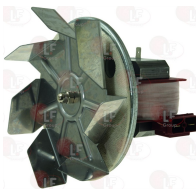

ROLLER GRILL A07011

5025981 MICROSWITCH 6A 250V

ROLLER GRILL A07023

Motors

3240000 MOTOR WITH FAN 45W 220V 50/60Hz
fan \varnothing 150 mm
for Display cabinet warm (ROLLER GRILL)
VHC1000
for Dish warmer (ROLLER GRILL)
HVC120
for Dish warmer electric (ROLLER GRILL)
HVC60
for Display cabinet warm (ROLLER GRILL) VVC1200
VVC800
for Hot cupboard electric (ROLLER GRILL) HV60
RE2