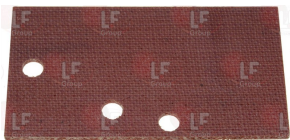

3240152 BUSHING FOR MICROSWITCH

3240473 GASKET FOR BUSHING

5035454 MICRO SUPPORT
for WASHING MACHINE LF25

3240166 MOUNTING PLATE FOR MICROSWITCH
external dimensions 46x26 mm

3240153 ROD FOR MICROSWITCH

3240154 SPRING FOR MICROSWITCH ROD