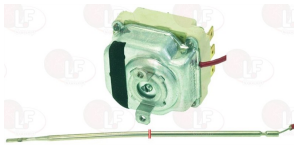

SAGI 32Z0410

3186451 THERMOSTAT GASKET \varnothing 41 mm
internal hole \varnothing 18 mm - height 15 mm

SAGI 3150270

Suitable for:

5017402 THERMOSTAT THREE-PHASE 247°C
with automatic reset
capillary length covered 1200 mm - 16A 380V
bulb \varnothing 3x228 mm