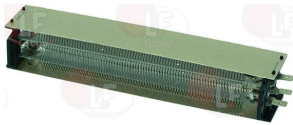

3355363 HEATING ELEMENT 2000W 230V
length 200 mm - width 35 mm
for 180 mm tangential fan