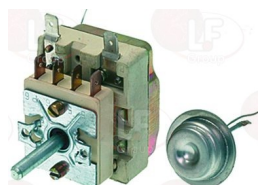

SAGI 33A0320

3440839 THERMOCOUPLE SIT M9x1 150 cm - 10 PCS

SAGI 33A0320

Thermostats

3444056 SINGLE-PHASE THERMOSTAT 30-93°C
complete with auxiliary selector switch
D-shaped pin \varnothing 6x4.6 mm
covered capillary length 900 mm - 16A 250V
button bulb \varnothing 23.5 mm