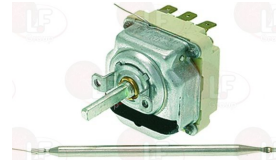

SAGI 32Z5960

Suitable for:

3444067 THREE-PHASE THERMOSTAT 30-90°C
D-shaped pin $\varnothing$ 6x4.6 mm
capillary length 1000 mm - 10A 400V
bulb $\varnothing$ 6x130 mm