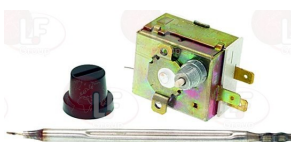

SICOMEX 3228/B

3311100 ELECTRIC HOT PLATE \varnothing 220 mm 2600W 230V
terminal block electric connections
with STAINLESS steel edge
for electric cooking top

SICOMEX 3228/A

Fryer baskets and accessories

SICOMEX 03064

3444007 THERMOSTAT SINGLE-PHASE TR2 0-300°C

D-shaped pin \varnothing 6x4.6 mm
capillary length 1500 mm - 15A 250V
bulb \varnothing 3.5x190 mm

SICOMEX 03226

SICOMEX 03486

3444004 THERMOSTAT SINGLE-PHASE TR2 0-90°C

D-shaped pin \varnothing 6x4.6 mm
capillary length 1500 mm - 15A 250V
bulb \varnothing 6.5x95 mm

SICOMEX 03205

3444348 THERMOSTAT SINGLE-PHASE TR2 235°C

with manual reset
capillary length 1000 mm - 15A 250V
bulb \varnothing 5x100 mm