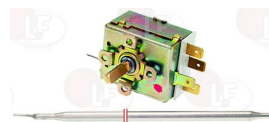

SICOMEX 3228/B

3311100 ELECTRIC HOT PLATE \varnothing 220 mm 2600W 230V
terminal block electric connections
with STAINLESS steel edge
for electric cooking top

SICOMEX 3228/A

Fryer baskets and accessories

SICOMEX 03001

SICOMEX 03919

Sparking and detection plugs

3020060 SPARKING PLUG ROUND \varnothing 7x44 mm

faston M 4x1 mm
overall length 82 mm
model CB505/021 Junkers
for model P502F

SICOMEX 3304

Suitable for:

SICOMEX

Suitable for:

Switches

3319146 CHANGEOVER SWITCH 2-POLE BLACK 16A 250V

16(4)A 250V
silk-screen printing 0 - I
max. temperature 120°C
mounting hole 22x30 mm

SICOMEX 03508

Thermostats

3444389 SINGLE-PHASE THERMOSTAT 230°C

with manual reset
capillary length 600 mm - 16A 250V
bulb \varnothing 6x83 mm

SICOMEX 9004

3444347 THERMOSTAT SINGLE-PHASE TR2 0-195°C

D-shaped pin \varnothing 6x4.6 mm
capillary length 1000 mm - 15A 250V
bulb \varnothing 5x120 mm
for Fryer electric (SICOMEX) LT3 - LT8