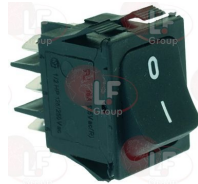

SICOMEX 3228/B

3311100 ELECTRIC HOT PLATE \varnothing 220 mm 2600W 230V
terminal block electric connections
with STAINLESS steel edge
for electric cooking top

SICOMEX 3228/A

Fryer baskets and accessories

SICOMEX 03001

SICOMEX 03919

Sparking and detection plugs

3020060 SPARKING PLUG ROUND \varnothing 7x44 mm

faston M 4x1 mm
overall length 82 mm
model CB505/021 Junkers
for model P502F

SICOMEX 3304

Suitable for:

SICOMEX

Suitable for:

Switches

3319146 CHANGEOVER SWITCH 2-POLE BLACK 16A 250V

16(4)A 250V
silk-screen printing 0 - I
max. temperature 120°C
mounting hole 22x30 mm

SICOMEX 03508

Thermostats

3444389 SINGLE-PHASE THERMOSTAT 230°C

with manual reset
capillary length 600 mm - 16A 250V
bulb \varnothing 6x83 mm

SICOMEX 9004

3444347 THERMOSTAT SINGLE-PHASE TR2 0-195°C

D-shaped pin \varnothing 6x4.6 mm
capillary length 1000 mm - 15A 250V
bulb \varnothing 5x120 mm
for Fryer electric (SICOMEX) LT3 - LT8