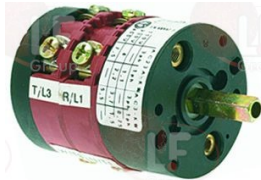

SICOMEX 3228/B

3311100 ELECTRIC HOT PLATE \varnothing 220 mm 2600W 230V
terminal block electric connections
with STAINLESS steel edge
for electric cooking top

SICOMEX 3228/A

Fryer baskets and accessories

SICOMEX

3241401 BLACK KNOB \varnothing 70 mm UNIVERSAL
D shaft hole 8x6.5 mm

SICOMEX

Pilot burners and accessories

3020401 THREE-FLAME PILOT BURNER

supplied without sparking plug
with LPG and NATURAL GAS nozzle
with pipe fitting and pilot pipe olive
with thermocouple fitting
with sparking plug fitting

SICOMEX 3479

Pliers for sandwiches und toasts

3317051 GRILL PLIER

length 100 mm
height 180 mm

SICOMEX

Rotary switches

3057182 SELECTOR SWITCH 0-1 POSITIONS

contact capacity 16A 250V - max 75°C
square shaft 5x5 mm
for Fryer (SICOMEX) - Series LT - Series SF

SICOMEX 03001

SICOMEX 03919

Sparking and detection plugs

3020060 SPARKING PLUG ROUND \varnothing 7x44 mm

faston M 4x1 mm
overall length 82 mm
model CB505/021 Junkers
for model P502F

SICOMEX 3304

Suitable for: