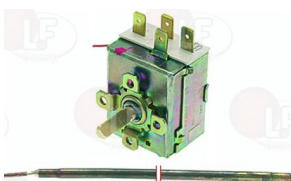

SICOMEX 3228/B

3311100 ELECTRIC HOT PLATE \varnothing 220 mm 2600W 230V
terminal block electric connections
with STAINLESS steel edge
for electric cooking top

SICOMEX 3228/A

Fryer baskets and accessories

with manual reset
capillary length 600 mm - 16A 250V
bulb \varnothing 6x83 mm

SICOMEX 9004

3444347 THERMOSTAT SINGLE-PHASE TR2 0-195°C

D-shaped pin \varnothing 6x4.6 mm
capillary length 1000 mm - 15A 250V
bulb \varnothing 5x120 mm
for Fryer electric (SICOMEX) LT3 - LT8

SICOMEX 03064

3444007 THERMOSTAT SINGLE-PHASE TR2 0-300°C

D-shaped pin \varnothing 6x4.6 mm
capillary length 1500 mm - 15A 250V
bulb \varnothing 3.5x190 mm

SICOMEX 03226

SICOMEX 03486

3444004 THERMOSTAT SINGLE-PHASE TR2 0-90°C