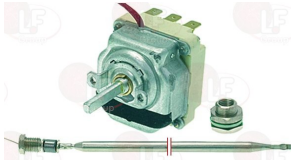

D-shaped pin \varnothing 6x4.6 mm
capillary length 1500 mm - 15A 250V
bulb \varnothing 6.5x95 mm

SICOMEX 03205

3444348 THERMOSTAT SINGLE-PHASE TR2 235°C

with manual reset
capillary length 1000 mm - 15A 250V
bulb \varnothing 5x100 mm

SICOMEX 03292

SICOMEX 09004

3444390 THREE-PHASE THERMOSTAT 230°C

with manual reset
capillary 900 mm - 10A 400V
bulb \varnothing 6x230 mm

SICOMEX 03299

3444166 THREE-PHASE THERMOSTAT 95-180°C

D-shaped pin \varnothing 6x4.6 mm
covered capillary length 1800 mm - 10A 400V
bulb \varnothing 6x135 mm - with adapter nipple bland M9x1
with complete tank joint M12x1