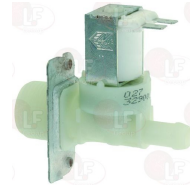

SILANOS TR0020

Suitable for:

3120014 SOLENOID VALVE 264 220/240V \varnothing 10 mm
solenoid valve 180° - 220/240V 50/60Hz - max 90°C
inlet 3/4" - triple outlet \varnothing 10 mm

SILANOS 902410

Suitable for:

3120005 SOLENOID VALVE 329 220/240V \varnothing 10 mm
solenoid valve 180° - 220/240V 50/60Hz - max 90°C
inlet 3/4" - outlet \varnothing 10 mm

SILANOS 902390

Springs

3250009 LEFTHAND SPRING \varnothing 19x45 mm
for ELECTRIC PLATE SINGLE AND DOUBLE