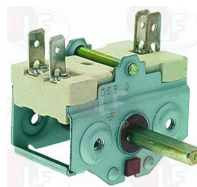

SILANOS 905476

SILANOS 905479

Rotary switches

3057019 SELECTOR SWITCH 0-1 POSITIONS
contact capacity 16A 250V - max 150°C
D-shaft \varnothing 6x4.6 mm

SILANOS 901727

3057151 SELECTOR SWITCH 0-2 POSITIONS
contact capacity 16A 250V - max temperature 150°
D spindle \varnothing 6x4.6 mm
for Toaster electric (SILANOS) FA3