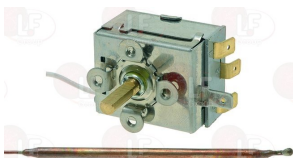

SIRMAN IGS540C/99

Suitable for:

SIRMAN

Suitable for:

Thermostats

3444514 SINGLE-PHASE THERMOSTAT 50-300°C

D-shaped pin \varnothing 6x4.6 mm
capillary length 900 mm - 16A 240V
bulb \varnothing 4x100 mm
for Panini grill (SIRMAN) CORT L/R ECO
CORT L/R/X - ELIO L/R ECO - ELIO L/R/X
PD POWER - PD R/L/ M ECO - PD R/L/M/X
TOP L/R/M/X