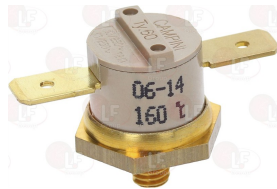

Suitable universal spare parts may not be included

Suitable for:

SMEG

Suitable for:

Capacitors, electrical

3068008 CAPACITOR μ F 5 450V 50/60Hz
operating temperature -25+85°C
in compliance with EEC 93/68 and EEC 92/31 regulat

SMEG 811770281

SMEG 811770394

Contact thermostats

5047040 CONTACT THERMOSTAT 160°C 16A 250V M5
for Pot stove gas (SMEG)

SMEG 818730332

SMEG 818731042

3443049 CONTACT THERMOSTAT 70°C
with automatic reset
for Pot stove gas (SMEG)

SMEG 818730273

SMEG 818730424

7108639 TERMOSTATO A CONTATTO 180°C 16A 250V
a riarmo automatico

SMEG 818730640

5051708 TERMOSTATO A CONTATTO 210°C
a riarmo manuale - 16A 250V

SMEG 818731311

Contactors

5036738 CONTACTOR LOVATO BGF09T2A
9A 400V 4Kw - coil 230V 50/60Hz
2 normally open contacts
2 normally closed contacts
for OVEN
ALFA135XM-ALFA200XM-ALFA201XM-ALFA241XM-
ALFA341XM-ALFA151X-ALFA161X-ALFA200X-ALFA42-FOVP-
ALFA42AM-ALFA42AMT-BU135XV-RFF542D-RFT644-RFT744-
RFT844-RFT844B-RFT844V

SMEG CREMA-X

Energy regulators

- 3350024 ENERGY ADJUSTER**
 contact capacity 240V 13A
 max temperature 125°C
 D-shaped pin \varnothing 6x4.6 mm
 double rotation direction

SMEG 818731068

- 3350026 ENERGY ADJUSTER**
 contact capacity 230V 13A - max temperature 125°C
 D-shaped pin \varnothing 6x4.6 mm
 double rotation direction
 for PYROCERAM. TOPS-SALAMANDERS-POTATO WARMERS