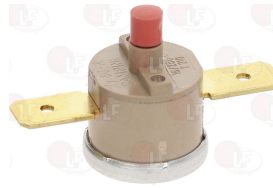

Suitable universal spare parts may not be included

Suitable for:

SMEG

Suitable for:

Capacitors, electrical

3068008 CAPACITOR μ F 5 450V 50/60Hz
operating temperature -25+85°C
in compliance with EEC 93/68 and EEC 92/31 regulat

SMEG 811770281

SMEG 811770394

Contact thermostats

5047040 CONTACT THERMOSTAT 160°C 16A 250V M5
for Pot stove gas (SMEG)

SMEG 818730332

SMEG 818731042

3443049 CONTACT THERMOSTAT 70°C
with automatic reset
for Pot stove gas (SMEG)

SMEG 818730273

SMEG 818730424

7108639 TERMOSTATO A CONTATTO 180°C 16A 250V
a riarmo automatico

SMEG 818730640

5051708 TERMOSTATO A CONTATTO 210°C
a riarmo manuale - 16A 250V

SMEG 818731311

Contactors

5036738 CONTACTOR LOVATO BGF09T2A
9A 400V 4Kw - coil 230V 50/60Hz
2 normally open contacts
2 normally closed contacts
for OVEN
ALFA135XM-ALFA200XM-ALFA201XM-ALFA241XM-
ALFA341XM-ALFA151X-ALFA161X-ALFA200X-ALFA42-FOVP-
ALFA42AM-ALFA42AMT-BU135XV-RFF542D-RFT644-RFT744-
RFT844-RFT844B-RFT844V

SMEG CREMA-X

Energy regulators

- 3350024 ENERGY ADJUSTER**
 contact capacity 240V 13A
 max temperature 125°C
 D-shaped pin \varnothing 6x4.6 mm
 double rotation direction

SMEG 818731068

- 3350026 ENERGY ADJUSTER**
 contact capacity 230V 13A - max temperature 125°C
 D-shaped pin \varnothing 6x4.6 mm
 double rotation direction
 for PYROCERAM. TOPS-SALAMANDERS-POTATO WARMERS