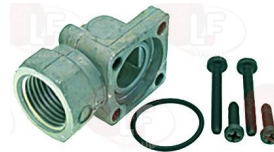

Electrical gas valves and accessories

3523079 GAS VALVE UNITROL 7000BG0-S7B
 inlet ø 3/4" F - outlet ø 3/4" F
 thermocouple connection 11/32"
 without pressure regulator

SOFINOR

3523082 VALVE MICROSWITCH
 length 415 mm
 for GAS VALVE UNITROL 7000 BER

SOFINOR

Gas valves and accessories

3523035 KNOB MINISIT BLACK ø 37 mm

SOFINOR 5510FG5005

3523038 MINISIT ELBOW FLANGE ø 1/2" F
 with screws and "O" ring

SOFINOR 5510FG5002

3523096 MINISIT SENSING ELEMENT 50 ÷ 190 °C
 stainless steel capillary 1200 mm
 bulb ø 4x120 mm
 for Fryer gas (SOFINOR)

SOFINOR 5510FG5008

Suitable for:

SOFINOR

Suitable for:

Heating elements

3455064 HEATING ELEMENT 9000W 230/380V

length 335 mm - width 230 mm
height 245 mm
for Fryer electric (SOFINOR) E15S

SOFINOR 60609000