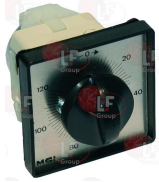

Timers

3446166 TIMER 120 MINUTES MS65

mechanical timer with sound alarm
manual winding cycle 120 minutes
bipolar timer with contact capacity 16A 250V
complete with screenprinted plate and knob
size 50x60 mm - depth 55 mm