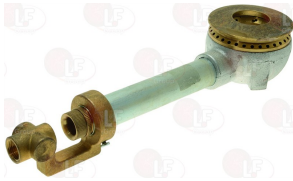

with central flame
4000-7000 Kcal/h
height 54 mm - \varnothing 80 mm - pipe \varnothing 27 mm

SOFINOR

3025593 FLAME SPREADER \varnothing 80 mm

SOFINOR

3025756 BURNER ASSEMBLY MOUNTING DISTANCE 165 mm

with vertical flame
4000-7000 Kcal/h
height 90 mm - \varnothing 80 mm - pipe \varnothing 27 mm

SOFINOR

3025595 BURNER \varnothing 83 mm

SOFINOR

Suitable for:

3025596 FLAME SPREADER \varnothing 80 mm

SOFINOR

SOFINOR

Suitable for:

3025697 BURNER ASSEMBLY MOUNTING DISTANCE 175 mm
with central flame
4000-7000 Kcal/h
height 54 mm - \varnothing 80 mm - pipe \varnothing 27 mm

SOFINOR

3025593 FLAME SPREADER \varnothing 80 mm

SOFINOR

3025765 BURNER ASSEMBLY MOUNTING DISTANCE 225 mm
with central flame
7000-9000 Kcal/h
height 85 mm - \varnothing 120 mm - pipe \varnothing 34 mm

SOFINOR

3025613 FLAME SPREADER \varnothing 120 mm

SOFINOR

3025799 BURNER ASSEMBLY MOUNTING DISTANCE 240 mm
with vertical flame
4000-7000 Kcal/h
height 90 mm - \varnothing 80 mm - pipe \varnothing 27 mm

SOFINOR