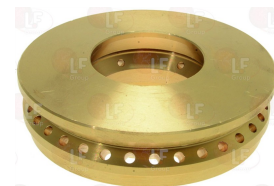

Suitable universal spare parts may not be included

Suitable for:

SOFINOR

Suitable for:

Burners, flame spreaders and accessories

3025595 BURNER \varnothing 83 mm

SOFINOR

3025797 BURNER ASSEMBLY MOUNTING DISTANCE 110 mm

with vertical flame
4000-7000 Kcal/h
height 90 mm - \varnothing 80 mm - pipe \varnothing 27 mm

SOFINOR

3025595 BURNER \varnothing 83 mm

SOFINOR

3025596 FLAME SPREADER \varnothing 80 mm

SOFINOR

3025755 BURNER ASSEMBLY MOUNTING DISTANCE 120 mm

with central flame
4000-7000 Kcal/h
height 54 mm - \varnothing 80 mm - pipe \varnothing 27 mm

SOFINOR

3025593 FLAME SPREADER \varnothing 80 mm

SOFINOR

3025756 BURNER ASSEMBLY MOUNTING DISTANCE 165 mm

with vertical flame
4000-7000 Kcal/h
height 90 mm - \varnothing 80 mm - pipe \varnothing 27 mm

3025697 BURNER ASSEMBLY MOUNTING DISTANCE 175 mm
with central flame
4000-7000 Kcal/h
height 54 mm - \varnothing 80 mm - pipe \varnothing 27 mm

SOFINOR

3025593 FLAME SPREADER \varnothing 80 mm

SOFINOR

3025765 BURNER ASSEMBLY MOUNTING DISTANCE 225 mm
with central flame
7000-9000 Kcal/h
height 85 mm - \varnothing 120 mm - pipe \varnothing 34 mm