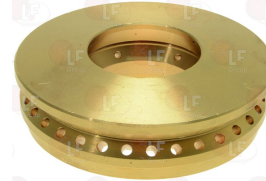

with central flame
4000-7000 Kcal/h
height 54 mm - \varnothing 80 mm - pipe \varnothing 27 mm

SOFINOR

3025593 FLAME SPREADER \varnothing 80 mm

SOFINOR

3025756 BURNER ASSEMBLY MOUNTING DISTANCE 165 mm

with vertical flame
4000-7000 Kcal/h
height 90 mm - \varnothing 80 mm - pipe \varnothing 27 mm

SOFINOR

3025595 BURNER \varnothing 83 mm

SOFINOR

Suitable for:

3025596 FLAME SPREADER \varnothing 80 mm

SOFINOR

SOFINOR

Suitable for:

3025697 BURNER ASSEMBLY MOUNTING DISTANCE 175 mm
with central flame
4000-7000 Kcal/h
height 54 mm - \varnothing 80 mm - pipe \varnothing 27 mm

SOFINOR

3025593 FLAME SPREADER \varnothing 80 mm

SOFINOR

3025765 BURNER ASSEMBLY MOUNTING DISTANCE 225 mm
with central flame
7000-9000 Kcal/h
height 85 mm - \varnothing 120 mm - pipe \varnothing 34 mm

SOFINOR

3025613 FLAME SPREADER \varnothing 120 mm

SOFINOR

3025799 BURNER ASSEMBLY MOUNTING DISTANCE 240 mm
with vertical flame
4000-7000 Kcal/h
height 90 mm - \varnothing 80 mm - pipe \varnothing 27 mm

SOFINOR