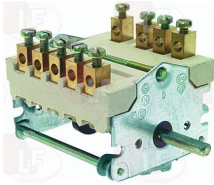

SOGET 310901

3182011 MAGNETIC UNIT PEL SMALL HEADED

\varnothing head 15 mm - \varnothing end 11 mm - length 44 mm
for PEL tap models 20-21
for EGA tap model 25213
for JUNKERS tap model CH110

SOGET 310908

Pilot burners and accessories

- 3020001 ONE-FLAME PILOT BURNER SIT**
multigas with jet \varnothing 0.20 mm
with 2 positions bracket

SOGET 310500

- 3020006 THREE-FLAME PILOT BURNER SIT**
multigas with jet \varnothing 0.20 mm
with 3 positions bracket

SOGET 310501

Rotary switches

- 3057002 SELECTOR SWITCH 0-3 POSITIONS**
contact capacity 32A 250V - max 150°C
D-shaped pin \varnothing 6x4.6 mm

SOGET 300799

Sparking and detection plugs

- 3020124 SPARKING PLUG ROUND \varnothing 7x44 mm**
connection \varnothing 2.4 mm
overall length 58 mm