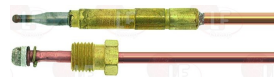

Suitable for:

Suitable for:

3183014 SPOUT - CONNECTION 1/2" M
swivel spout out of chrome plated brass
spout ø 18 mm

SOGET 321009

Thermocouples and accessories

3440895 THERMOCOUP.SIT QUICK M9x1 150 cm -10 PCS

3440893 THERMOCOUP.SIT QUICK M9x1 85 cm - 10 PCS

SOGET 310403

SOGET 310401

3440034 THERMOCOUPLE SIT M9x1 50 cm

3440834 THERMOCOUPLE SIT M9x1 50 cm - 10 PCS

SOGET 310400

SOGET 310400

3440834 THERMOCOUPLE SIT M9x1 50 cm - 10 PCS

SOGET 310400

3440095 THERMOCOUPLE SIT QUICK M9x1 150 cm

3440895 THERMOCOUP.SIT QUICK M9x1 150 cm -10 PCS

SOGET 310403

SOGET 310403

3440093 THERMOCOUPLE SIT QUICK M9x1 85 cm

3440893 THERMOCOUP.SIT QUICK M9x1 85 cm - 10 PCS

SOGET 310401

SOGET 310401