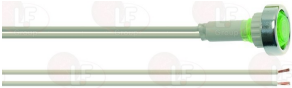

SOGET 360100

Suitable for:

3053003 DOOR HINGE ROLL HOLDER

distance between holes 95 mm - overall length 118
height 23 mm

SOGET 360000

Igniters

3001007 PIEZO IGNITER

a \varnothing 22 mm hole is needed for the assembly
2.4 mm \varnothing male faston connector

SOGET 300900

Indicator lights

3221042 GREEN INDICATOR LAMP 230V

head \varnothing 20 mm - hole \varnothing 10 mm - 120°C
PVC cables
wires connection length 200 mm

SOGET 300103

3221206 GREEN INDICATOR LIGHT 400V

head \varnothing 20 mm - hole \varnothing 10 mm
wire connection length 200 mm

SOGET 300101

Magnet groups

3182009 MAGNETIC UNIT PEL BIG HEADED

\varnothing head 15.5 mm - \varnothing end 14 mm - length 44 mm
for PEL tap model 22-24