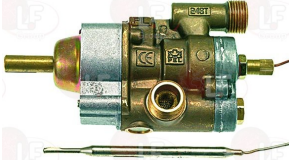

SOGET 310400

3440095 THERMOCOUPLE SIT QUICK M9x1 150 cm

3440895 THERMOCOUP.SIT QUICK M9x1 150 cm -10 PCS

SOGET 310403

SOGET 310403

3440093 THERMOCOUPLE SIT QUICK M9x1 85 cm

3440893 THERMOCOUP.SIT QUICK M9x1 85 cm - 10 PCS

SOGET 310401

SOGET 310401

Thermostatic gas valves

3345006 THERMOSTATIC TAP 24ST

Adjustment temperature 120-320°C
connections M20x1.5 mm
thermocouple connection M9x1
bulb \varnothing 6x100 mm
capillary length 1200 mm
D-shaped pin \varnothing 10x8 mm

SOGET 310102

Thermostats

3444638 THREE-PHASE THERMOSTAT 100-330°C

D-shaped pin \varnothing 6x4.6 mm
covered capillary length 900 mm - 16A 380V
bulb \varnothing 6x75 mm
for Bratt pan (SOGET)
for Fry top (SOGET)
for Oven under cooktop (SOGET)