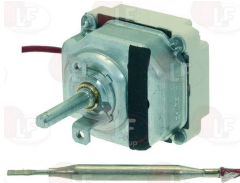

3523035 KNOB MINISIT BLACK ø 37 mm

SOGET 310905

3523949 MINISIT VALVE FOR FRYER 110÷190°C

inlet ø 1/2" F - outlet ø 3/8" F
 thermocouple connection M9x1
 maximum gas inlet pressure 50 mbar
 ambient temperature 0÷60°C
 capillary length 1050 mm
 bulb ø 6x105 mm
 supplied without lid knob and flanges

SOGET 310401

SOGET 310401

Thermostatic gas valves

3345006 THERMOSTATIC TAP 24ST

Adjustment temperature 120-320°C
connections M20x1.5 mm
thermocouple connection M9x1
bulb \varnothing 6x100 mm
capillary length 1200 mm
D-shaped pin \varnothing 10x8 mm

SOGET 310102

Thermostats

3444638 THREE-PHASE THERMOSTAT 100-330°C

D-shaped pin \varnothing 6x4.6 mm
covered capillary length 900 mm - 16A 380V
bulb \varnothing 6x75 mm
for Bratt pan (SOGET)
for Fry top (SOGET)
for Oven under cooktop (SOGET)