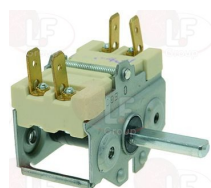

THERMA 18001114

3755212 HEATING ELEMENT 6000W 230V
immersed depth 465 mm
flange \varnothing ext. 63 mm

THERMA

3755311 RESISTENZA 2100W 400V
length 260 mm - width 220 mm
height 25 mm - couplings M14x1.5 mm
for Salamander electric (THERMA)

THERMA 18025412

Suitable for:

THERMA

Suitable for:

40K5058 THERMOCOUPLE PROBE TCK 2600 mm

2-wire probe
bulb \varnothing 4x70 mm - bayonet fixing

THERMA 18025415

Rotary switches

3057255 SELECTOR SWITCH 0-1 POSITIONS

contact capacity 16A 250V - max 150°C
D spindle \varnothing 6x4.6 mm

THERMA 18006012

Solenoid valves

40K5119 SOLENOID VALVE 230V \varnothing 10.5 mm

solenoid valve 90° - 230V 50/60Hz
inlet 3/4" - two outlets \varnothing 10.5 mm
with 1 flow rate adjuster blue