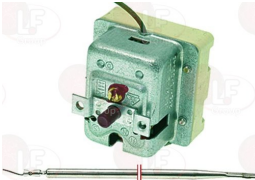

3057255 SELECTOR SWITCH 0-1 POSITIONS

contact capacity 16A 250V - max 150°C
D spindle \varnothing 6x4.6 mm

THERMA 18006012

Solenoid valves

40K5119 SOLENOID VALVE 230V \varnothing 10.5 mm

solenoid valve 90° - 230V 50/60Hz
inlet 3/4" - two outlets \varnothing 10.5 mm
with 1 flow rate adjuster blue

THERMA 18025506

Thermocouples and accessories

3440853 THERMOCOUPLE SIT M8x1 60 cm - 10 PCS

GIUNTO M8x1

THERMA 19012635

Thermocouples and accessories

3440053 THERMOCOUPLE SIT M8x1 60 cm THREAD M8x1

THERMA 19012635

3440853 THERMOCOUPLE SIT M8x1 60 cm - 10 PCS GIUNTO M8x1

THERMA 19012635

Thermostats

3444506 THREE-PHASE THERMOSTAT 240°C
with manual reset
covered capillary length 900 mm - 10A 400V
bulb \varnothing 4x150 mm
for Boiling pan (THERMA)
for Fryer (THERMA)

THERMA

3444505 THREE-PHASE THERMOSTAT 50-300°C
D-shaped pin \varnothing 6x4.6 mm
capillary length 1440 mm - 10A 400V
bulb \varnothing 4X292 mm
for Hot plate (THERMA)

THERMA

The data herewith contained may change without notice and LF SpA cannot be held responsible for possible errors stated or resulting by the use of this document. All rights reserved. No part of this publication may be reproduced without written permission by LF SpA.