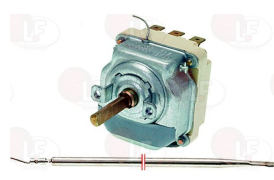

3057255 SELECTOR SWITCH 0-1 POSITIONS

contact capacity 16A 250V - max 150°C
D spindle \varnothing 6x4.6 mm

THERMA 18006012

Solenoid valves

40K5119 SOLENOID VALVE 230V \varnothing 10.5 mm

solenoid valve 90° - 230V 50/60Hz
inlet 3/4" - two outlets \varnothing 10.5 mm
with 1 flow rate adjuster blue

THERMA 18025506

Thermocouples and accessories

3440853 THERMOCOUPLE SIT M8x1 60 cm - 10 PCS

GIUNTO M8x1

THERMA 19012635

Thermocouples and accessories

3440053 THERMOCOUPLE SIT M8x1 60 cm THREAD M8x1

THERMA 19012635

3440853 THERMOCOUPLE SIT M8x1 60 cm - 10 PCS GIUNTO M8x1

THERMA 19012635

Thermostats

3444506 THREE-PHASE THERMOSTAT 240°C
with manual reset
covered capillary length 900 mm - 10A 400V
bulb \varnothing 4x150 mm
for Boiling pan (THERMA)
for Fryer (THERMA)

THERMA

3444505 THREE-PHASE THERMOSTAT 50-300°C
D-shaped pin \varnothing 6x4.6 mm
capillary length 1440 mm - 10A 400V
bulb \varnothing 4X292 mm
for Hot plate (THERMA)

THERMA

The data herewith contained may change without notice and LF SpA cannot be held responsible for possible errors stated or resulting by the use of this document. All rights reserved. No part of this publication may be reproduced without written permission by LF SpA.