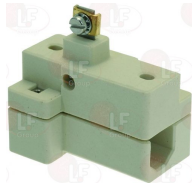

Suitable universal spare parts may not be included

Suitable for:

UBERT

Suitable for:

Electric hot plates

3311098 ELECTRIC HOT PLATE ø 220 mm 2000W 230V

terminal block electric connections
with STAINLESS steel edge
for electric cooking top

UBERT Q1000

UBERT Q10000

Indicator lights

- 3221097 NEUTRAL INDICATOR LAMP 220V**
 head \varnothing 8 mm - 120°C

UBERT 340732

Lamp receptacles and spare parts

- 3221613 LAMP RECEPTACLE FOR QUARTZ LAMP**
 length 70 mm - width 50 mm
 height 70 mm

UBERT 340410

Rotary switches

- 3057024 SELECTOR SWITCH 0-6 POSITIONS**
 contact capacity 16A 250V - max 150°C
 D-shaped pin \varnothing 6x4.6 mm

UBERT

Suitable for:

UBERT

Suitable for:

Thermostats

D-shaped pin \varnothing 6x4.6 mm
capillary length 1500 mm
bulb \varnothing 6x138 mm - with adapter nipple band M9x1

UBERT 342217

3444166 THREE-PHASE THERMOSTAT 95-180°C

D-shaped pin \varnothing 6x4.6 mm
covered capillary length 1800 mm - 10A 400V
bulb \varnothing 6x135 mm - with adapter nipple bland M9x1
with complete tank joint M12x1