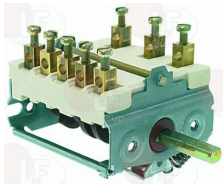

UBERT 343203

Energy regulators

3350026 ENERGY ADJUSTER

contact capacity 230V 13A - max temperature 125°C
D-shaped pin ø 6x4.6 mm
double rotation direction
for PYROCERAM. TOPS-SALAMANDERS-POTATO WARMERS

UBERT 341141

UBERT Q1000

UBERT Q10000

Indicator lights

- 3221097 NEUTRAL INDICATOR LAMP 220V**
 head \varnothing 8 mm - 120°C

UBERT 340732

Lamp receptacles and spare parts

- 3221613 LAMP RECEPTACLE FOR QUARTZ LAMP**
 length 70 mm - width 50 mm
 height 70 mm

UBERT 340410

Rotary switches

- 3057024 SELECTOR SWITCH 0-6 POSITIONS**
 contact capacity 16A 250V - max 150°C
 D-shaped pin \varnothing 6x4.6 mm

UBERT

Suitable for:

UBERT

Suitable for:

Thermostats

D-shaped pin \varnothing 6x4.6 mm
capillary length 1500 mm
bulb \varnothing 6x138 mm - with adapter nipple band M9x1

UBERT 342217

3444166 THREE-PHASE THERMOSTAT 95-180°C

D-shaped pin \varnothing 6x4.6 mm
covered capillary length 1800 mm - 10A 400V
bulb \varnothing 6x135 mm - with adapter nipple bland M9x1
with complete tank joint M12x1