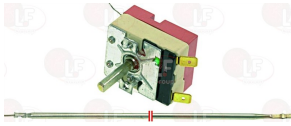

Suitable for:

UBERT

Suitable for:

Thermostats

3444747 SINGLE-PHASE THERMOSTAT 50-250°C

D-shaped pin $\varnothing$ 6x4.6 mm
capillary length 1150 mm - 16A 230V
bulb $\varnothing$ 3.1x197 mm
for Rotisserie (UBERT) RT305