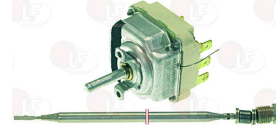

Suitable universal spare parts may not be included

Suitable for:

UBERT

Suitable for:

Electric hot plates

3311098 ELECTRIC HOT PLATE ø 220 mm 2000W 230V

terminal block electric connections
with STAINLESS steel edge
for electric cooking top

UBERT 343203

Energy regulators

3350026 ENERGY ADJUSTER

contact capacity 230V 13A - max temperature 125°C
D-shaped pin ø 6x4.6 mm
double rotation direction
for PYROCERAM. TOPS-SALAMANDERS-POTATO WARMERS

UBERT 341141

3444747 SINGLE-PHASE THERMOSTAT 50-250°C

D-shaped pin \varnothing 6x4.6 mm
capillary length 1150 mm - 16A 230V
bulb \varnothing 3.1x197 mm
for Rotisserie (UBERT) RT305

UBERT 342208

3444468 THREE-PHASE THERMOSTAT 30-85°C

D-shaped pin \varnothing 6x4.6 mm
capillary length 1500 mm
bulb \varnothing 6x138 mm - with adapter nipple band M9x1

UBERT 342217

3444166 THREE-PHASE THERMOSTAT 95-180°C

D-shaped pin \varnothing 6x4.6 mm
covered capillary length 1800 mm - 10A 400V
bulb \varnothing 6x135 mm - with adapter nipple bland M9x1
with complete tank joint M12x1