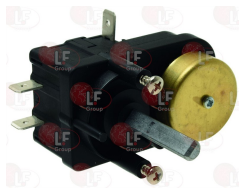

Timers

5035037 TIMER 120 MINUTI Mi7

mechanical timer with buzzer
mechanical movement with outrigger
manual reset cycle 120 minutes
bipolar, contact load capacity 16(4)A250V
max. temperature 125°C
D-shaped pin $\varnothing$ 6x4.6 mm