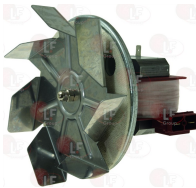

Motors

3240000 MOTOR WITH FAN 45W 220V 50/60Hz

fan $\varnothing$ 150 mm