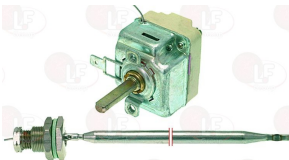

UNOX KMN1105A

3444510 SINGLE-PHASE THERMOSTAT 30-110°C
D-shaped pin $\varnothing$ 6x4.6 mm
capillary length 850 mm - 16A 250V
bulb $\varnothing$ 6x138 mm - w/ stuffing gland fitting M9x1
with complete tank sealing fitting M12x1