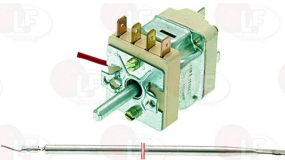

WHIRLPOOL 152300

WHIRLPOOL 152330

WHIRLPOOL 771985000300

3444032 SINGLE-PHASE THERMOSTAT 90-185°C
D-shaped pin $\varnothing$ 6x4.6 mm
covered capillary length 1300 mm - 16A 250V
bulb $\varnothing$ 4x230 mm