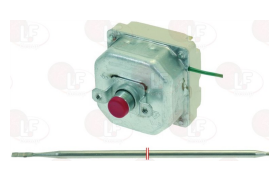

3444390 THREE-PHASE THERMOSTAT 230°C

with manual reset
capillary 900 mm - 10A 400V
bulb $\varnothing$ 6x230 mm

WHIRLPOOL 481281719384