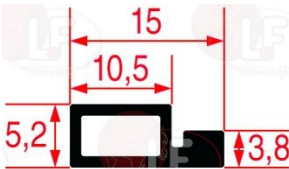

WHIRLPOOL 771985003459

3186665 PTFE FLAT GASKET \varnothing 35x21x2 mm

WHIRLPOOL 102448

WHIRLPOOL 771985000088

Gaskets for oven door

3186107 OVEN DOOR GASKET
 made of silicone elastomer
 profile dimensions 15x5.2 mm
 COLOUR BLACK
 SOLD PER METRE