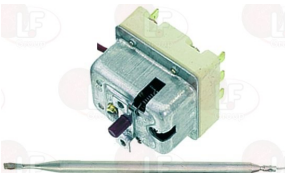

3444079 THREE-PHASE THERMOSTAT 220°C

with manual reset
covered capillary length 1790 mm - 10A 400V
bulb $\varnothing$ 6x130 mm

WHIRLPOOL 202204

WHIRLPOOL 481281719382

WHIRLPOOL 771985005768