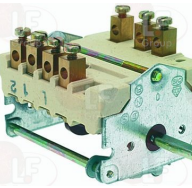

WHIRLPOOL 129147

WHIRLPOOL 481227328237

WHIRLPOOL 771985000764

3057002 SELECTOR SWITCH 0-3 POSITIONS
contact capacity 32A 250V - max 150°C
D-shaped pin $\varnothing$ 6x4.6 mm