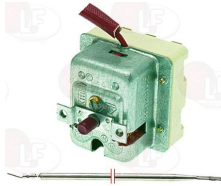

WHIRLPOOL 151454

WHIRLPOOL 151643

3444354 THREE-PHASE THERMOSTAT 350°C
with manual reset
capillary length coated 950 mm - 10A 400V
bulb $\varnothing$ 3x190 mm