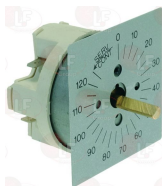

WHIRLPOOL 103432

WHIRLPOOL 129920

WHIRLPOOL 153817

3446005 BLACK KNOB ABS 38x38 mm
D-shaped hole $\varnothing$ 6x4.6 mm
for timer