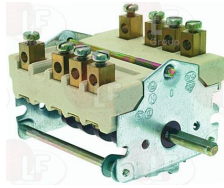

WHIRLPOOL 150857

WHIRLPOOL 771985002317

3057017 SELECTOR SWITCH 0-1 0-1 POSITIONS
contact capacity 16A 250V - max 150°C
D-shaped pin $\varnothing$ 6x4.6 mm