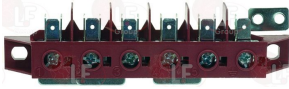

WHIRLPOOL 146347

WHIRLPOOL 158613

WHIRLPOOL 483286008913

WHIRLPOOL 483286009169

Thermocouples and accessories

3440085 CUT-OFF THERMOCOUPLE M9x1 100 cm
cut-off contact with cables 100 cm

WHIRLPOOL 156914

3440145 CUT-OFF THERMOCOUPLE M9x1 100 cm
cut-off contact with cables 100 cm
for Boiling pan gas (WHIRLPOOL)