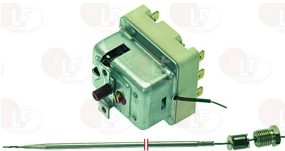

WHIRLPOOL 256219