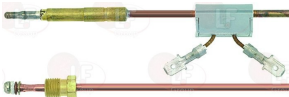

WHIRLPOOL 156573

WHIRLPOOL 483286009324

3440064 NUT FOR THERMOCOUPLE M8x1