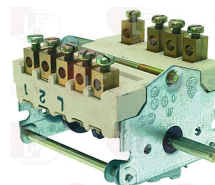

WHIRLPOOL 151634

WHIRLPOOL 771985002406

3057004 SELECTOR SWITCH 0-4 POSITIONS
 contact capacity 16A 250V - max 150°C
 D-shaped pin \varnothing 6x4.6 mm

WHIRLPOOL 771985002415

3057006 SELECTOR SWITCH 0-4 POSITIONS
 contact capacity 32A 250V - max 150°C
 D-shaft \varnothing 6x4.6 mm