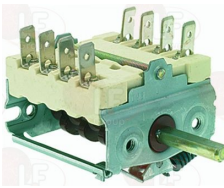

WHIRLPOOL 202241

WHIRLPOOL 481227328263

WHIRLPOOL 771985005773

3057094 SELECTOR SWITCH 0-1 0-1 POSITIONS
contact capacity 32A 250V - max 150°C
D-shaped pin $\varnothing$ 6x4.6 mm