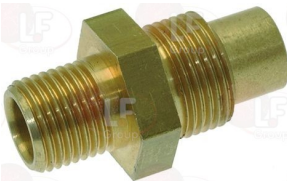

WHIRLPOOL 152118
WHIRLPOOL 771985003500

WHIRLPOOL 158184

WHIRLPOOL 771985002470

3025241 BURNER HEAD ø 123 mm
series with conical connection

WHIRLPOOL 102463

WHIRLPOOL 159212

WHIRLPOOL 771985000097

3025803 JET HOLDER FITTING
jet hole ø M10x1 mm