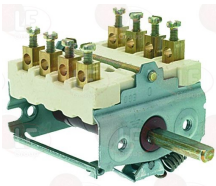

WHIRLPOOL 483286009346

WHIRLPOOL 771985005769

3057307 CONNECTION BRACKET 28x21x11 mm
distance between fixing brackets 27 mm
for connection between selector switch and thermos

WHIRLPOOL 771985005769

3057014 SELECTOR SWITCH 0-1 POSITIONS
contact capacity 16A 250V - max 150°C
D spindle \varnothing 6x4.6 mm
back connection for thermostat