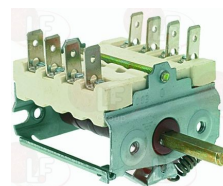

WHIRLPOOL 202134

WHIRLPOOL 481227328259

WHIRLPOOL 483286000847

WHIRLPOOL 771985005756