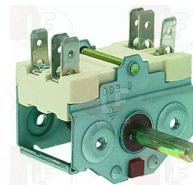

WHIRLPOOL 202036

3057019 SELECTOR SWITCH 0-1 POSITIONS
contact capacity 16A 250V - max 150°C
D-shaft \varnothing 6x4.6 mm

WHIRLPOOL 202227

WHIRLPOOL 771985005771

3057026 SELECTOR SWITCH 0-1 POSITIONS
contact capacity 16A 250V - max 150°C
D shaft \varnothing 6x4.6 mm