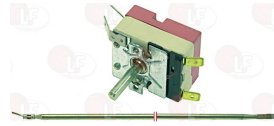

WHIRLPOOL 480181700003

3444701 SINGLE-PHASE THERMOSTAT 55-250°C
D-shaped pin $\varnothing$ 6x4.6 mm
covered capillary length 1170 mm - 16A 250V
bulb $\varnothing$ 3.1x226 mm - with stuffing gland M9x1