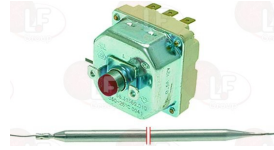

WHIRLPOOL 256215

3444025 THREE-PHASE THERMOSTAT 350°C
with manual reset
capillary length 1200 mm - 10A 400V
bulb $\varnothing$ 6x160 mm