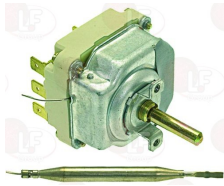

Suitable for:

3744062 THREE-PHASE THERMOSTAT 100-350°C

D-shaped pin $\varnothing$ 6x4.6 mm
capillary length 1470 mm - 16A 400V
bulb $\varnothing$ 6x75 mm

WHIRLPOOL 481281719387

Suitable for:

3744110 THREE-PHASE THERMOSTAT 100-350°C

D-shaped pin $\varnothing$ 6x4.6 mm
covered capillary length 1800 mm - 10A 400V
bulb $\varnothing$ 6x80 mm