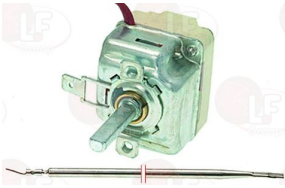

3444361 SINGLE-PHASE THERMOSTAT 50-320°C
D-shaped pin \varnothing 6x4.6 mm
capillary 950 mm - 16A 250V
bulb \varnothing 3x160 mm

WHIRLPOOL 481927128391

Suitable for:

3444369 SINGLE-PHASE THERMOSTAT 50-320°C
 D-shaped pin \varnothing 6x4.6 mm
 covered capillary length 900 mm - 16A 250V
 bulb \varnothing 3x220 mm