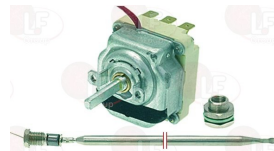

WHIRLPOOL 481227118061

Timers

3446005 BLACK KNOB ABS 38x38 mm
D-shaped hole $\varnothing$ 6x4.6 mm
for timer