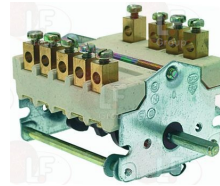

WHIRLPOOL 202022

WHIRLPOOL 481227328239

3057024 SELECTOR SWITCH 0-6 POSITIONS
contact capacity 16A 250V - max 150°C
D-shaped pin ø 6x4.6 mm