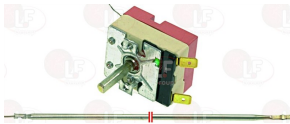

WHIRLPOOL 483286009238

3444747 SINGLE-PHASE THERMOSTAT 50-250°C
D-shaped pin \varnothing 6x4.6 mm
capillary length 1150 mm - 16A 230V
bulb \varnothing 3.1x197 mm

WHIRLPOOL 481227118033

3444477 SINGLE-PHASE THERMOSTAT 50-260°C
complete with selector switch
D-shaped pin \varnothing 6x4.6 mm
covered capillary length 1270 mm - 16A 250V
bulb \varnothing 4x120 mm