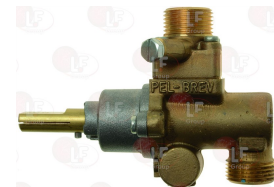

WHIRLPOOL 270205

WHIRLPOOL 771985012421

3348004 GAS TAP 22N/V
with pilot flame
with vertical flange
fittings $\varnothing$ M20x1.5mm
with flow regulator
D-shaped pin $\varnothing$ 10x8 mm