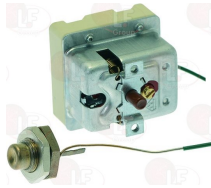

Suitable for:

3444266 SINGLE-PHASE THERMOSTAT 338°C
with manual reset
covered capillary length 830 mm - 16A 250V
button bulb $\varnothing$ 14x10 mm

WHIRLPOOL 102730

Suitable for:

3444209 SINGLE-PHASE THERMOSTAT 355°C
with manual reset
covered capillary length 880 mm - 16A 250V
bulb $\varnothing$ 4x124 mm