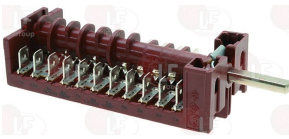

WHIRLPOOL 771985011291

3057180 SELECTOR SWITCH 0-3 POSITIONS
contact capacity 16A 250V - max 150°C
D-shaft $\varnothing$ 6x4.6 mm