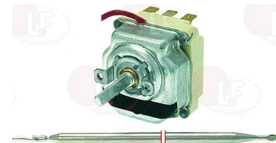

WHIRLPOOL 202003

3444198 THREE-PHASE THERMOSTAT 100-180°C

D-shaped pin $\varnothing$ 6x4.6 mm
covered capillary length 2000 mm - 10A 400V
bulb $\varnothing$ 6x130 mm