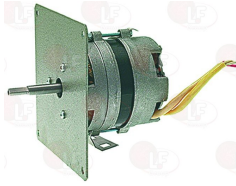

Suitable for:

3240105 MOTOR 1048.1920 0.045/0.0765Kw 220/240V
50/60Hz 2800/3400rpm
plate dimensions 150x150 mm
distance between holes 130 mm

WHIRLPOOL F50018

WHIRLPOOL 771985010216

Suitable for:

3161004 FLANGE FOR MAIN SHAFT
external $\varnothing$ 60 mm - internal $\varnothing$ 18.5 mm
thickness 8 mm