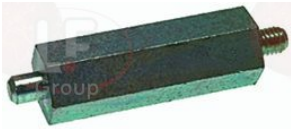

WHIRLPOOL 102197

WHIRLPOOL 771985000049

3025245 SPARKING PLUG SUPPORT PLATE