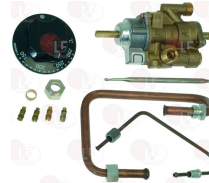

WHIRLPOOL 270006

WHIRLPOOL 771985006307

Thermostats

3444224 BULB HOLDING CLIP
 for heating element thermostat
 for pipe \varnothing 8 mm - for bulb \varnothing 6 mm

WHIRLPOOL 483286000177

3250220 BULB HOLDING CLIP \varnothing 6 mm
 for heating element thermostat