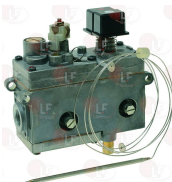

WHIRLPOOL 156591

3523093 MINISIT VALVE FOR FRYER 70÷210°C
inlet \varnothing 1/2" F - outlet \varnothing 3/8" F
thermocouple connection M9x1
maximum gas inlet pressure 50 mbar
ambient temperature 0÷60°C
length capillary 1300 mm
bulb \varnothing 4x122 mm
without cover, knob and flanges