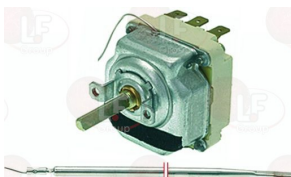

WHIRLPOOL 152099

WHIRLPOOL 771985002462

3444052 THREE-PHASE THERMOSTAT 50-320°C
D-shaped pin $\varnothing$ 6x4.6 mm
capillary length 900 mm - 10A 400V
bulb $\varnothing$ 3x230 mm