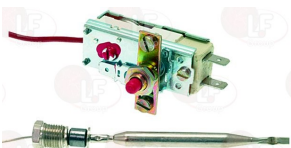

Suitable for:

3444233 SINGLE-PHASE THERMOSTAT 100-190°C
D-shaped pin $\varnothing$ 6x4.6 mm
covered capillary length 1750 mm - 16A 250V
bulb $\varnothing$ 6x133 mm - with adapter nipple bland M9x1

WHIRLPOOL 483286009345

Suitable for:

3444476 SINGLE-PHASE THERMOSTAT 170°C
2 contacts
covered capillary length 560 mm - 16A 250V
bulb $\varnothing$ 3x160 mm

WHIRLPOOL 131482

3444670 SINGLE-PHASE THERMOSTAT 190°C
with manual reset
capillary length 350 mm - 16A 250V
bulb $\varnothing$ 3.1x178 mm - with adapter nipple bland M9x1

WHIRLPOOL 256142

3444026 SINGLE-PHASE THERMOSTAT 220°C
with manual reset
capillary length 900 mm - 16A 250V
bulb $\varnothing$ 6x80 mm

WHIRLPOOL 157347

3444080 SINGLE-PHASE THERMOSTAT 220°C
with manual reset
covered capillary length 2020 mm - 16A 250V
bulb $\varnothing$ 6x133 mm

WHIRLPOOL 202011

WHIRLPOOL 771985005734

3444238 SINGLE-PHASE THERMOSTAT 230°C
with manual reset
covered capillary length 850 mm - 15A 250V
button bulb $\varnothing$ 14x26 mm

WHIRLPOOL 483286000478

3444377 SINGLE-PHASE THERMOSTAT 240°C
with manual reset
covered capillary length 1300 mm - 16A 250V
bulb $\varnothing$ 6x80 mm - with adapter nipple bland M10x1

WHIRLPOOL 103121

3744065 SINGLE-PHASE THERMOSTAT 240°C
with manual reset
double bulb
covered capillary length 2000 mm
bulb $\varnothing$ 6x135 mm
for Fryer (WHIRLPOOL) - Series 900

WHIRLPOOL 159559