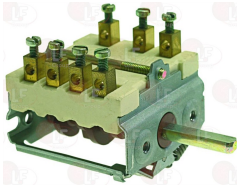

WHIRLPOOL 152749

3057023 SELECTOR SWITCH 0-6 POSITIONS
contact capacity 32A 250V - max 150°C
D shaft ø 6x4.6 mm