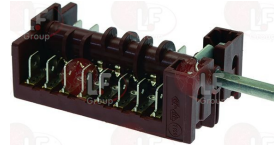

WHIRLPOOL 153866

WHIRLPOOL 771985002754

3057164 SELECTOR SWITCH 0-3 POSITIONS
contact capacity 16A 250V - max 140°C
D-shaft $\varnothing$ 6x4.6 mm