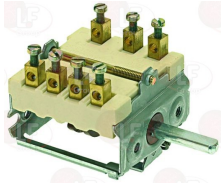

Suitable for:

3057087 SELECTOR SWITCH 0-3 POSITIONS
contact capacity 16A 250V - max 150°C
D-shaft $\varnothing$ 6x4.6 mm

WHIRLPOOL 481227328251

Suitable for:

3057142 SELECTOR SWITCH 0-3 POSITIONS
contact capacity 16A 250V - max 150°C
D-shaft $\varnothing$ 6x4.6 mm
for Oven under cooktop (WHIRLPOOL) - Series 700
Series 701