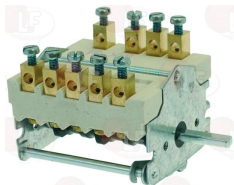

WHIRLPOOL 483286009427

3057306 SELECTOR SWITCH 0-3 POSITIONS
 contact capacity 32A 250V - max 150°C
 D-shaped pin \varnothing 6x4.6 mm

WHIRLPOOL 481227328238

3057003 SELECTOR SWITCH 0-4 POSITIONS
 contact capacity 16A 250V - max 150°C
 D-shaped pin \varnothing 6x4.6 mm