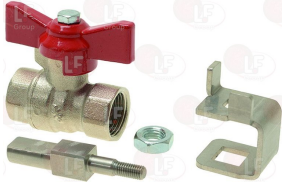

WHIRLPOOL 771985003246

3525019 EXTENSION FOR BALLCOCK VALVE

WHIRLPOOL 202135

WHIRLPOOL 771985005757

3526673 GAS/WATER VALVE \varnothing 1" FF
ball valve
heavy series with PN 40 total passage
aluminum lever

WHIRLPOOL 483286009299

WHIRLPOOL

Suitable for:

3525001 WATER BALLCOCK VALVE \varnothing 3/8" FF
complete with pin. nut. bracket

WHIRLPOOL 771985010985

Suitable for:

3525017 CAP FOR BALLCOCK VALVE

WHIRLPOOL

3525019 EXTENSION FOR BALLCOCK VALVE

WHIRLPOOL 202135

WHIRLPOOL 771985005757

3526672 WATER VALVE \varnothing 3/4" FF
ballcock valve
heavy series with PN 40 total passage
aluminium lever
for Pasta cooker electric (WHIRLPOOL) AGB592
AGB593

WHIRLPOOL 483286000539

3526184 WATER VALVE 3/8" MF
ballcock valve
heavy series with complete pass-through PN 40
aluminum lever

WHIRLPOOL 205258

WHIRLPOOL 771985005910

Bearings

9063012 BEARING 6004 DDU NSK
external \varnothing 42mm - internal \varnothing 20mm - thickness 12mm