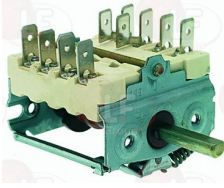

Suitable for:

3057178 SELECTOR SWITCH 0-1 POSITIONS
contact capacity 16A 250V - max 150°C
D-shaped pin 6x4.6 mm

WHIRLPOOL 132677

WHIRLPOOL 77198500964

Suitable for:

3057186 SELECTOR SWITCH 0-1 POSITIONS
contact capacity 16A 250V - max 150°C
D-shaft $\varnothing$ 6x4.6 mm