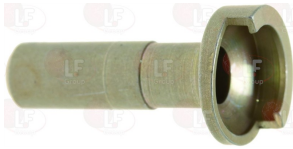

WHIRLPOOL 483286009232

3001003 ROUND SPARKING PLUG $\varnothing$ 7x44 mm
male faston M4x1 mm
total length 65 mm

WHIRLPOOL 483286009489

WHIRLPOOL 771985003373

3020010 TARGET PILOT BURNER SIT 2 FLAMES
supplied without sparking plug, nozzle and gasket
with thermocouple fitting