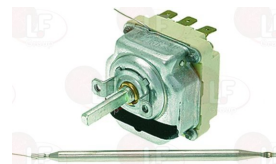

WHIRLPOOL 152000

WHIRLPOOL 157237