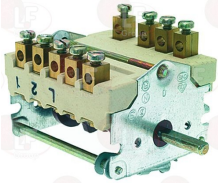

Suitable for:

3057031 SELECTOR SWITCH 0-4 POSITIONS
contact capacity 32A 250V-25A 400V - max 150°C
D-shaft ø 6x4.6 mm

WHIRLPOOL 202285

Suitable for:

3057141 SELECTOR SWITCH 0-4 POSITIONS
contact capacity 16A 250V - max 150°C
D-shaped pin 6x4.6 mm