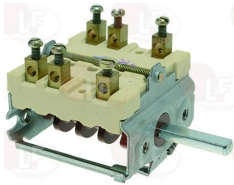

WHIRLPOOL 481227328257

3057305 SELECTOR SWITCH 0-3 POSITIONS
contact capacity 18A 240V - max 150°C
D-shaped pin $\varnothing$ 6x4.6 mm
for Boiling pan electric (WHIRLPOOL) AGB372
AGB375 - AGB377 - AGB382 - AGB396 - AGB399
AGB401 - AGB511