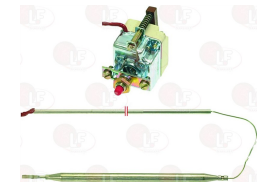

WHIRLPOOL 103121

3744065 SINGLE-PHASE THERMOSTAT 240°C
with manual reset
double bulb
covered capillary length 2000 mm
bulb $\varnothing$ 6x135 mm
for Fryer (WHIRLPOOL) - Series 900