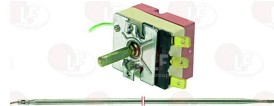

WHIRLPOOL 195032

WHIRLPOOL 771985005517

3744094 SINGLE-PHASE THERMOSTAT 30-150°C
D-shaped pin $\varnothing$ 6x4.6 mm
covered capillary length 1600 mm
bulb $\varnothing$ 3x145 mm