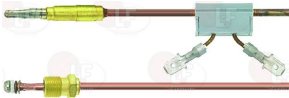

WHIRLPOOL 483286009229

3440067 INTERRUPTED THERMOCOUPLE M9x1 100 cm.
interrupted contact with terminals