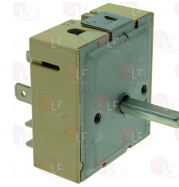

3350031 ENERGY ADJUSTER

contact capacity 400V 7A
max temperature 125°C
D-shaped pin $\varnothing$ 6x4.6 mm

WHIRLPOOL 481227328049