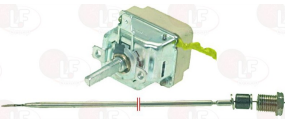

WHIRLPOOL 481227118027

3444380 SINGLE-PHASE THERMOSTAT 90-180°C
 D-shaped pin \varnothing 6x4.6 mm
 capillary length 900 mm - 16A 250V
 bulb \varnothing 6x135 mm - with adapter nipple band M9x1

WHIRLPOOL 481281719379