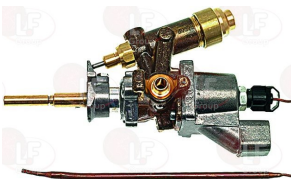

WHIRLPOOL 483286000611

3345031 THERMOSTATIC TAP SABAF
djustment temperature 300°C
flange coupling
1 outlet pipe fitting $\varnothing$ 3/8" M
1 outlet pipe fitting M13x1 mm
2 thermocouple connections M8x1mm
bulb $\varnothing$ 4x150 mm
capillary length 850 mm
D-shaped pin $\varnothing$ 8x6.5 mm