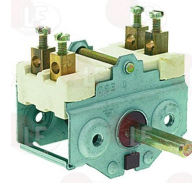

3057178 SELECTOR SWITCH 0-1 POSITIONS
contact capacity 16A 250V - max 150°C
D-shaped pin 6x4.6 mm

WHIRLPOOL 132677

WHIRLPOOL 77198500964

Suitable for:

3057186 SELECTOR SWITCH 0-1 POSITIONS
contact capacity 16A 250V - max 150°C
D-shaft \varnothing 6x4.6 mm