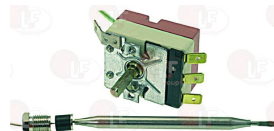

WHIRLPOOL 480181700004