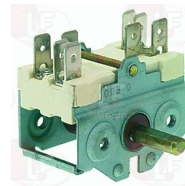

WHIRLPOOL 202036

3057019 SELECTOR SWITCH 0-1 POSITIONS
contact capacity 16A 250V - max 150°C
D-shaft $\varnothing$ 6x4.6 mm