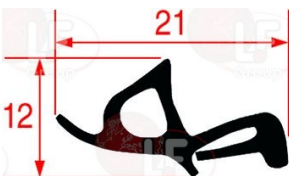

WHIRLPOOL 154112

WHIRLPOOL 771985002844

3186312 OVEN DOOR GASKET 1300 mm
 made of silicone elastomer
 profile dimensions 20x10 mm
 COLOUR BLACK

WHIRLPOOL 483286009256

3186403 OVEN DOOR GASKET 1400 mm
 made of silicone elastomer
 profile dimensions 21x12 mm
 COLOUR BLACK