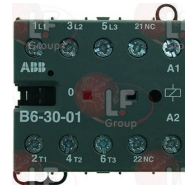

WHIRLPOOL 483286002862

3446223 CONTACTOR AEG LS02K400
6A 400V 2.2Kw - coil 230V 50/60Hz
4 normally open contacts