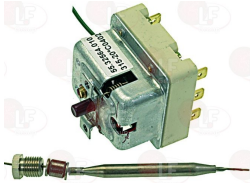

Suitable for:

WHIRLPOOL

3444703 THREE-PHASE THERMOSTAT 315°C
with manual reset
covered capillary length 1500 mm - 10A 400V
bulb $\varnothing$ 6x80 mm - with adapter nipple band M9x1