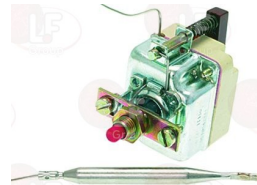

WHIRLPOOL 256142

3444026 SINGLE-PHASE THERMOSTAT 220°C
with manual reset
capillary length 900 mm - 16A 250V
bulb $\varnothing$ 6x80 mm