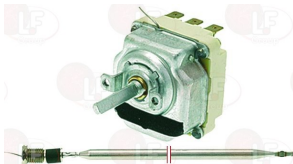

WHIRLPOOL 48122718058

3444067 THREE-PHASE THERMOSTAT 30-90°C
D-shaped pin $\varnothing$ 6x4.6 mm
capillary length 1000 mm - 10A 400V
bulb $\varnothing$ 6x130 mm