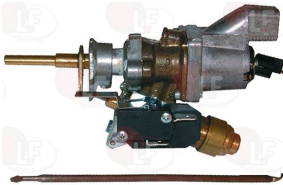

Suitable for:

WHIRLPOOL

3348172 THERMOSTATIC TAP SABAF
adjustment temperature 300°C
inlet connection M16x1 mm
outlet pipe fitting M13x1 mm
thermocouple connection M8x1mm
bulb $\varnothing$ 4x140 mm
capillary length 820 mm
D-shaped pin $\varnothing$ 6x4.6 mm
for Fryer gas (WHIRLPOOL) AGB432 - AGB434 - AGB436
AGB438 - AGB440 - AGB442 - AGB444 - AGB446
AGB519

WHIRLPOOL 483286009339

3345006 THERMOSTATIC TAP 24ST
Adjustment temperature 120-320°C
connections M20x1.5 mm
thermocouple connection M9x1
bulb $\varnothing$ 6x100 mm
capillary length 1200 mm
D-shaped pin $\varnothing$ 10x8 mm