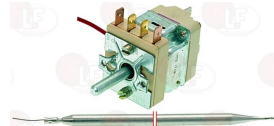

WHIRLPOOL 151142

WHIRLPOOL 481227118052

WHIRLPOOL 48326009193

WHIRLPOOL 771986009193

3444019 SINGLE-PHASE THERMOSTAT 30-90°C
D-shaped pin $\varnothing$ 6x4.6 mm
capillary length 1000 mm - 16A 250V
bulb $\varnothing$ 6x130 mm