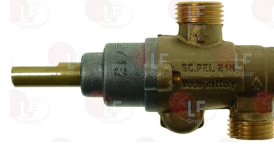

WHIRLPOOL 483286002852

3348015 GAS TAP 20/N
without pilot flame
fittings $\varnothing$ M16x1.5 mm
with flow regulator
D-shaped pin $\varnothing$ 8x6.5 mm