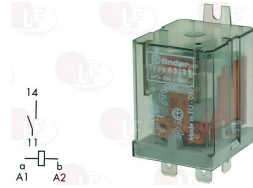

WHIRLPOOL 156446

WHIRLPOOL 186214

Suitable for:

3351602 RELAY POWER FINDER 65.31.8.230.0300
230V 50/60Hz
1 switch contact 30A

WHIRLPOOL 185647

Rotary switches

3057050 CONNECTING BRACKET 28x21x16 mm
distance between hooking brackets 27 mm
for the connection between selector switch and the