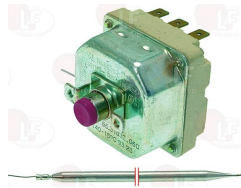

3444221 THREE-PHASE THERMOSTAT 140°C

with manual reset
covered capillary length 1000 mm - 10A 400V
bulb $\varnothing$ 6x175 mm

WHIRLPOOL 151644

3444567 THREE-PHASE THERMOSTAT 145°C

with manual reset
capillary length 1750 mm - 16A 230V
bulb $\varnothing$ 3.1x180 mm - with adapter nipple band M9x1