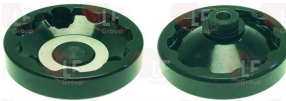

WHIRLPOOL 152392

WHIRLPOOL 771985002543

3522004 WHEEL HANDLE ø 28x110 mm
thread M6