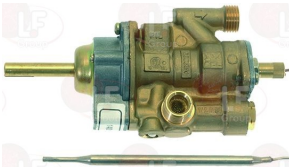

WHIRLPOOL 106597

WHIRLPOOL 77198500630

3345038 THERMOSTATIC TAP 25ST KIT
REPLACES EGA TAP
supplied with accessories
temperature range 150-290°C
connections M16x1.5 mm
thermocouple connection M8x1mm
bulb $\varnothing$ 6x120 mm
capillary length 1200 mm
D-shaped pin $\varnothing$ 8x6.5 mm