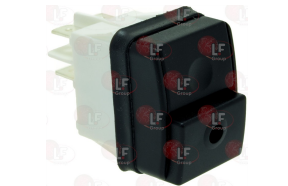

WHIRLPOOL 483286009013

5022626 BLACK PUSH BUTTON RUNNING 5A 250V
1 contact NO
1 contact NC
mounting hole $\varnothing$ 22 mm