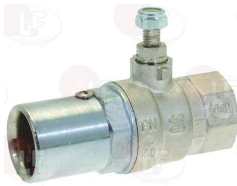

WHIRLPOOL 483286000179

WHIRLPOOL 483286000477

5015617 OIL DRAIN PIPE W/SAFETY DEVICE
 \varnothing 22 mm - length 210 mm - bayonet joint

WHIRLPOOL 483286000182

3359137 DRAIN TAP \varnothing 3/4" FF

WHIRLPOOL 156114