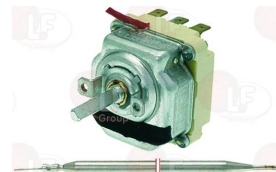

WHIRLPOOL 125468

3444088 THREE-PHASE THERMOSTAT 30-110°C
D-shaped pin $\varnothing$ 6x4.6 mm
capillary length covered 900 mm - 10A 400V
bulb $\varnothing$ 6x130 mm - with stuffing gland fitting M9x1