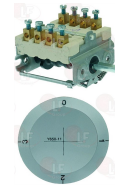

WHIRLPOOL 483286009427

3057306 SELECTOR SWITCH 0-3 POSITIONS
contact capacity 32A 250V - max 150°C
D-shaped pin $\varnothing$ 6x4.6 mm