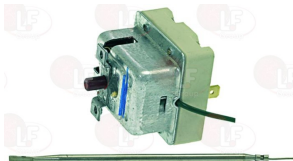

3444312 THERMOSTAT THREE-PHASE 360°C

with manual reset
capillary length covered 1500 mm - 16A 250V
bulb $\varnothing$ 4x110 mm

WHIRLPOOL 103594

WHIRLPOOL 153980

WHIRLPOOL 771985000360

WHIRLPOOL 771985002807

3444078 THREE-PHASE THERMOSTAT 100-175°C

D-shaped pin $\varnothing$ 6x4.6 mm
covered capillary length 2000 mm - 10A 400V
bulb $\varnothing$ 6x130 mm