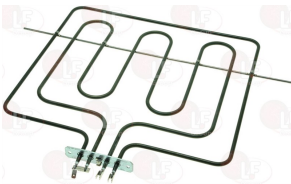

WHIRLPOOL 48328600408

5015633 HEATING ELEMENT TOP 2600W 230V
length 355 mm - width 355 mm
flange 100x22 mm