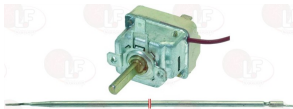

WHIRLPOOL 483286009432

3444018 SINGLE-PHASE THERMOSTAT 30-90°C
complete with auxiliary selector switch
D-shaped pin $\varnothing$ 6x4.6 mm
covered capillary length 1000 mm - 16A 250V
bulb $\varnothing$ 6x175 mm