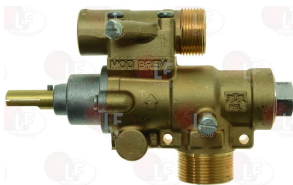

WHIRLPOOL 152146

WHIRLPOOL 152432

WHIRLPOOL 771985002486

WHIRLPOOL 154811

WHIRLPOOL 159505

WHIRLPOOL 771985003012

WHIRLPOOL 771985002546

3348012 GAS TAP 23S/O
with pilot flame
with horizontal flange
inlet fitting M28x1.5mm
outlet connection M24x1.5mm
with flow regulator
thermocouple connection M10x1
D-shaped pin $\varnothing$ 10x8 mm

5015612 GAS TAP 23S/O
complete with connections and olives
with pilot flame
with horizontal flange
inlet connection M28x1.5 mm
outlet connection M24x1.5 mm
with flow rate adjuster
thermocouple connection M9x1 mm
D-shaft $\varnothing$ 10x8 mm

WHIRLPOOL 202146

WHIRLPOOL 483286009212

3348043 PIPE FITTING $\varnothing$ 10 mm
thread M16x1.5
for model PEL 20-21

3348044 PIPE OLIVE $\varnothing$ 10 mm
for model PEL 20 - 21