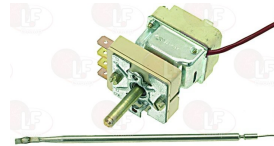

WHIRLPOOL 102109

WHIRLPOOL 771985000025

3444043 SINGLE-PHASE THERMOSTAT 50-270°C
D-shaped pin $\varnothing$ 6x4.6 mm
covered capillary length 1300 mm - 16A 250V
bulb $\varnothing$ 3x220 mm