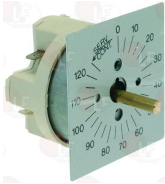

Suitable for:

WHIRLPOOL

3446004 TIMER 120 MINUTES

complete with silk-screen printed plate
mechanical timer with sound alarm
mechanical movement with balance wheel
manual left hand positioning possible
120 minutes manually set cycle
bipolar with contact capacity 16(3)A 250V
max temperature 125°C
D-shaped pin $\varnothing$ 6x4.6 mm

WHIRLPOOL 103431

WHIRLPOOL 771985000341

Suitable for:

3446005 BLACK KNOB ABS 38x38 mm

D-shaped hole $\varnothing$ 6x4.6 mm
for timer

WHIRLPOOL 483286002386

3446007 TIMER 60 MINUTES

complete with silk-screen printed plate
mechanical timer with sound alarm
mechanical movement with balance wheel
manual left hand positioning possible
60 minutes manually set cycle
bipolar with contact capacity 16(3)A 250V
max temperature 125°C
D-shaped pin $\varnothing$ 6x4.6 mm

WHIRLPOOL 483286008209

WHIRLPOOL 771985010200

3446005 BLACK KNOB ABS 38x38 mm

D-shaped hole $\varnothing$ 6x4.6 mm
for timer

WHIRLPOOL 483286002386

Tool holder shafts

9742006 TOOL SHAFT FEATHER

dimensions 6x6x25 mm

WHIRLPOOL 483286001653

Transformers

3445110 TRANSFORMER 230V/12V 3VA

primary tension 230Vca 50/60Hz
secondary tension 12Vca 3VA
room temperature 0+60°C
screw terminal block
IMQ approved

WHIRLPOOL 182378