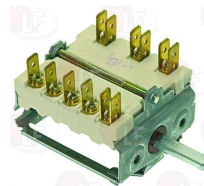

WHIRLPOOL 159238

WHIRLPOOL 771985003713

3057089 SELECTOR SWITCH 0-6 POSITIONS
contact capacity 16A 250V - max 150°C
D shaft ø 6x4.6 mm

WHIRLPOOL 771985000478

3057092 SELECTOR SWITCH 0-6 POSITIONS
contact capacity 16A 250V - max 150°C
D-shaft ø 6x4.6 mm