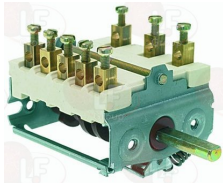

WHIRLPOOL 483286009633

3057076 SELECTOR SWITCH 0-6 POSITIONS
contact capacity 16A 250V - max 150°C
D shaft ø 6x4.6 mm