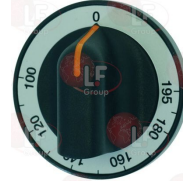

WHIRLPOOL 483286009632

Suitable for:

3241221 BLACK KNOB ø 70 mm 100-195°C
 D shaft hole 6x4.6 mm

WHIRLPOOL 483286009353

3241832 BLACK KNOB ø 70 mm 105-185°C
 D shape hole 8x6.5 mm
 for Fryer (WHIRLPOOL) - Series 700