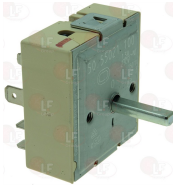

WHIRLPOOL 481227328049

3350035 ENERGY ADJUSTER

contact capacity 230V 13A
max temperature 125°C
D-shaped pin \varnothing 6x4.6 mm

WHIRLPOOL 483286000526

WHIRLPOOL 483286009166

Feet

3313059 ADJUSTAB.S/STEEL FOOT \varnothing 1"1/4 x h 135 mm