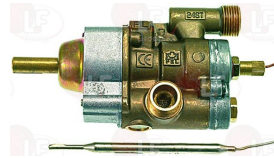

WHIRLPOOL 158369

3345005 THERMOSTATIC TAP 25ST
adjustment temperature 140-300°C
connections M16x1.5 mm
thermocouple connection M8x1
bulb $\varnothing$ 6x120 mm
capillary length 1200 mm
D-shaped pin $\varnothing$ 8x6.5 mm