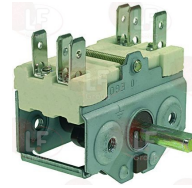

WHIRLPOOL 483286009387

3057013 SELECTOR SWITCH 0-1 0-1 POSITIONS
contact capacity 32A 250V - max 150°C
D-shaft \varnothing 6x4.6 mm

WHIRLPOOL 150857

WHIRLPOOL 771985002317

3057017 SELECTOR SWITCH 0-1 0-1 POSITIONS
contact capacity 16A 250V - max 150°C
D-shaped pin \varnothing 6x4.6 mm