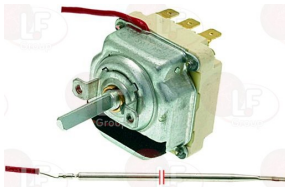

D-shaped pin \varnothing 6x4.6 mm
covered capillary length 2800 mm - 10A 400V
bulb \varnothing 4x235 mm

WHIRLPOOL 151361

WHIRLPOOL 154931

WHIRLPOOL 480181700005

WHIRLPOOL 771985002321

3444221 THREE-PHASE THERMOSTAT 140°C