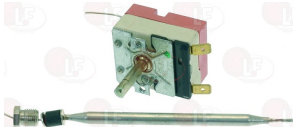

WHIRLPOOL 481227118031

3444746 SINGLE-PHASE THERMOSTAT 30-110°C
D-shaped pin $\varnothing$ 6x4.6 mm
covered capillary length 3000 mm - 16A 230V
bulb $\varnothing$ 3.1x197 mm