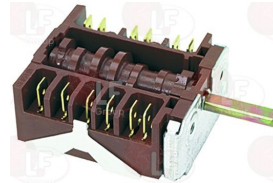

WHIRLPOOL 202022

WHIRLPOOL 481227328239

3057024 SELECTOR SWITCH 0-6 POSITIONS
contact capacity 16A 250V - max 150°C
D-shaped pin ø 6x4.6 mm

WHIRLPOOL 483286009633

3057076 SELECTOR SWITCH 0-6 POSITIONS
contact capacity 16A 250V - max 150°C
D shaft ø 6x4.6 mm