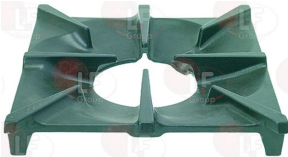

WHIRLPOOL 771985000079

3185001 PAN SUPPORT GRID 400x345 mm