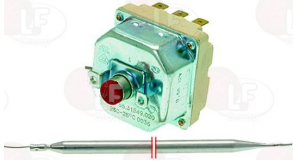

Suitable for:

3444036 THREE-PHASE THERMOSTAT 245°C
with manual reset
capillary length 1200 mm - 10A 400V
bulb $\varnothing$ 6x160 mm

WHIRLPOOL 152331

WHIRLPOOL 771985002529

Suitable for:

3444436 THREE-PHASE THERMOSTAT 245°C
with manual reset
covered capillary length 2700 mm - 20A 400V
bulb $\varnothing$ 6x90 mm
for Fryer (WHIRLPOOL)
for Hot plate (WHIRLPOOL)