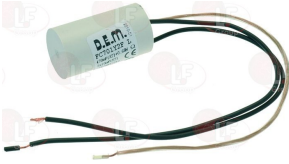

WHIRLPOOL 483286009381

3500348 GAS NOZZLE M10x1 \varnothing 2,45 mm
for Pasta cooker gas (WHIRLPOOL) AGB448 - AGB450

WHIRLPOOL 483286009306

Interference suppression filters

3160479 INTERFERENCE SUP. FILTER D.E.M.FC701Y2FL
0.47 μ F