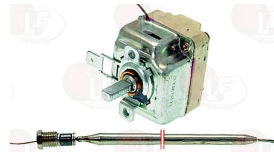

WHIRLPOOL 481227118027

3444380 SINGLE-PHASE THERMOSTAT 90-180°C
 D-shaped pin \varnothing 6x4.6 mm
 capillary length 900 mm - 16A 250V
 bulb \varnothing 6x135 mm - with adapter nipple band M9x1

WHIRLPOOL 481281719379