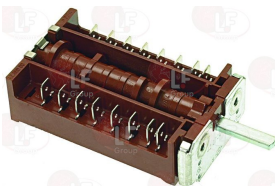

WHIRLPOOL 771985000478

3057092 SELECTOR SWITCH 0-6 POSITIONS
contact capacity 16A 250V - max 150°C
D-shaft ø 6x4.6 mm