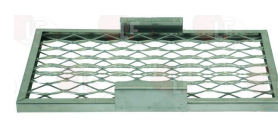

WHIRLPOOL 483286009669

Lava rock grids

3185051 STAINLESS STEEL GRILL 440x290x20 mm

WHIRLPOOL 156657

WHIRLPOOL 771985003344

3185103 STAINLESS STEEL GRILL 445x285x20 mm

WHIRLPOOL 771985012231

3185059 STAINLESS STEEL GRILL 600x345x20 mm
for new series