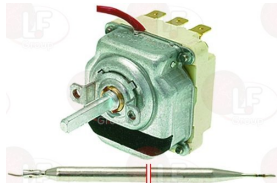

WHIRLPOOL 483286000171

3444166 THREE-PHASE THERMOSTAT 95-180°C
D-shaped pin $\varnothing$ 6x4.6 mm
covered capillary length 1800 mm - 10A 400V
bulb $\varnothing$ 6x135 mm - with adapter nipple bland M9x1
with complete tank joint M12x1