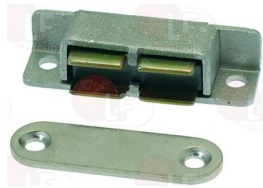

WHIRLPOOL 77198500440

3242115 DOOR LOCK MAGNET ø 33 mm