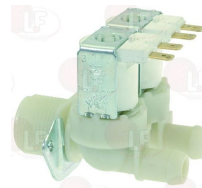

WHIRLPOOL 169262

3120166 SOLENOID VALVE 263A 220/240V $\varnothing$ 14 mm
solenoid valve 90° - 220/240V 50/60Hz - max 90°C
inlet 3/4" - triple outlet $\varnothing$ 14 mm