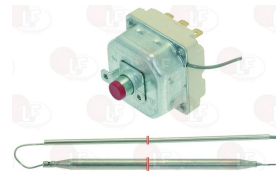

WHIRLPOOL 154932

WHIRLPOOL 771985003052

3444575 THREE-PHASE THERMOSTAT 285°C
with manual reset
covered capillary 940 mm - 20A 380V
bulb $\varnothing$ 6x157 mm
for Boiling pan (WHIRLPOOL) - Series H900