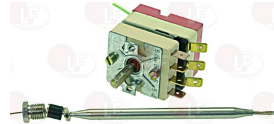

WHIRLPOOL 483286000173

WHIRLPOOL 483286009348

3444672 SINGLE-PHASE THERMOSTAT 30-110°C
 complete with switch
 D-shaped pin \varnothing 6x4.6 mm
 covered capillary length 2400 mm - 16A 230V
 bulb \varnothing 6x110 mm - with adapter nipple bland M9x1