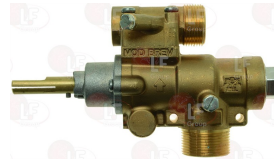

Suitable for:

Suitable for:

3348003 GAS TAP 22S/V
with pilot flame
with vertical flange
fittings $\varnothing$ M20x1.5mm
with flow regulator
thermocouple connection M9x1
D-shaped pin $\varnothing$ 10x8 mm

3348011 GAS TAP 23S/O
with pilot flame
with horizontal flange
inlet fitting M28x1.5mm
outlet connection M24x1.5mm
with flow regulator
thermocouple connection M9x1
D-shaped pin $\varnothing$ 10x8 mm