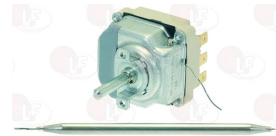

D-shaped pin \varnothing 6x4.6 mm
capillary length covered 900 mm - 16A 250V
button bulb \varnothing 14x10 mm
complete with nut and gasket

WHIRLPOOL 481227118049

3744064 THERMOSTAT THREE-PHASE 30-90°C

D-shaped pin \varnothing 6x4.6 mm
capillary length 900 mm
bulb \varnothing 6x130 mm