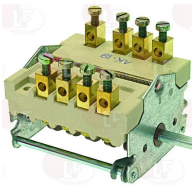

WHIRLPOOL 481227328244

3057015 SELECTOR SWITCH 0-1-0-1 POSITIONS
contact capacity 16A 250V - max 150°C
D-shaped pin $\varnothing$ 6x4.6 mm