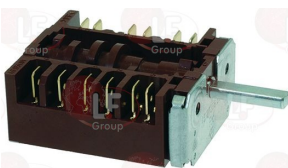

WHIRLPOOL 481227328013

3057079 SELECTOR SWITCH 0-9 POSITIONS
contact capacity 16A 250V - max 150°C
D shaft ø 6x4.6 mm
for Kitchen electric (WHIRLPOOL) AGB496 - AGB497
for Kitchen gas (WHIRLPOOL) AGB493 - AGB495
AGB582