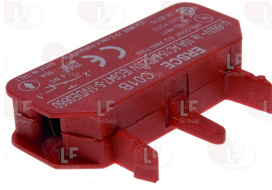

Suitable for:

5022628 CONTACT NO
6A- 230V

WHIRLPOOL 483286009406

WHIRLPOOL

Suitable for:

3319920 BLACK TWO-POLE SWITCH 16A 250V