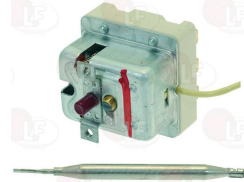

WHIRLPOOL 104472

WHIRLPOOL 771985000460

3444439 THREE-PHASE THERMOSTAT 245°C
with manual reset
covered capillary length 900 mm
bulb $\varnothing$ 6x80 mm
for Fryer (WHIRLPOOL) - Series 900