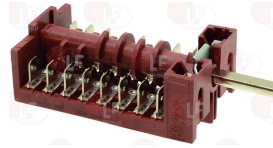

WHIRLPOOL 771985000685

Suitable for:

3057031 SELECTOR SWITCH 0-4 POSITIONS
contact capacity 32A 250V-25A 400V - max 150°C
D-shaft ø 6x4.6 mm

WHIRLPOOL 202285

Suitable for:

3057141 SELECTOR SWITCH 0-4 POSITIONS
contact capacity 16A 250V - max 150°C
D-shaped pin 6x4.6 mm