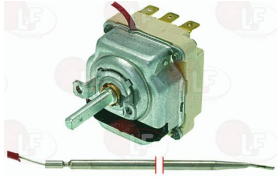

Suitable for:

3444044 THREE-PHASE THERMOSTAT 60-260°C
D-shaped pin $\varnothing$ 6x4.6 mm
covered capillary length 1300 mm - 10A 400V
bulb $\varnothing$ 4x130 mm

WHIRLPOOL 151362

WHIRLPOOL 771985002382

Suitable for:

3444594 THREE-PHASE THERMOSTAT 65-200°C
D-shaped pin $\varnothing$ 6x4.6 mm
capillary length 880 mm
bulb $\varnothing$ 6x77 mm - with adapter nipple bland M9x1
with complete tank joint M12x1