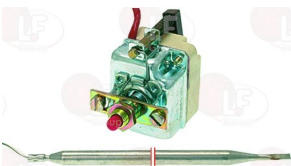

WHIRLPOOL 157347

3444080 SINGLE-PHASE THERMOSTAT 220°C
with manual reset
covered capillary length 2020 mm - 16A 250V
bulb $\varnothing$ 6x133 mm