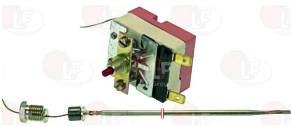

WHIRLPOOL 131482

3444670 SINGLE-PHASE THERMOSTAT 190°C
with manual reset
capillary length 350 mm - 16A 250V
bulb $\varnothing$ 3.1x178 mm - with adapter nipple bland M9x1