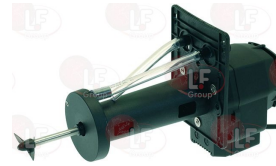

CELLI 52522

Suitable for:

3240803 MOTOR MIXER WITH PUMP SAMEC MID-7
230V 50Hz 64W 2750 Rpm
inlet and outlet 1/2"