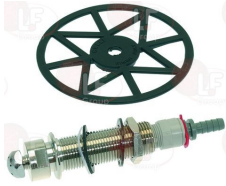

CELLI 47335

CELLI 47336

**3357028 S/STEEL TAP FC4 WITH COMPENSATOR**  
threaded connection 5/8 - shaft length 35 mm  
shaft hole  $\varnothing$  7 mm  
with knob return spring  
for water

CELLI 52727

**3357035 STAINLESS STEEL SPOUT**  $\varnothing$  10 mm  
for FC tap

CELLI 8060

Suitable for:

CELLI

Suitable for:

## Drip trays for refrigeration

**3015048 CHROMEPLATED GLASSFOUNTAIN ASSY**

CELLI 31402

**3015078 WATER DRAIN SET**  
overall length 94 mm  
base  $\varnothing$  31 mm - hose end  $\varnothing$  14 mm

CELLI 31004