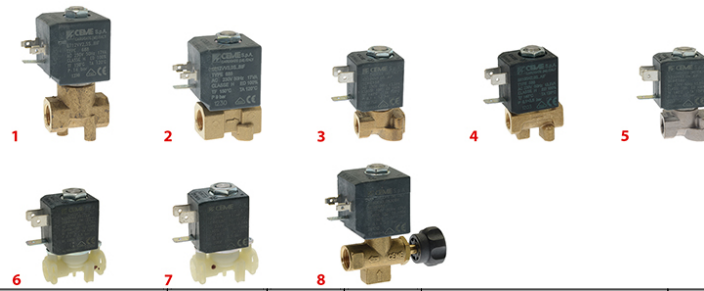

ACCESSORIES FOR VIBRATORY PUMPS ULKA

Photo	LF Code	Description
1	1122609	BY PASS - 1/8"F
1	1349276	BY PASS - 1/8"M-1/8"F
2	1331019	VALVE S2
2	1331020	VALVE S3BP
2	1331040	VALVE S3HPR
3	1331041	VALVE S11/B
4	1349651	FITTING - RACCORDO
5	1349652	FITTING - RACCORDO

COILS CEME

Photo	LF Code	Model	Width-height-depth (mm)
1	1199316	B4 13.5VA 230V 50Hz	22x30x27.5

SOLENOID VALVES CEME 2 WAYS

Photo	LF Code	Connections (\varnothing)	Orifice (\varnothing)	Seal	Model	Coil type	Suitable for
1	1120230	1/4	2.5	VITON	6712	B6 17VA 230V 50Hz	---
1	1120231	1/4	2.8	VITON	6712	B6 17VA 230V 50Hz	---
2	1120232	1/4	3.0	VITON	6612	B6 17VA 230V 50Hz	---
3	1120236	1/8	2.0	VITON	5220	B4 13.5VA 230V 50Hz	---
4	1120186	1/8	2.0	VITON	5510	B4 13.5VA 230V 50Hz	RDL 14210040
5	1120237	1/8	2.0	VITON	5220	B4 13.5VA 230V 50Hz	---
5	1120238	1/8	2.0	VITON	5220	B4 14VA 100/120V 60Hz	---
6	1120254	QUICK - RAPIDI	2.7	NBR	5220	B4 13.5VA 230V 50Hz	DELONGHI 5213210171
7	1120250	QUICK - RAPIDI	2.7	VITON	5220	B4 13.5VA 230V 50Hz	DELONGHI 5213215771
8	1120471	1/4	3.0	VITON	6660	B6 17VA 230V 50Hz	NUOVA SIMONELLI 04100024

SOLENOID VALVES CEME 3-WAYS

Photo	LF Code	Connections (\varnothing)	Orifice (\varnothing)	Seal	Outlet (\varnothing)	Model	Coil type	Suitable for
1	1120228	---	1.5	VITON	1/8	6270	B6 17VA 230V 50Hz	---
2	1120229	1/8	1.5	VITON	1/8	6211	B6 17VA 230V 50Hz	---
3	1120233	1/8	1.2	VITON	7 mm	5320	B4 13.5VA 230V 50Hz	---
3	1120174	1/8	2.0	VITON	7 mm	5315	B4 13.5VA 230V 50Hz	LAVAZZA 10079018
3	5020858	1/8	2.0	VITON	7 mm	5320	B4 17VA 208/240V 50/60Hz	NUOVA SIMONELLI 04100054
4	1120234	1/8	1.2	VITON	7 mm	5320	B4 13.5VA 230V 50Hz	---
4	1120235	1/8	1.2	VITON	7 mm	5320	B4 14VA 100/120V 60Hz	---
5	1120257	QUICK - RAPIDI	2.7	VITON	7 mm	5301	B4 13.5VA 230V 50Hz	DELONGHI 5213214021

Suitable for:

CEME

Suitable for:

Fuses

1410502 THERMO FUSE 100°C
for ULKA pumps
adaptable for SAECO

CEME

1410501 THERMO FUSE 155°C
for ULKA pumps

CEME