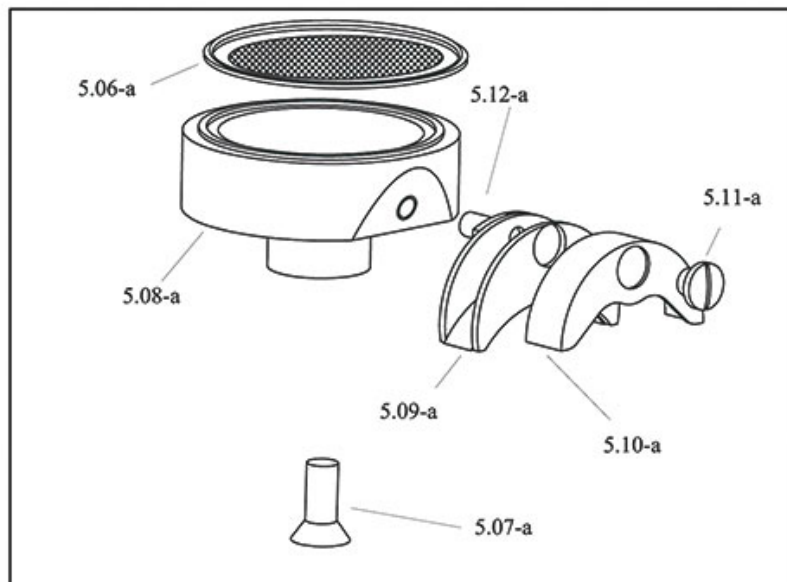

ESSE COFFEE GROUP 14 GRAMS

ESSE

SPINEL

Position	LF code no.	Description
502	3186610	O-RING 04075 RED SILICONE
503	1786273	O-RING 06212 RED SILICONE
504	1510006	GROUP DIFFUSER ø 10.5 mm M12x1 H12
506	1081096	SHOWER SCREEN ø 70 mm TY 14 gr