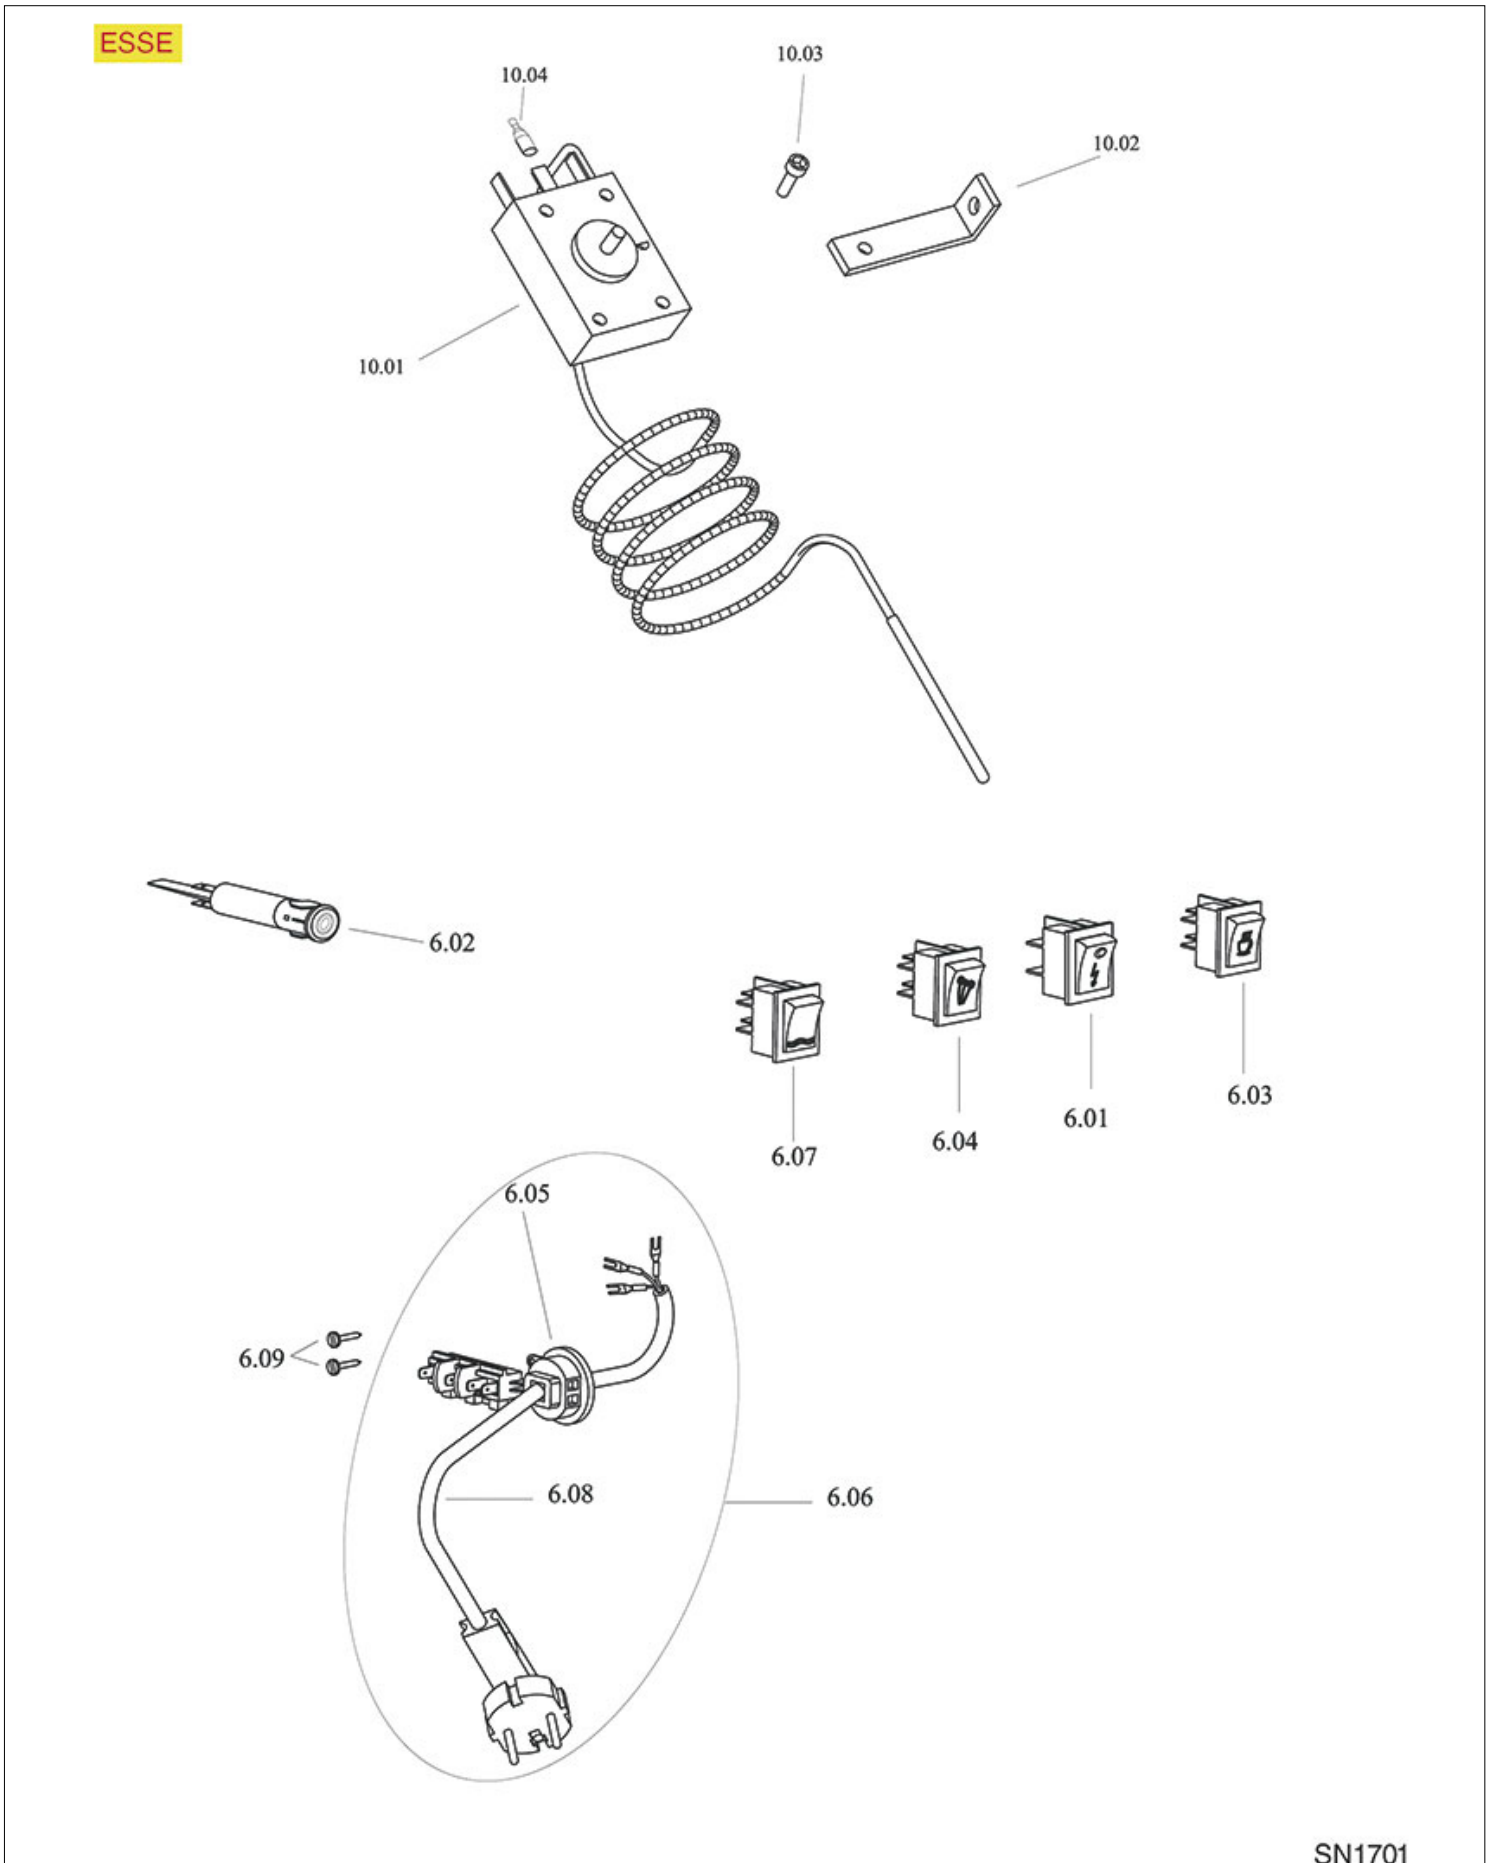

SPINEL

Position	LF code no.	Description
502	3186610	O-RING 04075 RED SILICONE
503	1786273	O-RING 06212 RED SILICONE
504	1510006	GROUP DIFFUSER ø 10.5 mm M12x1 H12
506	1081096	SHOWER SCREEN ø 70 mm TY 14 gr

ESSE SWITCHES