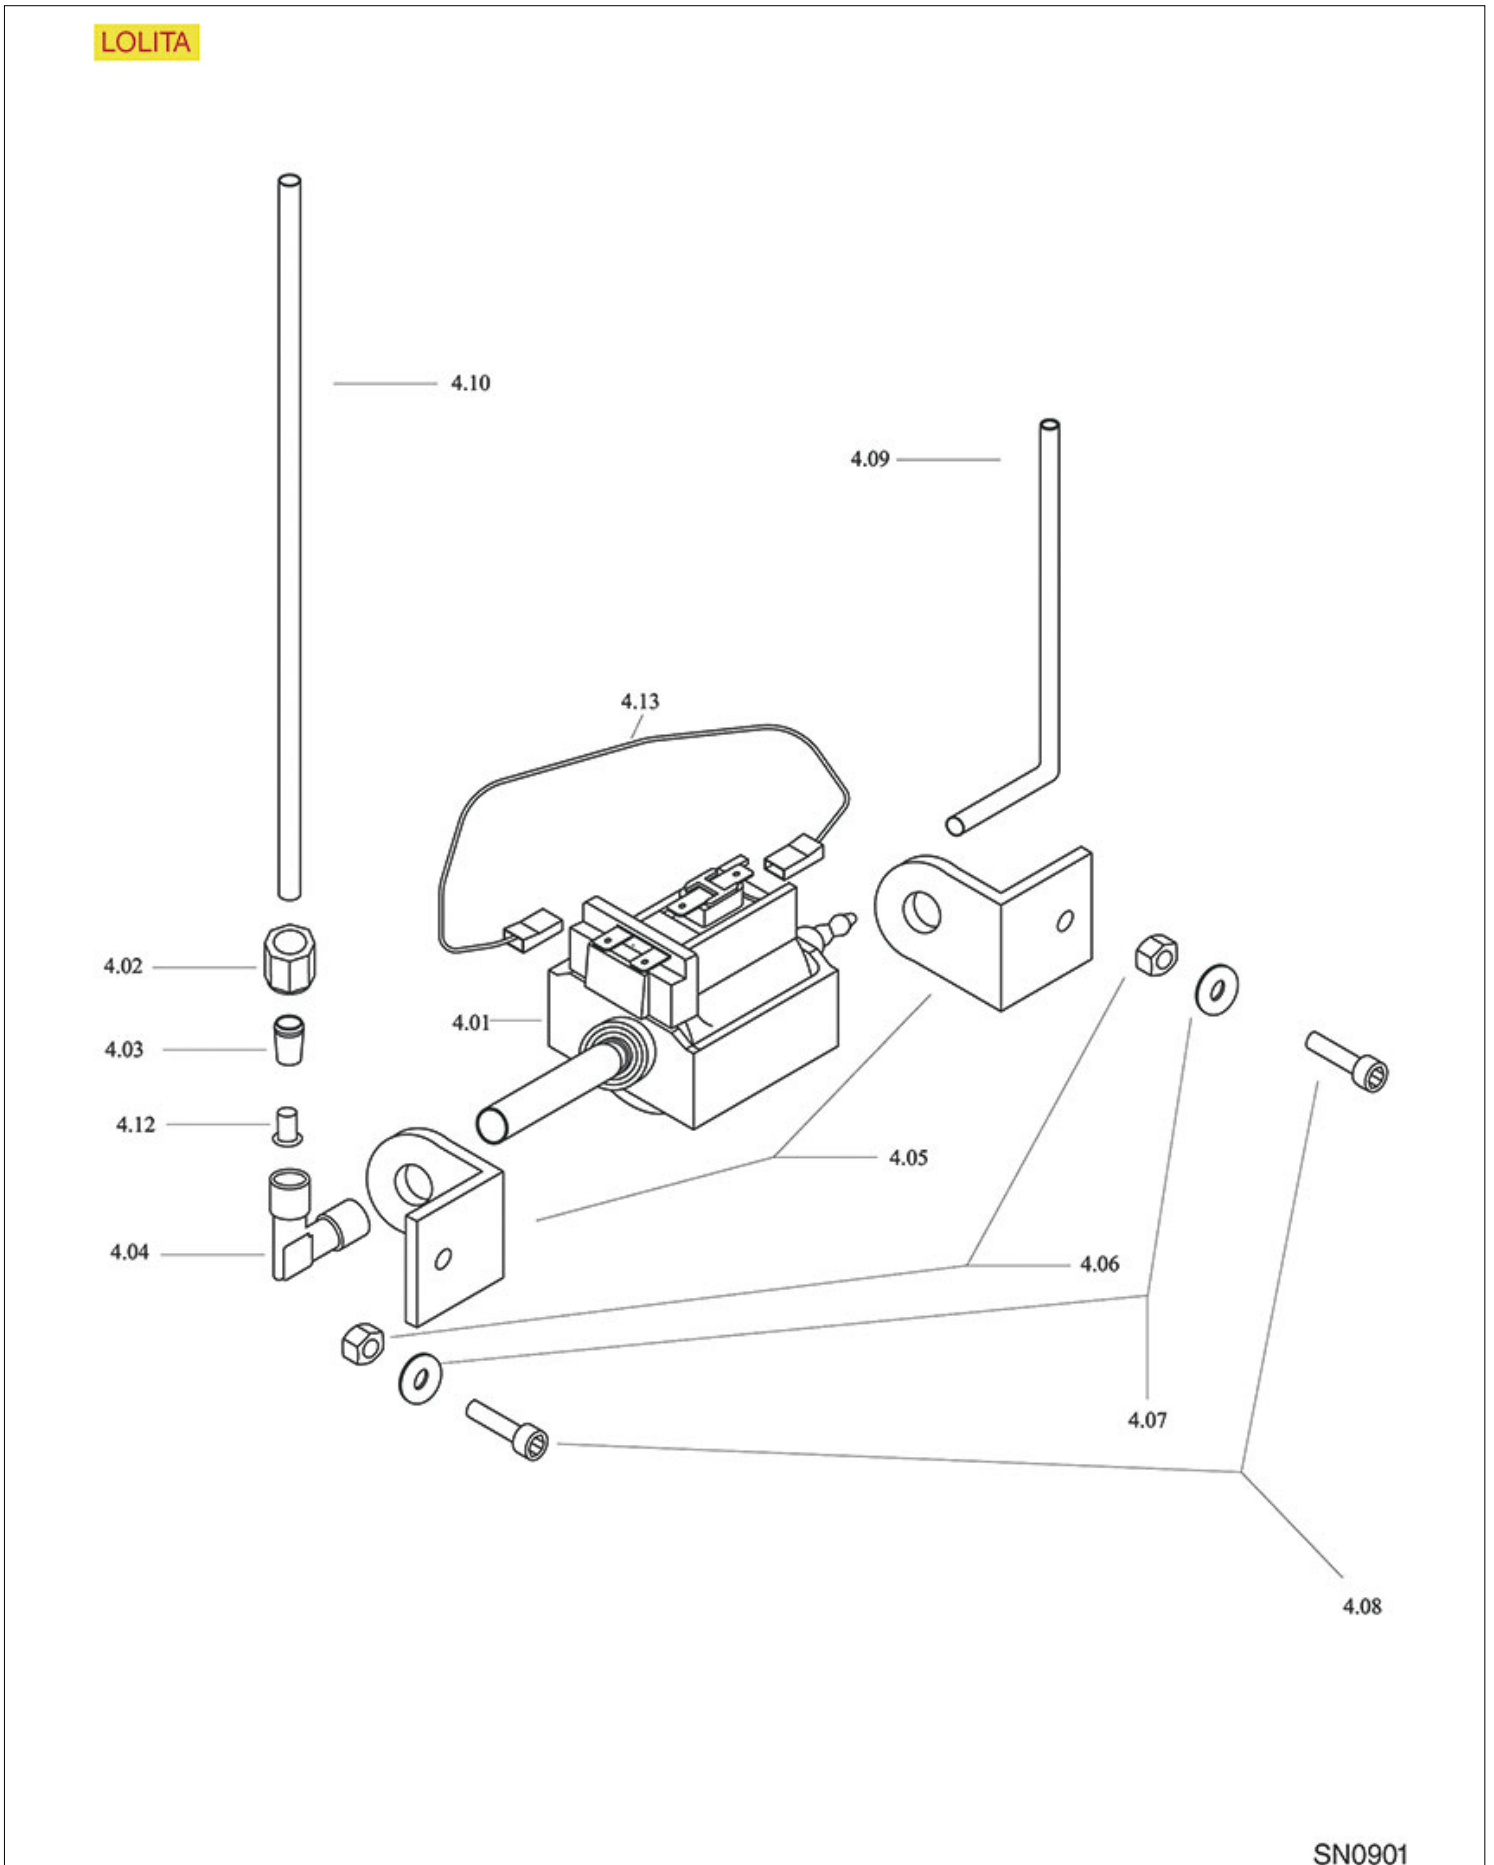

SPINEL

Position	LF code no.	Description
309	3090132	O-RING GASKET 03050 VITON
331	1444206	CONTACT THERMOSTAT 145°C M4
332	1443005	CONTACT THERMOSTAT 98°C M4
336	1120169	3-WAY SOLENOID VALVE AE 240V 50Hz 13VA

LOLITA VIBRATORY PUMP

SN0901

Positions without LF code no.: upon request