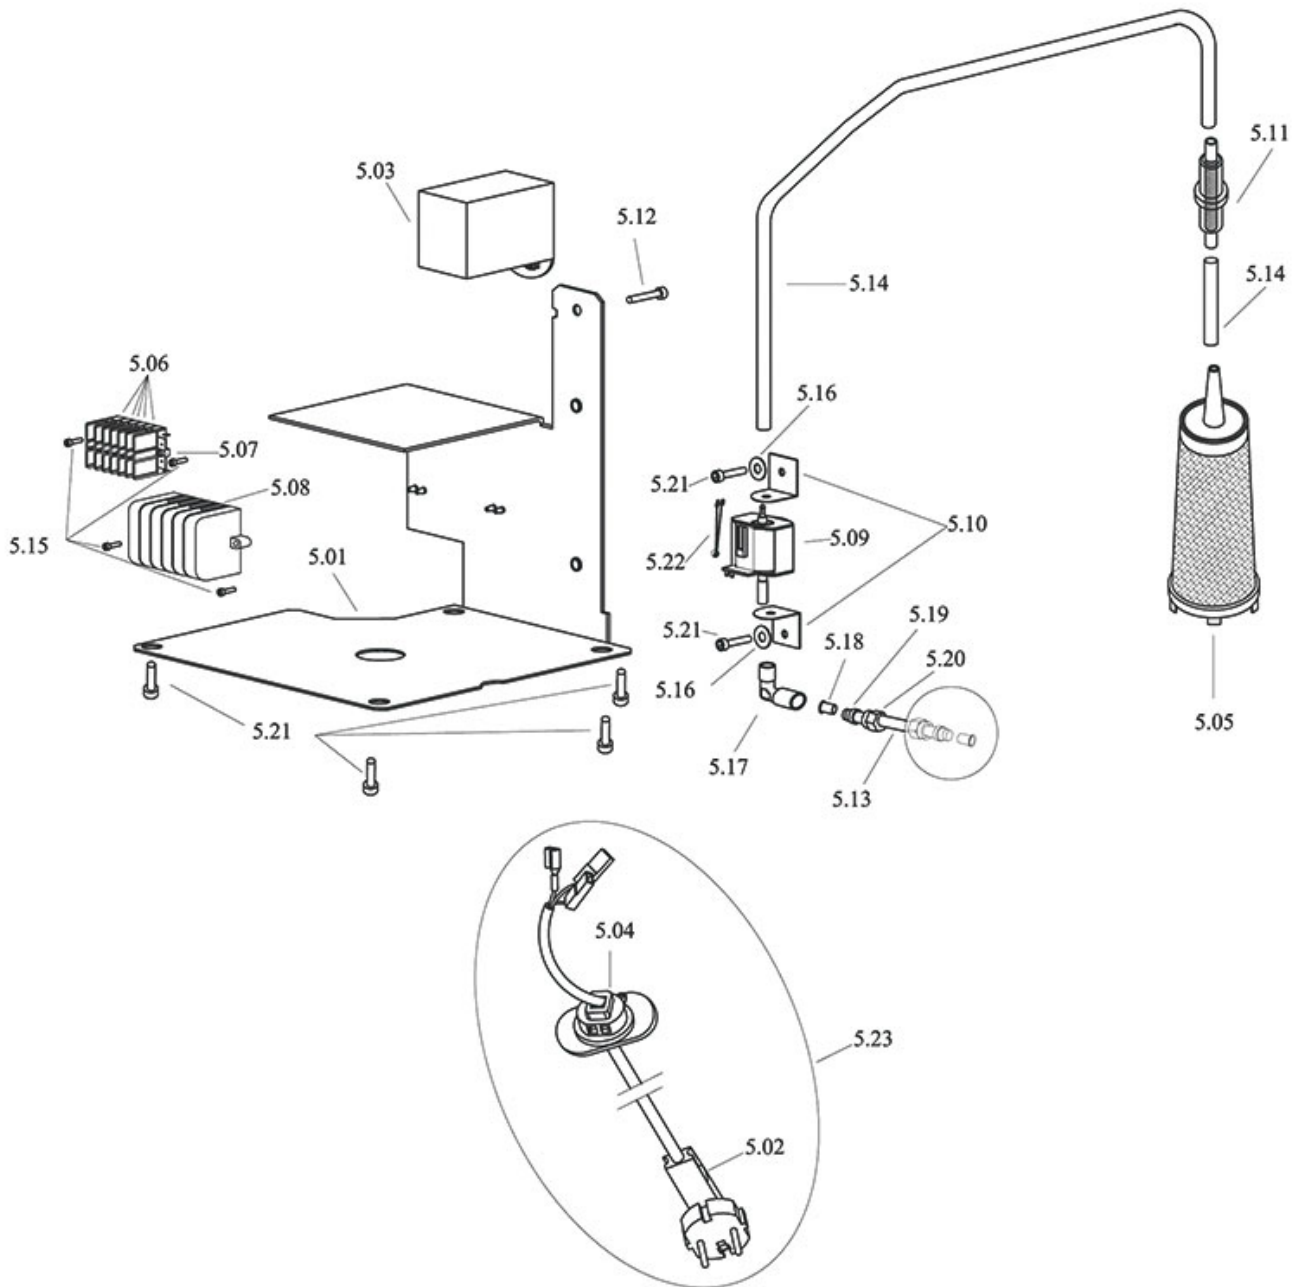

DUE LUX COFFEE VIBRATORY PUMP

DUE LUX

SN5401

SPINEL

Position	LF code no.	Description
505	3010307	WATER SOFTENER FOR OCS NICAL 250
509	1120025	VIBRATORY PUMP EX7 48W 230V 50Hz
511	1160002	INLET PASS-THROUGH FILER