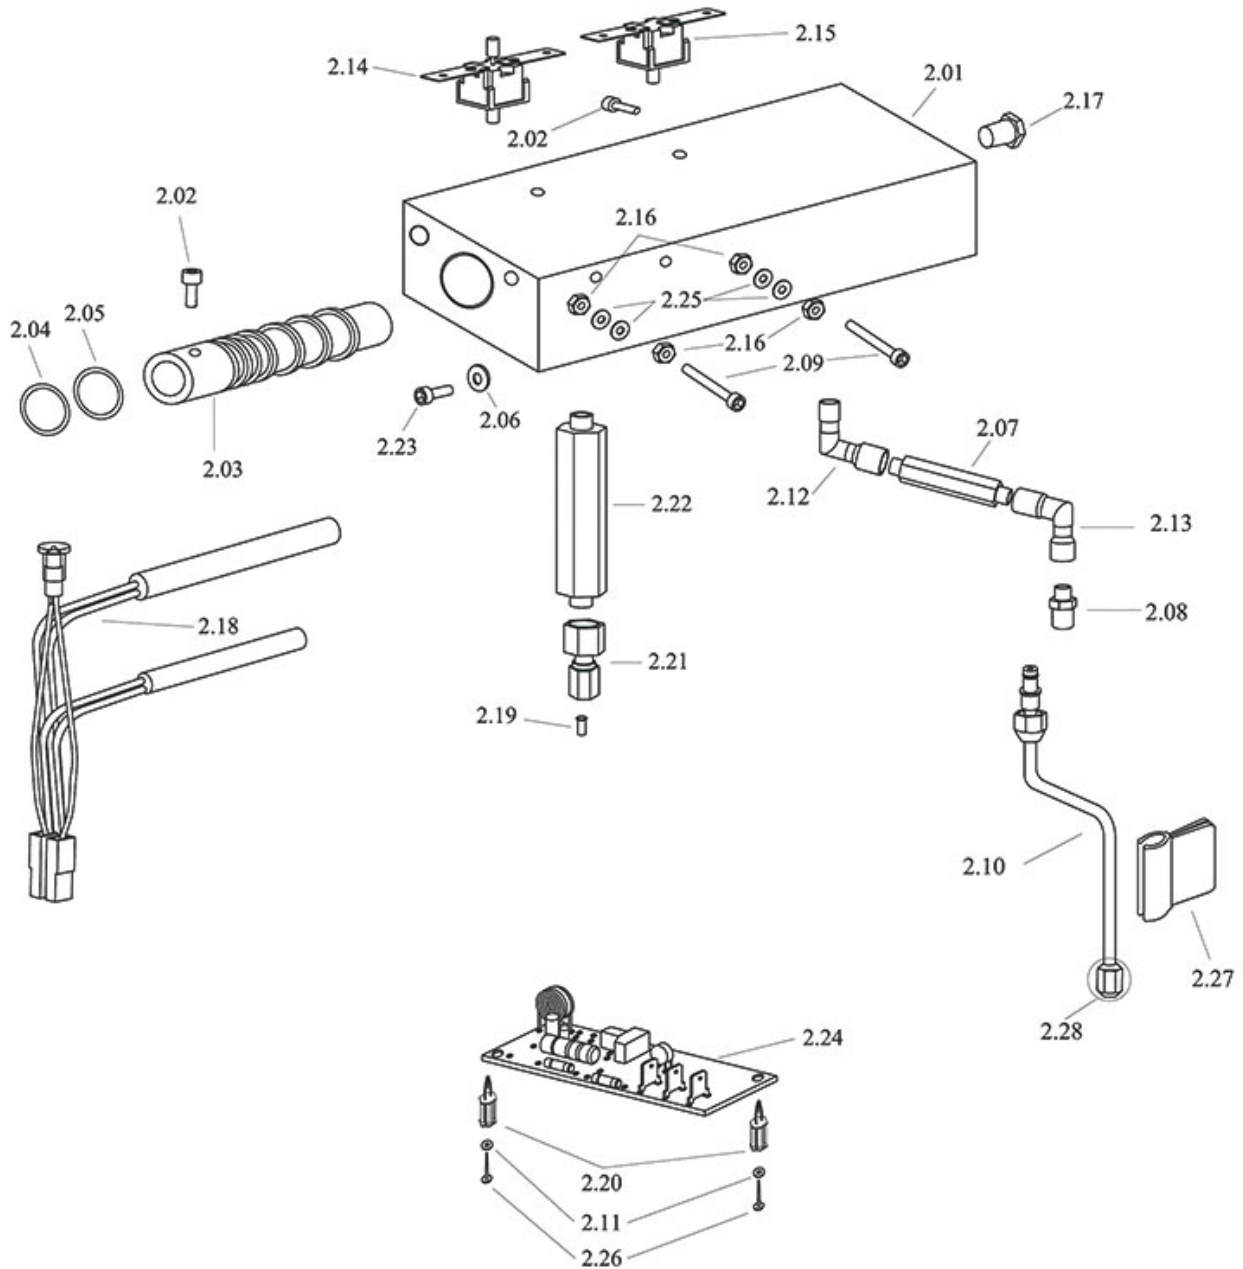

ESSE STEAM EXCHANGER

ESSE

SN13001

Positions without LF code no.: upon request

SPINEL

Position	LF code no.	Description
204	1786276	O-RING 03068 BLACK VITON
205	1186000	O-RING 0123 RED SILICONE
214	1443074	CONTACT THERMOSTAT 250°C M4 16A 250V
215	1443073	CONTACT THERMOSTAT 155°C M4 16A 250V