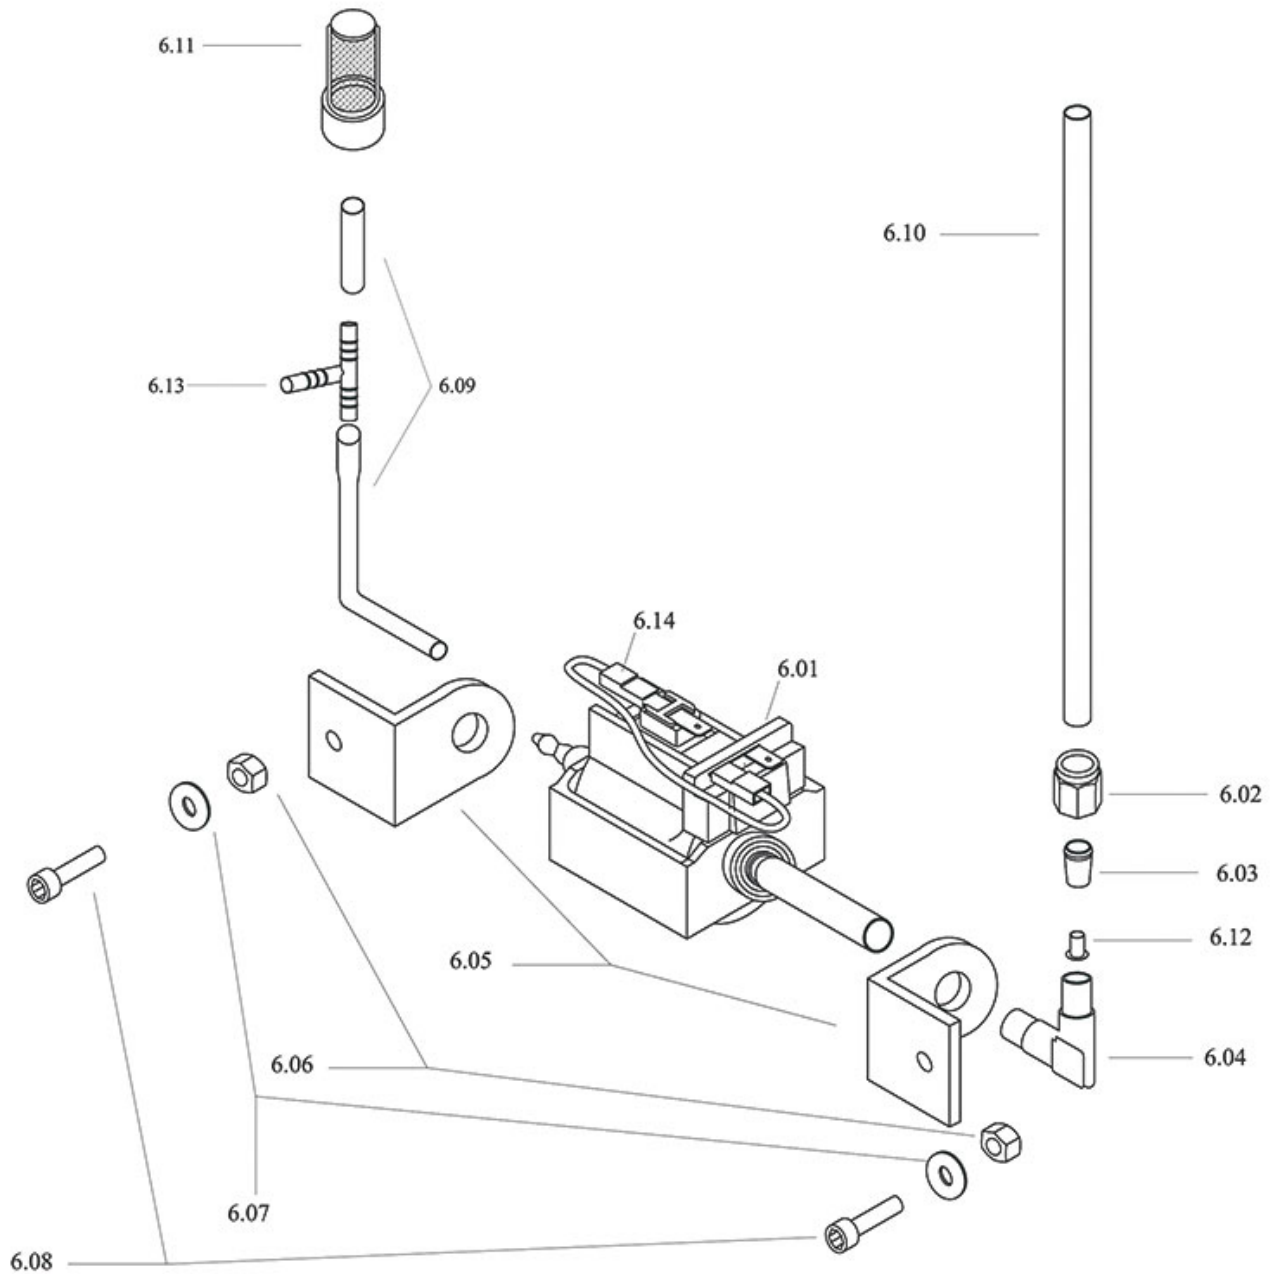

DUE LUX COFFEE VIBRATORY PUMP

DUE LUX

SN5501

SPINEL

Position	LF code no.	Description
601	1122737	VIBRATORY PUMP EP5 48W 230V 50Hz
601	1122741	VIBRATORY PUMP INVENSYS/ARS CP3a/ST
611	1160003	WATER-DRAWING FILER