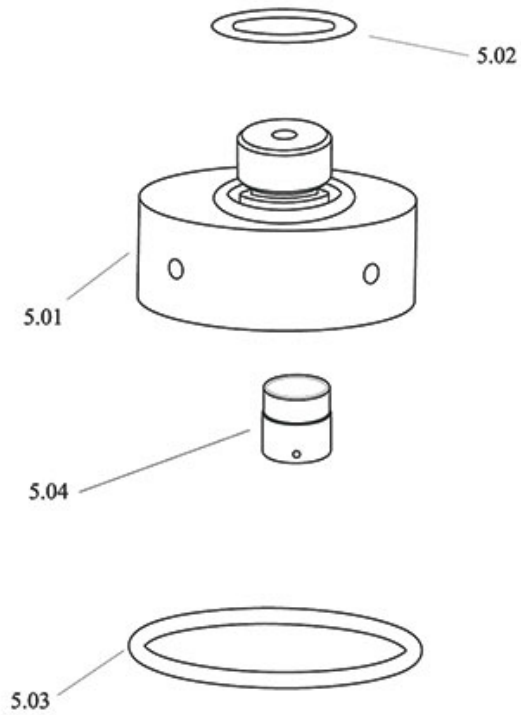

ESSE COFFEE GROUP 14 GRAMS

ESSE

SPINEL

Position	LF code no.	Description
502	3186610	O-RING 04075 RED SILICONE
503	1786273	O-RING 06212 RED SILICONE
504	1510006	GROUP DIFFUSER ø 10.5 mm M12x1 H12
506	1081096	SHOWER SCREEN ø 70 mm TY 14 gr