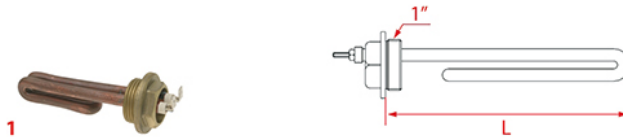

Model	Notes	LF Code	Suitable for
0090-20	SILICON RED	1186647	SAECO 140320762
0060-30	SILICON BLACK	5008675	SAECO 140324362
0060-20	SILICON RED	1186867	SAECO 140324459
0080-15	EPDM BLACK	1186675	SAECO 140324961
0040-20	EPDM BLACK	1186252	SAECO 140326661
0380-40	SILICON RED	1186856	SAECO 140329262
0320-40	SILICON RED	1186862	SAECO NM01.044
0050-20	SILICON RED	1186648	SAECO NM01.057
0080-20	EPDM BLACK	1786149	SAECO NM02.004
0055-15	EPDM BLACK	1786150	SAECO NM02.017
0090-25	EPDM BLACK	1786074	SAECO NM02.018
0040-20	EPDM BLACK	1186252	SPAZIALE 04649
0160-20	EPDM BLACK	1186712	SPAZIALE 08289
0060-12	EPDM BLACK	1186713	SPAZIALE 08354
0060-10	SILICON RED	1186550	SPINEL SR.000.060.042
0017-20	EPDM BLACK	1786295	VIBIEMME GUARORVALESPE
0060-10	SILICON RED	1186550	WEGA WY12300013
0250-40	NBR BLACK	1186772	WEGA WY12300027

HEATING ELEMENTS SPINEL

1186993

1186627

Photo	LF Code	Watt - Volt	L (mm)	Groups	Suitable for	For machine model
1	1755276	800W 220V	100	1	SPINEL SR.000.072.004	ESSELUX - MINIMINILUX - UNOLUX