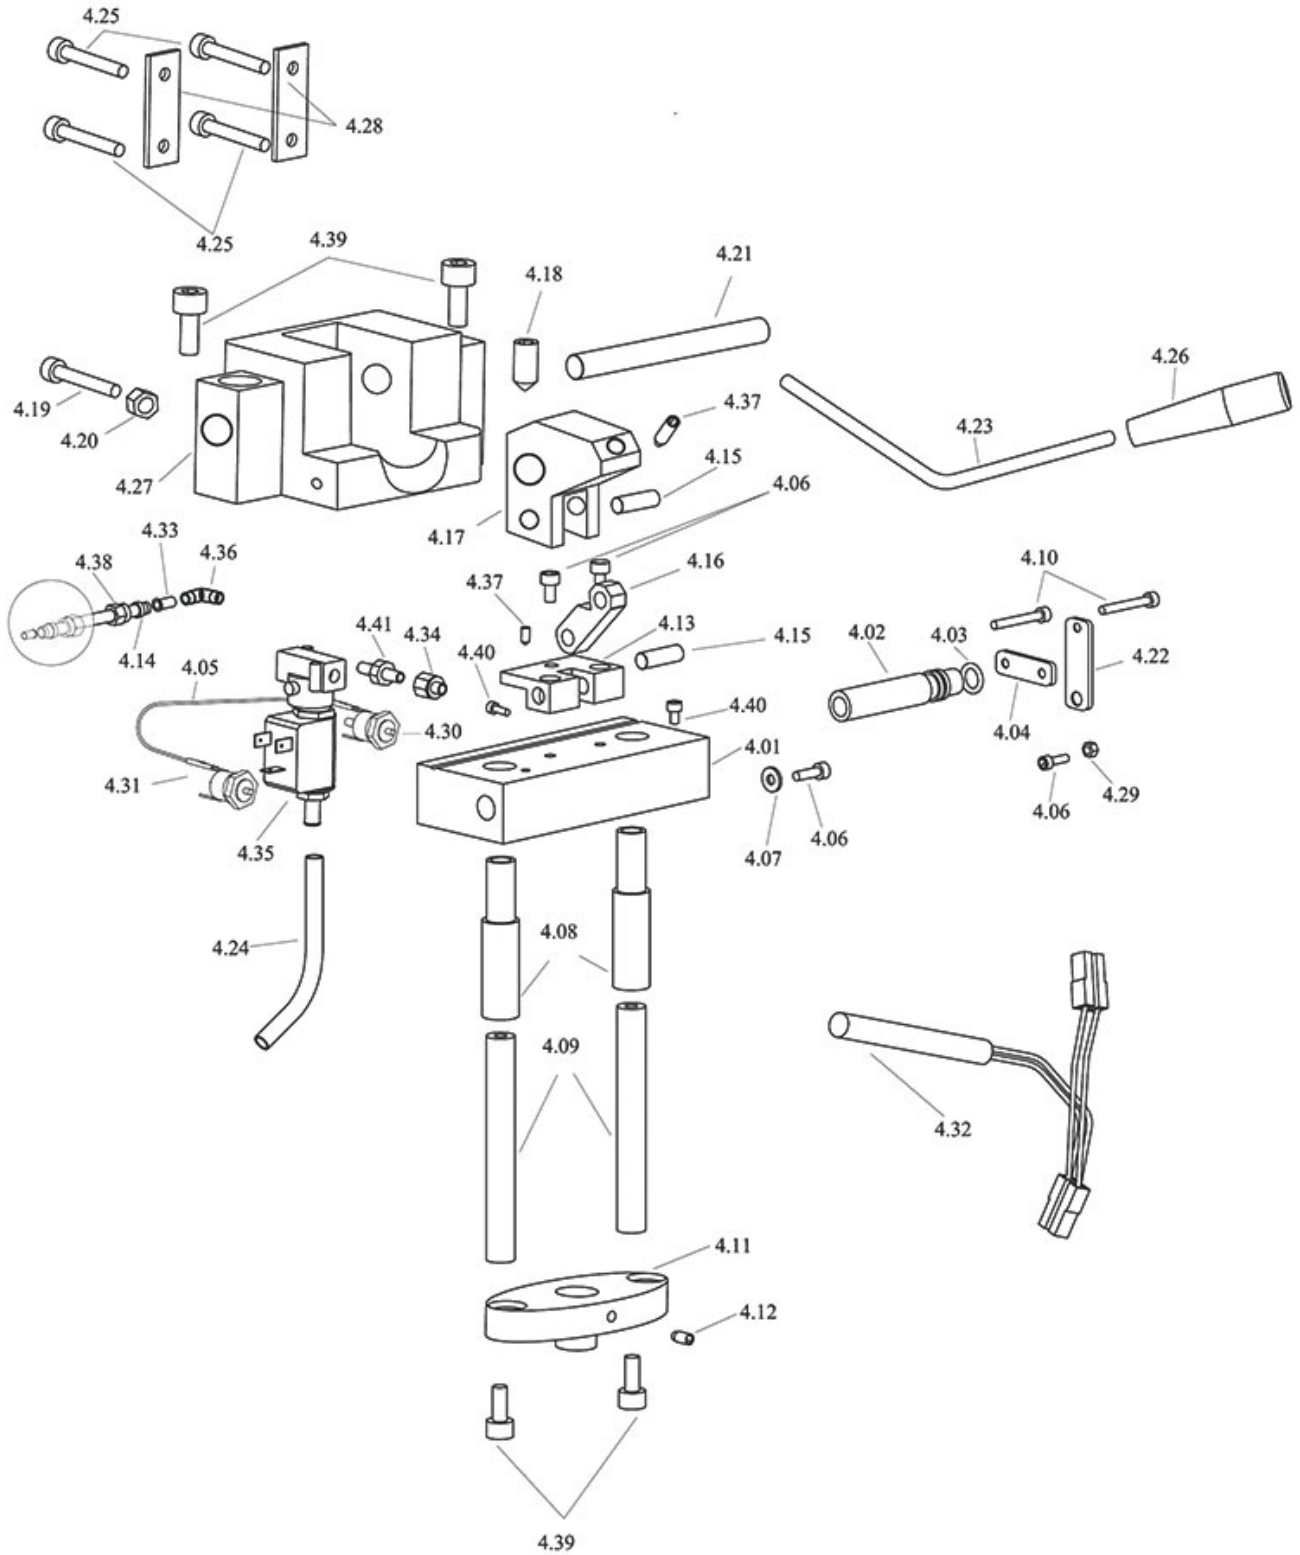

DUE LUX COFFEE EXCHANGER LEFT

DUE LUX

SN5301

SPINEL

Position	LF code no.	Description
403	3090132	O-RING GASKET 03050 VITON
426	3242337	OVEN DOOR HANDLE ø 26x80 mm M10