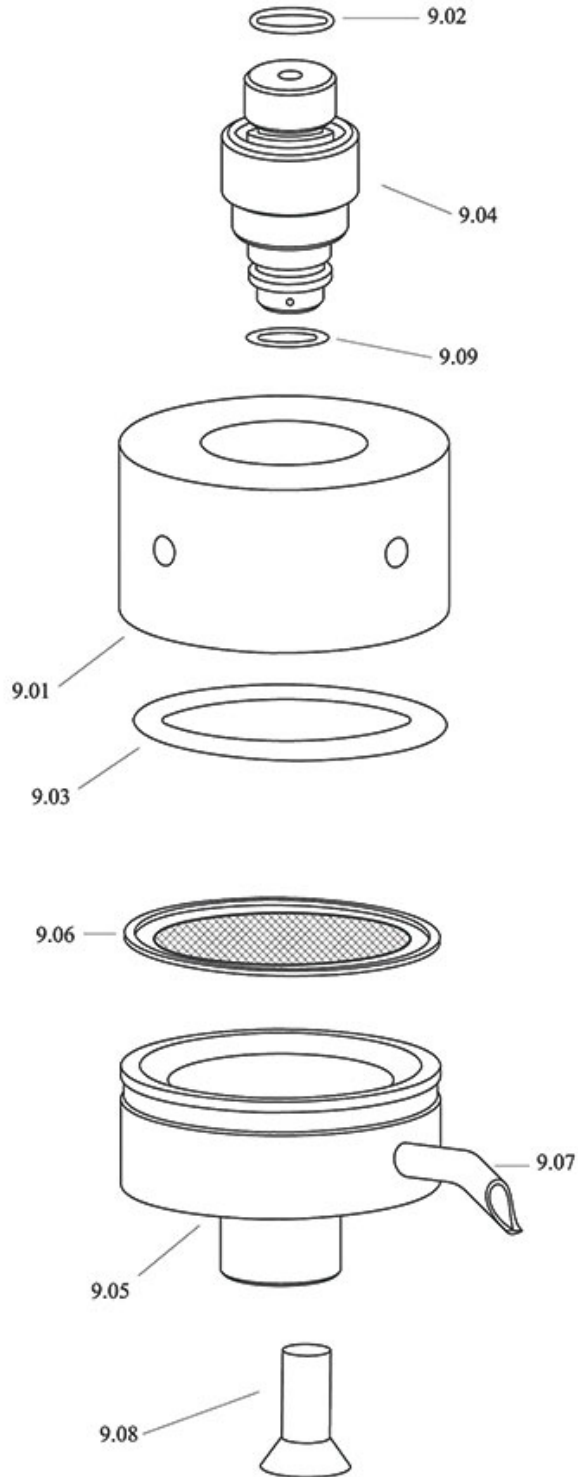

DUE LUX COFFEE GROUP

DUE LUX

SPINEL

Position	LF code no.	Description
902	1786271	O-RING 02068 BLACK VITON
903	1786272	O-RING 06162 VITON
904	1510005	GROUP DIFFUSER M25x1.5 H31.5
906	1081084	SHOWER SCREEN ø 55 mm TY1
906	1081088	SHOWER SCREEN ø 55 mm TY3
909	1186088	O-RING 02037 VITON