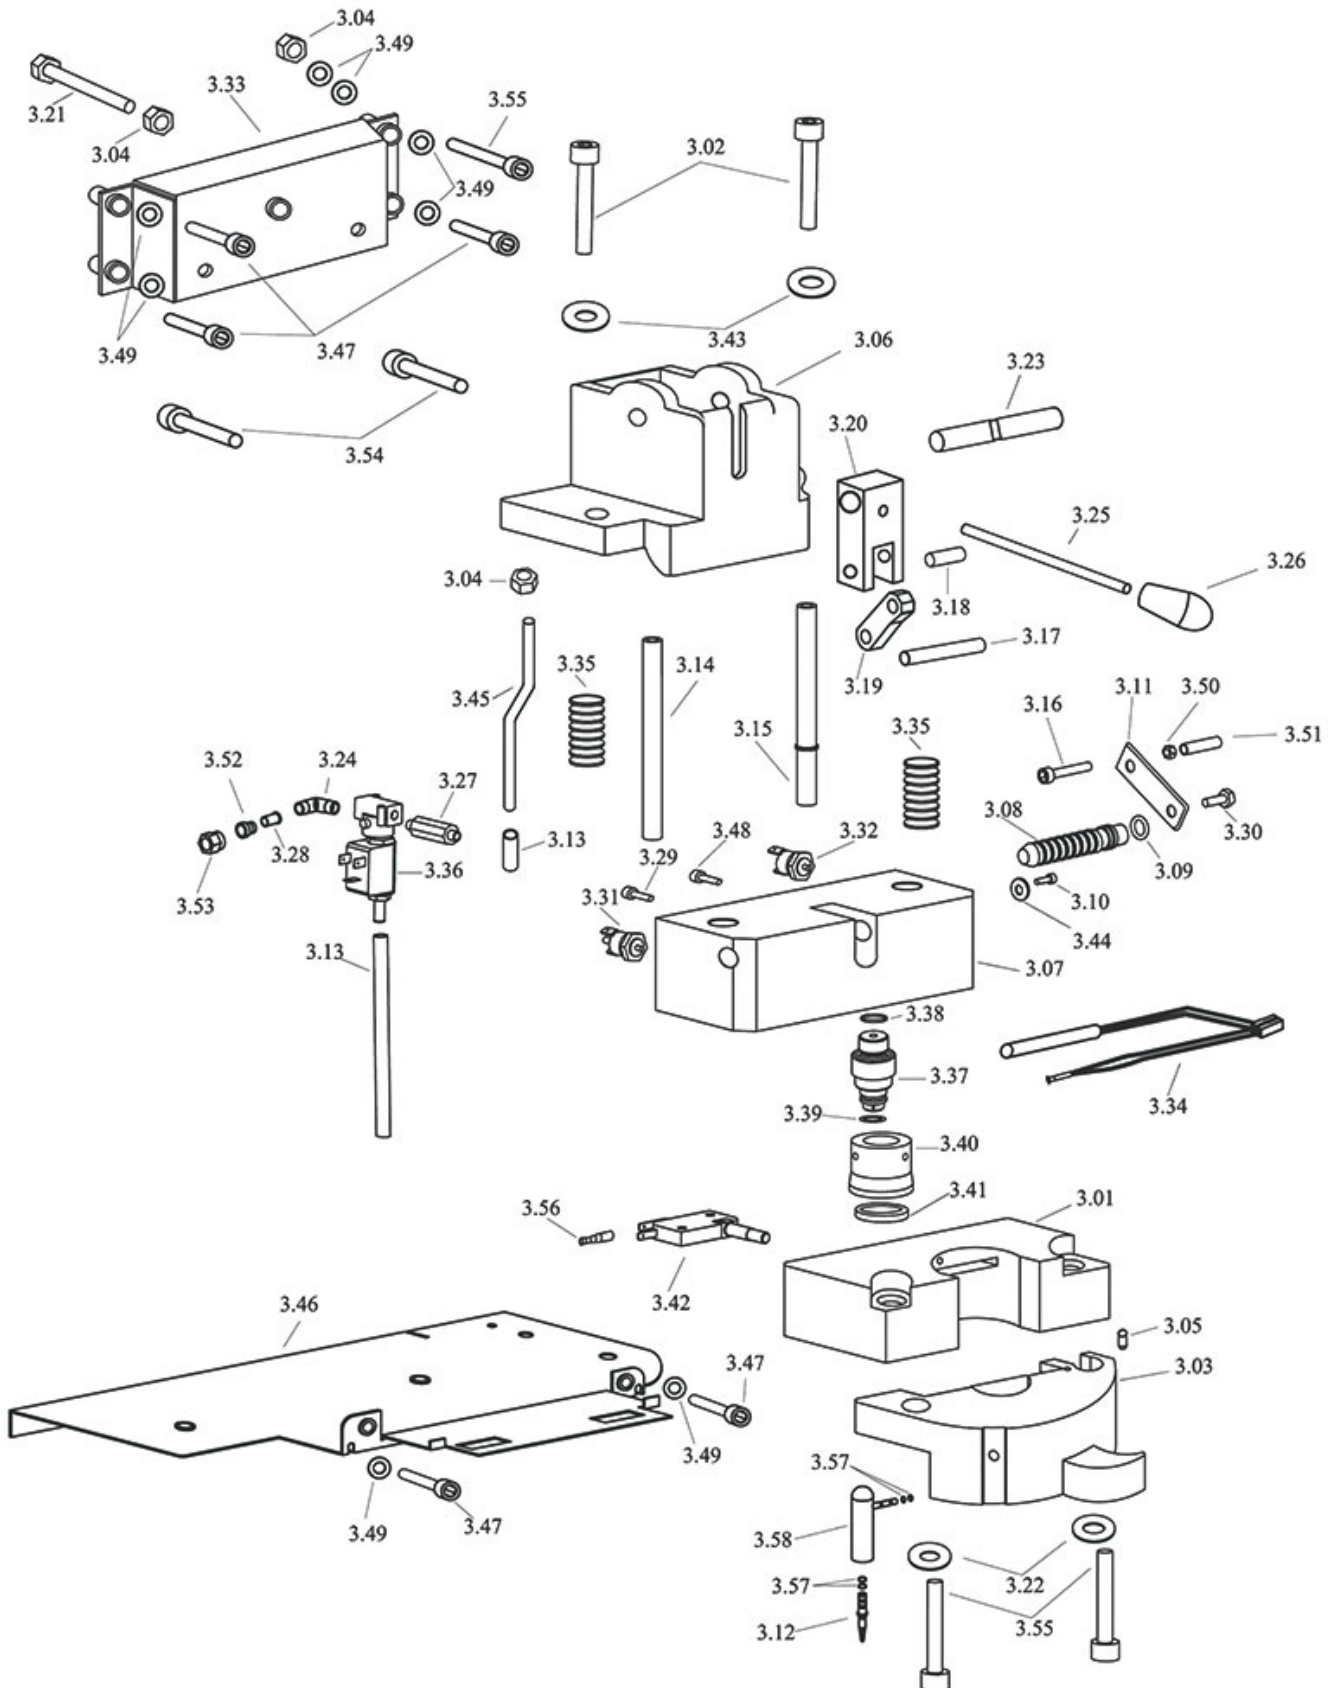

LOLA COFFEE GROUP

LOLA

SN0301

Positions without LF code no.: upon request

SPINEL

Position	LF code no.	Description
309	3090132	O-RING GASKET 03050 VITON
331	1444206	CONTACT THERMOSTAT 145°C M4
332	1443005	CONTACT THERMOSTAT 98°C M4
336	1120169	3-WAY SOLENOID VALVE AE 240V 50Hz 13VA
337	1510005	GROUP DIFFUSER M25x1.5 H31.5
338	1786271	O-RING 02068 BLACK VITON
339	1186088	O-RING 02037 VITON
341	1786270	FLAT GASKET SILICONE ø 40x32x5 mm
342	1240379	MICROSWITCH VR 16A 250V
357	1186550	O-RING M 0060-10 RED SILICONE