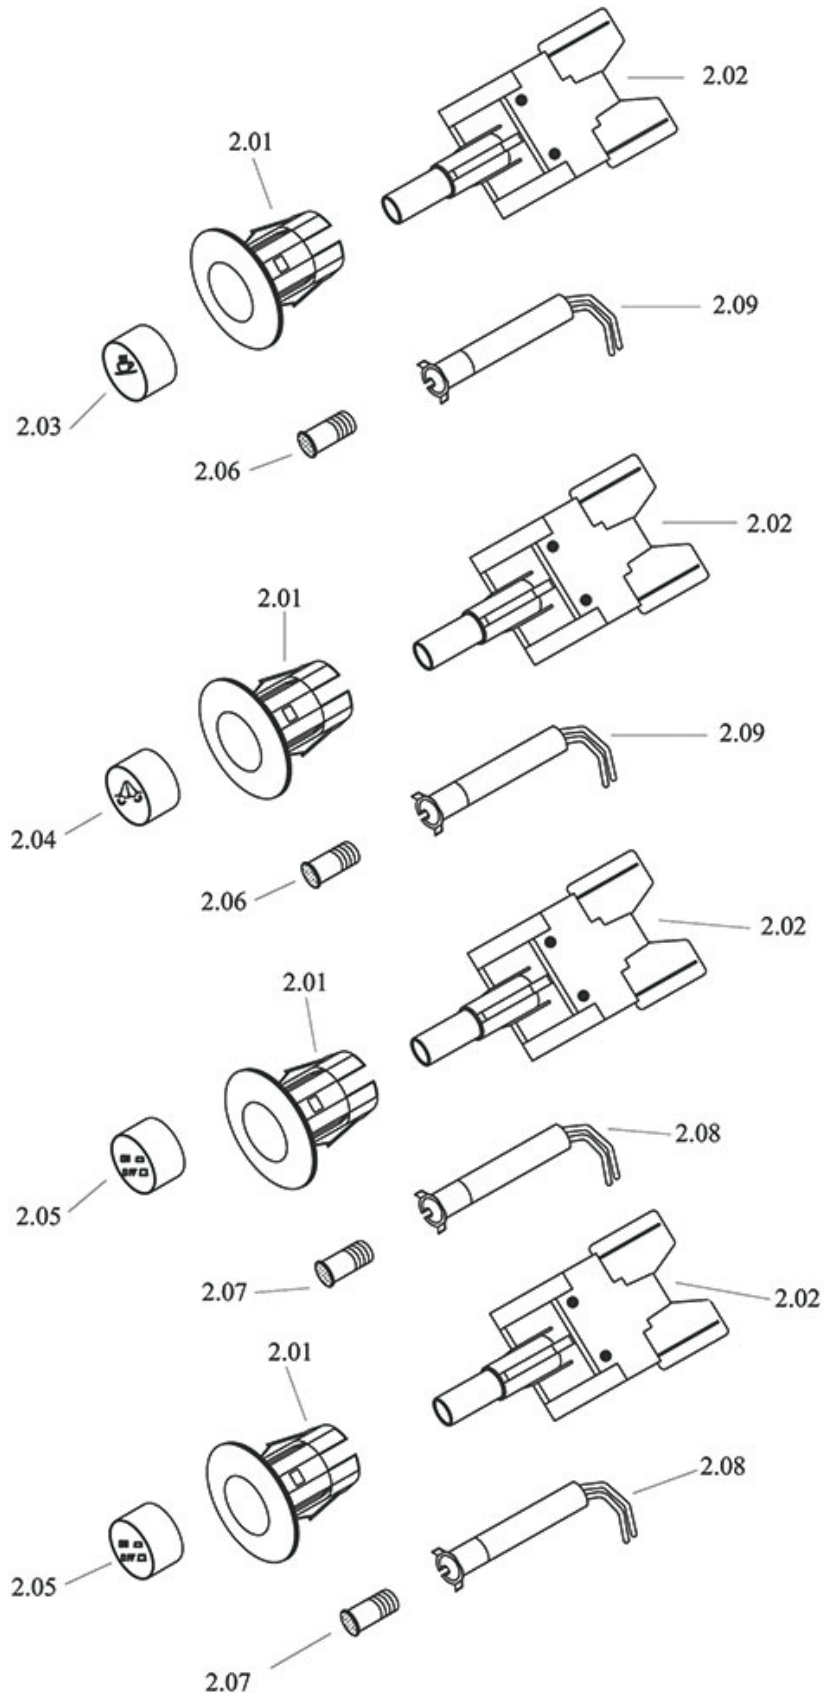

LOLITA SWITCHES

LOLITA

SPINEL

Position	LF code no.	Description
201	1319607	PUSH-BUTTON SUPPORT 15x11 mm BLACK
202	1319005	BIPOLAR SWITCH 16A 250V
206	3221594	LAMP CAP TAPERED RED
207	3221045	LAMP CAP TAPERED GREEN
208	1221067	GREEN INDICATOR LIGHT 240V
209	1221068	RED INDICATOR LIGHT 240V