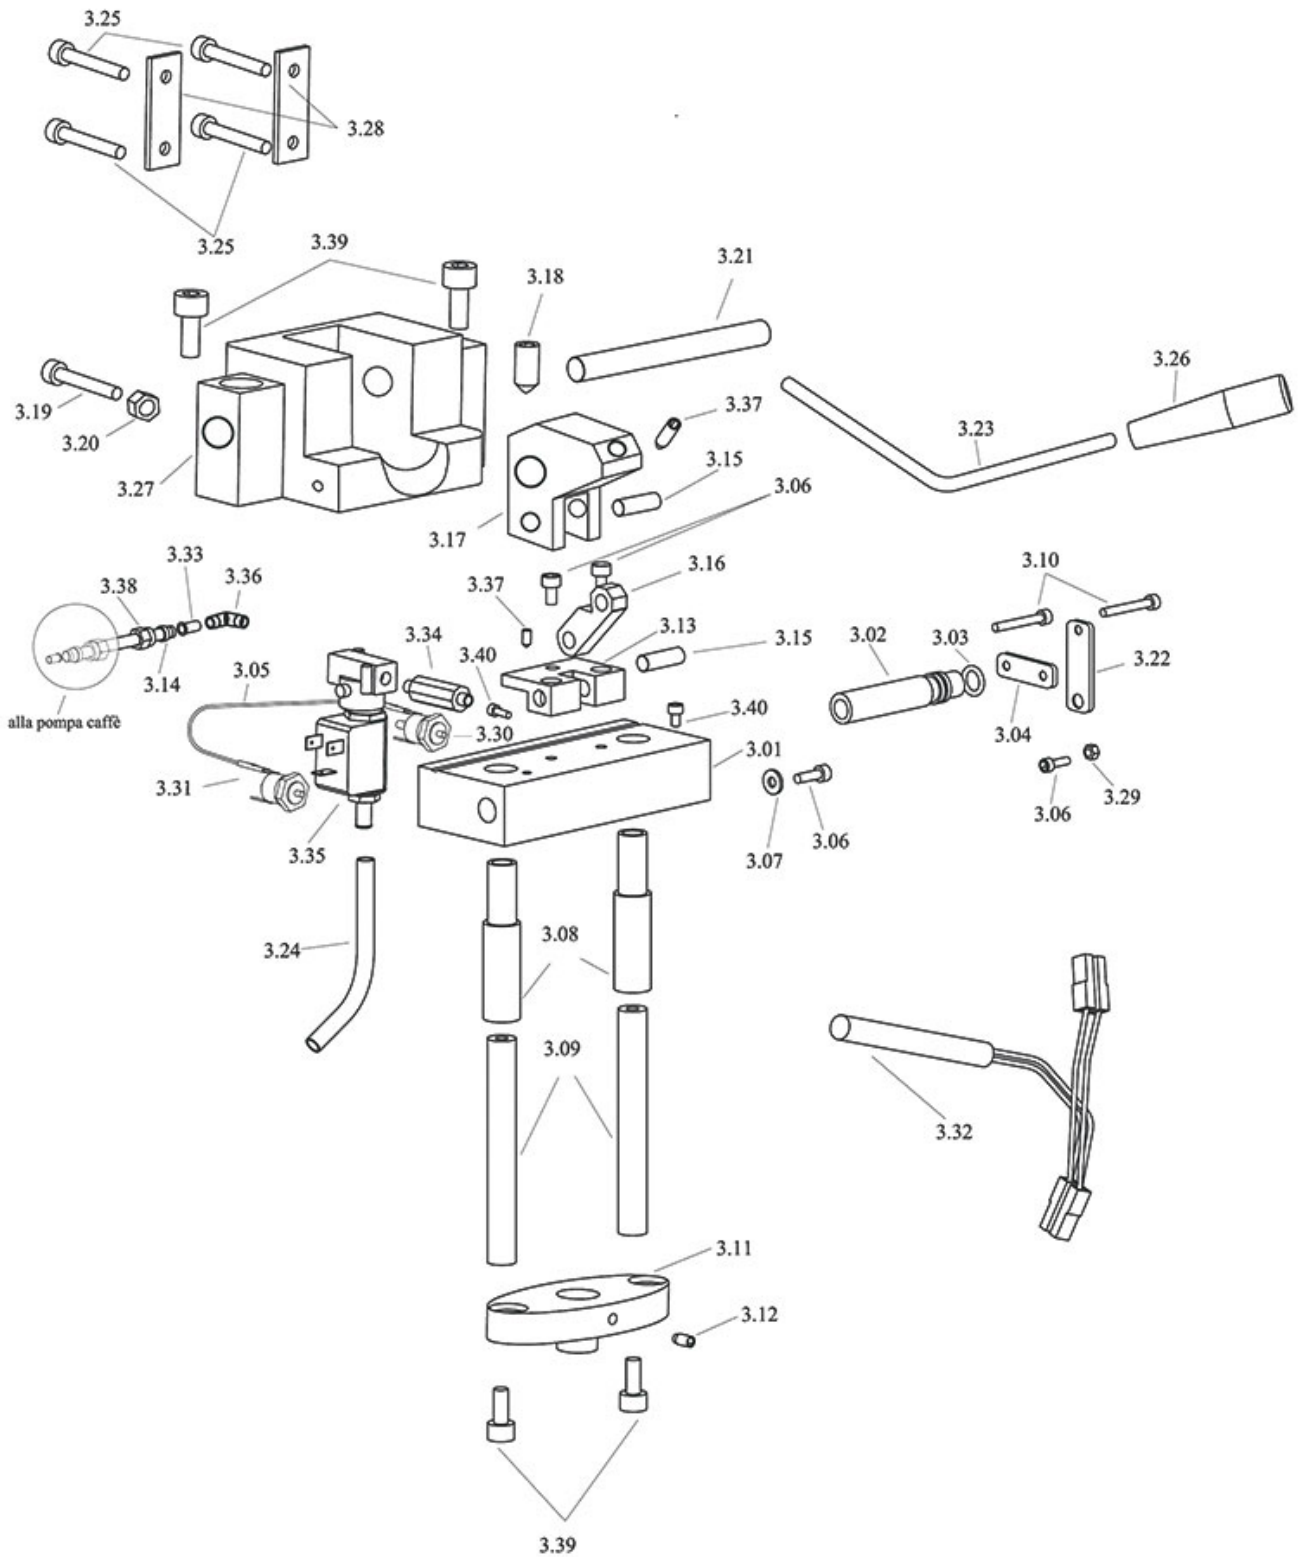

DUE LUX COFFEE EXCHANGER RIGHT

DUE LUX

SPINEL

Position	LF code no.	Description
303	3090132	O-RING GASKET 03050 VITON
326	3242337	OVEN DOOR HANDLE ø 26x80 mm M10
335	1120167	3-WAY SOLENOID VALVE M&M 230V 50Hz 10VA