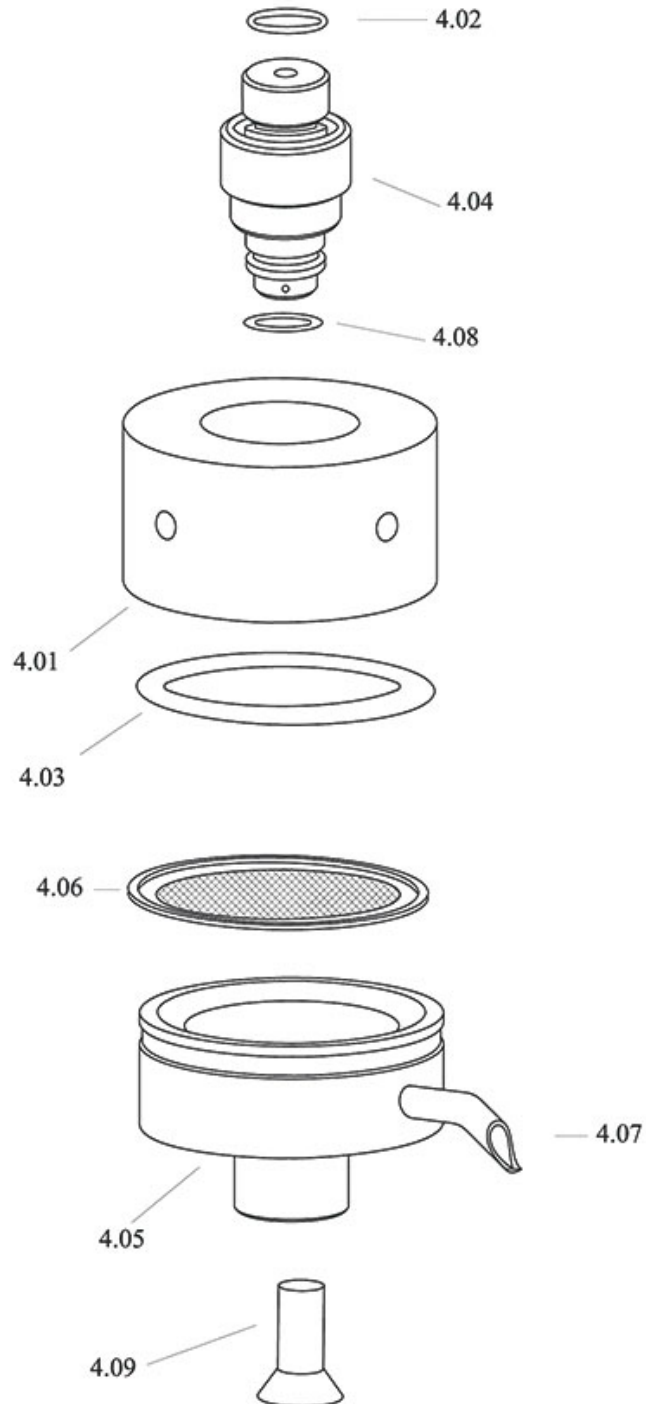

SPINEL

ESSE COFFEE GROUP 7 GRAMS

ESSE

SN1501

Positions without LF code no.: upon request

SPINEL

Position	LF code no.	Description
402	1786271	O-RING 02068 BLACK VITON
403	1786272	O-RING 06162 VITON
404	1510005	GROUP DIFFUSER M25x1.5 H31.5
406	1081084	SHOWER SCREEN ø 55 mm TY1
408	1186088	O-RING 02037 VITON