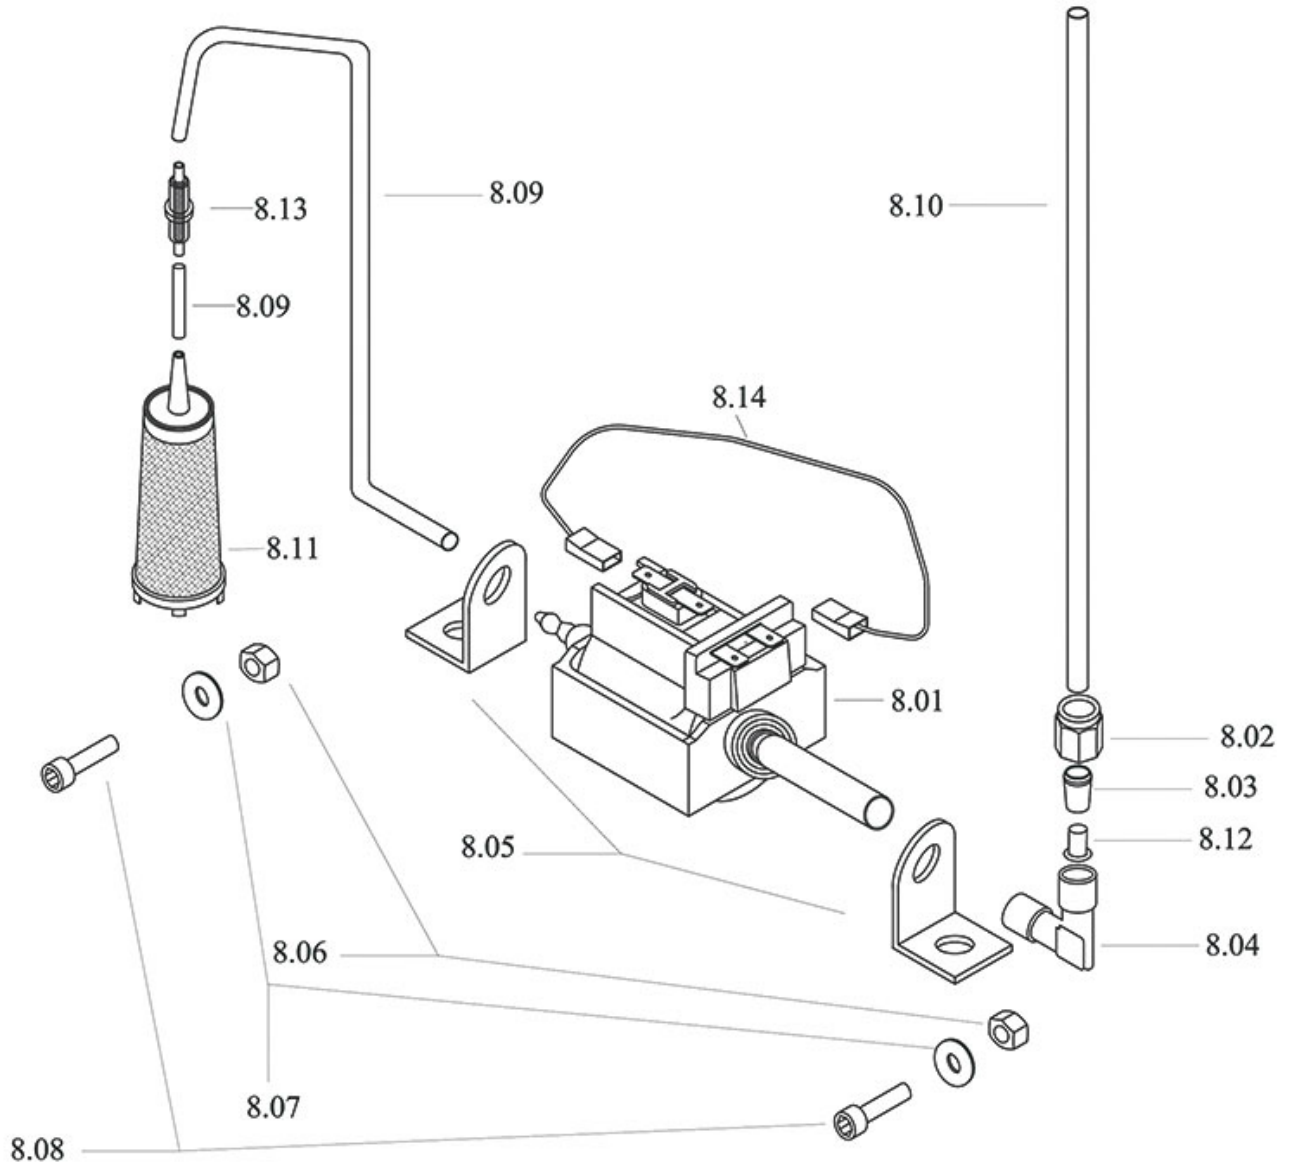

SPINEL

Position	LF code no.	Description
601	1319215	BLACK BIPOLAR SWITCH 16A 250V
602	3221080	RED INDICATOR LAMP 230V
603	1319604	BLACK BIPOLAR SWITCH 16A 250V
604	1319605	BLACK BIPOLAR SWITCH 16A 250V
607	1319606	BIPOLAR BLACK PUSH-BUTTON 16A 250V

ESSE STEAM VIBRATOY PUMP

ESSE

SN1901