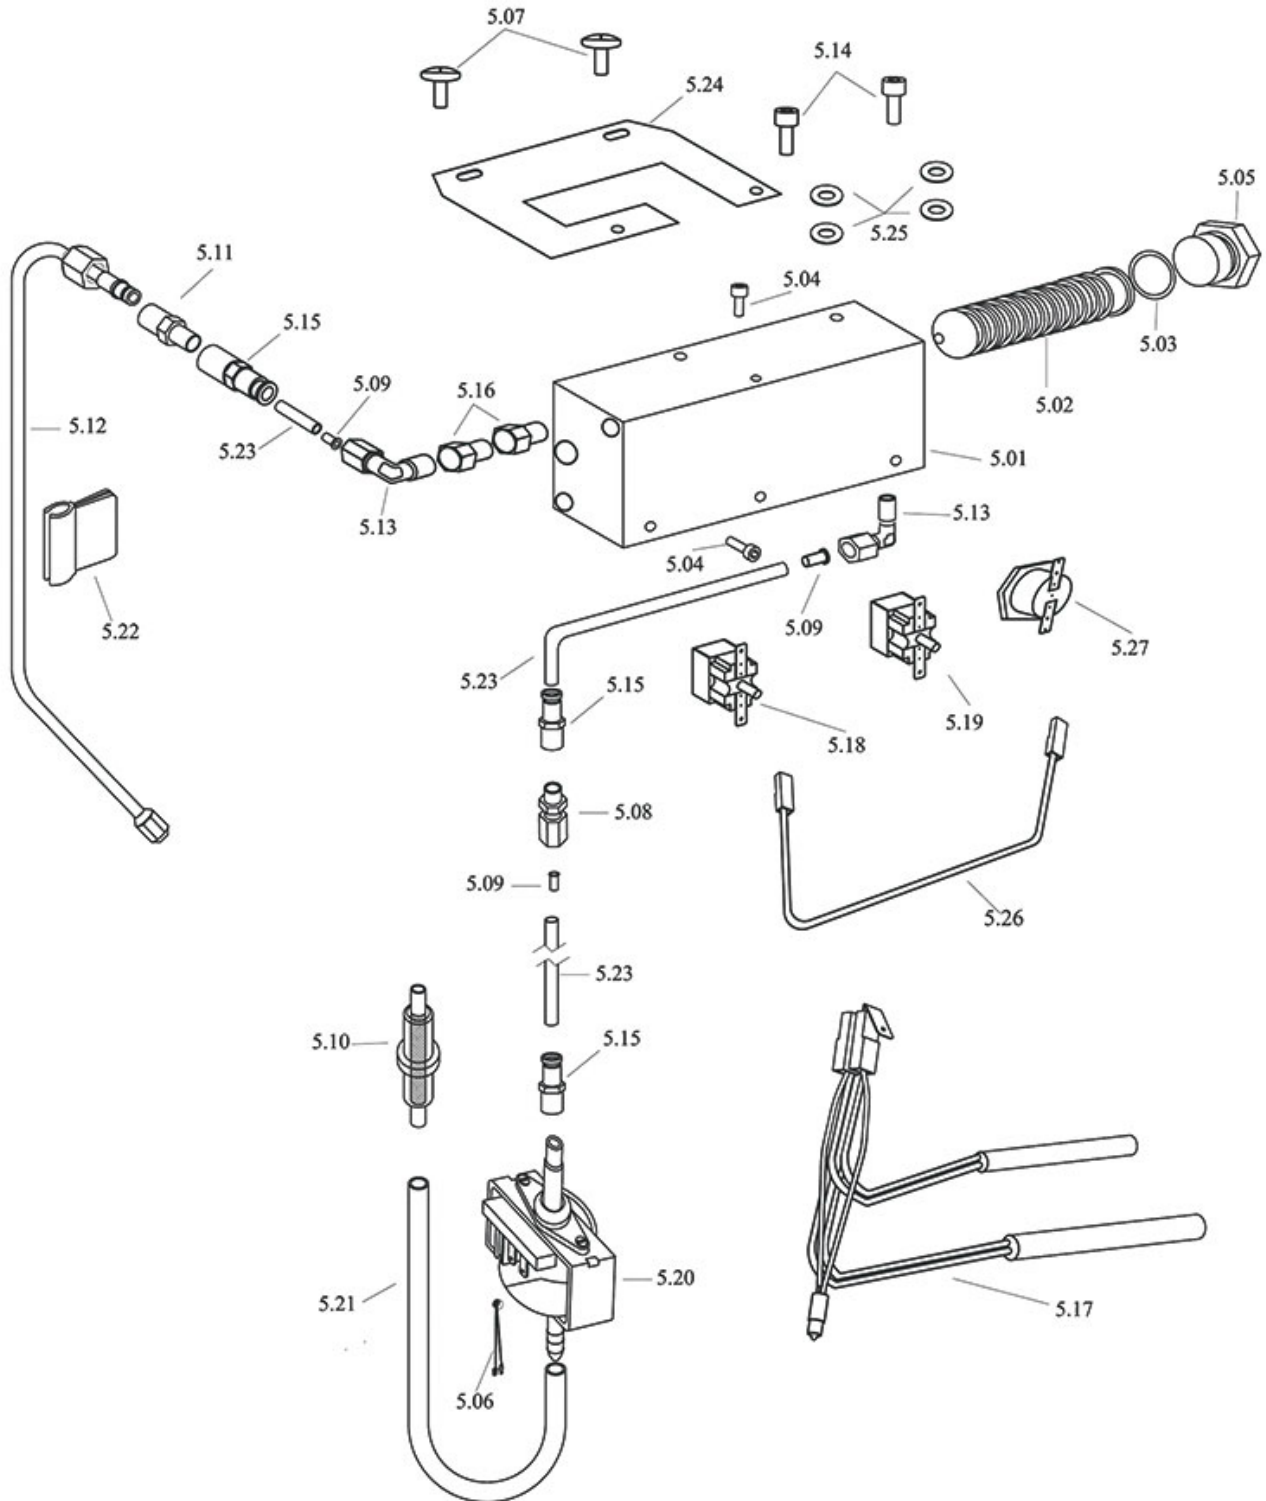

LOLA STEAM EXCHANGER

LOLA

SN0501

SPINEL

Position	LF code no.	Description
503	1786277	O-RING 02087 BLACK VITON
510	1160002	INLET PASS-THROUGH FILTER
518	1443074	CONTACT THERMOSTAT 250°C M4 16A 250V
519	1443073	CONTACT THERMOSTAT 155°C M4 16A 250V
520	1331024	VIBRATORY PUMP NME 4 16W 230/240V 50Hz