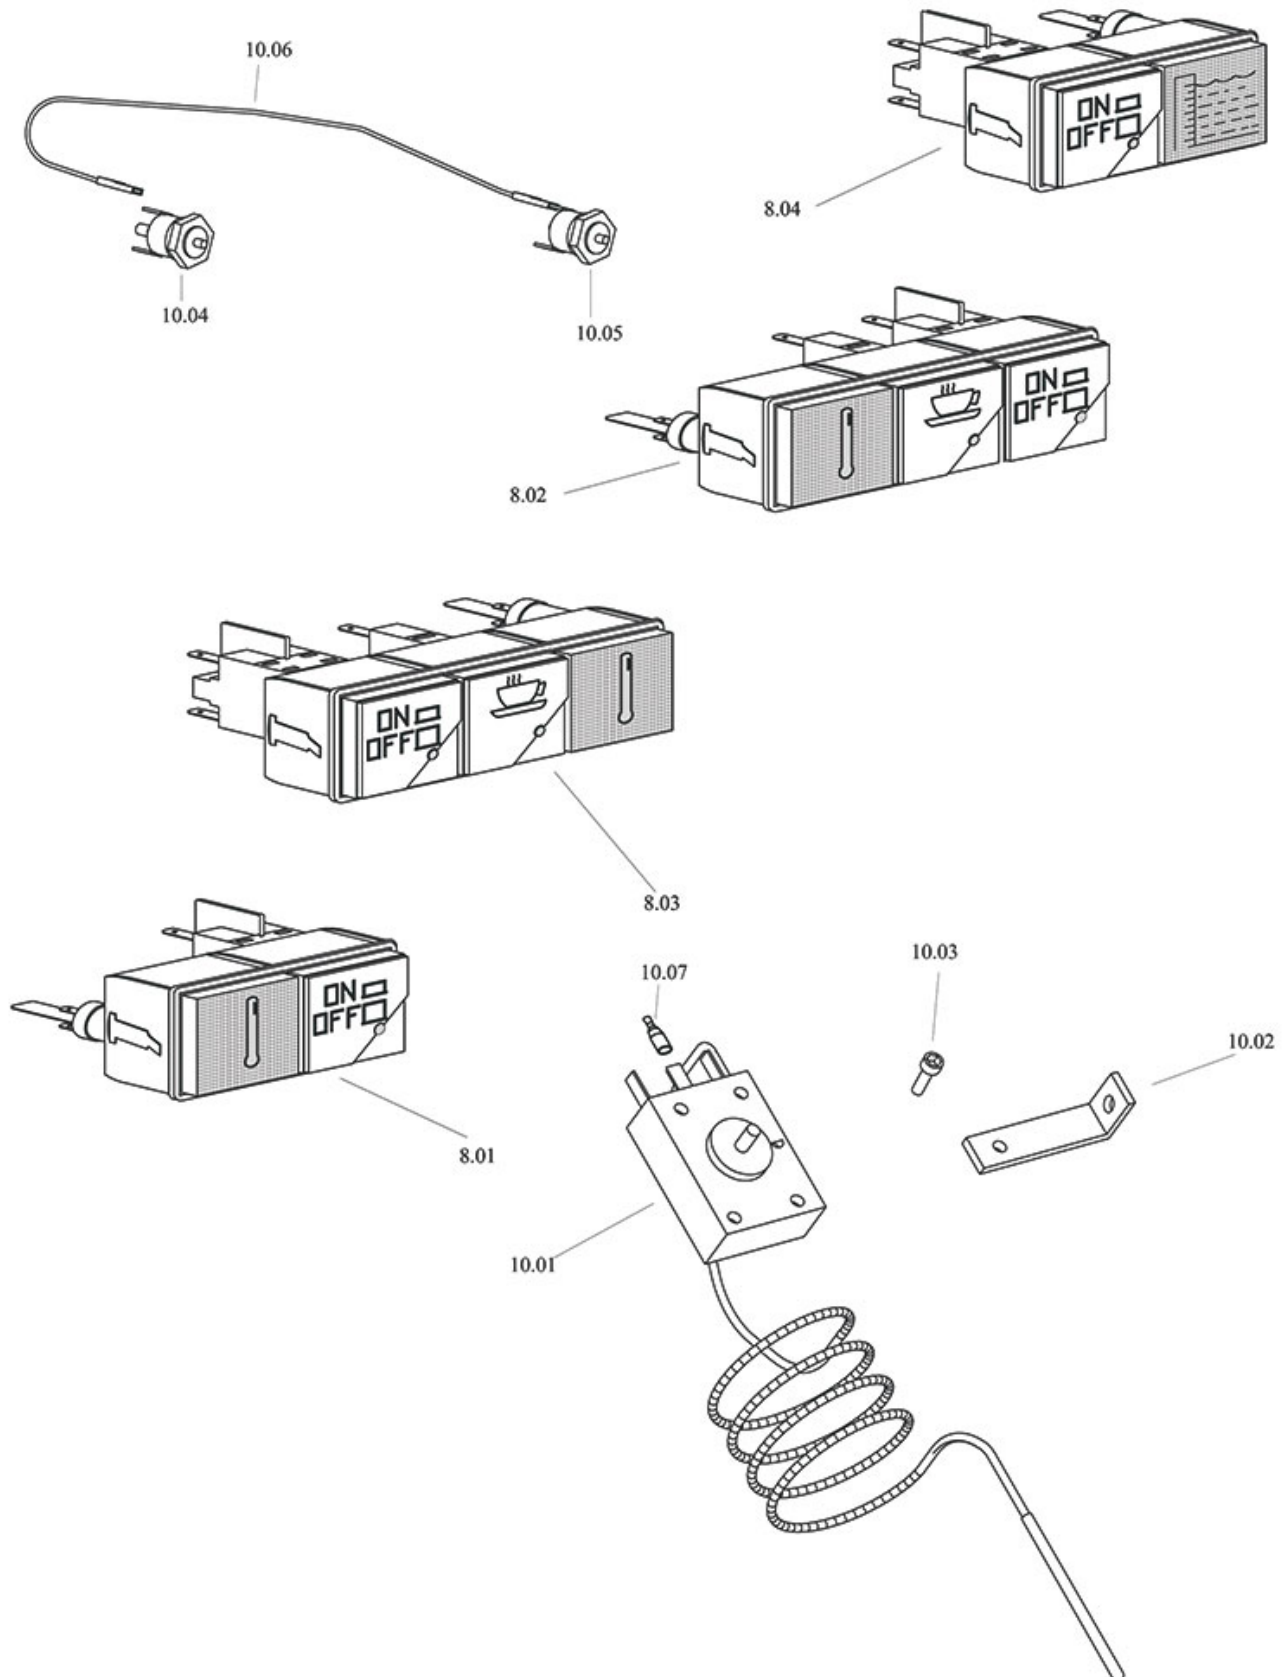

SPINEL

Position	LF code no.	Description
601	1122737	VIBRATORY PUMP EP5 48W 230V 50Hz
601	1122741	VIBRATORY PUMP INVENSYS/ARS CP3a/ST
611	1160003	WATER-DRAWING FILER

DUE LUX SWITCHES

DUE LUX

SN5701