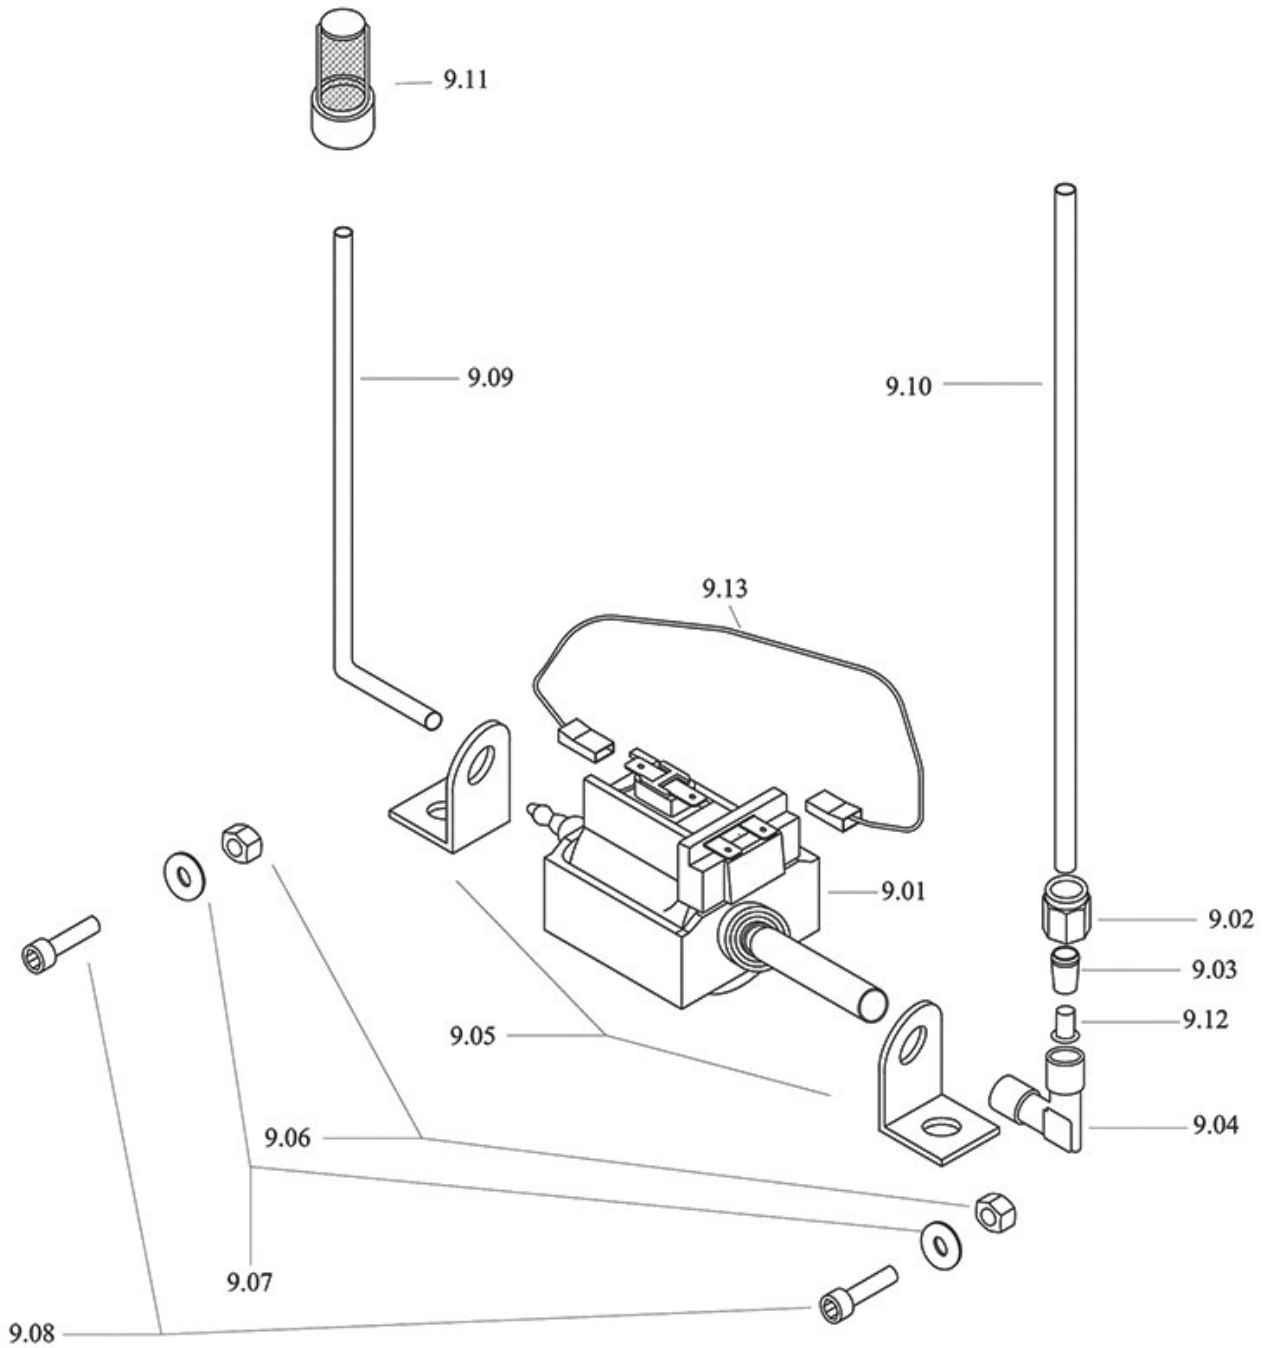

SPINEL

Position	LF code no.	Description
801	1122741	VIBRATORY PUMP INVENSYS/ARS CP3a/ST
811	3010307	WATER SOFTENER FOR OCS NICAL 250
813	1160002	INLET PASS-THROUGH FILTER

ESSE COFFEE VIBRATORY PUMP

ESSE

SN2001

Positions without LF code no.: upon request