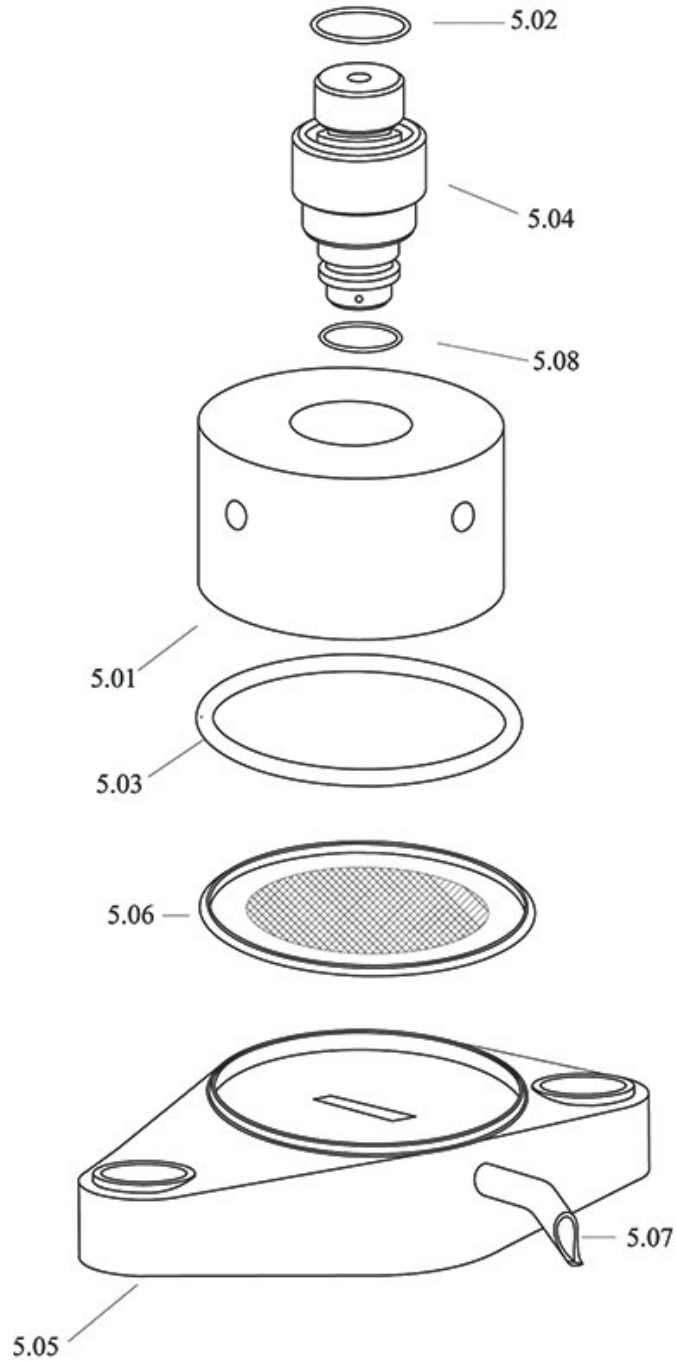

LOLITA COFFEE GROUP

LOLITA

SN1001

SPINEL

Position	LF code no.	Description
502	1786271	O-RING 02068 BLACK VITON
503	1786272	O-RING 06162 VITON
504	1510005	GROUP DIFFUSER M25x1.5 H31.5
506	1081070	SHOWER SCREEN ø 55 mm TY4 277 HOLES
506	1081084	SHOWER SCREEN ø 55 mm TY1
506	1081087	SHOWER SCREEN ø 55 mm TY2
506	1081088	SHOWER SCREEN ø 55 mm TY3
508	1186088	O-RING 02037 VITON