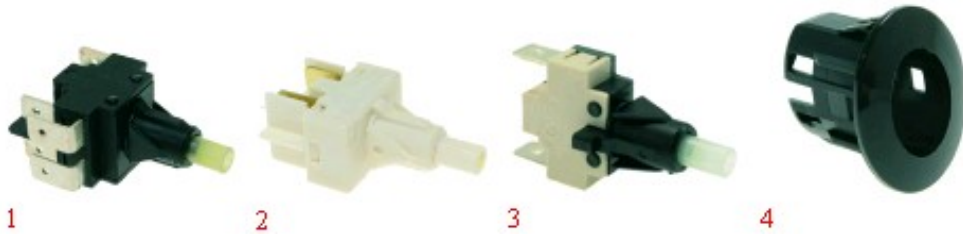

## SWITCHES SPINEL

Photo	LF Code	Notes	Suitable for	For machine model
1	3319618	CHANGE OVER SWITCH - DEVIATORE / 16A 250V	SPINEL SR.000.041.004	---
2	1319005	SWITCH - INTERRUTTORE / 16A 250V	SPINEL SR.000.041.003	FLAVIA - LOLA - LOLAELITE - LOLITA - LOLITAEELITE
3	1319082	PUSH BUTTON - PULSANTE / 16A 250V	SPINEL SR.000.068.009	LOLA - LOLITA - PINOCCHIO
4	1319607	---	SPINEL SR.000.088.007	LOLA - LOLITA - PINOCCHIO - RONDO