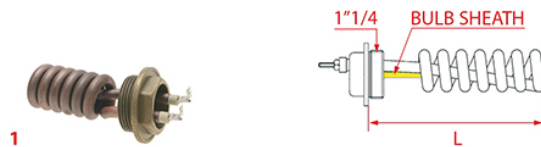

HEATING ELEMENTS SPINEL

3186175

1186633

1186623

3186010

Photo	LF Code	Watt - Volt	L (mm)	Groups	Bulb sheath	Suitable for	For machine model
1	1755603	1300W 230V	105	1-2-3	NO	SPINEL SR.000.072.003	DUELUX - DUETTOLUX - RONDOLUX - TRELUX