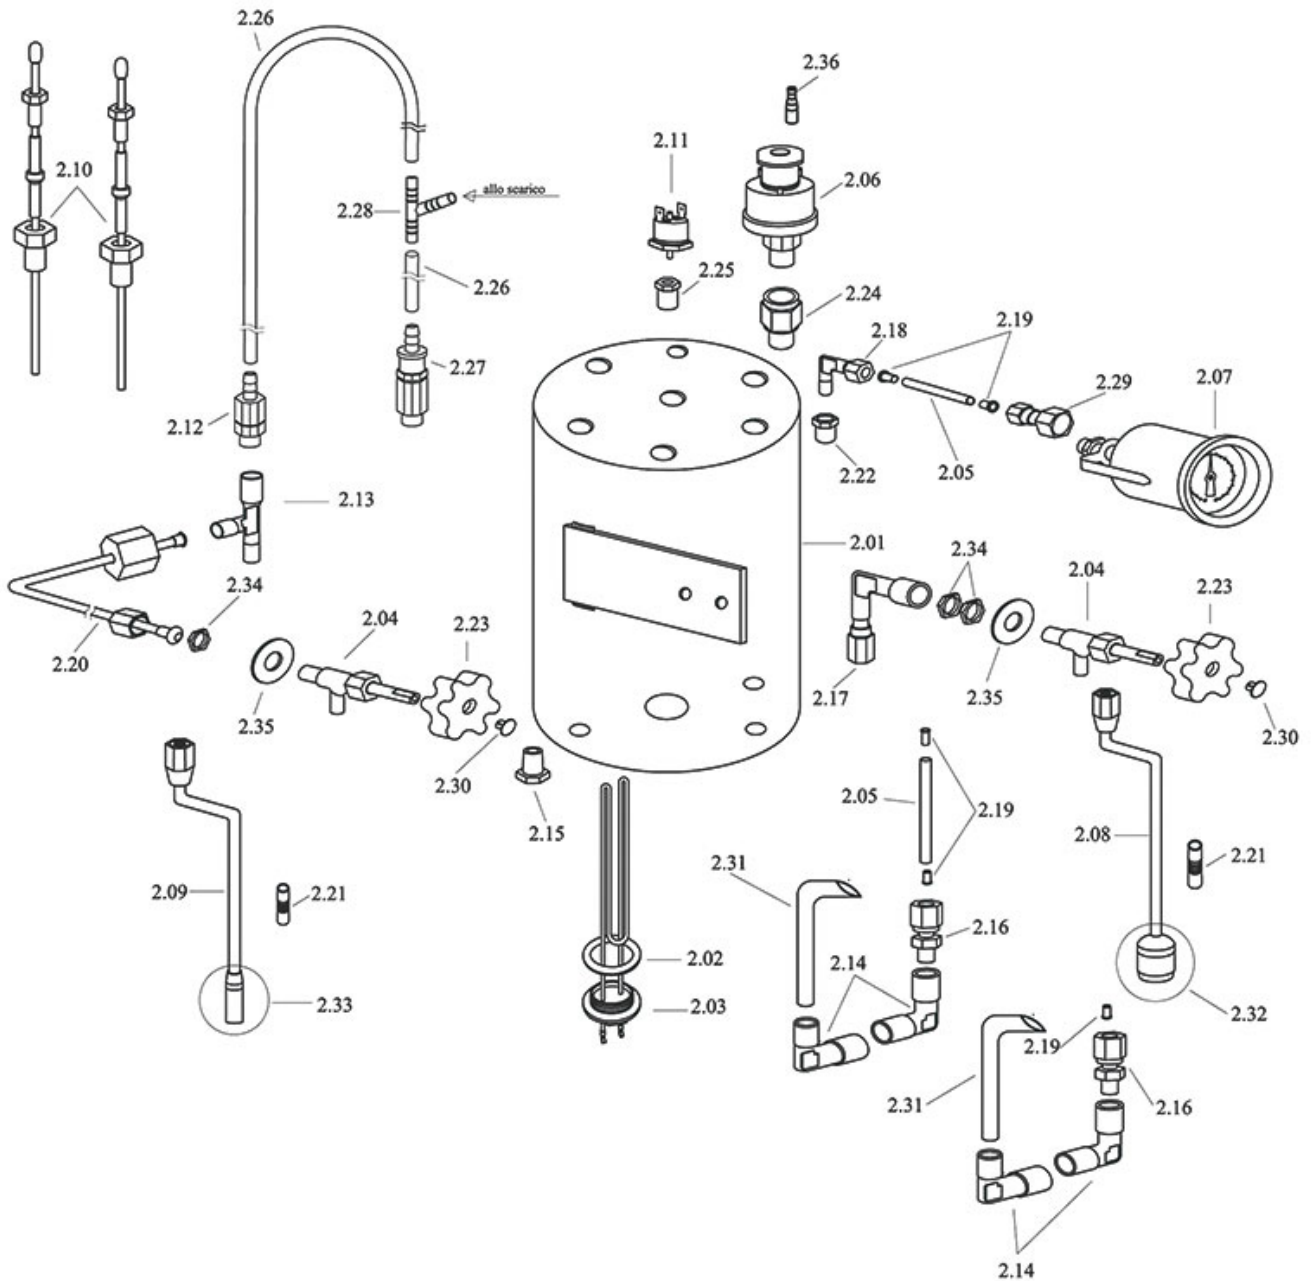

DUE LUX BOILER

DUE LUX

SPINEL

Position	LF code no.	Description
202	1186623	PTFE FLAT GASKET $\varnothing$ 53x43x3 mm
203	1755603	HEATING ELEMENT 1300W 230V
210	1341045	LEVEL PROBE $\varnothing$ 1/4"M-150 mm
211	1443070	CONTACT THERMOSTAT 135°C M4 16A 250V
212	1720009	EXPANSION VALVE $\varnothing$ 1/4"M - 8 mm
227	1720008	EXPANSION VALVE 2.5 bar