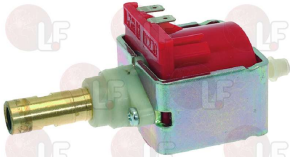

Suitable for:

1122736 VIBRATORY PUMP EX5 48W 24V 50/60Hz

fittings $\varnothing$ 1/8" - $\varnothing$ 6 mm
pressure max 15 bar
water temperature max 20°C
integrated diode (1N 4007P)
lead connector 6.3x0.8 mm

GEM-FUTUREMA

Suitable for: