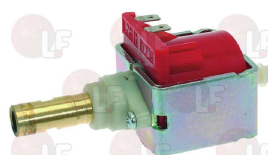

GEM-FUTUREMA

1319364 RED BIPOLAR SWITCH 16A 250V
with indicator lamp and protection
mounting hole 30x22 mm

GEM-FUTUREMA

Vibrating pumps

1391001 SUPPORT 23036 L MODEL
support for pump fixing

GEM-FUTUREMA

1122735 VIBRATORY PUMP EX5 48W 230V 50Hz
fittings \varnothing 1/8" - \varnothing 6 mm
pressure max 15 bar
water temperature max 20°C
integrated diode (1N 4007P)
lead connector 6.3x0.8 mm
for Coffee machine (EXPOBAR) EXPRESSO
MINICOMPACT - MONROC - OFFICE
for Coffee machine (VIBIEMME) DOMOBAR
DOMOBARJUNIOR - DOMOBARSUPER