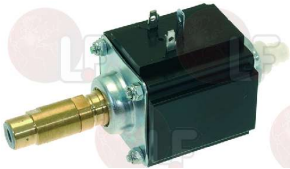

1331005 VIBRATORY PUMP FLUID-0-TECH 70W 220V

220V 50Hz - fittings $\varnothing$ 1/8"
without by-pass
for BIANCHI

GEM-FUTUREMA