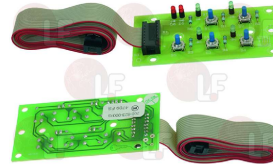

BRAVILOR BONAMAT 6.202.623.000

1390060 PUSH-BUTT.PANEL ELECTR.CIRC.BOARD
sizes 86x42 mm
for Filter coffee machine (BRAVILOR BONAMAT) RL121
RL413