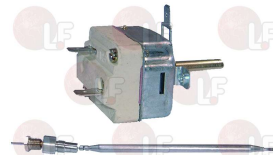

BRAVILOR BONAMAT 6.016.005.035 BRAVILOR BONAMAT 6016005035

3744073 SINGLE-PHASE THERMOSTAT 30-95°C
capillary 700 mm
bulb 6x140 mm
D-shaped pin 6x4.6 mm
for Filter coffee machine (BRAVILOR BONAMAT)
Series HM - Series HW