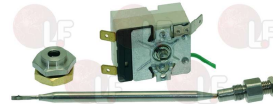

BRAVILOR BONAMAT 6.016.005.018

1444036 SINGLE PHASE THERMOSTAT 132°C
with manual reset
capillary 880 mm
bulb $\varnothing$ 3x245 mm
with stuffing gland fitting
for Filter coffee machine (BRAVILOR BONAMAT)
HCM510 - HCM520 - HM505 - HM510 - HM520
HWA505 - HWA510 - HWA520 - HW505 - HW510
HW520