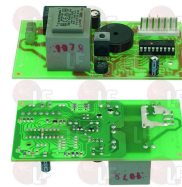

BRAVILOR BONAMAT 6.301.713.000 BRAVILOR BONAMAT 6301713000

1390052 ELECTRONIC CIRCUIT BOARD 240V 50/60Hz
sizes 156x100 mm
for Filter coffee machine (BRAVILOR BONAMAT) B10HW
B20HW - B5HW