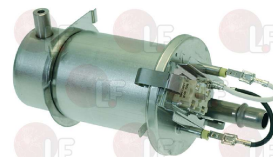

BRAVILOR BONAMAT 7.150.101.101 BRAVILOR BONAMAT 7.150.101.103

Boilers

1048027 BOILER FASTENING CLIP

BRAVILOR BONAMAT 6.301.045.001

1048020 BOILER 1710W 240V
boiler \varnothing 64 mm - max overall height 175 mm
complete with 2 safety thermostats
for Filter coffee machine (BRAVILOR BONAMAT)
MATICTWIN - MONDOTWIN

BRAVILOR BONAMAT 6.000.201.652 BRAVILOR BONAMAT 6000201652

Suitable for:

1048022 BOILER 2750W 240V
boiler \varnothing 64 mm - max. overall length 210 mm
for Filter coffee machine (BRAVILOR BONAMAT) THA20
TH20