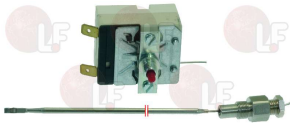

BRAVILOR BONAMAT 6.016.008.200 BRAVILOR BONAMAT 6016008200

1444019 SINGLE-PHASE THERMOSTAT 30-85°C
capillary 750 mm
bulb $\varnothing$ 6x140 mm
D-shaped pin 6x4.6 mm
for Filter coffee machine (BRAVILOR BONAMAT)
HCM510 - HCM520 - HM505 - HM510 - HM520