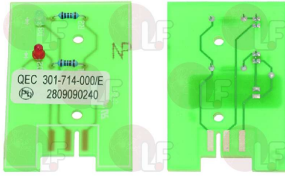

Electronic printed-circuit boards

1390059 ELECTRONIC CIRCUIT BOARD LED
sizes 60x38 mm
for Filter coffee machine (BRAVILOR BONAMAT)
MONDOTWIN - MONDOTWINKTS - MONDO1 - MONDO2
MONDO2KTS - MONDO3WB - THKTS - TH10 - TH20

BRAVILOR BONAMAT 6.301.714.000 BRAVILOR BONAMAT 6301714000

1390050 ELECTRONIC CIRCUIT BOARD 230V 50/60Hz
sizes 140x70 mm
for Filter coffee machine (BRAVILOR BONAMAT)
MATICTWIN - MATIC2 - MATIC2WB - MATIC3
MATIC3WB - RL121