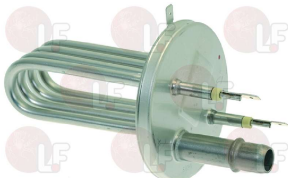

BRAVILOR BONAMAT 6.301.002.000 BRAVILOR BONAMAT 6301002000

1455017 HEATING ELEMENT 2270W 240V

external $\varnothing$ 125 mm - height 20 mm
flange 49x25 mm
for Filter coffee machine (BRAVILOR BONAMAT) CB3
CB6 - HM505 - HM510 - HM520 - HWA510 - HWA520