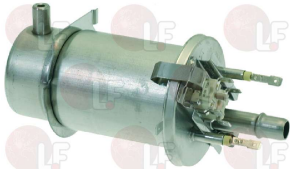

BRAVILOR BONAMAT 7.150.101.101 BRAVILOR BONAMAT 7.150.101.103

Boilers

1048027 BOILER FASTENING CLIP

BRAVILOR BONAMAT 6.301.045.001

1048020 BOILER 1710W 240V
boiler \varnothing 64 mm - max overall height 175 mm
complete with 2 safety thermostats
for Filter coffee machine (BRAVILOR BONAMAT)
MATICTWIN - MONDOTWIN

BRAVILOR BONAMAT 6.000.201.675

Suitable for:

1048025 BOILER 2160W 240V
boiler \varnothing 64 mm - max overall height 175 mm
complete with 2 safety thermostats
for Filter coffee machine (BRAVILOR BONAMAT)
ISO-MATIC2 - MATICTWIN - MATIC2WB - MATIC3
MATIC3WB - MONDOTWIN - MONDO1 - MONDO2
MONDO3WB - NOVO - RLX - RL413 - THA10 - TH10

BRAVILOR BONAMAT 6.000.201.652 BRAVILOR BONAMAT 6000201652

Suitable for:

1048022 BOILER 2750W 240V
boiler \varnothing 64 mm - max. overall length 210 mm
for Filter coffee machine (BRAVILOR BONAMAT) THA20
TH20