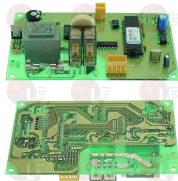

BRAVILOR BONAMAT 6.211.996.000

1390053 ELECTRONIC CIRCUIT BOARD 240V 50/60Hz
sizes 140x70 mm
for Filter coffee machine (BRAVILOR BONAMAT) RL211
RL212 - RL214 - RL221 - RL222 - RL224