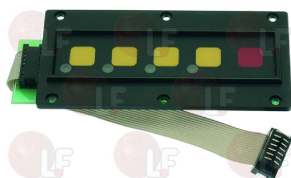

1319362 BUTTON PANEL 5 BUTTONS

for Filter coffee machine (BRAVILOR BONAMAT) B10
B20 - B40 - B5

BRAVILOR BONAMAT 6.211.916.000

1319327 FRAME FOR SWITCH

for Filter coffee machine (BRAVILOR BONAMAT) MATIC
MONDO

BRAVILOR BONAMAT 6.401.217.001 BRAVILOR BONAMAT 6401217001

1319328 ORANGE SINGLE-POLE SWITCH 250V

with indicator light and push-button cover
temperature max 120°C
mounting hole 11x30 mm
for Filter coffee machine (ANIMO) WKI10N
WKI20N3KW - WKI20N6KW - WKI40N - WKI60N
WKI80N
for Filter coffee machine (BRAVILOR BONAMAT)
since 1/01/02
Series B - Series BHW
VHG10 - VHG20 - VHG40 - VHG5