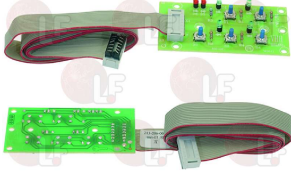

BRAVILOR BONAMAT 6.236.086.000 BRAVILOR BONAMAT 6.236.232.000

BRAVILOR BONAMAT

Suitable for:

1390051 PUSH-BUTT.PANEL ELECTR.CIRC.BOARD
sizes 86x42 mm
for Filter coffee machine (BRAVILOR BONAMAT) RL221
RL222 - RL224