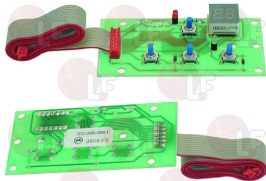

BRAVILOR BONAMAT 6.202.998.000

Energy regulators

1350001 ENERGY ADJUSTER 16A 240V
D-shaped pin $\varnothing$ 6x4.6 mm
for Filter coffee machine (BRAVILOR BONAMAT) VHG10
VHG20 - VHG5