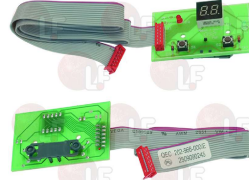

BRAVILOR BONAMAT 6.202.966.000 BRAVILOR BONAMAT 6202966000

1390055 PUSH-BUTT.PANEL ELECTR.CIRC.BOARD
sizes 136x100 mm
for Filter coffee machine (BRAVILOR BONAMAT) B10HW
B20HW - B5HW