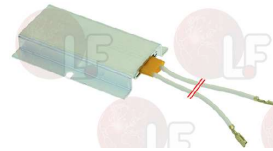

BRAVILOR BONAMAT 6.301.554.000 BRAVILOR BONAMAT 6301554000

1455045 HEATING ELEMENT 100/240V
size 74x49 mm
for Filter coffee machine (BRAVILOR BONAMAT) VHG10