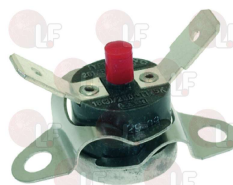

BRAVILOR BONAMAT 6.016.008.064 BRAVILOR BONAMAT 6016008064

CARAFES FOR FILTER COFFEE MACHINES

1224007 COFFEE GLASS CARAFE 1.7 L
for Filter coffee machine (BRAVILOR BONAMAT)
MATIC2WIN - MATIC2 - MATIC3 - MONDOTWIN
MONDO2 - RLX131 - RLX31 - RLX41