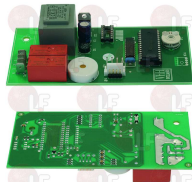

BRAVILOR BONAMAT 6.202.743.000

1390062 ELECTRONIC CIRCUIT BOARD 240V 50/60Hz
sizes 136x80 mm
for Filter coffee machine (BRAVILOR BONAMAT) B10HW
B20HW - B5HW - HWA20 - RL101 - RL111 - RL121
RL211 - RL221 - RL413