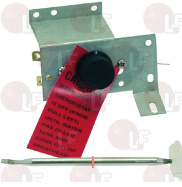

BUNN-O-MATIC 28319.0000 BUNN-O-MATIC 4227.0001 BUNN-O-MATIC 4227.1001

1444040 SINGLE PHASE THERMOSTAT OFF-HI 94°C
capillary length 800 mm
bulb $\varnothing$ 6x180 mm
D-shaped pin $\varnothing$ 6x4,2 mm - 20A 250V
for Filter coffee machine (BUNN-O-MATIC) OT - RL
SL - SLF - ST - STF - VLPF