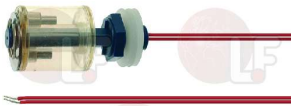

BUNN-O-MATIC 3803.0000

1240180 MAGNETIC MICROSWITCH
for level water container
for Filter coffee machine (BUNN-O-MATIC) OL - RL
SL