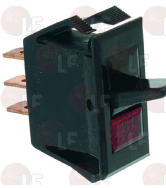

BUNN-O-MATIC 4645 BUNN-O-MATIC 4645.0000

Thermostats

1444041 SINGLE PHASE THERMOSTAT OFF-HI 92°C
capillary length 800 mm
bulb $\varnothing$ 6x180 mm
D-shaped pin $\varnothing$ 6x4,2 mm - 20A 250V
for Filter coffee machine (BUNN-O-MATIC) CTF - CWT
CWTf - S - VPR - VPS - VP17