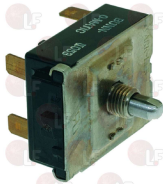

Rotary switches

1057025 SELECTOR SWITCH 0-3 POSITIONS
15/7.5A 125/250V
for Filter coffee machine (BUNN-O-MATIC) RL - RT

BUNN-O-MATIC 1053

BUNN-O-MATIC 1053.0000

BUNN-O-MATIC 1053.1000

1057026 SELECTOR SWITCH 0-3 POSITIONS
15/7.5A 125/250V
for Filter coffee machine (BUNN-O-MATIC) RL - RT