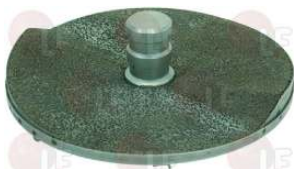

## Abrasive discs for potato peeler

**9735013 ABRASIVE DISC FOR POTATO PEELER  $\varnothing$  270 mm**  
 fixing hole  $\varnothing$  24 mm - with pin groove 13x46 mm  
 for Potato peeler (DUPLEX-AGUSTONI)  
 since 1/01/99  
 till 1/01/99  
 OCEA3