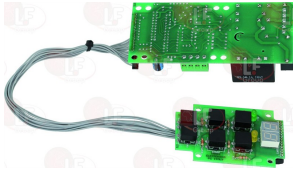

## Electronic printed-circuit boards

**3390416 PC BOARD DISPLAY 1509**  
 230V - 6 push-buttons  
 power board 56x125 mm  
 board display 56x81 mm  
 for Whipping machine (TELME) DELTA 12 - DELTA 6

TELME E10.092