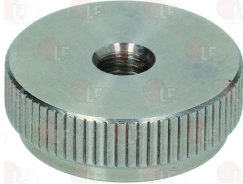

TELME A03.048

3541016 KNOB DISC-SHAPE MADE OF STEEL $\varnothing$ 35 mm
for Multifunction IceCream Machine (TELME)
Series COMBIGEL