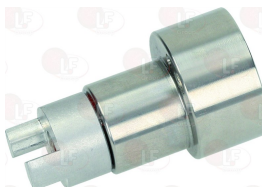

5034563 ASSEMBLY FOR PUMP HOUSING SERIES "E"

for Soft ice-cream machines (TELME) SOFTGEL 112
SOFTGEL 320 - SOFTGEL 336 - SOFTGEL 348
for Whipping machine (TELME) BETA 2 - BETA 5
PRIMA 2 - PRIMA 5