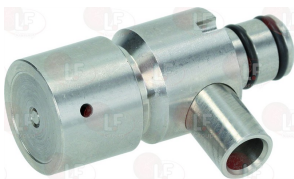

Air regulators

3352020 ADJUSTER FOR AIR SERIES "E"
for Whipping machine (TELME) BETA 2 - BETA 5
PRIMA 5