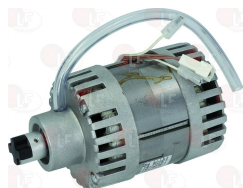

Suitable for:

TELME

Suitable for:

3340211 MOTOR FOR PUMP REBO MH71L4
230V 50Hz 370W 2.35A 1380rpm
capacitor 12.5µF (not included)
for Whipping machine (TELME) BETA 2 - BETA 5
PRIMA 2 - PRIMA 5 - TECNA 2