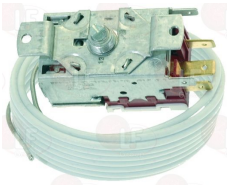

Suitable for:

BREMA

Suitable for:

Thermostats

3444522 CONTAINER THERMOSTAT K50L3274
2 contacts 6A 250V
capillary 3000 mm
screw adjustment
for Icemaker (BREMA) C150 - C300 - C80

BREMA R23421

BREMA 23421

3444843 EVAPORATOR THERMOSTAT K22 L1082
3 contacts 6A 250V
capillary 2000 mm

BREMA R23591

BREMA R23951

BREMA 24727

3444527 EVAPORATOR THERMOSTAT K22 L1083
3 contacts 6A 250V
capillary 2150 mm - screw adjustment
for Icemaker (BREMA) VM350 - VM500 - VM900

BREMA R23597

3744125 THERMOSTAT FOR CONTAINER K50 L3121
2 contacts 6A 250V
capillary 1500 mm
COLD +1.0°C - WARM +8.5°C
with adjusting screw

BREMA R23005

3444231 THERMOSTAT FOR CONTAINER K50 L3383
2 contacts 6A 250V
covered capillary 1500 mm
COLD +1.0°C - WARM +8.5°C
with adjusting screw

BREMA 23005

3444968 THERMOSTAT FOR EVAPORATOR K22 L1081
3 contacts 6A 250V
capillary length 2250 mm
COLD -22°C - WARM -3°C
with adjusting screw

BREMA 23004

BREMA 23591

3444967 THERMOSTAT FOR EVAPORATOR K50L3163
2 contacts 6A 250V
capillary length 2100 mm
COLD -24°C - WARM -14°C
with adjusting screw
for Icemaker (BREMA) GB1540 - GB1555 - GB902
G250 - G500

BREMA R23034

BREMA 23034