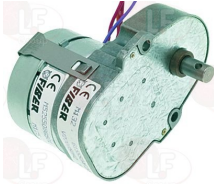

BREMA 23341

3240342 GEARMOTOR FIBER GDF5J0AFZAY
230V 50Hz
cycle 3.6 minutes
ex G15550AFZAY
for Icemaker (BREMA)
for Icemaker (BREMA) IF29A-Q