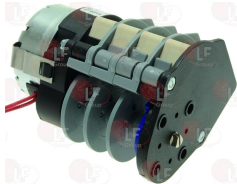

### 3446583 CONTACTOR LOVATO BF18T4A

coil 18A 230V 50/60Hz 8Kw  
4 normally open contacts  
no auxiliary contact

BREMA 23147

### 3446214 CONTACTOR LOVATO BG09T4A

4KW 400V 9A - 4 normally open contacts  
coil 230V 50/60Hz

BREMA 23594

### 5048066 CONTROLLER 11904F1 4 CAMS 8 MINUTES

230V 50/60Hz  
without pin  
for Icemaker (BREMA) CB1565 - C150 - C300

BREMA 23472