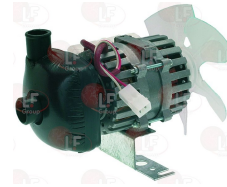

BREMA C23377

BREMA C23462

BREMA 23462

3122281 ELECTROPUMP REBO NR 63/35
120W 230V 50/60Hz 0,6A cI.F
connections $\varnothing$ 29 e 26 mm
with insulating cover
for Icemaker (BREMA) CB246 - CB249 - CB316 - CB416
CB425 - CB640 - CB840 - CB955 - C80 - DSS42
ICEWATER45