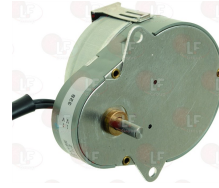

BREMA

Suitable for:

5031993 GEARMOTOR SAIA UGD12AN8E
230V 50/60Hz cw UDS1N
D-shaped pin 4x3xh10 mm
for Icemaker (BREMA) IMF28