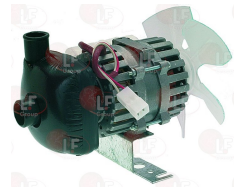

BREMA C23377

BREMA C23462

BREMA 23462

**3122281 ELECTROPUMP REBO NR 63/35**  
 120W 230V 50/60Hz 0,6A cI.F  
 connections  $\varnothing$  29 e 26 mm  
 with insulating cover  
 for Icemaker (BREMA) CB246 - CB249 - CB316 - CB416  
 CB425 - CB640 - CB840 - CB955 - C80 - DSS42  
 ICEWATER45

BREMA C23002

BREMA 23002

**3122283 ELECTROPUMP REBO NR 63/45**  
 150W 230V 50/60Hz 0,7A cI.F  
 connections  $\varnothing$  29 e 26 mm  
 with insulating cover  
 for Icemaker (BREMA) CB1260 - CB1265 - CB1560  
 CB1565 - C150 - C300