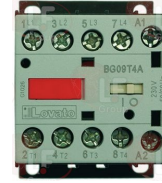

3446214 CONTACTOR LOVATO BG09T4A

4KW 400V 9A - 4 normally open contacts
coil 230V 50/60Hz

BREMA 23594

Controllers and changeover switches

5048066 CONTROLLER 11904F1 4 CAMS 8 MINUTES

230V 50/60Hz
without pin
for Icemaker (BREMA) CB1565 - C150 - C300