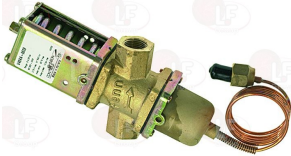

ITV 200334

ITV 334

3320914 SECURITY PRESSURE SWITCH G63H3076000
for Icemaker (ITV) DELTADP60 - DELTADP80
GALADP55 - GALADP70 - MQ200 - PULSAR145
PULSAR85

ITV 300359

ITV 359

Pressure valves for refrigeration

- 3526551 PRESSURE VALVE V46AA-9609 G 3/8"**
 pressure range 5..23 bar
 capillary 750 mm with fitting 1/4" sae
 high pressure field to prevent from water hammer
 at low flow rate
 for Icemaker (ITV) - Series DELTA - GALADP140
 MQ130C - MQ50 - MQ60 - MQ90