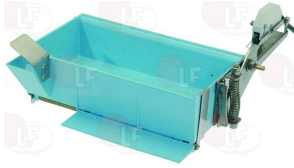

ITV

Suitable for:

3015060 TRAY ASS'Y 234x125 mm
for Icemaker (ITV) Q20C - Q30C