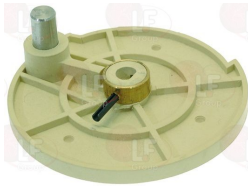

ITV 1717

ITV 201717

5038189 COPPER FILTER 40 g
2 ways - inlet 6.5 mm outlet 6.5 mm
ø 24 mm - length 170 mm
for Icemaker (ITV) - Series GALA

ITV 202154

Fittings

3349911 WATER OUTLET CONNECTION
for Icemaker (ITV) DELTADP140 - DELTADP30
DELTADP45 - DELTADP60 - DELTADP80 - DELTADP90
GALADP140 - GALADP20 - GALADP30 - GALADP40
GALADP55 - GALADP70 - GALADP90

ITV 300363

ITV 363

Suitable for:

ITV

Suitable for:

Floats

- 3188005 FLOAT**
 for Icemaker (ITV) MQ200C - Q130C - Q20 - Q30
 Q34 - Q40 - Q40C - Q40S - Q45 - Q50 - Q50C
 Q60 - Q85 - Q90

ITV 105209

ITV 5209

Gearmotors

- 3240675 DISC FOR PIVOTING MOTOR**
 for Icemaker (ITV) Q20 - Q30 - Q40C

ITV 205202

ITV 5202

- 3240942 GEARMOTOR COMPLETE KELVIN**
 230V 50Hz
 complete with micro and casing
 for Icemaker (ITV) MQ200C