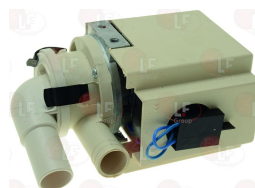

ITV 4556

ITV

Suitable for:

3122236 ELETROPOMPA HANNING DPS35-058N
230V 40W 50Hz
attacchi \varnothing 23.5 mm

ITV 8687K

3122877 PUMP GRE 604215X
230V 100W 50Hz
connections \varnothing 23 mm
for Icemaker (ITV)

ITV 4803

Relays

5020453 RELAY POWER OMRON MY2F-US-SV
230V 50/60Hz
2 changeover contacts 5A
for Icemaker (ITV) Q130

ITV 101483

ITV 1483

Solenoid valves

1120361 COIL PARKER YB09 220/230V 9W 50/60Hz
width 34 mm - height 32 mm
depth 42 mm