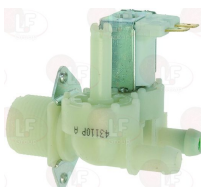

ITV 100404

ITV 404

3120936 SOLENOID VALVE T&P 2-WAY 180°
220/240V 50/60Hz - max. temperature 90°C
inlet 3/4" - two outlets $\varnothing$ 10.5 mm
1 outlet with green adjuster 3 L/min
for Icemaker (ITV)