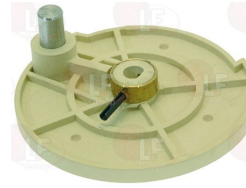

ITV 105200

ITV 5200

3240675 DISC FOR PIVOTING MOTOR
for Icemaker (ITV) Q20 - Q30 - Q40C