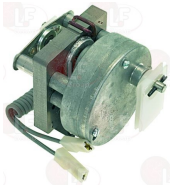

ITV 5209

Gearmotors

- 3240675 DISC FOR PIVOTING MOTOR**
 for Icemaker (ITV) Q20 - Q30 - Q40C

ITV 205202

ITV 5202

- 3240942 GEARMOTOR COMPLETE KELVIN**
 230V 50Hz
 complete with micro and casing
 for Icemaker (ITV) MQ200C

- 3240675 DISC FOR PIVOTING MOTOR**
 for Icemaker (ITV) Q20 - Q30 - Q40C

ITV 205202

ITV 5202

Suitable for:

Suitable for:

3240941 GEARMOTOR CROUZET 82 334 5
 230V 50Hz 3,5W 30rpm
 for Icemaker (ITV) Q20C - Q30C - Q40C

ITV 105364

ITV 5364

3240939 GEARMOTOR KELVIN
 230V 50Hz
 for Icemaker (ITV) MQ200C

ITV 105291

ITV 5291

3250943 SECURITY SPRING FOR AGITATOR
 for MQ200C

ITV 203

ITV 300203

3240940 GEARMOTOR KELVIN
 230V 50Hz
 for Icemaker (ITV) MQ200C - Q130C - Q40SC - Q50C
 Q60C - Q90C
 for Icemaker (ITV) SAB50W

ITV 105200

ITV 5200

3240675 DISC FOR PIVOTING MOTOR
 for Icemaker (ITV) Q20 - Q30 - Q40C