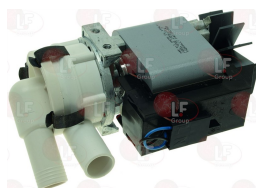

ITV 205407

ITV 5407

3122878 PUMP GRE 1001X
230V 190W 50Hz
connections $\varnothing$ 23-24 mm
for Icemaker (ITV)