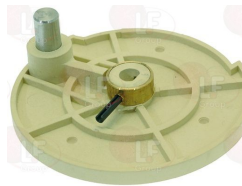

ITV 105363

ITV 5363

1. **3240675 DISC FOR PIVOTING MOTOR**
   for Icemaker (ITV) Q20 - Q30 - Q40C