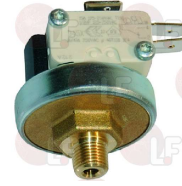

## Level gauges

**7100135 WATER LEVEL GLASS PIPE 10x130 mm**  
for Ironing machine (BIEFFE) BF004

BIEFFE MV5

**7100130 LEVEL FITTING KIT**  
for Ironing machine (BIEFFE) BF004

BIEFFE MV6

## Microswitches

**7103315 COMPLETE MICROSWITCH IRON**  
for IRONING AREA BIEFFE FOREVER BF200-BF004

BIEFFE AR4P

## Pressure switches

**7100128 BOILER PRESSURE SWITCH 1/4" M 0.2÷6 BAR**  
for Ironing machine (BIEFFE) AS3/4 - BF001B  
BF004 - BF054B - BF070E - PROFIL2

BIEFFE C22

**7104426 PRESSURE SWITCH 1.5÷4 BAR**  
for Ironing machine (BIEFFE) BF001 - BF010