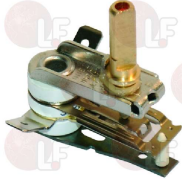

Contact thermostats

7104422 CONTACT THERMOSTAT
for IRONING MACHINE BIEFFE BF004
for Ironing machine (BIEFFE) BF48