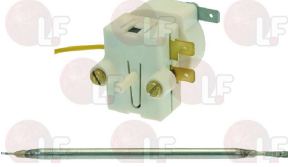

Thermostats

5035777 SAFETY THERMOSTAT 250°C
250V 16A bulb $\varnothing$ 5x114 mm - capillary 900 mm
for Mangle ironing machine (IPSO) RI1200/25
RI400/25

GMP 710V-1841