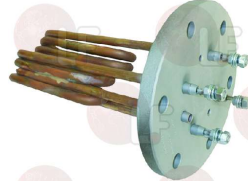

## Heating elements

**3355549 BOILER HEATING ELEMENT 2000W 220V**  
 immersed length 100 mm  
 fitting  $\varnothing$  16 mm  
 for IRONING MACHINE BOILER

GRANDIMPIANTI 59SI100282

**5048368 BOILER HEATING ELEMENT 4000W 230V**  
 immersed length 195 mm  
 flange  $\varnothing$  149 mm  
 for IRONING BOARD 021