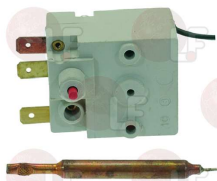

GRANDIMPIANTI 540751000028

Thick flannels

3246015 FLANNEL CLOTH S100/25

for Mangle ironing machine (GRANDIMPIANTI) S100/25