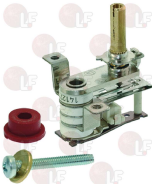

GRANDIMPIANTI 59S1100089

5044946 KNOB PLATE
for Ironing machine (GRANDIMPIANTI) 021-50