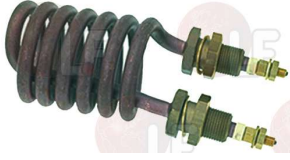

Heating elements

3355549 BOILER HEATING ELEMENT 2000W 220V
immersed length 100 mm
fitting $\varnothing$ 16 mm
for IRONING MACHINE BOILER

GRANDIMPIANTI 59SI100282

5048368 BOILER HEATING ELEMENT 4000W 230V
immersed length 195 mm
flange $\varnothing$ 149 mm
for IRONING BOARD 021