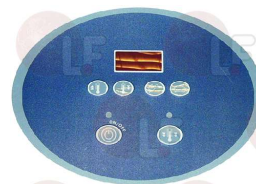

IMESA 3941TECO1614

IMESA 5740008

Electronic printed-circuit boards

3446127 ELECTRONIC TIMER BOARD EDD
dimensions 200x150 mm
for Mangle ironing machine (IMESA) M1000/25
M1250/25 - M1500/25 - M1500/25A
for Mangle ironing machine (WHIRLPOOL) AGB284/WP
AGB285/WP - AGB286/WP - AGB287/WP

IMESA 2952TIMEMEDD

3399133 EDD PROGRAMMER PLATE ADHESIVE
for Mangle ironing machine (IMESA) M1500/33
M1750/33 - M2000/33
for Mangle ironing machine (WHIRLPOOL) AGB284/WP
AGB285/WP - AGB286/WP - AGB287/WP