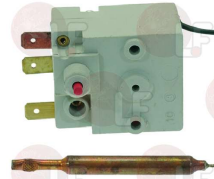

IPSO 1300006P

Thermostats

- 5035777 SAFETY THERMOSTAT 250°C**
 250V 16A bulb \varnothing 5x114 mm - capillary 900 mm
 for Mangle ironing machine (IPSO) RI1200/25
 RI400/25

IPSO GM710V-1841

IPSO 710V-1841

- 3444817 SINGLE PHASE THERMOSTAT 235°C**
 with manual reset
 capillar 1500 mm
 bulb \varnothing 6x65 mm
 for Mangle ironing machine (DOMUS) PL108 - PL128
 for Mangle ironing machine (FAGOR) PE-18/100
 PE-18/120
 for Mangle ironing machine (GRANDIMPIANTI)
 S100/18EM - S100/25 - S120/18EM - S120/25
 S140/25 - S140/25AV - S160/30 - S160/30AV
 S160/30AVL - S200/30AV - S200/30AVL - S80E