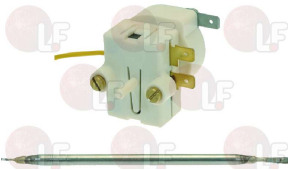

Sparking plugs

1. **7104865 SPARKING PLUG**
   for IRONING MACH.DANUBE MAXIMA 1500-1900-2500-3200
   for Ironing machine (DANUBE) MAXIMA1500
   MAXIMA1900 - MAXIMA2500 - MAXIMA3200

IPSO 1300006P

Thermostats

1. **5035777 SAFETY THERMOSTAT 250°C**
   250V 16A bulb $\varnothing$ 5x114 mm - capillary 900 mm
   for Mangle ironing machine (IPSO) RI1200/25
   RI400/25

IPSO GM710V-1841

IPSO 710V-1841

1. **3444817 SINGLE PHASE THERMOSTAT 235°C**
   with manual reset
   capillar 1500 mm
   bulb $\varnothing$ 6x65 mm
   for Mangle ironing machine (DOMUS) PL108 - PL128
   for Mangle ironing machine (FAGOR) PE-18/100
   PE-18/120
   for Mangle ironing machine (GRANDIMPIANTI)
   S100/18EM - S100/25 - S120/18EM - S120/25
   S140/25 - S140/25AV - S160/30 - S160/30AV
   S160/30AVL - S200/30AV - S200/30AVL - S80E

IPSO 5475100028

Thick flannels

1. **7100762 FLANNEL CLOTH**
   for Mangle ironing machine (IPSO) RI1400/25

IPSO GMM1400ES

IPSO M1400/25

1. **7101197 FLANNEL CLOTH**
   for Mangle ironing machine (IPSO) RI1200/25

IPSO GMM1200/25

IPSO M1200/25

1. **3246015 FLANNEL CLOTH S100/25**
   for Mangle ironing machine (GRANDIMPIANTI) S100/25

IPSO M1000/25