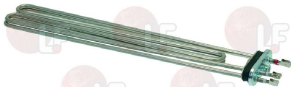

WASCATOR 471981215

40W0759 HEATING ELEMENT 2x3000W 230V
length 410 mm
width 70 mm
for WASHING MACHINE ZANUSSI ELECTROLUX W230