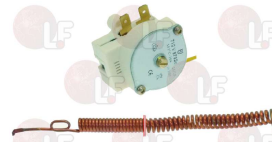

WASCATOR 471881701

1. **40E1296 SINGLE-PHASE THERMOSTAT 183°C**
   bulb $\varnothing$ 8 x 250 mm
   for Dryer (ZANUSSI) D200E - D200G - TT200E
   TT200G