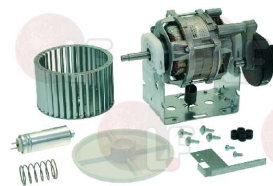

WASCATOR 472837101

1. **40G2428 MOTOR KIT 220/240V 50Hz 1.1A**
   for Dryer (ZANUSSI) T2130