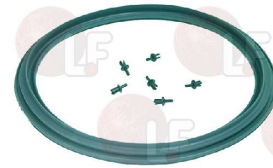

WASCATOR 438505201

3186264 DOOR GASKET ø 300 mm
for Washing machine (ZANUSSI) LC10E - LC7E - WE105
WE106MP - WE66MP