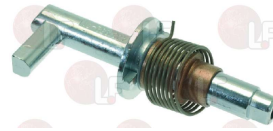

WASCATOR 432195501

**3242438 HANDLE PIN**

total length 92 mm

WASCATOR 472991301

**3242470 DOOR HANDLE**

for ZANUSSI WASHING MACHINE WE55QSR  
for Washing machine (ZANUSSI) WE55QSR

WASCATOR 438507501

**3242435 HANDLE FIXING PLATE**