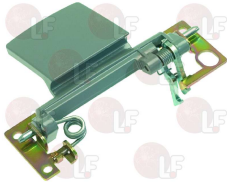

WASCATOR 432195501

**3242438 HANDLE PIN**

total length 92 mm

WASCATOR 472991301

**3242470 DOOR HANDLE**

for ZANUSSI WASHING MACHINE WE55QSR  
for Washing machine (ZANUSSI) WE55QSR

WASCATOR 438507501

**3242435 HANDLE FIXING PLATE**