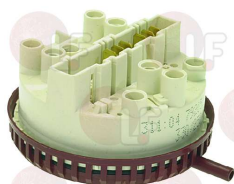

Pressure switches

3320216 PRESSURE SWITCH

for Washing machine (ZANUSSI) LB161