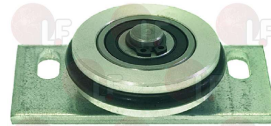

## Bearings

**40W3544 BALL-BEARING UC209**  
for DRIER T3900-T3120-T3530-T3650  
for Dryer (ZANUSSI) T3120 - T3530 - T3650 - T3900

WASCATOR 487169549

**4072045 BEARING FOR BASKET SUPPORT 48 mm**  
for Dryer (ZANUSSI) TT350