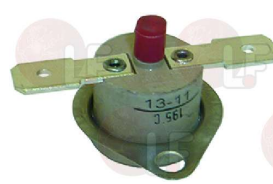

WASCATOR 471881504

40W4595 SAFETY THERMOSTAT 195°C
for Dryer (ZANUSSI) PD9 - T41000 - T41900 - T43000