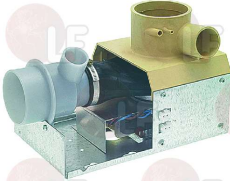

Suitable for:

Suitable for:

3120173 SOLENOID VALVE 6020 230V ø 86-76 mm
inlet ø 86 mm
outlet ø 76 mm
overflow pipe ø 36 mm
coil 220/240V 50/60Hz
for Washing machine (ZANUSSI) CLC12E - CLC12MP
FLE120MP - LC12E

3120176 RUBBER RING ø 95 mm

WASCATOR 472602000

WASCATOR 472601200

3120175 VALVE CONNECTOR

3120177 VALVE DIAPHRAGM