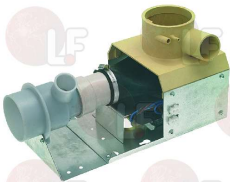

WASCATOR 472602010

WASCATOR 472601200

3120175 VALVE CONNECTOR

3120177 VALVE DIAPHRAGM