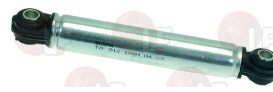

WASCATOR 471825205

40W0460 SHOCK ABSORBER TYP 012 100N
for Washing machine (ZANUSSI) WE106MP - WE66MP