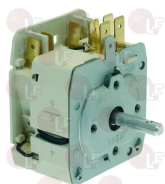

Timers

4072765 DRYER TIMER 230V 50Hz
pin $\varnothing$ 6x4.6 mm
for Dryer (ZANUSSI) D1000V - D350 - TT350 - TT600
T1000