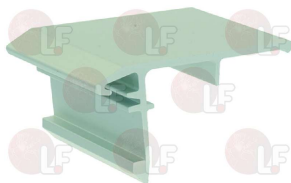

Suitable for:

WASCATOR

4072000 HANDLE 81x60x44 mm
for Dryer (WASCATOR) TT210 - TT210HP - TT210R
TT210T
for Dryer (ZANUSSI) TT210 - TT210HP - TT210R
TT210T

WASCATOR 472730901

Suitable for:
4072001 HANDLE SPRING 50x25 mm
for DRIER TT210-210R-210T-210HP