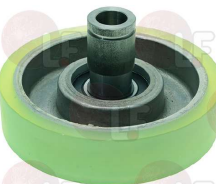

WASCATOR 0315642901

40W0588 4 WHEELS BASKET WITH SUPPORT KIT
for Dryer (ZANUSSI) TT210