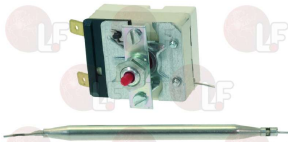

Thermostats

1. **4072062 SINGLE-PHASE SAFETY THERMOSTAT 185°C**
   capillary 1750 mm
   bulb $\varnothing$ 6x100 mm.
   for Dryer (ZANUSSI) TT210 - TT210HP - TT210R
   TT210T