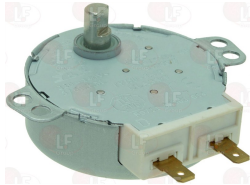

WHIRLPOOL 481236158449