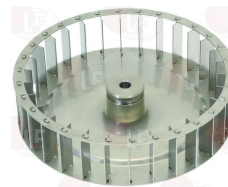

GARBIN VEN001

GARBIN VEN227