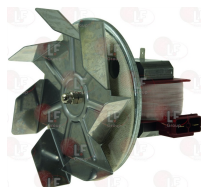

Suitable for:

3240000 MOTOR WITH FAN 45W 220V 50/60Hz
fan ø 150 mm

GARBIN MOT+VEN046

GARBIN

Suitable for:

3340139 MOTOR 9637/62683 55W 230/240V 50/60Hz
fan ø 155 mm
for Convection oven electric (GARBIN) 12GX - 23MX
23MXUMI - 43DX - 43DXUMI - 43MX - 43MXUMI