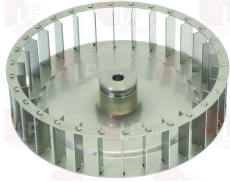

GARBIN REG001

GARBIN REG100

Fans for motors

3240323 FAN \varnothing 160 mm
 thickness 40 mm
 total blades 36 - \varnothing hole 8x6 mm
 for Convection oven electric (GARBIN) 25EXVAPOR
 31EXVAPOR - 31GXUMI - 36EXVAPOR - 36PXUMI
 43SEVAPOR

GARBIN VEN000

GARBIN VEN226

Fittings

3349119 STRAIGHT FITTING JG PM0406E
 pipe \varnothing 6 mm

GARBIN RID000

Gaskets and seals

3186522 GASKET FOR OVEN LAMP RECEPTACLE
 dimensions \varnothing 40x30x2 mm
 for Convection oven (GARBIN)