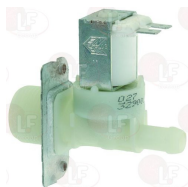

Suitable for:

3240000 MOTOR WITH FAN 45W 220V 50/60Hz
fan ø 150 mm

GARBIN MOT+VEN046

GARBIN

Suitable for:

3340139 MOTOR 9637/62683 55W 230/240V 50/60Hz
fan ø 155 mm
for Convection oven electric (GARBIN) 12GX - 23MX
23MXUMI - 43DX - 43DXUMI - 43MX - 43MXUMI

GARBIN MOT005

GARBIN MOT046

GARBIN VEN046

Rotary switches

3057157 SELECTOR SWITCH 0-8 POSITIONS
contact capacity 16A 250V - max 150°C
D-shaped pin ø 6x4.6 mm
for Convection oven electric (GARBIN) 23MX
23MXUMI - 43MX - 43MXUMI

GARBIN COM000

GARBIN COM002

GARBIN COM037

Solenoid valves

3120005 SOLEN. VALVE ELBITYPE 329 1 WAY 180°
220/240V 50/60Hz - max. temperature 90°C
inlet 3/4" - outlet ø 10.5 mm

GARBIN ELE1V

3120007 SOLEN. VALVE ELBITYPE 349 2 WAY 180°
220/240V 50/60Hz - max. temperature 90°C
inlet 3/4" - two outlets ø 10.5 mm

GARBIN ELE2V

Switches

3319323 PUSH-BUTTON 1-POLE WHITE 16A 250V
with indicator lamp
"steam" silk-screen printing
mounting hole ø 24 mm
for Convection oven electric (GARBIN) 23MX
23MXUMI - 31GXUMI - 36PXUMI - 41GXUMI - 43DX
43DXUMI - 43MX - 43MXUMI - 44PXUMI

GARBIN PUL002

GARBIN PUL245