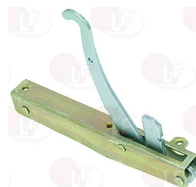

*Suitable **universal spare parts** may not be included*

Rel. 2015-10221802

Suitable for:

GAYC

Suitable for:

Gaskets for oven door

- 3186691 OVEN DOOR GASKET 445x340 mm**
made of silicone elastomer
with fastening clips
COLOUR RED

GAYC 14140010

GAYC 15107020

Heating elements

- 3755640 HEATING ELEMENT 1200W 220V**
external \varnothing 190 mm - total height 65 mm
flange 70x22 mm
for Convection oven electric (GAYC) G2

GAYC 12420180

GAYC 12507820

Hinges, catches and accessories

- 3053007 LEFTHAND DOOR HINGE FOR OVEN**
distance between holes 175 mm - overall length 205
height 160 mm

GAYC 37760110

- 3053006 RIGHTHAND DOOR HINGE FOR OVEN**
distance between holes 175 mm - overall length 205
height 160 mm

GAYC 37760100

Indicator lights

- 3221323 RED INDICATOR LAMP 250V**
head \varnothing 14 mm - hole \varnothing 13 mm
for Convection oven electric (GAYC) G2

GAYC 12220280

GAYC 12301250

Lamp receptacles and spare parts