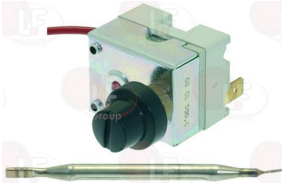

Motors

3240000 MOTOR WITH FAN 45W 220V 50/60Hz fan \varnothing 150 mm

GAYC 12531100

Terminal blocks

3247003 TERMINAL BLOCK 2-POLE CERAMIC

for cable max. 4 mmq
 operating temperature 300°C
 nominal voltage 450V
 dimensions 20x21x18 mm

GAYC 12150200

3247004 TERMINAL BLOCK 3-POLE CERAMIC

for cable max. 4 mmq
 operating temperature 300°C
 nominal voltage 250V
 dimensions 33x18x15 mm

GAYC 12150240

Suitable for:

GAYC

Suitable for:

Thermocouples and accessories

3440064 NUT FOR THERMOCOUPLE M8x1

GAYC 13210260

3440251 THERMOCOUPLE M8x1 32cm THREAD M8x1

GAYC 12410020

Thermostats

3444598 SINGLE-PHASE THERMOSTAT 230°C
with manual reset
covered capillary length 930 mm - 16A 250V
bulb \varnothing 5x70 mm

GAYC 12411040

3444007 THERMOSTAT SINGLE-PHASE TR2 0-300°C
D-shaped pin \varnothing 6x4.6 mm
capillary length 1500 mm - 15A 250V
bulb \varnothing 3.5x190 mm

GAYC 12410300

GAYC 12411020

Timers

3446056 TIMER 120 MINUTES M2
mechanical timer with acoustic alarm
manual left position possible
manually set cycle 120 minutes
contact capacity 16(4)A 250V
max temperature 125°C
D-shaped pin \varnothing 6x4.6 mm
for Convection oven electric (GAYC)
G2