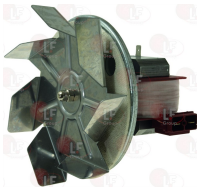

GAYC 37760100

Indicator lights

- 3221323 RED INDICATOR LAMP 250V**
head \varnothing 14 mm - hole \varnothing 13 mm
for Convection oven electric (GAYC) G2

GAYC 12220280

GAYC 12301250

Lamp receptacles and spare parts

3221060 LAMP RECEPTACLE WITH LAMP E14 25W 230V

lamp glass \varnothing 42 mm
 mounting hole \varnothing 38 mm
 max temperature 300°C
 for OVEN

GAYC 12220050

Microswitches

3240410 MICROSWITCH 16(4)A 250V

GAYC 12211100

Motors

3240000 MOTOR WITH FAN 45W 220V 50/60Hz fan \varnothing 150 mm

GAYC 12531100

Terminal blocks

3247003 TERMINAL BLOCK 2-POLE CERAMIC

for cable max. 4 mmq
 operating temperature 300°C
 nominal voltage 450V
 dimensions 20x21x18 mm

GAYC 12150200

3247004 TERMINAL BLOCK 3-POLE CERAMIC

for cable max. 4 mmq
 operating temperature 300°C
 nominal voltage 250V
 dimensions 33x18x15 mm

GAYC 12150240

Suitable for:

GAYC

Suitable for:

Thermocouples and accessories