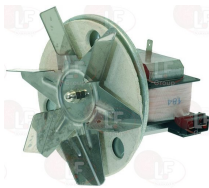

GEMINI FORNI 233067

Heating elements

- 3755262 HEATING ELEMENT 2300W 220V**
external \varnothing 195 mm - overall height 77 mm
flange 70x22 mm
for Convection oven electric (GEMINI FORNI) 2M
2M/1

GEMINI FORNI 233044

GEMINI FORNI 233186

3186475 OVEN LAMP RECEPTACLE GASKET
external dimensions 112x66 mm
for Convection oven (GEMINI FORNI)

GEMINI FORNI 233054

Suitable for:

3221226 FRAME FOR OVEN LAMP RECEPTACLE
external dimensions 153x72 mm
for Convection oven (GEMINI FORNI)

GEMINI FORNI 233185

3221061 OVEN LAMP E14 25W 230V
max temperature 300°C
for OVEN - PIZZA OVEN

GEMINI FORNI 233104

Motors

5034179 MOTOR WITH FAN 53W 220/240V 50/60Hz
fan \varnothing 150 mm

GEMINI FORNI 456514

3240281 SINGLE-PHASE MOTOR
capacitor μ F 2
for Convection oven electric (GEMINI FORNI) 2M
2M/1

GEMINI FORNI 233061

3240280 FAN \varnothing 145 mm
thickness 45 mm
total blades 20 - \varnothing hole 8 mm
for Convection oven electric (GEMINI FORNI) 2M
2M/1