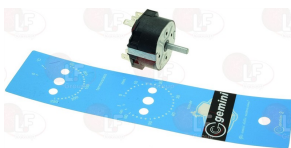

Timers

3446063 TIMER KIT 60 MINUTES M2
complete with screen-printing set 0-60'
mechanic timer with manual reset
manual reset cycle 60 minutes
bipolar with contact capacity 16(4)A 250V
max temperature 125°C
D-shaped pin $\varnothing$ 6x4.6 mm
for Convection oven electric (GEMINI FORNI) 1M/1
2M/1