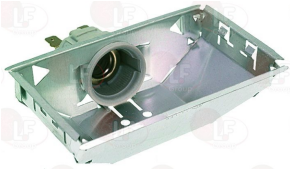

- 3221226 FRAME FOR OVEN LAMP RECEPTACLE**
external dimensions 153x72 mm
for Convection oven (GEMINI FORNI)

GEMINI FORNI 233185

- 3221225 GLASS FOR OVEN LAMP RECEPTACLE**
external dimensions 115x69 mm
for Convection oven (GEMINI FORNI)

GEMINI FORNI 233186

Suitable for:

GEMINI FORNI

3221120 LAMP RECEPTACLE FOR LAMP E14 25W 230V
dimensioni esterne 106x65 mm
for Convection oven electric (GEMINI FORNI)
Series 2/M - 2/M1

GEMINI FORNI 550181

3221225 GLASS FOR OVEN LAMP RECEPTACLE
external dimensions 115x69 mm
for Convection oven (GEMINI FORNI)

GEMINI FORNI 233186

3186475 OVEN LAMP RECEPTACLE GASKET
external dimensions 112x66 mm
for Convection oven (GEMINI FORNI)

GEMINI FORNI 233054

Suitable for:

3221226 FRAME FOR OVEN LAMP RECEPTACLE
external dimensions 153x72 mm
for Convection oven (GEMINI FORNI)