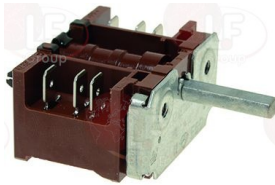

GEMINI FORNI 233062

Rotary switches

3057050 CONNECTING BRACKET 28x21x16 mm
distance between hooking brackets 27 mm
f/connection between selector switch and thermost.

GEMINI FORNI

3057026 SELECTOR SWITCH 0-1 POSITIONS
contact capacity 16A 250V - max 150°C
D shaft \varnothing 6x4.6 mm

GEMINI FORNI 233117

5030542 SELECTOR SWITCH 0-1 POSITIONS
contact capacity 16A 250V - max 150°C
D-shaped pin \varnothing 6x4.6 mm

GEMINI FORNI 233204

Thermostats

3444434 SINGLE-PHASE THERMOSTAT 50-267°C
D-shaped pin \varnothing 6x4.6 mm
covered capillary length 950 mm - 16A 250V
bulb \varnothing 3x230 mm
for Convection oven electric (GEMINI FORNI) 2M
2M/1