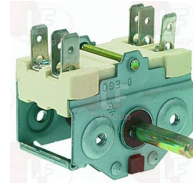

GEMINI FORNI 233062

Rotary switches

3057050 CONNECTING BRACKET 28x21x16 mm
distance between hooking brackets 27 mm
f/connection between selector switch and thermost.

GEMINI FORNI

3057026 SELECTOR SWITCH 0-1 POSITIONS
contact capacity 16A 250V - max 150°C
D shaft \varnothing 6x4.6 mm

GEMINI FORNI 233117

5030542 SELECTOR SWITCH 0-1 POSITIONS
contact capacity 16A 250V - max 150°C
D-shaped pin \varnothing 6x4.6 mm

GEMINI FORNI 233204

Thermostats

3444434 SINGLE-PHASE THERMOSTAT 50-267°C
D-shaped pin \varnothing 6x4.6 mm
covered capillary length 950 mm - 16A 250V
bulb \varnothing 3x230 mm
for Convection oven electric (GEMINI FORNI) 2M
2M/1