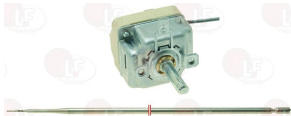

GEMINI FORNI 233117

5030542 SELECTOR SWITCH 0-1 POSITIONS
contact capacity 16A 250V - max 150°C
D-shaped pin \varnothing 6x4.6 mm

GEMINI FORNI 233204

Thermostats

3444434 SINGLE-PHASE THERMOSTAT 50-267°C
D-shaped pin \varnothing 6x4.6 mm
covered capillary length 950 mm - 16A 250V
bulb \varnothing 3x230 mm
for Convection oven electric (GEMINI FORNI) 2M
2M/1