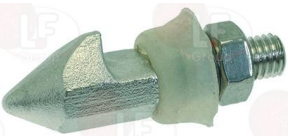

KELVIN 0101250

Gas burners

- 3023315 BURNER \varnothing 50x455 mm**
made of STAINLESS steel
for Convection oven gas (KELVIN) KG106 - KG110
KPG405 - NKG106

KELVIN 0150531

Handles

3242122 COMPLETE OVEN DOOR HANDLE
for Convection oven (KELVIN)

KELVIN 0201210

3242425 SPRING FOR DOOR HANDLE
external dimensions 54x27 mm
for OVEN

KELVIN 0201213

3242409 LATCH DOUBLE FOR DOOR HANDLE M8
overall length 51.5 mm

KELVIN 0201211

3242111 STRIKE FOR DOOR HANDLE M8
overall length 50.5 mm
for Convection oven (KELVIN)

KELVIN 0201212

3242409 LATCH DOUBLE FOR DOOR HANDLE M8
overall length 51.5 mm

KELVIN 0201211

3242111 STRIKE FOR DOOR HANDLE M8
overall length 50.5 mm
for Convection oven (KELVIN)

KELVIN 0201212

3242425 SPRING FOR DOOR HANDLE
external dimensions 54x27 mm
for OVEN

KELVIN 0201213

3242111 STRIKE FOR DOOR HANDLE M8
overall length 50.5 mm
for Convection oven (KELVIN)

KELVIN 0201212

Heating elements

3355366 HEATING ELEMENT 1500W 230V
length 105 mm - width 340 mm
flange 70x22 mm
for Convection oven electric (KELVIN) KE106
KPE405 - NKE106