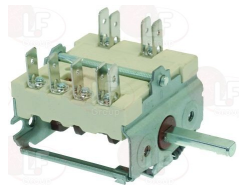

KELVIN 0104621

Lamp receptacles and spare parts

3221243 HALOGEN LAMP RECEPTACLE G4 20W 12V
 wire connection length 830 mm
 for Convection oven electric (KELVIN) KPE405
 KPE408 - NKE106 - NKE110 - NKE210
 for Convection oven gas (KELVIN) KPG405 - KPG408
 NKG106 - NKG110 - NKG210

KELVIN 0104618

3221120 LAMP RECEPTACLE FOR LAMP E14 25W 230V
 dimensioni esterne 106x65 mm

KELVIN 0104601

3221257 SILICONE GASKET F/OVEN LAMP RECEPTACLE

external dimensions 140x75 mm
for Convection oven (KELVIN)

KELVIN 0104612

Microswitches

3240410 MICROSWITCH 16(4)A 250V

KELVIN 0104501

Pressure switches

3320059 OVEN PRESS.SWITCH 0.35-0.50 BAR 6A 250V

fitting \varnothing 1/8" M
for Convection oven electric (KELVIN) KE106A
KE110A - KE210A - KPE405 - KPE408 - NKE106A
NKE110A - NKE210A
for Convection oven gas (KELVIN) KG106A - KG110A
KG210A - KPG405 - KPG408A - NKG106A - NKG110A
NKG210A

KELVIN 0101395

Rotary switches

3057226 SELECTOR SWITCH 0-1 POSITIONS

contact capacity 16A 250V - max 150°C
D-shaped pin \varnothing 6x4. \varnothing 6 mm
for Convection oven (KELVIN) KP405 - KP408 - K106
K110 - K210 - NK106 - NK110 - NK210