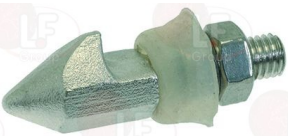

KELVIN 0201210

3242425 SPRING FOR DOOR HANDLE
external dimensions 54x27 mm
for OVEN

KELVIN 0201213

3242409 LATCH DOUBLE FOR DOOR HANDLE M8
overall length 51.5 mm

KELVIN 0201211

3242111 STRIKE FOR DOOR HANDLE M8
overall length 50.5 mm
for Convection oven (KELVIN)

KELVIN 0201212

3242409 LATCH DOUBLE FOR DOOR HANDLE M8
overall length 51.5 mm

KELVIN 0201211

3242111 STRIKE FOR DOOR HANDLE M8
overall length 50.5 mm
for Convection oven (KELVIN)

KELVIN 0201212

3242425 SPRING FOR DOOR HANDLE
external dimensions 54x27 mm
for OVEN

KELVIN 0201213

3242111 STRIKE FOR DOOR HANDLE M8
overall length 50.5 mm
for Convection oven (KELVIN)

KELVIN 0201212

Heating elements

3355366 HEATING ELEMENT 1500W 230V
length 105 mm - width 340 mm
flange 70x22 mm
for Convection oven electric (KELVIN) KE106
KPE405 - NKE106

KELVIN 0101001

3355367 HEATING ELEMENT 2500W 230V
length 600 mm - width 200 mm
flange 70x22 mm
for Convection oven electric (KELVIN) KE110
KPE408 - NKE110

KELVIN 0101002

Suitable for:

KELVIN

Suitable for:

3355368 HEATING ELEMENT 3500W 230V
 length 560 mm - width 280 mm
 flange 70x22 mm
 for Convection oven electric (KELVIN) KE210
 NKE210