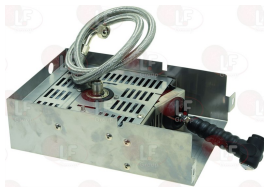

KLARCO 4R.MINI.GK4

40C1156 WASH-UNIT
with automatic retractor
hose rubber EPDM $\varnothing$ 12 mm
complete with shower ECO/F