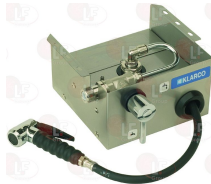

KLARCO 5R.M06Q.146

KLARCO 5R.M6Q.448

KLARCO 9210100

2103911 HYDRO-GUN NITO | CONNECTION 1/2"
 with jet adjustment

KLARCO 0P.P448.00.00

3359553 WASHING UNIT MINIREEL
 stainless steel case aisi 304
 with automatic retractor
 EPDM hose \varnothing 13 mm
 pull-out hose length 160 cm
 complete with shower ECO/F
 for fixing to any equipment