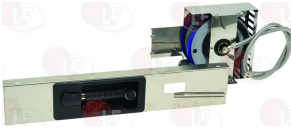

KLARCO 0R.P146.00.00

3359559 HYDRO-GUN NITO 1
with adjusting spray
jet pipe 45 cm

KLARCO 0R.P039.00.00

KLARCO 0R.P147.00.00

40C2218 KIT WASH UNIT
with automatic retractor
tube made of silicone ø 13 mm
complete with shower ECO/F