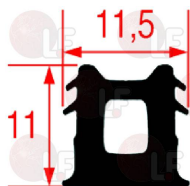

LAINOX R70044140

5022831 OVEN DOOR GASKET 2500 mm
 made of silicone elastomer
 profile dimensions 11.5x11 mm
 COLOUR BLACK
 for Convection oven electric (LAINOX) EM010H
 EV010P
 for Convection oven gas (LAINOX) GC010M - GV010M