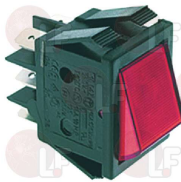

LAINOX MA4640500

3319501 SWITCH PROTECTION CAP
 external dimensions 29x36 mm
 for switches with mounting hole 22x30 mm

LAINOX RA9410001

LAINOX RA941001

3319018 RED BIPOLAR CHANGE OVER SWITCH 16A 250V
 16(4)A 250V - with indicator light
 max temperature 120°C
 mounting hole 22x30 mm