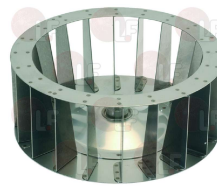

LAINOX R75400330

LAINOX 50405710

3240272 FAN $\varnothing$ 300 mm
thickness 120 mm
total blades 20 - $\varnothing$ tapered hole 19.5-23 mm
for Convection oven electric (LAINOX) CE110M
EM010H - EV010P - MES20D - MES20H - MES20M
MES20P - MES20X - ME110D - ME110H - ME110M
ME110P - ME110X - ME120D - ME120H - ME120M
ME120P - ME120X - VEC20X - VES20D - VES20H
VES20M - VES20P - VES20X - VE110D - VE110H
VE110M - VE110P - VE110X - VE120D - VE120H
VE120M - VE120P - VE120X
for Convection oven gas (LAINOX) CG110M - GC010M
GV010H - GV010M - MGC20H - MGS20D - MGS20H
MGS20M - MGS20P - MGS20X - MG110D - MG110H
MG110M - MG110P - MG110X - MG120D - MG120H
MG120M - MG120P - MG120X - VGS20D - VGS20H