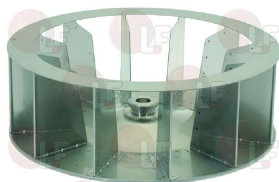

LAINOX R65040520

5023532 FAN ø 350 mm
thickness 118 mm
blades number 12 - fixing hole ø 23 mm
for Convection oven (LAINOX)