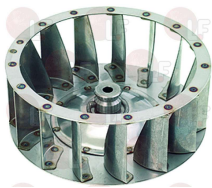

thickness 60 mm
total blades 15 - ø hole 8 mm
for Convection oven (LAINOX)

LAINOX R75400060

LAINOX 50405740

3240279 MOTOR LM63/2 0.11Kw 220/240V 50/60Hz

0.90A - 2760/3320rpm - capacitor 4 µF
for Convection oven electric (LAINOX)
VE105D - VE105H - VE105M - VE105X
for Convection oven gas (LAINOX)
VG105D - VG105H - VG105M - VG105S - VG105X
for Convection oven (LAINOX) CE105M
for Convection oven electric (LAINOX)
ME105