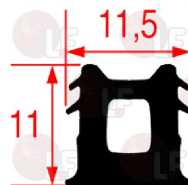

LAINOX R70041000

LAINOX R70043270

5021244 OVEN DOOR GASKET 4000 mm
made of silicone elastomer
profile dimensions 11.5x11 mm
COLOUR BLACK
for Convection oven electric (LAINOX) ME120D
ME120H - ME120M - ME120P - ME120T - ME120X
PE015M - VE120D - VE120H - VE120M - VE120P
VE120X
for Convection oven gas (LAINOX) MG120D - MG120H
MG120M - MG120P - MG120X - VG120D - VG120H
VG120M - VG120P - VG120X