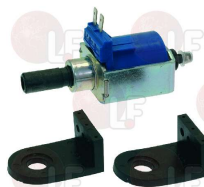

LAINOX R65110620

3331006 VIBRATORY PUMP KIT 32W 220/240V 50Hz
 PUMP CEME E51210EN02240C3
 connections \varnothing 1/8" - \varnothing 7 mm
 for Convection oven electric (LAINOX) - Series ME
 ME061 - ME101 - ME102 - ME201 - ME202
 for Convection oven gas (LAINOX) - Series MG
 MG061 - MG101 - MG102 - MG201 - MG202