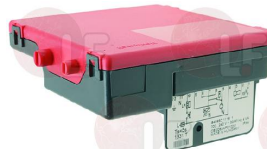

LAINOX R63060120

3526403 CONTROL BOX S4565C1033U
model HONEYWELL - 230V 50/60Hz 4VA
for 6-20 grills

LAINOX LAR63060140

LAINOX R63060140

5053449 CONTROL BOX S4565C1116
HONEYWELL - 220/240V 50/60Hz 4VA
for Convection oven (LAINOX)