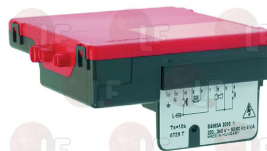

LAINOX

Suitable for:

Electronic boxes

3526402 CONTROL BOX S4560A1008
model HONEYWELL - 220/240V 50Hz 10VA
for Convection oven (LAINOX) PG
for Convection oven gas (LAINOX) MG220T - VG105S

LAINOX R63060020

3526182 CONTROL BOX S4565A2092
model HONEYWELL - 220/240V 50/60Hz 4VA
for Convection oven gas (LAINOX) CG051M - CG071M
CG100M - CG200M - HMG061X - HMG101X - HMG102X
HMG201X - HMG202X - MG061P - MG061T - MG101P
MG101T - MG102P - MG102T - MG201D - MG201P
MG201T - MG202P - MG202T - VG051P - VG061D
VG061P - VG202D