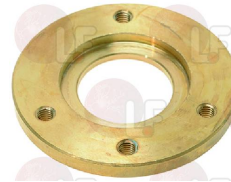

LAINOX R58003850

3240330 FIXING SCREW FOR FAN M12x1.5 LEFTHAND