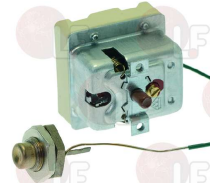

LAINOX R65070070

LAINOX 50304027

3444804 SINGLE-PHASE THERMOSTAT 360°C
with manual reset
covered capillary length 860 mm - 16A 250V
button bulb $\varnothing$ 11x10 mm - nut M14x1
for Convection oven electric (LAINOX) HME061P
HME061T - HME061X - HME101P - HME101T
HME101X - HME102P - HME102T - HME102X
HME201P - HME201T - HME201X - HME202P
HME202T - HME202X - HVE061P - HVE061T
HVE061X - HVE101P - HVE101T - HVE101X
HVE102P - HVE102T - HVE102X - HVE201P
HVE201T - HVE201X - HVE202P - HVE202T
HVE202X
for Convection oven gas (LAINOX) HMG061P - HMG061T
HMG061X - HMG101P - HMG101T - HMG101X
HMG102P - HMG102T - HMG102X - HMG201P