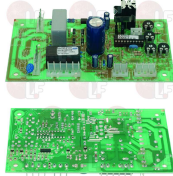

Suitable for:

5033906 FAN ELECTRONIC CIRCUIT BOARD 140x80 mm
for Convection oven gas (LAINOX) - Series GGM
Series GGV - Series HMG - Series HVG - Series MCG
Series MMG - Series MVG

LAINOX F63130050

Suitable for:

5048419 INVERTER ELECTR.CIRCUIT BOARD 77x62 mm
complete with spacers
for Convection oven electric (LAINOX)
Series GEMT VERSIONE T - Series GEVT VERSIONE T
Series HME VERSIONE T - Series HVE VERSIONE T
for Convection oven gas (LAINOX)
Series GGMT VERSIONE T - Series GGVT VERSIONE T
Series HMG VERSIONE T - Series HVG VERSIONE T

LAINOX F65301490

3390216 INVERTER ELECTRONIC BOARD
plate size 135x135 mm
for Convection oven electric (LAINOX)
HME101T - HME101X - HME102T - HME102X - HME201T
HME201X - HME202T - HME202X - HVE101T
HVE101X - HVE102T - HVE102X - HVE201T
HVE201X - HVE202T - HVE202X
for Convection oven gas (LAINOX)
HMG101T - HMG101X - HMG102T - HMG102X - HMG201T
HMG201X - HMG202T - HMG202X - HVG101T
HVG101X - HVG102T - HVG102X - HVG201T
HVG201X - HVG202T - HVG202X
for Convection oven electric (LAINOX) VE101T

LAINOX F65140830

LAINOX F65140890

5049166 ON/OFF ELECTRONIC CIRCUIT BOARD 75x22 mm
cable length 270 mm
for Convection oven electric (LAINOX)
Series HME VERSIONE X - Series HVE VERSIONE X
for Convection oven gas (LAINOX)
Series HMG VERSIONE X - Series HVG VERSIONE X

LAINOX F65301930

5037268 PUSH-BUTTON PANEL BOARD 246x143 mm
complete w/alarm bell, potentiometer, push-buttons
and spacers
for Convection oven electric (LAINOX)
Series HME VERSIONE X - Series HVE VERSIONE X
for Convection oven gas (LAINOX)
Series HMG VERSIONE X - Series HVG VERSIONE X

LAINOX F65301900