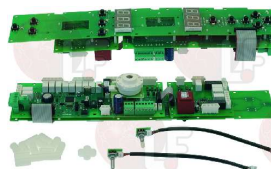

LAINOX R65302150

LAINOX R65302190

LAINOX

Suitable for:

5051030 PUSH-BUTTON PANEL ELECTR.BOARD 445x100mm
 complete w/ alarm bell, potentiometers and spacers
 for Convection oven (LAINOX)

LAINOX R65302110

5054520 PUSH-BUTTON PANEL ELECTR.BOARD 455x160mm
 complete with potentiometer
 for Convection oven (LAINOX)