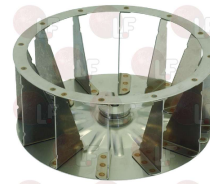

5023394 FAN $\varnothing$ 180 mm
thickness 77 mm
blades number 12 - hole $\varnothing$ 8 mm
for Convection oven electric (LAINOX)
CE051M - MCE051M - MVE051P - VE0510P - VE055P
for Convection oven gas (LAINOX)
CG051M - MCG051M - MVG051P - VG051P
for Convection oven electric (LAINOX) A05PES