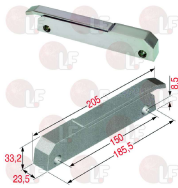

LAINOX F61620132

LAINOX

Suitable for:

3242111 STRIKE FOR DOOR HANDLE M8
overall length 50.5 mm

LAINOX F69010260

5059082 COMPLETE OVEN DOOR HANDLE
for Convection oven (LAINOX)

LAINOX F69010210

3242220 LOCKING WITHOUT CHROM.KEY LOCK ERGO 6188
RAHRBACH - distance between holes 150 mm
base length 185.5x23.5x33.2h mm