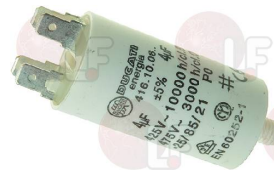

3068006 CAPACITOR µF 4 450V 50/60Hz

operating temperature -25+85°C
in compliance with EEC 93/68 and EEC 92/31 regulat