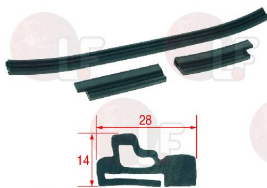

7103904 OVEN CARRIAGE GASKET KIT

made of silicone elastomer
profile dimensions 14x28 mm
1 piece length 500 mm - 2 pcs length 150 mm
BLACK COLOUR
for Convection oven (LAINOX)