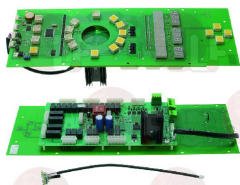

LAINOX R65302150

LAINOX R65302190

LAINOX

Suitable for:

5051030 PUSH-BUTTON PANEL ELECTR.BOARD 445x100mm
 complete w/ alarm bell, potentiometers and spacers
 for Convection oven (LAINOX)

LAINOX R65302110

5054520 PUSH-BUTTON PANEL ELECTR.BOARD 455x160mm
 complete with potentiometer
 for Convection oven (LAINOX)