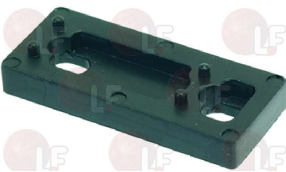

LAINOX F50103020

LAINOX F69010500

LAINOX 50103020

3242306 SHIM 5 mm
RAHRBACH