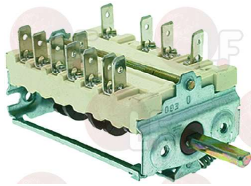

contact capacity 16A 250V - max 150°C
 D-shaped pin \varnothing 6x4. \varnothing 6 mm
 for Convection oven electric (LAINOX)
 CES24M - CES40M - CE041M - CE051M - CE071M
 CE100M - CE106M - CE110M - CE200M - CE210M
 MCE051M - MCE071M - MCE101M - MCE102M
 MCE201M - MCE202M
 for Convection oven gas (LAINOX)
 CGS24M - CGS40M - CG051M - CG071M - CG100M
 CG106M - CG110M - CG200M - CG210M - FG105M
 FG105X - FG110M - FG110X - MCG051M - MCG071M
 MCG101M - MCG102M - MCG201M - MCG202M - PG040M
 PG040X - PG080M - PG080X
 for Convection oven (LAINOX) SCE051M