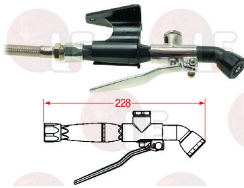

Washing showers for ovens

3359863 BLACK OVEN WASH SHOWER SET \varnothing 1/2" M
with stainless steel hose \varnothing 1/2" FF 250 cm
with fastening bracket

LAINOX F62200028

3759106 SHOWER \varnothing 1/2" FOR OVEN WASHING KIT