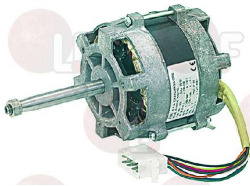

LAINOX R58004020

LAINOX 50001560

1186504 WASHER FLAT M10
internal/external \varnothing 10.5/20 mm - thickness 2 mm
stainless steel - UNI 6592 - DIN 125 A - ISO 7089

LAINOX R61400052

LAINOX 50000590

3240107 MOTOR 1061/1950 0.25/0.1HP 220/240V
50/60Hz - 1/0.6A - 900/1400rpm
capacitor 5 μ F
for Convection oven electric (LAINOX) ME106H
ME106P - ME106X - VE106H - VE106P - VE106X
for Convection oven gas (LAINOX) MG106H - MG106P
MG106X - VG106H - VG106P - VG106X