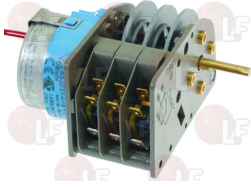

5022948 TIMER P255 3 CAMS 230V 50Hz
108 minutes cycle - D-shaped pin $\varnothing$ 6x4.6 mm
for Convection oven electric (LAINOX) PE005M
PE008M - PE015M - PE088M - PE105M - PE108M
PE115M - PE188M
for Convection oven gas (LAINOX) PG005M - PG008M
PG015M - PG088M - PG105M - PG108M - PG115M
PG188M

LAINOX R65090050

Transformers

5055557 IGNITION TRANSFORMER 230-240V/1x15Kv
primary voltage 230-240V 50/60Hz 0.30mA
secondary voltage 1x15Kv 30mA
faston terminal block
for Convection oven gas (LAINOX) HMG101P - SVG051S
SVG071S