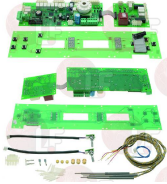

Suitable for:

5032251 USER ELECTRONIC CIRCUIT BOARD 415x100 mm
complete with alarm bell, potentiometers, probes and accessories
for Convection oven electric (LAINOX)
GEMT06P - GEMT10P - GEMT20P - GEMT21P - GEMT40P
HME061P - HME101P - HME102P - HME201P
HME202P - MME071P - MME101P - MME102P
for Convection oven gas (LAINOX)
GGMT06P - GGMT10P - GGMT20P - GGMT21P - GGMT40P
HMG061P - HMG101P - HMG102P - HMG201P
HMG202P - MMG071P - MMG101P - MMG102P
for Convection oven (LAINOX) AME071P

LAINOX R65302160

Suitable for:

5059067 USER ELECTRONIC CIRCUIT BOARD 443x104 mm
complete with alarm bell, potentiometers and spacer for Convection oven (LAINOX)