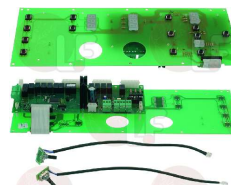

LAINOX F65302120

7101767 PUSH-BUTTON PANEL ELECTR.BOARD 410x150mm
complete with potentiometers
for Convection oven electric (LAINOX) VE061P
VE101P - VE102P - VE201P - VE202P
for Convection oven gas (LAINOX) VG061P - VG101P
VG102P - VG201P - VG202P