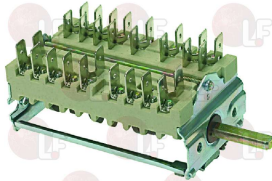

3057091 SELECTOR SWITCH 0-8 POSITIONS

contact capacity 16A 250V - max 150°C
D-shaped pin $\varnothing$ 6x4. $\varnothing$ 6 mm
for Convection oven electric (LAINOX) ME110L
PE105M - PE108M - PE115M - PE188M