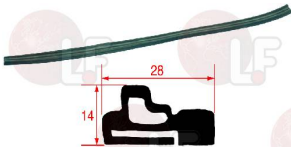

Suitable for:

Suitable for:

3786062 OVEN CARRIAGE GASKET 700 mm

made of silicone elastomer
profile dimensions 28x14 mm
COLOUR BLACK
for Convection oven electric (LAINOX) GEMT40P
GEMT40T - GEVT40P - GEVT40T - HME201P
HME201T - HME201X - HME202P - HME202T
HME202X - HVE201P - HVE201T - HVE201X
HVE202P - HVE202T - HVE202X - ME201D - ME201P
ME201T - ME202D - ME202P - ME202T
for Convection oven gas (LAINOX) GGMT40P - GGMT40T
GGVT40P - GGVT40T - HMG201P - HMG201T
HMG201X - HMG202P - HMG202T - HMG202X
HVG201P - HVG201T - HVG201X - HVG202P
HVG202T - HVG202X - MG201D - MG201P - MG201T
MG202D - MG202P - MG202T

LAINOX R70044300

3286032 OVEN DOOR GASKET - 25 m

made of silicone elastomer
profile dimensions 26x25.5 mm
COLOUR RED
for Convection oven (LAINOX)
for Convection oven (LAINOX) VG211X