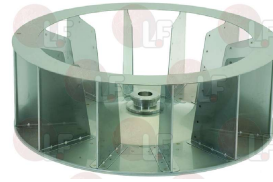

LAINOX R75400440

5021232 FLANGE FOR MOTOR SHAFT
external ø 60 mm - internal ø 25 mm - thickness 8
for Convection oven (LAINOX)