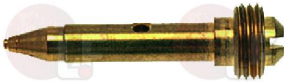

3020081 OLIVE FOR 6 mm ø PIPE

3020308 PILOT ASSEMBLY WITH NOZZLE ø 0.40 mm

3020156 PILOT JET ø 0.25 mm

LAINOX MA1842300

5015516 PILOT NOZZLE ø 0.40 mm

3020105 PILOT WITH 0.20 mm ø JET

LAINOX

Suitable for: