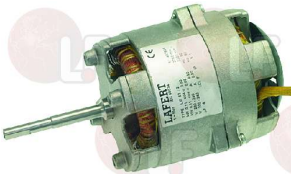

Suitable for:

3240031 MOTOR LM63/2 0.11Kw 220/240V 50/60Hz

0.90A 2760rpm - capacitor 4 µF
formerly model FIR 1572
for Convection oven (LAINOX)