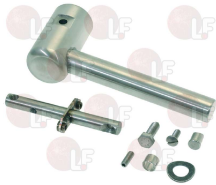

LAINOX R69015050

3242412 CATCH PIN FOR DOOR HANDLE
for OVEN

LAINOX R58004781

3242734 COMPLETE DOOR HANDLE FOR OVEN
for Convection oven electric (LAINOX) CES24M
CES40M - MES20D - MES20H - MES20M - MES20P
MES20X - MES24D - MES24H - MES24M - MES24P
MES24X - MES40D - MES40H - MES40M - MES40P
MES40X - ME120T - VEC20X - VES20D - VES20H
VES20M - VES20P - VES20X - VES24D - VES24H
VES24M - VES24P - VES24X - VES40D - VES40H
VES40M - VES40P - VES40X
for Convection oven gas (LAINOX) CGS24M - CGS40M
MGC20H - MGC40P - MGC40X - MGS20D - MGS20H
MGS20M - MGS20P - MGS20X - MGS24D - MGS24H
MGS24M - MGS24P - MGS24X - MGS40D - MGS40H
MGS40M - MGS40P - MGS40X - MG220T - VGS20D
VGS20H - VGS20M - VGS20P - VGS20X - VGS24D
VGS24H - VGS24M - VGS24P - VGS24X - VGS40D