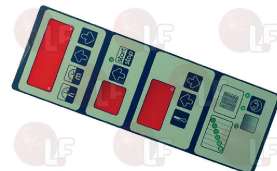

LAINOX R67010810

LAINOX 50708040

Suitable for:

3319451 GREY ELECTRONIC PLATE
 dimensions 270x90 mm
 for old models
 for Convection oven (LAINOX)
 for Convection oven electric (LAINOX) ME5

LAINOX R67010760