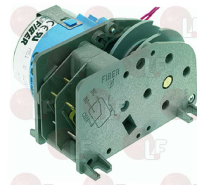

3210050 REVERSING SWITCH P255 2 CAMS 250V 50Hz

8 minutes cycle
for Convection oven electric (LAINOX) - Series CE
Series CES - Series EC - Series EV - Series FE
Series MCE - Series ME - Series MES - Series PE
Series VE - Series VEC - Series VES
for Convection oven gas (LAINOX) - Series CG
Series CGS - Series FG - Series GC - Series GV
Series MCG - Series MG - Series MGC - Series MGS
Series PG - Series VG - Series VGS
for Convection oven (LAINOX) RB142M