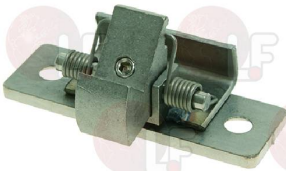

5028465 STRIKE WITH FLANGE FOR DOOR HANDLE
for Convection oven (LAINOX)

LAINOX R10100100

5027496 COMPLETE OVEN DOOR HANDLE

for Convection oven electric (LAINOX) ME061D
ME061M - ME061P - ME061T - ME101D - ME101M
ME101P - ME101T - ME102D - ME102M - ME102P
ME102T - VE061D - VE061M - VE101D - VE101M
VE101P
for Convection oven gas (LAINOX) MG061D - MG061M
MG061P - MG061T - MG101D - MG102M - MG102P
MG102T