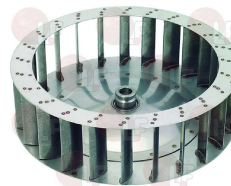

LAINOX R58003850

3240036 FAN \varnothing 350 mm
thickness 100 mm
total blades 24 - \varnothing tapered hole 19-24 mm

LAINOX R75400330

LAINOX 50405710

Suitable for:

3240276 FAN ø 350 mm
 thickness 120 mm
 total blades 24 - ø tapered hole 19.5-23 mm
 for Convection oven electric (LAINOX) - Series CE
 Series CES - Series ME - Series MES - Series PE
 Series VE - Series VES
 for Convection oven gas (LAINOX) - Series CG
 Series CGS - Series GC - Series GM - Series MG
 Series MGC - Series MGS - Series PG - Series VG
 Series VGS