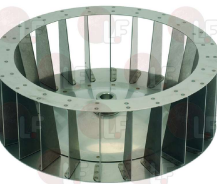

LAINOX R75400330

LAINOX 50405710

3240276 FAN $\varnothing$ 350 mm
thickness 120 mm
total blades 24 - $\varnothing$ tapered hole 19.5-23 mm
for Convection oven electric (LAINOX) - Series CE
Series CES - Series ME - Series MES - Series PE
Series VE - Series VES
for Convection oven gas (LAINOX) - Series CG
Series CGS - Series GC - Series GM - Series MG
Series MGC - Series MGS - Series PG - Series VG
Series VGS

LAINOX R75400380

5023532 FAN $\varnothing$ 350 mm
thickness 118 mm
blades number 12 - fixing hole $\varnothing$ 23 mm
for Convection oven (LAINOX)