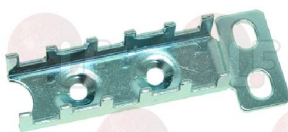

Suitable for:

3020060 ROUND SPARKING PLUG $\varnothing$ 7x44 mm
male faston M 4x1 mm
model CB505/021 Junkers
for model P502F
total length 82 mm

LAINOX MA1949900

3020103 THREE-POSITION BRACKET