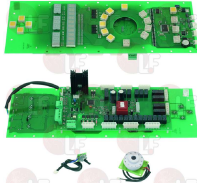

Suitable for:

5024185 PUSH-BUTTON PANEL BOARD 450x160 mm
complete with alarm bell and potentiometer
for Convection oven electric (LAINOX) ME061T
ME101T - ME102T - ME201T - ME202T
for Convection oven gas (LAINOX) MG061T - MG101T
MG102T - MG201T - MG202T