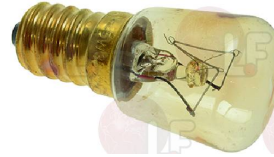

Suitable for:

3221320 LAMP RECEPTACLE WITH LAMP E14 25W 230V
ceramic foot $\varnothing$ 30 mm
external dimensions 80x65 mm
max. temperature 300°C
for Convection oven (LAINOX)

LAINOX R65270500

Suitable for:

3221061 OVEN LAMP E14 25W 230V
max temperature 300°C
per FORNO-FORNO PIZZA

LAINOX R65270120

5035079 LAMP RECEPTACLE WITH LAMP G9 40W 230V
external dimensions 96x80 mm
max temperature 300°C
for Convection oven electric (LAINOX) CE041M
CE051M - MCE051M - MVE051P - VE042P - VE051P
VE055P
for Convection oven gas (LAINOX) CG051M - MCG051M
MVG051P - VG051P

LAINOX R65270510

3221172 FRAME FOR OVEN LAMP RECEPTACLE
external dimensions 96x80 mm

3186173 GASKET FOR OVEN LAMP RECEPTACLE
external dimensions 93x79 mm

3221173 GLASS FOR OVEN LAMP RECEPTACLE
external dimensions 73x58 mm

3221382 NEUTRAL HALOGEN LAMP G9 42W 230V

LAINOX R65270130