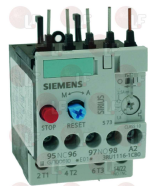

3351059 THERMAL RELAY SIEMENS 1.8-2.5 A

1 normally open contact
1 normally closed contact
3RU1116-1CB0 series S00
for Convection oven electric (LAINOX) ME102D
ME102M - ME102P - ME102T - ME202D - ME202M
ME202P - ME202T - VE102D - VE102M - VE102P
VE102T - VE202D - VE202M - VE202P - VE202T
for Convection oven gas (LAINOX) MG102T - MG202T
VG102T - VG202T