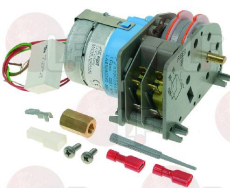

Gearmotors

5030186 GEARMOTOR P25 2 CAMS 230V 50/60 Hz

10 seconds cycle
D-shaped pin $\varnothing$ 6x4.6 mm
for Convection oven gas (LAINOX) MG061D - MG061H
MG061M - MG061P - MG061T - MG101D - MG101H
MG101M - MG101P - MG101T - MG102D - MG102H
MG102M - MG102P - MG102T - MG201D - MG201H
MG201M - MG201P - MG201T - MG202D - MG202H
MG202M - MG202P - MG202T