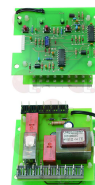

LAINOX R65300500

5048272 PUSH-BUTTON PANEL ELECTRONIC BOARD 320x7
complete with alarm bell,potentiometers and probes
for Convection oven electric (LAINOX) MVE051P
VE042P - VE051P - VE055P
for Convection oven gas (LAINOX) MVG051P - VG051P