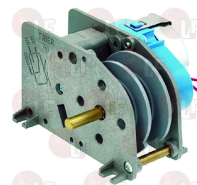

3240551 TIMER P255 2 CAMS 230V 50Hz

cycle 20 seconds - pin $\varnothing$ 6 mm
for Convection oven (LAINOX) - Series ME
Series MG - Series PE - Series PG - Series VE
Series VG