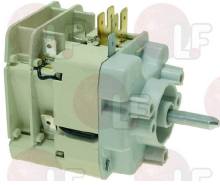

Suitable for:

Suitable for:

7100318 120 MINUTES TIMER MS65

mechanical timer with manual setting
120 minutes manually set cycle
contact capacity 16(4)A 250V
max temperature 100°C
D-shaped pin $\varnothing$ 6x4.6 mm
for Convection oven (LAINOX)

LAINOX R65090090

Timers and cycle reversing switches

5022952 REVERSING SWITCH P255 2 CAMS 250V 50/60H

cycle 8 minutes - 6x6x6 mm hexagonal pin
for Convection oven electric (LAINOX)
Series PE VERSIONE M
for Convection oven gas (LAINOX)
Series PG VERSIONE M