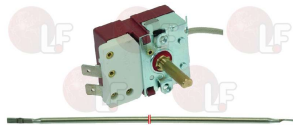

5020700 SINGLE-PHASE THERMOSTAT 50-320°F

D-shaped pin ø 6x4.6 mm
capillary length 1050 mm - 16A 230V
bulb ø 3x160 mm
for Convection oven electric (LAINOX) A05RES
A10RES