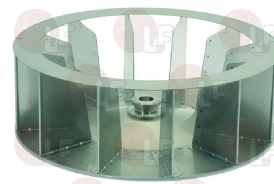

LAINOX R75400440