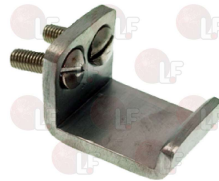

Suitable for:

LAINOX

Suitable for:

3242766 COMPLETE DOOR HANDLE FOR OVEN
for Convection oven (LAINOX) - Series NABOO

LAINOX R69010190

3242222 COMPLETE OVEN DOOR HANDLE
for Convection oven electric (LAINOX)
CE041M - CE051M - CE071M - CE100M - CE106M
CE110M - CE200M - CE210M - FE061M - FE061X
FE110M - FE110X - FE210M - FE210X - MCE051M
MCE071M - MCE101M - MCE102M - ME106D - ME106H
ME106M - ME106P - ME106X - ME110D - ME110H
ME110M - ME110P - ME110X - ME210D - ME210H
ME210M - ME210P - ME210X - MME071P - MME101P
MME102P - MVE051P - MVE071P - MVE101P
MVE102P - PE040M - PE040X - PE041M - PE041X
PE061M - PE061X - PE080M - PE080X - PE106M
PE106X - VE042P - VE051P - VE055P - VE105D
VE105H - VE105M - VE105X - VE106D - VE106H
VE106M - VE106P - VE106X - VE110D - VE110H
VE110M - VE110P - VE110X - VE210D - VE210H

LAINOX R69015000

3242219 DOOR HANDLE PUSH-BUTTON
for CONVECTION OVEN new series

LAINOX R50004050

LAINOX R69031190

3242092 DOOR HANDLE SPRING $\varnothing$ 11.5x50 mm
for OVEN

LAINOX R61620041

3242226 BRACKET FOR HANDLE STRIKE
for Convection oven electric (LAINOX) VE106D
VE110H - VE210M

LAINOX R58002760

3242105 DOOR HANDLE SHAFT 73 mm
for OVEN

LAINOX R58003240

5027148 DOOR HANDLE STRIKE
base 40x25 mm - distance between holes 13 mm
for Convection oven (LAINOX)
for Convection oven (LAINOX) AVE05P

LAINOX R18200940