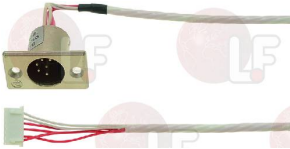

Penetration probes

3497001 **CONNECTOR FOR CORE PROBE**

6 wires- connection to terminal box
for Convection oven (LAINOX) - Series NABOO