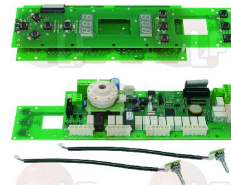

LAINOX F65302090

7106725 PUSH-BUTTON PANEL ELECTR.BOARD 330x105mm
complete with alarm bell and potentiometers
for Convection oven (LAINOX)

LAINOX F65302220

3390392 PUSH-BUTTON PANEL ELECTR.BOARD 330x75 mm
complete with alarm bell, potentiometer, spacers
for Convection oven (LAINOX)