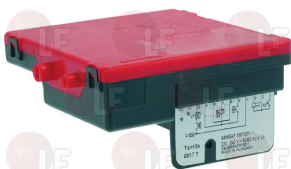

LAINOX R63060160

3526011 IGNITION CONTROL BOX S4565AF1007
model HONEYWELL - 220/240V 50/60Hz 4VA
for Convection oven (LAINOX) - Series MG
Series VG