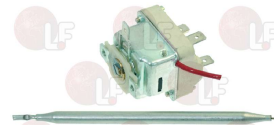

3444294 SINGLE-PHASE THERMOSTAT 65°C

with automatic reset
covered capillary length 900 mm - 16A 250V
bulb ø 6x130 mm
for OVEN capacitor
for Convection oven (LAINOX)