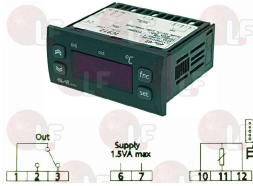

LAINOX R63060160

3526011 IGNITION CONTROL BOX S4565AF1007
model HONEYWELL - 220/240V 50/60Hz 4VA
for Convection oven (LAINOX) - Series MG
Series VG

LAINOX R63060100

Electronic controllers

3445133 THERMOSTAT IC912LX/H PT100
 power supply 12Vca/dc 15W
 thermostat setting range 0+600°C
 ON-OFF control with one actuation point only
 1 changeover relay output 8(3)A 250V
 failure message display
 room temperature -5+65°C
 PT100 probe (not included)
 connections by screw terminal block
 front dimensions 74x32x67 mm
 mounting hole 71x29 mm