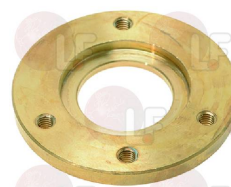

LAINOX R58004010

5021231 COUNTER FLANGE FOR CRANKSHAFT
external $\varnothing$ 60 mm - internal $\varnothing$ 25 mm - thickness 6
for Convection oven (LAINOX)