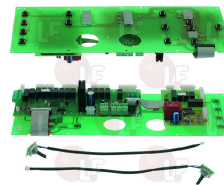

LAINOX F65301900

5034352 PUSH-BUTTON PANEL BOARD 410x150 mm
complete with potentiometers
for Convection oven electric (LAINOX)
Series ME VERSIONE H - Series ME VERSIONE P
for Convection oven gas (LAINOX)
Series MG VERSIONE H - Series MG VERSIONE P