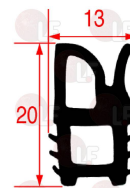

3186471 OVEN CARRIAGE GASKET 1000 mm

made of silicone elastomer
profile dimensions 20x13 mm
COLOUR BLACK
for Convection oven electric (LAINOX) VEC20X
for Convection oven gas (LAINOX) MGC20H - MGC40P
MGC40X