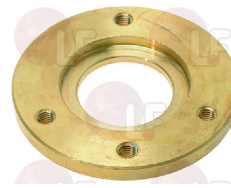

LAINOX R75400240

LAINOX 50405720

5021231 COUNTER FLANGE FOR CRANKSHAFT
external $\varnothing$ 60 mm - internal $\varnothing$ 25 mm - thickness 6
for Convection oven (LAINOX)