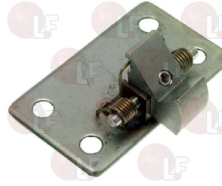

LAINOX R10100110

3242219 DOOR HANDLE PUSH-BUTTON
for CONVECTION OVEN new series