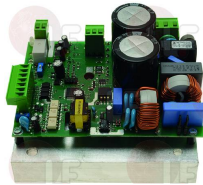

LAINOX F65301490

3390216 INVERTER ELECTRONIC BOARD
plate size 135x135 mm
for Convection oven electric (LAINOX)
HME101T - HME101X - HME102T - HME102X - HME201T
HME201X - HME202T - HME202X - HVE101T
HVE101X - HVE102T - HVE102X - HVE201T
HVE201X - HVE202T - HVE202X
for Convection oven gas (LAINOX)
HMG101T - HMG101X - HMG102T - HMG102X - HMG201T
HMG201X - HMG202T - HMG202X - HVG101T
HVG101X - HVG102T - HVG102X - HVG201T
HVG201X - HVG202T - HVG202X
for Convection oven electric (LAINOX) VE101T

LAINOX F65140830

LAINOX F65140890

5049166 ON/OFF ELECTRONIC CIRCUIT BOARD 75x22 mm
cable length 270 mm
for Convection oven electric (LAINOX)
Series HME VERSIONE X - Series HVE VERSIONE X
for Convection oven gas (LAINOX)
Series HMG VERSIONE X - Series HVG VERSIONE X