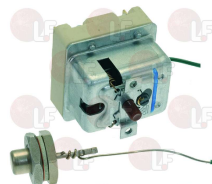

LAINOX R65070165

3444298 THREE-PHASE THERMOSTAT 337°C
with manual reset
covered capillary length 850 mm - 10A 400V
button bulb ø 14x10 mm
for Convection oven electric (LAINOX) VE004D
VE004H - VE004M - VE004X - VE104D - VE104H
VE104M - VE104X