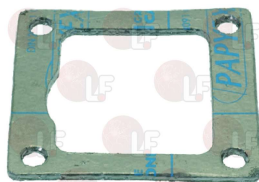

Suitable for:

LAINOX

5059043 GASKET FOR EXCHANGER

external $\varnothing$ 126 mm
internal $\varnothing$ 91 mm
thickness 3 mm
for burner - exchanger
for Convection oven gas (LAINOX)
Series GGMT VERSIONE P/T
Series GGVT VERSIONE P/T
Series HMG VERSIONE P/T/X
Series HVG VERSIONE P/T/X

LAINOX F63140080

5059042 GASKET FOR HEAT EXCHANGER

$\varnothing$ external 84 mm
 $\varnothing$ internal 60 mm
thickness 3 mm
for burner - heat exchanger
for Convection oven gas (LAINOX) GGMT06 P/T
GGVT06 P/T - HMG061 P/P/X - HVG061 P/T/X
MCG051M - MCG071M - MMG071P - MVG061P

LAINOX F63140070

5009534 GASKET SILICONE FLAT $\varnothing$ 35x30x9 mm

for breather cap
for Convection oven (LAINOX)

LAINOX F70060020

5047548 GUARNIZIONE PIANA SILICONE $\varnothing$ 65x60x9 mm

per tappo sfciato

LAINOX F70060100

5024056 HEAT EXCHANGER GASKET

external size 70x76 mm
internal size 52x47 mm
for burner - smoke exhaust - heat exchanger
for Convection oven gas (LAINOX) CG051M - CG071M
MG061D - MG061H - MG061M - MG061P - MG061T
VG051P - VG061D - VG061M - VG061P

LAINOX F63140000

5035209 HEAT EXCHANGER GASKET

external size 111x102 mm
internal size 77x77 mm
for burner - exchanger
for Convection oven gas (LAINOX) CG100M - CG200M
GGMT10P - GGMT10T - GGMT20P - GGMT20T
GGMT21P - GGMT21T - GGMT40P - GGMT40T
HMG101P - HMG101T - HMG101X - HMG102P
HMG102T - HMG102X - HMG201P - HMG201T
HMG201X - HMG202P - HMG202T - HMG202X - MG101P
MG101T - MG102P - MG102T - MMG101P - MMG102P
VG101D - VG101P - VG102D - VG102P

LAINOX F63140060

5048189 WASH ARM GASKETS KIT for Convection oven (LAINOX)

LAINOX F70045090