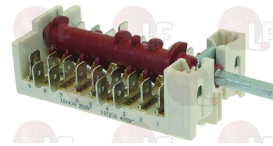

3057041 SELECTOR SWITCH 0-4 POSITIONS

contact capacity 16A 250V - max 150°C
D-shaped pin $\varnothing$ 6x4.6
for Convection oven electric (LAINOX)
ME061M - ME101M - ME102M - ME201M - ME202M
VES20X - VES24M - VES24X - VES40M - VES40X
VE004M - VE004X - VE061M - VE101M - VE102M
VE104M - VE104X - VE105M - VE105X - VE106M
VE106X - VE110M - VE110X - VE120M - VE120X
VE201M - VE202M - VE210M - VE210X - VE220M
for Convection oven gas (LAINOX)
MG061M - MG101M - MG102M - MG201M - MG202M
VG061M - VG101M - VG102M - VG105M - VG105X
VG106M - VG106X - VG110M - VG110X - VG120M
VG120X - VG201M - VG202M - VG210M - VG210X
VG220M - VG220X