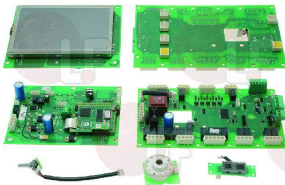

LAINOX F65140830

LAINOX F65140890

5049166 ON/OFF ELECTRONIC CIRCUIT BOARD 75x22 mm
cable length 270 mm
for Convection oven electric (LAINOX)
Series HME VERSIONE X - Series HVE VERSIONE X
for Convection oven gas (LAINOX)
Series HMG VERSIONE X - Series HVG VERSIONE X

LAINOX F65301930

5037268 PUSH-BUTTON PANEL BOARD 246x143 mm
complete w/alarm bell, potentiometer, push-buttons
and spacers
for Convection oven electric (LAINOX)
Series HME VERSIONE X - Series HVE VERSIONE X
for Convection oven gas (LAINOX)
Series HMG VERSIONE X - Series HVG VERSIONE X