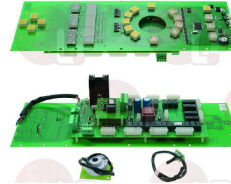

LAINOX F65301460

Suitable for:

5058190 PUSH-BUTTON PANEL BOARD 454x160 mm
complete with alarm bell and potentiometer
for Convection oven electric (LAINOX)
Series GEMT VERSIONE T - Series GEVT VERSIONE T
Series HME VERSIONE T - Series HVE VERSIONE T
for Convection oven gas (LAINOX)
Series GGMT VERSIONE T - Series GGVT VERSIONE T
Series HMG VERSIONE T - Series HVG VERSIONE T