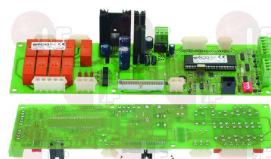

LAINOX R65302250

5022629 BASIC CIRCUIT BOARD 288x84 mm
for Convection oven electric (LAINOX) VE004D
VE004H - VE104D - VE104H - VE105D - VE105H
for Convection oven gas (LAINOX) VG105D - VG105H