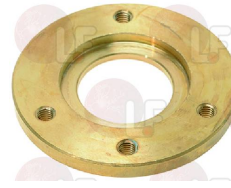

LAINOX R70020050

LAINOX 50505890

Suitable for:

5021231 COUNTER FLANGE FOR CRANKSHAFT
external ø 60 mm - internal ø 25 mm - thickness 6
for Convection oven (LAINOX)

LAINOX R58003850

3240330 FIXING SCREW FOR FAN M12x1.5 LEFTHAND