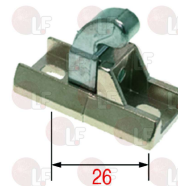

LAINOX F50103010

LAINOX F69010030

LAINOX 50103010

3242221 CHROME-PLATED ADJUSTABLE DOOR STRIKE
base length 38x18x31 mm
fixing distance 26 mm
RAHRBACH
for Convection oven electric (LAINOX) FV03 - FV06