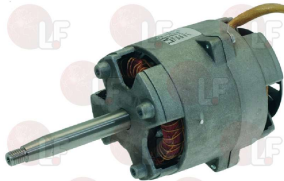

thickness 60 mm
total blades 15 - ø hole 8 mm
for Convection oven (LAINOX)

LAINOX R75400060

LAINOX 50405740

3240279 MOTOR LM63/2 0.11Kw 220/240V 50/60Hz

0.90A - 2760/3320rpm - capacitor 4 µF
for Convection oven electric (LAINOX)
VE105D - VE105H - VE105M - VE105X
for Convection oven gas (LAINOX)
VG105D - VG105H - VG105M - VG105S - VG105X
for Convection oven (LAINOX) CE105M
for Convection oven electric (LAINOX)
ME105