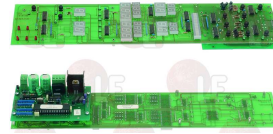

LAINOX R65302520

Suitable for:

3390404 ELECTRONIC BOARD EXPANSION 104x86 mm
for WASHING
for Convection oven (LAINOX) - Series NABOO

LAINOX R65302530

Suitable for:

3390067 ELECTRONIC CONTROL BOARD 400x90 mm
for Convection oven electric (LAINOX) ME120T
for Convection oven gas (LAINOX) MG220T