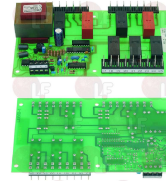

Suitable for:

5032251 USER ELECTRONIC CIRCUIT BOARD 415x100 mm
complete with alarm bell, potentiometers, probes and accessories
for Convection oven electric (LAINOX)
GEMT06P - GEMT10P - GEMT20P - GEMT21P - GEMT40P
HME061P - HME101P - HME102P - HME201P
HME202P - MME071P - MME101P - MME102P
for Convection oven gas (LAINOX)
GGMT06P - GGMT10P - GGMT20P - GGMT21P - GGMT40P
HMG061P - HMG101P - HMG102P - HMG201P
HMG202P - MMG071P - MMG101P - MMG102P
for Convection oven (LAINOX) AME071P

LAINOX R65302160

Suitable for:

5059067 USER ELECTRONIC CIRCUIT BOARD 443x104 mm
complete with alarm bell, potentiometers and spacer for Convection oven (LAINOX)

LAINOX R65302100

5027204 VENTILATOR ELECTRONIC CIRCUIT BOARD 140x
for Convection oven gas (LAINOX) CG051M - CG071M
CG100M - CG200M - MG061D - MG061H - MG061M
MG061P - MG061T - MG101D - MG101H - MG101M
MG101P - MG101T - MG102D - MG102H - MG102M
MG102P - MG102T - MG201D - MG201H - MG201M
MG201P - MG201T - MG202D - MG202H - MG202M
MG202P - MG202T - VG051P - VG061D - VG061M
VG061P - VG101D - VG101M - VG101P - VG102D
VG102M - VG102P - VG201D - VG201M - VG201P
VG202D - VG202M - VG202P

LAINOX R63130020

3390074 7-RELAY BASE BOARD 175X100 mm
for Convection oven (LAINOX) - Series ME-X
Series MG-X - Series VE-X - Series VG-X

LAINOX RA910059
LAINOX R65307000

LAINOX RA910060
LAINOX R65307450

LAINOX R65300520

Energy regulators

3350026 ENERGY ADJUSTER
contact capacity 230V 13A - max temperature 125°C
D-shaped pin $\varnothing$ 6x4.6 mm
double rotation direction
for PYROCERAM. TOPS-SALAMANDERS-POTATO WARMERS

LAINOX MACM293900
LAINOX 50304011

LAINOX R50304011

LAINOX R65080250