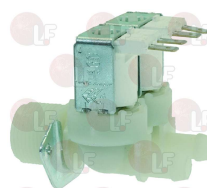

LAINOX R50102860

3120407 SOLENOID VALVE 230V ø 10.5 mm
 solenoid valve 180° - 230V 50/60Hz - max 90°C
 inlet 3/4"- 2 outlets ø 10.5 mm

LAINOX R50102891

Suitable for:

Suitable for:

5035116 SOLENOID VALVE 230V \varnothing 6 mm
 solenoid valve 180° - 230V 50/60Hz - max 60°C
 inlet \varnothing 6 mm - outlet \varnothing 6 mm
 with cable 250 mm
 for Convection oven electric (LAINOX) ME061T
 ME101T - ME102T - ME201T - ME202T
 for Convection oven gas (LAINOX) MG061T - MG101T
 MG102T - MG201T - MG202T