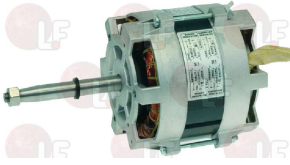

Suitable for:

5024724 MOTOR 1057 0.25/0.05Kw 220/240V 50/60Hz
1.6/0.6A - 2700/1400rpm 3300/1700rpm
capacitor 10 µf
for Convection oven electric (LAINOX) ME061P
ME061T - VE061P
for Convection oven gas (LAINOX) MG061P - MG061T
VG061P

LAINOX R65040431

3240693 FAN ø 220 mm
thickness 80 mm
total blades 12 - ø tapered hole 16-11.5 mm
for Convection oven electric (LAINOX) CE071M
GEMT06P - GEMT06T - GEMT10P - GEMT10T
GEMT21P - GEMT21T - GEVT06P - GEVT06T
GEVT10P - GEVT10T - GEVT21P - HME061P
HME061T - HME061X - HVE061P - HVE061T
HVE061X - MCE071M - ME061P - ME061T - MME071P
MVE071P - VE061D - VE061P
for Convection oven gas (LAINOX) CG071M - GGMT06P
GGMT06T - GGVT06P - GGVT06T - HMG061P
HMG061T - HMG061X - HVG061P - HVG061T
HVG061X - MCG071M - MG061P - MG061T - MMG071P
MVG071P - VG061D - VG061P