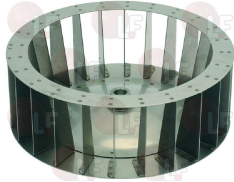

LAINOX R58003850

3240036 FAN \varnothing 350 mm
thickness 100 mm
total blades 24 - \varnothing tapered hole 19-24 mm

LAINOX R75400330

LAINOX 50405710

Suitable for:

3240276 FAN ø 350 mm
 thickness 120 mm
 total blades 24 - ø tapered hole 19.5-23 mm
 for Convection oven electric (LAINOX) - Series CE
 Series CES - Series ME - Series MES - Series PE
 Series VE - Series VES
 for Convection oven gas (LAINOX) - Series CG
 Series CGS - Series GC - Series GM - Series MG
 Series MGC - Series MGS - Series PG - Series VG
 Series VGS