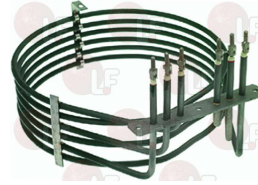

LAINOX R65011530

Suitable for:

5061893 HEATING ELEMENT 7000W 230V
 ø external 260 mm - total height 146 mm
 flange 142x25 mm
 for Convection oven (LAINOX)

LAINOX R65011730

Suitable for:

3355569 HEATING ELEMENT 7200W 220/400V
 external ø 230 mm - overall height 150 mm
 flange 140x20 mm
 for Convection oven electric (LAINOX) FE05
 FE051M - FE051X - FE105M - FE105X - PE04
 PE040M - PE040X - PE041M - PE041X - PE05
 PE051M - PE051X