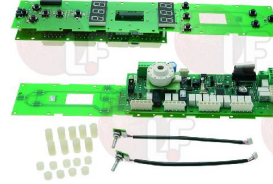

LAINOX R65302100

5027204 VENTILATOR ELECTRONIC CIRCUIT BOARD 140x
for Convection oven gas (LAINOX) CG051M - CG071M
CG100M - CG200M - MG061D - MG061H - MG061M
MG061P - MG061T - MG101D - MG101H - MG101M
MG101P - MG101T - MG102D - MG102H - MG102M
MG102P - MG102T - MG201D - MG201H - MG201M
MG201P - MG201T - MG202D - MG202H - MG202M
MG202P - MG202T - VG051P - VG061D - VG061M
VG061P - VG101D - VG101M - VG101P - VG102D
VG102M - VG102P - VG201D - VG201M - VG201P
VG202D - VG202M - VG202P