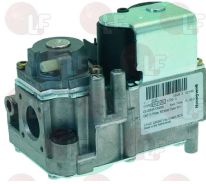

Suitable for:

3526407 VALVE VK4105C HONEYWELL $\varnothing$ 18 mm
inlet-outlet $\varnothing$ 18 mm without thread
maximum gas inlet pressure 60 mbar
room temperature $-15 \div 60^{\circ}\text{C}$
power supply 220/240V 50Hz
for Convection oven gas (LAINOX) CG106M - CG110M
CG210M - FG051M - FG051X - GC010M - GV010M
PG041M - PG041X - PG051M - PG051X - VG106D
VG106M - VG106X - VG110D - VG110M - VG110X
VG201D - VG201X