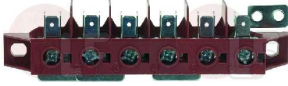

Terminal blocks

3247009 6-POLE TERMINAL BLOCK FV122/B 40A 600V
for cable max 6 mm²
operating temperature 150°C
nominal voltage 450 V