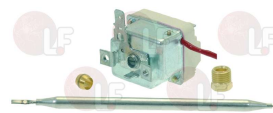

LAINOX R65070100

LAINOX R65075020

3444267 SINGLE-PHASE THERMOSTAT 145°C

with manual reset
covered capillary length 870 mm - 16A 250V
bulb $\varnothing$ 6x133 mm
for Convection oven (LAINOX)