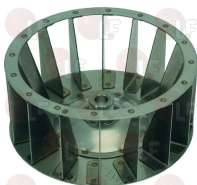

LAINOX R65040071

5011385 COUNTER FLANGE FOR MAIN SHAFT

external ø 50mm - internal ø 16mm - thickness 6mm
for Convection oven (LAINOX)

LAINOX R58003870

5011240 FAN ø 160 mm

thickness 70 mm
blades number 16 mm - ø hole 16 mm
for Convection oven electric (LAINOX)
VE105D - VE105H - VE105M - VE105X
for Convection oven gas (LAINOX)
VG105D - VG105H - VG105M - VG105S - VG105X
for Convection oven (LAINOX) CE105M
for Convection oven electric (LAINOX)
ME105