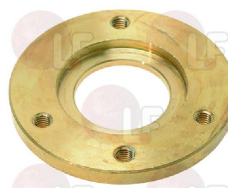

LAINOX R58003850

3240330 FIXING SCREW FOR FAN M12x1.5 LEFTHAND