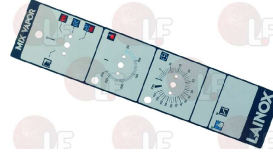

LAINOX R67010530

3319288 LIGHT BLUE ELECTRONIC PLATE
dimensions 430x95 mm
for Convection oven (LAINOX) - Series MIXVAPOR-T
Series PROFESSIONAL