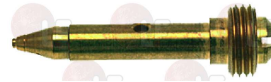

Suitable for:

3020082 OLIVE FOR 12 mm ø PIPE

LAINOX MA417810

3020081 OLIVE FOR 6 mm ø PIPE

3020308 PILOT ASSEMBLY WITH NOZZLE ø 0.40 mm

3020156 PILOT JET ø 0.25 mm

LAINOX MA1842300

5015516 PILOT NOZZLE ø 0.40 mm

3020105 PILOT WITH 0.20 mm ø JET

LAINOX

Suitable for:

3348036 OLIVE FOR 4 mm ø PIPE
for model PEL 21-22

3020097 PILOT AERATION REGULATOR
internal ø 7 mm - external ø 9 mm
height 10 mm

3020054 PILOT JET ø 0.20 mm

LAINOX MA1415100

3020055 PILOT JET ø 0.35 mm

3500269 PILOT NOZZLE ø 0.45 mm

3020106 PILOT WITH 0.25 mm ø JET