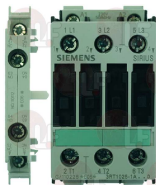

Suitable for:

Suitable for:

5037343 CONTACTOR EATON DILM9-01
20A 400V 4Kw - coil 230/240V 50/60Hz
3 normally open contacts
1 normally closed auxiliary contact
for Convection oven electric (LAINOX) GEMT06T
GEMT10P - GEMT10T - GEVT06P - GEVT06T
GEVT10P - MCE051M - MCE071M - MCE101M
MCE102M - MME071P - MME101P - MME102P
MVE051P - MVE071P - MVE101P - MVE102P
for Convection oven gas (LAINOX) GEMT06P - GGMT06P
GGMT06T - GGMT10P - GGMT10T - GGVT06P
GGVT06T - GGVT10P - GGVT10T - MCG071M
MCG101M - MCG102M - MMG071P - MMG101P
MMG102P - MVG071P - MVG101P - MVG102P

LAINOX R65140550

LAINOX R65140700

3446507 CONTACTOR SIEMENS 3RT2016-1AP02
20A 400V 4Kw - bobina 230V 50/60Hz
complete w/auxil.contact terminal block 1 NO - 1NC
3 contacts normally open
1auxiliary contact normally closed
2 contatti ausiliario normalmente chiusi
for Convection oven (LAINOX)

LAINOX R65140150

LAINOX R65140170

5011265 CONTACTOR SIEMENS 3RT1016-1AP02
9A 400V 4Kw - coil 230v 50/60Hz
complete w/auxil.contact terminal block 1 NO - 1NC
3 contacts normally open
1auxiliary contact normally closed
1 contatto ausiliario normalmente chiuso
for Convection oven (LAINOX)

LAINOX R65140140

LAINOX 50304251

3446509 CONTACTOR SIEMENS 3RT1025-1A
coil 17A 240V 50Hz 7.5Kw
3 normally open contacts
1 normally open auxiliary contact
1 normally closed auxiliary contact
for Convection oven (LAINOX)

LAINOX R65140240

5059050 AUXILIARY CONTACT SIEMENS 3RH1921
1 contact normally open
1 contact normally closed
for Convection oven (LAINOX)

LAINOX R65140430

5023908 CONTACTOR SIEMENS 3RT1025-1AL20
17A 400V 7.5Kw - coil 230V 50/60Hz
3 normally open contacts
for Convection oven (LAINOX)

LAINOX R65140400