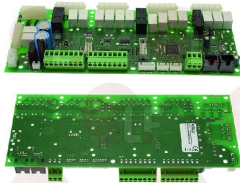

LAINOX R65300540

3390401 ELECTRONIC DATA BASE 250x105 mm
for Convection oven (LAINOX) - Series NABOO