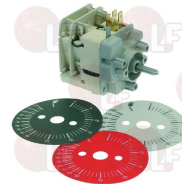

LAINOX R65090070