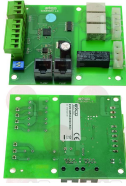

Suitable for:

3390404 ELECTRONIC BOARD EXPANSION 104x86 mm
for WASHING
for Convection oven (LAINOX) - Series NABOO