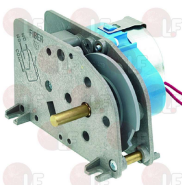

3240550 TIMER P255 1 CAM 230V 50Hz

cycle 20 seconds - pin $\varnothing$ 6 mm
for Convection oven (LAINOX) - Series ME
Series MG - Series VE - Series VG