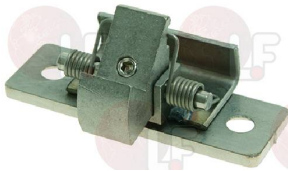

LAINOX R10100100

5011246 COMPLETE OVEN DOOR HANDLE
for Convection oven electric (LAINOX) VE004D
VE004H - VE004M - VE004X - VE104D - VE104H
VE104M - VE104X