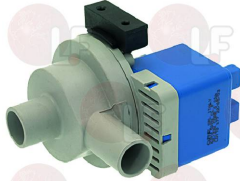

Suitable for:

LAINOX

Suitable for:

Drain pumps

3122202 ELECTRIC PUMP DISCHARGE 34W 230V 50Hz

0.22cl.F - capacity 1200 L/h
inlet \varnothing external 24 mm- outlet \varnothing external 22 mm
for Convection oven (LAINOX) - Series NABOO