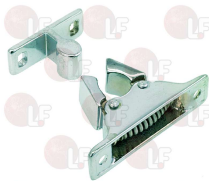

3398021 OVEN DOOR CATCH
distance between holes 47 mm
catch distance 27 mm