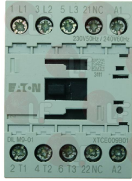

Suitable for:

Suitable for:

5037343 CONTACTOR EATON DILM9-01
20A 400V 4Kw - coil 230/240V 50/60Hz
3 normally open contacts
1 normally closed auxiliary contact
for Convection oven electric (LAINOX) GEMT06T
GEMT10P - GEMT10T - GEVT06P - GEVT06T
GEVT10P - MCE051M - MCE071M - MCE101M
MCE102M - MME071P - MME101P - MME102P
MVE051P - MVE071P - MVE101P - MVE102P
for Convection oven gas (LAINOX) GEMT06P - GGMT06P
GGMT06T - GGMT10P - GGMT10T - GGVT06P
GGVT06T - GGVT10P - GGVT10T - MCG071M
MCG101M - MCG102M - MMG071P - MMG101P
MMG102P - MVG071P - MVG101P - MVG102P

LAINOX R65140550

LAINOX R65140700

3446507 CONTACTOR SIEMENS 3RT2016-1AP02
20A 400V 4Kw - bobina 230V 50/60Hz
complete w/auxil.contact terminal block 1 NO - 1NC
3 contacts normally open
1auxiliary contact normally closed
2 contatti ausiliario normalmente chiusi
for Convection oven (LAINOX)