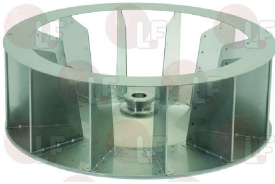

Suitable for:

5023532 FAN $\varnothing$ 350 mm
thickness 118 mm
blades number 12 - fixing hole $\varnothing$ 23 mm
for Convection oven (LAINOX)