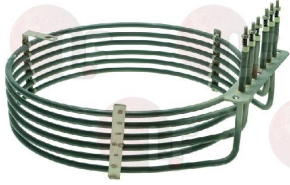

Suitable for:

5061893 HEATING ELEMENT 7000W 230V
ø external 260 mm - total height 146 mm
flange 142x25 mm
for Convection oven (LAINOX)