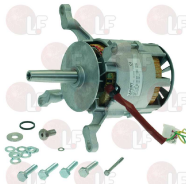

3240277 MOTOR ST80/4 50/60Hz
220/240/346/415V 50Hz 0.75Kw 3.3-1.9A
200/277/346/480V 60Hz 0.75Kw 3.3-1.9A
1350-1650rpm
for Convection oven electric (LAINOX) - Series ME
Series MES - Series VE - Series VES