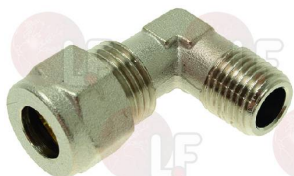

LAINOX R62090608

5052789 ELBOW COUPLING WITH CONE 1/4" M $\varnothing$ 10 mm
for Convection oven (LAINOX)