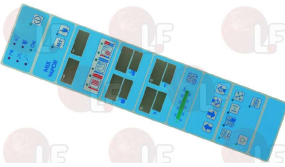

LAINOX R67010900

Relays

3351037 MINI RELAY 40.52 8A 230V 50/60Hz
2 switching contacts