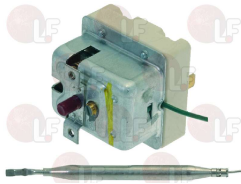

Suitable for:

3444431 SINGLE-PHASE THERMOSTAT 150°C
with manual reset
covered capillary length 880 mm - 20A 400V
bulb $\varnothing$ 6x85 mm
for Convection oven electric (LAINOX) HME061P
HME061T - HME061X - HME101P - HME101T
HME101X - HME102P - HME102T - HME102X
HME201P - HME201T - HME201X - HME202P
HME202T - HME202X
for Convection oven gas (LAINOX) HMG061P - HMG061T
HMG061X - HMG101P - HMG101T - HMG101X
HMG102P - HMG102T - HMG102X - HMG201P
HMG201T - HMG201X - HMG202P - HMG202T
HMG202X

LAINOX R65070081

Suitable for:

3444120 SINGLE-PHASE THERMOSTAT 320°C
with manual reset
capillary length 900 mm - 16A 250V
bulb $\varnothing$ 6x80 mm
for Convection oven (LAINOX)