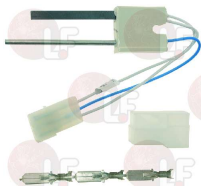

LAINOX R63050070

LAINOX R63050100

5059038 SPARKING AND FLAME DETECTION PLUG
sparking plug Mod. WR 768G213
for Convection oven (LAINOX)