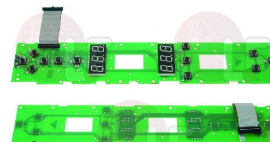

LAINOX F65302151

5054847 PUSH-BUTTON PANEL BOARD 445x85 mm
for Convection oven (LAINOX)