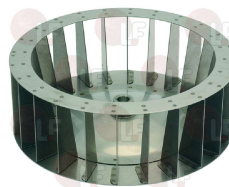

LAINOX R75400270

LAINOX R75400290

3240276 FAN $\varnothing$ 350 mm
thickness 120 mm
total blades 24 - $\varnothing$ tapered hole 19.5-23 mm
for Convection oven electric (LAINOX) - Series CE
Series CES - Series ME - Series MES - Series PE
Series VE - Series VES
for Convection oven gas (LAINOX) - Series CG
Series CGS - Series GC - Series GM - Series MG
Series MGC - Series MGS - Series PG - Series VG
Series VGS