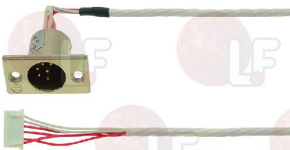

5059072 **CONNECTOR FOR CORE PROBE**

6 wires- connection to terminal box
for Convection oven (LAINOX)