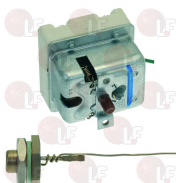

LAINOX R65070350

3744101 SINGLE-PHASE THERMOSTAT 360°C
with automatic reset
capillary length 1000 mm - 20A 250V
bulb $\varnothing$ 3x150 mm
for Convection oven electric (LAINOX) A05PES
A05RES - A10PES - A23RES - REC023M - REC051M
REC054M - REC071M - REC101M - REP023M
REP044M - REP064M - REP074M - REP084M
REP104M - REV051M - REV051P - REV051S
REV071M - REV071P - REV071S - REV101M
REV101P - REV101S