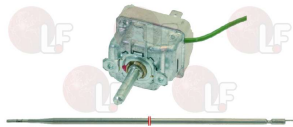

3444432 SINGLE-PHASE THERMOSTAT 50-300°C

D-shaped pin ø 6x4.6 mm
covered capillary length 1000 mm - 16A 250V
bulb ø 3x220 mm
for Convection oven electric (LAINOX) CE041M
CE051M - CE071M - CE100M - CE200M - ME061M
ME101M - ME102M - ME201M - ME202M - VE061M
VE101M - VE102M - VE201M - VE202M
for Convection oven gas (LAINOX) CG051M - CG071M
CG100M - CG200M - MG061M - MG101M - MG102M
MG201M - MG202M - VG061M - VG101M - VG102M
VG201M - VG202M