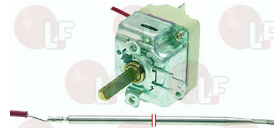

3444043 SINGLE-PHASE THERMOSTAT 50-270°C

D-shaped pin ø 6x4.6 mm
covered capillary length 1300 mm - 16A 250V
bulb ø 3x220 mm
for Convection oven (LAINOX)