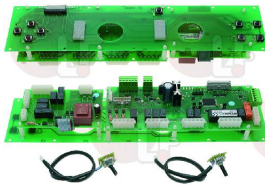

LAINOX R65300200

5028593 ELECTRONIC CONTROL BOARD 415x100 mm
complete with potentiometers
for Convection oven electric (LAINOX) ME061D
ME101D - ME102D - ME201D - ME202D
for Convection oven gas (LAINOX) MG061D - MG101D
MG102D - MG201D - MG202D

LAINOX R65301310

3390071 ELECTRONIC CONTROL BOARD 70x70 mm
for Convection oven (LAINOX) - Series ME
Series MG - Series VE - Series VG

LAINOX R65300540

3390401 ELECTRONIC DATA BASE 250x105 mm
for Convection oven (LAINOX) - Series NABOO