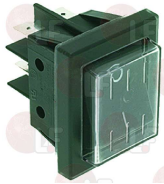

LAINOX RA941003
LAINOX R652600500

LAINOX R50304671
LAINOX 50304671

LAINOX R65260050

3319501 SWITCH PROTECTION CAP
external dimensions 29x36 mm
for switches with mounting hole 22x30 mm