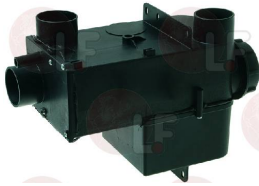

Suitable for:

LAINOX

Suitable for:

Baffles

5054115 DRAIN ASSEMBLY
for Convection oven (LAINOX)