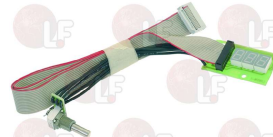

LAINOX R65302480

3390072 ELECTRONIC DISPLAY BOARD 33x56 mm
3 digits display
D-shaped pin \varnothing 6x4.6 mm
complete with 16 track cable
for Convection oven electric (LAINOX) ME110L
ME110S
for Convection oven gas (LAINOX) VG105S