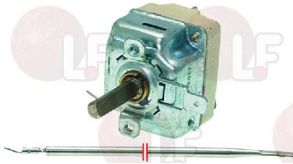

Suitable for:

3444114 SINGLE-PHASE THERMOSTAT 50-250°C

D-shaped pin 6x4.6 mm
capillary length 900 mm - 16A 250V
bulb ø 3x220 mm