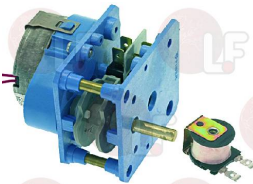

3322352 TIMER P345 2 CAMS 230V 50/60Hz

complete with alarm 230V
cycle 144 min - D-shaped pin $\varnothing$ 6x4.6 mm
for Convection oven electric (LAINOX) CES24M
CES40M - CE041M - CE051M - CE071M - CE100M
CE106M - CE110M - CE200M - CE210M - EC020M
FE051M - FE051X - FE105M - FE105X - FE110M
FE110X - FE210M - FE210X - PE040M - PE040X
PE041M - PE041X - PE051M - PE051X - PE080M
PE080X - RE10 - RE24 - RE40 - RE5 - RE7
for Convection oven gas (LAINOX) CGS24M - CGS40M
CG051M - CG071M - CG100M - CG106M - CG110M
CG200M - CG210M - FG051M - FG051X - FG101M
FG101X - FG105M - FG105X - FG110M - FG110X
GC010M - GC020M - PG040M - PG040X - PG041M
PG041X - PG051M - PG051X - PG080M - PG080X

LAINOX R65090020

LAINOX 50304580

3446220 TIMER 120 MINUTES MS65

complete with silk-screen printings set 0-120'
manually set mechanical timer
120 minutes manually set cycle
contact capacity 16(4)A 250V
max temperature 100°C
D-shaped pin $\varnothing$ 6x4.6 mm
for Convection oven electric (LAINOX) A05PES
A05RES - A08RES - A10RES - A23RES - EV071M
REPO44M - REPO54M