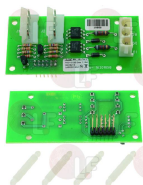

LAINOX R65300190

5054848 BURNERS ELECTR. CIRCUIT BOARD 85x42 mm
complete with spacers
for Convection oven gas (LAINOX)
Series HMG VERSIONE X - Series HVG VERSIONE X