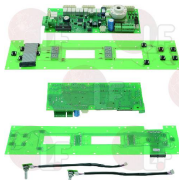

LAINOX F65301390

5059069 PUSH-BUTTON PANEL BOARD 415x100 mm
complete with alarm bell, potentiometers and spacer
for Convection oven (LAINOX)