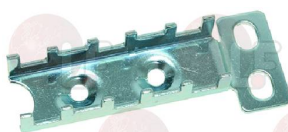

LAINOX MA1949900

3020103 THREE-POSITION BRACKET