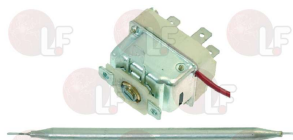

LAINOX R65070240

LAINOX R65074990

3444297 SINGLE-PHASE THERMOSTAT 70°C
with automatic reset
covered capillary length 900 mm - 16A 250V
bulb ø 6x135 mm
for steam control in OVEN
for Convection oven (LAINOX)