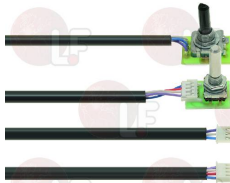

LAINOX R65301940

LAINOX R65301941

3057215 SELECTOR SWITCHES ENCODER W/CABLES KIT
D-shaped pin $\varnothing$ 6x4.6 mm
for Convection oven electric (LAINOX) HME061P
HME101P - HME102P - HME201P - HME202P
for Convection oven gas (LAINOX) HMG061P - HMG101P
HMG102P - HMG201P - HMG202P