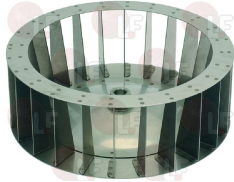

LAINOX R58004010

5021231 COUNTER FLANGE FOR CRANKSHAFT
external \varnothing 60 mm - internal \varnothing 25 mm - thickness 6
for Convection oven (LAINOX)

LAINOX R58003850

Suitable for:

3240276 FAN ø 350 mm
 thickness 120 mm
 total blades 24 - ø tapered hole 19.5-23 mm
 for Convection oven electric (LAINOX) - Series CE
 Series CES - Series ME - Series MES - Series PE
 Series VE - Series VES
 for Convection oven gas (LAINOX) - Series CG
 Series CGS - Series GC - Series GM - Series MG
 Series MGC - Series MGS - Series PG - Series VG
 Series VGS