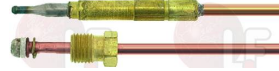

Suitable for:

3440095 THERMOCOUPLE SIT QUICK M9x1 150 cm

LAINOX R63040030

Suitable for:

3440895 THERMOCOUP.SIT QUICK M9x1 150 cm -10 PCS

LAINOX R63040030

3440083 THERMOCOUPLE SIT QUICK M9x1 32 cm

LAINOX MA1031500400

Thermostats

5029092 SINGLE PHASE THERMOSTAT 30-110°C

D-shaped pin $\varnothing$ 6x4.6 mm
covered capillary length 1500 mm - 16A 250V
bulb $\varnothing$ 6x130 mm
for Convection oven (LAINOX)

LAINOX R65070140

LAINOX R65070160

3444296 SINGLE PHASE THERMOSTAT 55°C

with automatic reset
covered capillary length 900 mm - 16A 250V
bulb $\varnothing$ 6x130 mm - with fitting and olive $\varnothing$ 6 mm
for OVEN boiler
for Convection oven electric (LAINOX) MES20M
MES20X - MES24M - MES24X - MES40M - MES40X
ME061M - ME101M - ME102M - ME106M - ME106X
ME110M - ME110X - ME120M - ME120X - ME201M
ME202M - ME210M - ME210X - ME220M - ME220X
for Convection oven gas (LAINOX) GM020M - MGC40X
MGS20M - MGS20X - MGS24M - MGS24X - MGS40M
MGS40X - MGO61M - MG101M - MG102M - MG106M
MG106X - MG110M - MG110X - MG120M - MG120X
MG202M - MG210M - MG210X - MG220M - MG220X

LAINOX R65070100

LAINOX R65075020

3444267 SINGLE-PHASE THERMOSTAT 145°C

with manual reset
covered capillary length 870 mm - 16A 250V
bulb $\varnothing$ 6x133 mm
for Convection oven (LAINOX)

LAINOX R50304097
LAINOX 50304097

LAINOX R65070080

LAINOX R65075000

3444295 SINGLE-PHASE THERMOSTAT 145°C

with automatic reset
covered capillary length 900 mm - 16A 250V
bulb $\varnothing$ 6x130 mm
for OVEN boiler
for Convection oven (LAINOX)

LAINOX R50304052
LAINOX 50304052

LAINOX R65070170

LAINOX R65075070