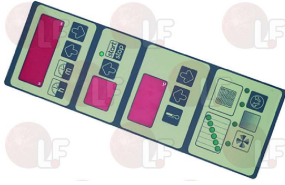

LAINOX R67010810

LAINOX 50708040

Suitable for:

3319451 GREY ELECTRONIC PLATE
 dimensions 270x90 mm
 for old models
 for Convection oven (LAINOX)
 for Convection oven electric (LAINOX) ME5

LAINOX R67010760