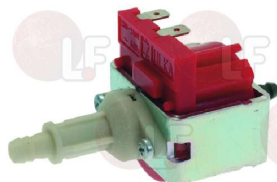

LAINOX R65110600

3331005 VIBRATORY PUMP NME 2 16W 230/240V 50Hz
hose-end fittings $\varnothing$ 6.6 mm - $\varnothing$ 5 mm
max.pressure 2.5 bar
max.water temperature 20°C
with built-in diode (1N 4007P)
connection terminal 4.7x0.8 mm