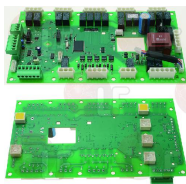

LAINOX R65300220

LAINOX R65300270

5036369 ELECTRONIC MOTHERBOARD 246x143 mm
for Convection oven electric (LAINOX)
Series GEMT VERSIONE P - Series GEVT VERSIONE P
Series HME VERSIONE P - Series HME VERSIONE X
Series HVE VERSIONE P - Series HVE VSERIONE X
Series MME VERSIONE P - Series MVE VERSIONE P
for Convection oven gas (LAINOX)
Series GGMT VERSIONE P - Series GGVT VERSIONE P
Series HMG VERSIONE P - Series HMG VERSIONE X
Series HVG VERSIONE P - Series HVG VERSIONE X
Series MMG VERSIONE P - Series MVG VERSIONE P