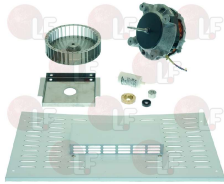

Motors

3340136 MOTOR C30X0L13/06 47W 220/240V 50Hz
with long pin
fan ø 155 mm
for Convection oven electric (LAINOX) A23RES

LAINOX A34300420

LAINOX F65060030

Motors

3240113 MOTOR KIT K48210 0.25Kw 220/240V
 with fan \varnothing 150 mm - thickness 39 mm
 hole 6x8 mm - 50/60Hz 2800/3200 rpm
 for Convection oven electric (LAINOX) VE004D
 VE004H - VE004M - VE004X - VE104D - VE104H
 VE104M - VE104X