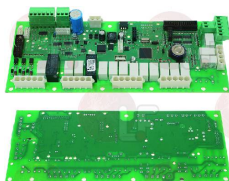

5054846 BASIC CIRCUIT BOARD 250x130 mm
for Convection oven (LAINOX)