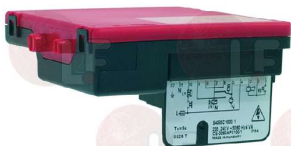

LAINOX R63060120

3526403 CONTROL BOX S4565C1033U
model HONEYWELL - 230V 50/60Hz 4VA
for 6-20 grills