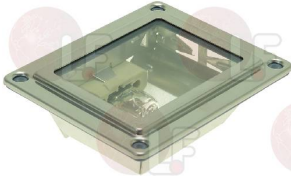

LAINOX R65270510

3221172 FRAME FOR OVEN LAMP RECEPTACLE
 external dimensions 96x80 mm

3186173 GASKET FOR OVEN LAMP RECEPTACLE
 external dimensions 93x79 mm

3221173 GLASS FOR OVEN LAMP RECEPTACLE
 external dimensions 73x58 mm