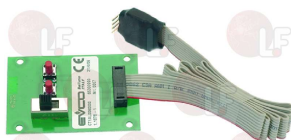

LAINOX R65300370

LAINOX R65300570

3390070 CARD ADJUSTMENT MODULE 42x62 mm
for Convection oven (LAINOX) - Series MIXVAPOR-L
Series MIXVAPOR-S