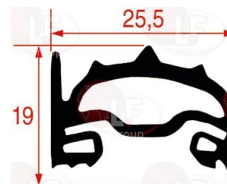

MBM 180689

5039097 GASKET OVEN DOOR 710x685 mm
middle edged gasket
made of silicone elastomer
profile dimensions 25.5x19 mm
COLOUR: BLACK
for Convection oven (MBM)