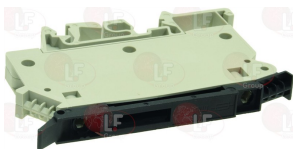

external \varnothing 16.5 mm - height 6.5 mm

for Convection oven (MBM)

MBM RTBF800137

Fuses

5009195 CLAMP FUSEHOLDER \varnothing 5x30 mm

for cable 4 mmq

MBM RTFOC00048

3049019 DELAY FUSE \varnothing 5x20 mm - 10 PCS