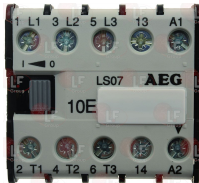

MBM DTC112
MBM 229011
MBM 926040

MBM REB229032
MBM 229019
MBM 929122

MBM 229010
MBM 229032

3351202 CONTACTOR AEG LS07 7A 230V 3Kw
coil 230V 50/60Hz
3 normally open contacts
1 normally open auxiliary contact