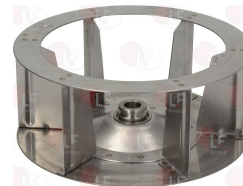

MBM RIC0004598
MBM RTFOC00697

MBM RTFOC00066
MBM 161232

MBM RTFOC00322

5025393 FAN ø 270 mm
thickness 110 mm
number of blades: 6 - hole cone-shaped ø 19.5-21 mm
for Convection oven electric (MBM) FEMD107
FEMD107SC - FEMD109 - FEM107 - FEM107SC
FEM109 - FEM110 - FEM110L
for Convection oven gas (MBM) FGMD107 - FGMD107SC
FGM107 - FGM107SC - FGM110