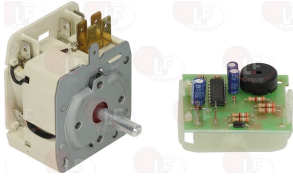

MBM RTBF600067

MBM 164332

Suitable for:

MBM

Suitable for:

Timers

5011157 KIT TIMER 120 MINUTES MS65
 with board
 mechanical timer with manual reset
 120 manual reset cycle
 flow rate contacts 16(4)A 250V
 max. temperature 100°C
 D-shaped pin \varnothing 6x4.6 mm
 for Convection oven electric (MBM) FEC023
 FEMD023