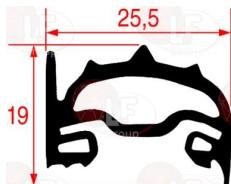

Suitable for:

Suitable for:

3186417 OVEN DOOR GASKET 630x480 mm
middle edged gasket
made of silicone elastomer
profile dimensions 25.5x19 mm
COLOUR BLACK
for Convection oven electric (MBM) FCE6 - FEC065
FEMD065 - FEMD066 - FEMD67 - FEMD67SC - FEMD69
for Convection oven gas (MBM) FCG065 - FCG6
FGMD065 - FGMD066 - FGMD67 - FGMD67SC - FGMD69

MBM RTFOC00414

MBM RTFOC00723

3186157 OVEN DOOR GASKET 680x460 mm
made of silicone elastomer
profile dimensions 22x20 mm
COLOUR BLACK
for Convection oven electric (MBM)
till 31/12/97
FEC060 - FEM060 - FEM061 - FEM062 - FEP050
for Convection oven gas (MBM)
till 31/12/97
FGC060 - FGM060 - FGM061 - FGM062 - FGP050
FMM060 - FMM061

MBM PAFOC00574

MBM PAFOC00577

MBM RTFOC00093

3186419 OVEN DOOR GASKET 690x480 mm
middle edged gasket
made of silicone elastomer
profile dimensions 25.5x19 mm
COLOUR BLACK
for Convection oven electric (MBM) FEM610L - FEM67
FEM67SC - FEM69 - FEP050
for Convection oven gas (MBM) FGM610L - FGM67
FGM67SC - FGM69 - FGP050

MBM RTFOC00721

3186158 OVEN DOOR GASKET 710x680 mm
in silicone elastomer
profile dimensions 22x20 mm
BLACK COLOUR
for Convection oven electric (MBM)
till 31/12/97
FEC100 - FEC200 - FEMD200 - FEMD201 - FEM100
FEM101 - FEM102 - FEM200 - FEM201 - FEM202
FEP080 - FEP160
for Convection oven gas (MBM)
till 31/12/97
FGC100 - FGC200 - FGMD200 - FGMD201 - FGM100
FGM101 - FGM102 - FGM200 - FGM201 - FGM202
FGP080 - FGP160 - FMM100 - FMM101

MBM PAFOC00575

MBM RTFOC00094