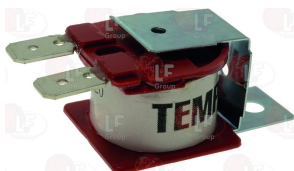

Buzzers

3397302 ALARM BELL 220V

MBM RTFOC00046

Cables for piezo igniters

3001034 IGNITION CABLE 1400 mm
with faston terminal 3x0.8 mm for ignition
with faston terminal $\varnothing$ 2,4 mm for plug
for Convection oven gas (MBM) - Series JOKER

MBM RTCU700005

MBM RTFOC00128

3001002 IGNITION LEAD 1000 mm
with faston 6.35x0.8 mm for ignition
with faston $\varnothing$ 4 mm for ignition plug

MBM RTCU900384

MBM RTCU900385