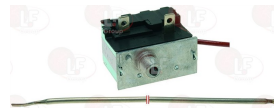

MBM 410006

3444287 SINGLE-PHASE THERMOSTAT 123°C
with manual reset
covered capillary length 900 mm - 16A 250V
bulb $\varnothing$ 3x220 mm
for Convection oven electric (MBM) FEM060 - FEM061
FEM100 - FEM101 - FEM102 - FEM107SC - FEM109
FEM207SC - FEM209 - FEM62 - FEM67SC - FEM69
FEP080 - FEP160