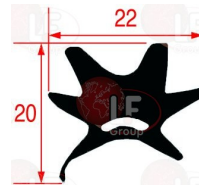

MBM RTFOC00414

MBM RTFOC00723

3186157 OVEN DOOR GASKET 680x460 mm
made of silicone elastomer
profile dimensions 22x20 mm
COLOUR BLACK
for Convection oven electric (MBM)
till 31/12/97
FEC060 - FEM060 - FEM061 - FEM062 - FEP050
for Convection oven gas (MBM)
till 31/12/97
FGC060 - FGM060 - FGM061 - FGM062 - FGP050
FMM060 - FMM061

MBM PAFOC00574

MBM PAFOC00577

MBM RTFOC00093

3186419 OVEN DOOR GASKET 690x480 mm
middle edged gasket
made of silicone elastomer
profile dimensions 25.5x19 mm
COLOUR BLACK
for Convection oven electric (MBM) FEM610L - FEM67
FEM67SC - FEM69 - FEP050
for Convection oven gas (MBM) FGM610L - FGM67
FGM67SC - FGM69 - FGP050