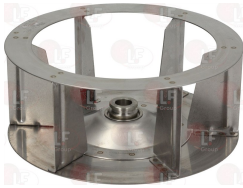

MBM RTFOC00012

MBM RTFOC00473

5025393 FAN $\varnothing$ 270 mm
thickness 110 mm
number of blades: 6 - hole cone-shaped $\varnothing$ 19.5-21 m
for Convection oven electric (MBM) FEMD107
FEMD107SC - FEMD109 - FEM107 - FEM107SC
FEM109 - FEM110 - FEM110L
for Convection oven gas (MBM) FGMD107 - FGMD107SC
FGM107 - FGM107SC - FGM110