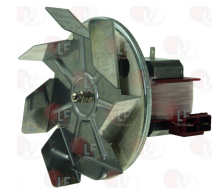

MBM LAR65040061

3240000 MOTOR WITH FAN 45W 220V 50/60Hz
fan ø 150 mm
for Convection oven electric (MBM)
FEMD023

MBM RIC0002339
MBM RTFOC00623

MBM RTCU700450
MBM 0682300800

MBM RTCU800153

5025392 MOTOR 1022C2353 0.4/0.05Kw 230V 50Hz
3/1A - 1400/700rpm - capacitor 31.5 µf
for Convection oven electric (MBM) FCE10 - FEMD107
FEMD107SC - FEMD109 - FEMD207 - FEM107
FEM107SC - FEM109 - FEM207 - FEM209 - FEP080
FEP160
for Convection oven gas (MBM) FCG10 - FGMD107
FGMD107SC - FGMD109 - FGM107 - FGM107SC
FGM109 - FGM207 - FGM209 - FGP080 - FGP160