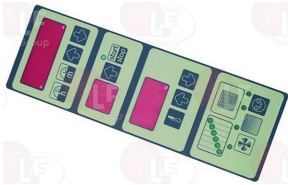

MBM RTFOC00361

3241460 SELF-STICK DISK 50-300°C
external ø 63 mm

MBM

Labels for control panels

3319451 GREY ELECTRONIC PLATE
dimensions 270x90 mm
for old models

MBM RTBF900308

Lamp receptacles and spare parts