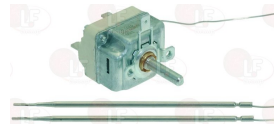

MBM

3444174 SINGLE-PHASE THERMOSTAT 50-320°C
 D-shaped pin \varnothing 6x4.6 mm
 capillary length 900 mm - 16A 250V
 bulb \varnothing 3x220 mm

MBM RTCU700455

MBM 924024

5025542 SINGLE-PHASE THERMOSTAT 66-310°C
 D-shaped pin \varnothing 6x4.6 mm
 capillary length 1500 mm
 double bulb \varnothing 3x120 mm
 for EMMEPI OVEN FE900