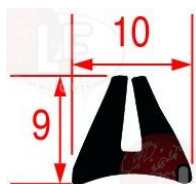

Suitable for:

MBM

Suitable for:

3186316 OVEN GLASS GASKET

made of silicone elastomer
profile dimensions 10x9 mm

COLOUR BLACK

SOLD PER METRE

for Convection oven electric (MBM) FCE10 - FCE6

FEC060 - FEC065 - FEC100 - FEC200 - FEMD065

FEMD066 - FEMD200 - FEMD201 - FEM060 - FEM061

FEM062 - FEM100 - FEM101 - FEM102 - FEM200

FEM201 - FEM202 - FEP050 - FEP080 - FEP160

for Convection oven gas (MBM) FCG10 - FGC060

FGC065 - FGC100 - FGC200 - FGMD065 - FGMD066

FGMD200 - FGMD201 - FGM060 - FGM061 - FGM062

FGM102 - FGM200 - FGM201 - FGM202 - FGP050

FGP080 - FGP160 - FMM060 - FMM061 - FMM100

FMM101