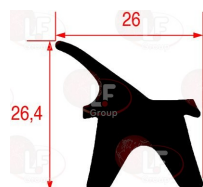

MBM LAR70041290

3186424 OVEN DOOR GASKET 1500 mm
made of silicone elastomer
COLOUR BLACK
for Convection oven electric (MBM) FEC023
FEMD023