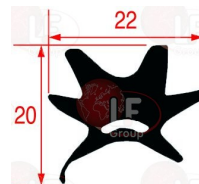

MBM RTFOC00721

3186158 OVEN DOOR GASKET 710x680 mm
in silicone elastomer
profile dimensions 22x20 mm
BLACK COLOUR
for Convection oven electric (MBM)
till 31/12/97
FEC100 - FEC200 - FEMD200 - FEMD201 - FEM100
FEM101 - FEM102 - FEM200 - FEM201 - FEM202
FEP080 - FEP160
for Convection oven gas (MBM)
till 31/12/97
FGC100 - FGC200 - FGMD200 - FGMD201 - FGM100
FGM101 - FGM102 - FGM200 - FGM201 - FGM202
FGP080 - FGP160 - FMM100 - FMM101