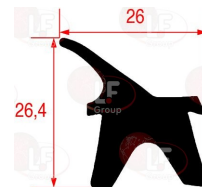

MBM LAR70041350

3286031 OVEN DOOR GASKET - 6 m
 made of silicone elastomer
 profile dimensions 26x25.5 mm
 COLOUR RED

MBM LAR70041350

3286030 OVEN DOOR GASKET 04880 - 15 m
 made of silicone elastomer
 profile dimensions 26.4x26 mm
 BLACK COLOR

MBM LAR70041290

3286084 OVEN DOOR GASKET 04880 - 3 m
 made of silicone elastomer
 profile dimensions
 BLACK COLOUR

MBM LAR70041290

3286029 OVEN DOOR GASKET 04880 - 6 m
 made of silicone elastomer
 profile dimensions 26.4x26 mm
 BLACK COLOR