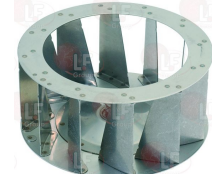

MBM RTFOC00011

MBM 168843

3240254 FAN ø 220 mm
thickness 100 mm
total blades 12 - ø tapered hole 16-11 mm
for Convection oven electric (MBM) FCE6 - FEMD67SC
FEMD69 - FEP050
for Convection oven gas (MBM) FCG6 - FGMD67
FGMD67SC - FGMD69 - FGP050