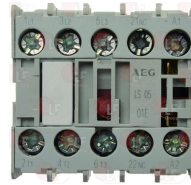

MBM

3351209 CONTACTOR AEG LS05 9A 230V 4Kw
coil 230V 50/60Hz
3 normally open contacts
1 normally closed auxiliary contact