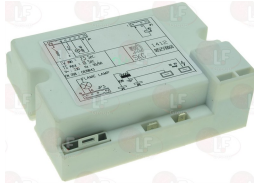

Electronic boxes

5054526 CONTROL BOX C87BR43

model SKG - 230V 50/60Hz
Ts max=10s TW min=2.5s
size 118x98 mm
for Convection oven gas (MBM) FGM107SC - FGM67SC
FGMD69 - FGM107SC - FGM67SC

MBM 175780

3091013 CONTROL PANEL CE11F