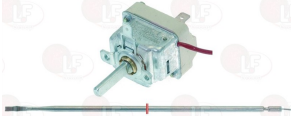

3444427 SINGLE-PHASE THERMOSTAT 50-285°C
D-shaped pin 6x4.6 mm
covered capillary length 840 mm - 16A 250V
bulb $\varnothing$ 3x230 mm
for Convection oven electric (MBM) FEC023
FEMD023

MBM RTFOC00646

Suitable for:

3444062 SINGLE-PHASE THERMOSTAT 50-320°C
complete with auxiliary selector switch
D-shaped pin $\varnothing$ 6x4.6 mm
capillary length 900 mm - 16A 250V
bulb $\varnothing$ 3x220 mm