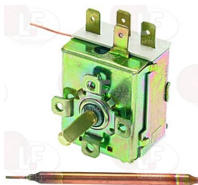

MBM RIC0002126

MBM 09950107000

3444004 THERMOSTAT SINGLE-PHASE TR2 0-90°C
D-shaped pin $\varnothing$ 6x4.6 mm
capillary length 1500 mm - 15A 250V
bulb $\varnothing$ 6.5x95 mm