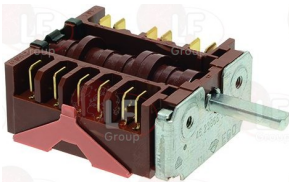

MBM RTCU700454