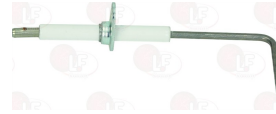

MBM RIC0003189

MBM RTCU900010

MBM 611006

3020124 SPARKING PLUG ROUND \varnothing 7x44 mm
 connection \varnothing 2.4 mm
 overall length 58 mm

MBM RTCP800033

Suitable for:

5018428 SPARKING PLUG ROUND \varnothing 7x55 mm
 overall length 112 mm
 for Convection oven gas (MBM) FGMD207 - FGMD209
 FGM207 - FGM209