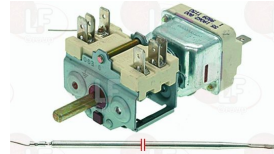

MBM

3444174 SINGLE-PHASE THERMOSTAT 50-320°C
D-shaped pin $\varnothing$ 6x4.6 mm
capillary length 900 mm - 16A 250V
bulb $\varnothing$ 3x220 mm