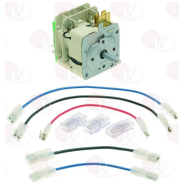

MBM RIC0004523

MBM RTFOC00699

3446220 TIMER 120 MINUTES MS65
complete with silk-screen printings set 0-120'
manually set mechanical timer
120 minutes manually set cycle
contact capacity 16(4)A 250V
max temperature 100°C
D-shaped pin $\varnothing$ 6x4.6 mm