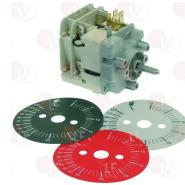

Suitable for:

MBM

Suitable for:

Timers

5011157 KIT TIMER 120 MINUTES MS65
with board
mechanical timer with manual reset
120 manual reset cycle
flow rate contacts 16(4)A 250V
max. temperature 100°C
D-shaped pin $\varnothing$ 6x4.6 mm
for Convection oven electric (MBM) FEC023
FEMD023

MBM RTFOC00568

MBM 176150

3446072 TIMER D94443 3 CAMS
230V 50/60Hz
cycle 80 minutes -D-shaped pin $\varnothing$ 6x4.6 mm
for Convection oven electric (MBM) FEC060 - FEC100
FEC200 - FEMD060 - FEMD061 - FEMD100 - FEMD101
FEMD200 - FEMD201 - FEM060 - FEM061 - FEM100
FEM101 - FEM200 - FEM201 - FEP050 - FEP080
FEP160
for Convection oven gas (MBM) FGC060 - FGC100
FGM060 - FGM061 - FGM100 - FGM101 - FGP050
FGP080 - FMM060 - FMM061 - FMM100 - FMM101

MBM RTFOC00030

3446061 TIMER KIT 120 MINUTES MS65
with board, cables and instructions
manually set mechanical timer
120 minutes manually set cycle
contact capacity 16(4)A 250V
max temperature 100°C
D-shaped pin $\varnothing$ 6x4.6 mm
for Convection oven electric (MBM) FCE10 - FCE6
for Convection oven gas (MBM) FCG10 - FCG6

MBM RIC0004523

MBM RTFOC00699

3446220 TIMER 120 MINUTES MS65
complete with silk-screen printings set 0-120'
manually set mechanical timer
120 minutes manually set cycle
contact capacity 16(4)A 250V
max temperature 100°C
D-shaped pin $\varnothing$ 6x4.6 mm

MBM LAR65090070

Transformers

3445110 TRANSFORMER 230V/12V 3VA
primary tension 230Vca 50/60Hz
secondary tension 12Vca 3VA
room temperature 0+60°C
screw terminal block
IMQ approved

MBM /ALP0A2269

MBM RTFOC00039