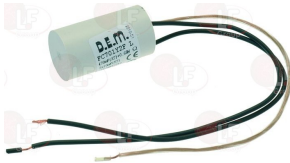

Suitable for:

MBM

Suitable for:

Interference suppression filters

3160479 INTERFERENCE SUP. FILTER D.E.M.FC701Y2FL
0.47 μ F