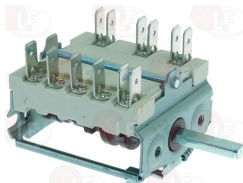

3057135 SELECTOR SWITCH 0-4 POSITIONS
contact capacity 16A 250V - max 150°C
D-shaped pin $\varnothing$ 6x4.6 mm
for Convection oven electric (MBM) FEMD023

MBM RTFOC00143