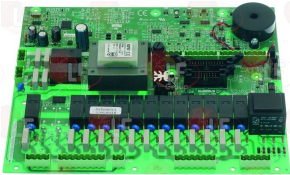

MBM RTFOC00671

3247035 4-POLES TERMINAL BLOCK