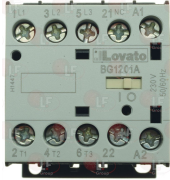

Suitable for:

Suitable for:

5011182 CONTACTOR LOVATO BG1201A
12A 400V 5.7Kw coil 230V 50/60Hz
3 contacts NO
1 auxiliary contact NC
for Convection oven electric (MBM) FCE6
FEMD107SC - FEMD67SC - FEM107SC - FEM67SC
FEP050 - FEP080
for Convection oven gas (MBM) FCG10 - FCG6
FGM107SC - FGM67SC - FGM107SC - FGM67SC
FGP050 - FGP080

3454060 CONTACTOR SCHNEIDER LC1D09B7
9A 400V 4Kw - coil 24V 50/60Hz
3 normally open contacts
1 normally open auxiliary contact
1 normally closed auxiliary contact