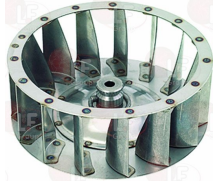

MBM RIC0001299

MBM RTCU800066

Suitable for:

MBM

Suitable for:

Fans for motors

3240032 FAN \varnothing 160 mm
thickness 60 mm
total blades 15 - \varnothing hole 8 mm

MBM /LA5400060

3240254 FAN \varnothing 220 mm
thickness 100 mm
total blades 12 - \varnothing tapered hole 16-11 mm
for Convection oven electric (MBM) FCE6 - FEMD67SC
FEMD69 - FEP050
for Convection oven gas (MBM) FCG6 - FGMD67
FGMD67SC - FGMD69 - FGP050