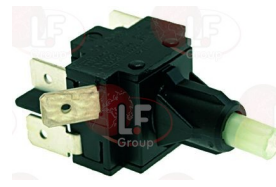

3020124 SPARKING PLUG ROUND $\varnothing$ 7x44 mm
connection $\varnothing$ 2.4 mm
overall length 58 mm

MBM RTCP800033

Suitable for:

5018428 SPARKING PLUG ROUND $\varnothing$ 7x55 mm
overall length 112 mm
for Convection oven gas (MBM) FGMD207 - FGMD209
FGM207 - FGM209

MBM PAF0C00367

Switches

3319153 CHANGE OVER GREY BUTTON 16A 250V
2 speed change-over switch
mounting hole 28x32 mm
for Convection oven electric (MBM) FEP050 - FEP080
FEP160
for Convection oven gas (MBM) FGP050 - FGP080
FGP160

MBM RTFOC00033

MBM RTFOC00362

3319617 DOUBLE CONTACT SWITCH 16A 250V

MBM REB226071

MBM 226071

MBM 226115

3319152 LIGHT SWITCH ON GREY BUTTON 16A 250V
mounting hole 28x32 mm
for Convection oven electric (MBM) FCE10 - FCE6
FEP050 - FEP080 - FEP160
for Convection oven gas (MBM) FCG10 - FCG6
FGP050 - FGP080 - FGP160

MBM RTFOC00032

MBM RTFOC00387

5019335 PUSH-BUTTON BLACK RUBBER $\varnothing$ 24x14 mm
for Convection oven electric (MBM) FEC023
FEMD023

MBM RTFOC00641

MBM RTFOC00782

3319947 RED BIPOLAR SWITCH 16A 250V
16(4)A 250V
with indicator light and push-button cap
max temperature 100°C
mounting hole 22x30 mm

MBM RTTAV00039