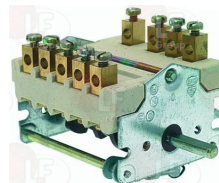

3057023 SELECTOR SWITCH 0-6 POSITIONS
contact capacity 32A 250V - max 150°C
D shaft $\varnothing$ 6x4.6 mm

MBM RTCU800151