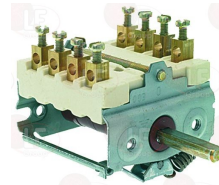

MBM CWF10NT

Rotary switches

3057050 CONNECTING BRACKET 28x21x16 mm
distance between hooking brackets 27 mm
f/connection between selector switch and thermost.

MBM RTBF900037

MBM RTCU900112

3057014 SELECTOR SWITCH 0-1 POSITIONS
contact capacity 16A 250V - max 150°C
D spindle \varnothing 6x4.6 mm
back connection for thermostat