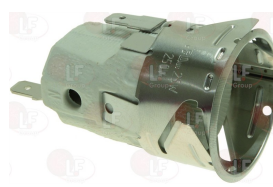

MBM RTFOC00201

Suitable for:

MBM

3221232 GLASS FOR OVEN LAMP RECEPTACLE \varnothing 53 mm
thread \varnothing 33 mm - overall height 32 mm
for Convection oven (MBM)

MBM RTFOC00654

Suitable for:

3221311 LAMP RECEPTACLE E14 25W 230V
mounting hole \varnothing 36 mm
max temperature 300°C
for Convection oven (MBM)