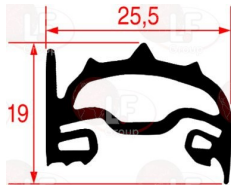

Suitable for:

Suitable for:

3186417 OVEN DOOR GASKET 630x480 mm
middle edged gasket
made of silicone elastomer
profile dimensions 25.5x19 mm
COLOUR BLACK
for Convection oven electric (MBM) FCE6 - FEC065
FEMD065 - FEMD066 - FEMD67 - FEMD67SC - FEMD69
for Convection oven gas (MBM) FCG065 - FCG6
FGMD065 - FGMD066 - FGMD67 - FGMD67SC - FGMD69