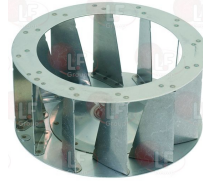

3240254 FAN \varnothing 220 mm
thickness 100 mm
total blades 12 - \varnothing tapered hole 16-11 mm
for Convection oven electric (MBM) FCE6 - FEMD67SC
FEMD69 - FEP050
for Convection oven gas (MBM) FCG6 - FGMD67
FGMD67SC - FGMD69 - FGP050