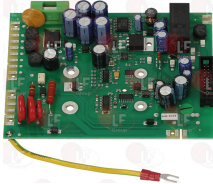

MBM 164826

5058600 PC BOARD RELAY 205x44 mm
for Convection oven electric (MBM) FEM110/L
FEM210/L - FEM610/L