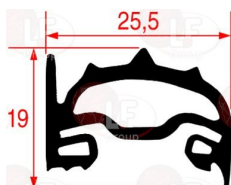

MBM PAFOC00575

MBM RTFOC00094

3186418 OVEN DOOR GASKET 730x680 mm
middle edged gasket
made of silicone elastomer
profile dimensions 25.5x19 mm
COLOUR BLACK
for Convection oven electric (MBM) FCE10
FEMD107SC - FEMD109 - FEMD207SC - FEMD209
FEM107 - FEM107SC - FEM109 - FEM207SC - FEM209
FEP080 - FEP160
for Convection oven gas (MBM) FCG10 - FGMD107SC
FGMD109 - FGMD207 - FGMD209 - FGM107
FGM107SC - FGM109 - FGM207 - FGM209 - FGP080
FGP160

MBM RTFOC00722

3786706 OVEN DOOR GASKET 740x540 mm
made of silicone elastomer
with fastening clips
COLOUR BLACK