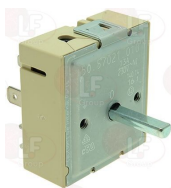

## Energy regulators

**3350026 ENERGY ADJUSTER**  
contact capacity 230V 13A - max temperature 125°C  
D-shaped pin  $\varnothing$  6x4.6 mm  
double rotation direction  
for PYROCERAM. TOPS-SALAMANDERS-POTATO WARMERS