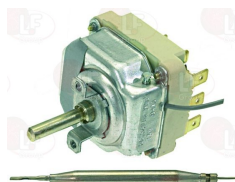

MKN 203484

Suitable for:

**MKN**

Suitable for:

**3444735 THREE-PHASE THERMOSTAT 60-300°C**

D-shaped pin 6x4.6 mm  
covered capillary length 3000 mm - 16A 230V  
bulb  $\varnothing$  6x80 mm  
for Pastry oven (MKN)