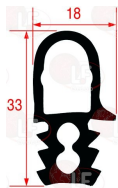

Gaskets for oven door

5051879 GASKET FOR OVEN DOOR 1540 mm
made of silicone elastomer
profile dimensions 30,5x16 mm
COLOUR: BLACK
for Convection oven (MKN)