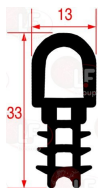

MKN 7001013

3286080 OVEN DOOR GASKET - 3 m
made of silicone elastomer
profile dimensions 33x13 mm
COLOUR BLACK