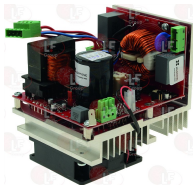

Electronic printed-circuit boards

5049424 CIRCUIT BOARD FREQUENCY ADJUSTMENT
dimensions 110x135x110 mm
for Convection oven (MKN)