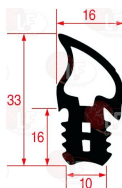

MKN 7001017

3186563 OVEN DOOR GASKET 745x605 mm
made of silicone elastomer
profile dimensions 33x16 mm
COLOUR BLACK
for Convection oven (MKN) - Series HD10
for Convection oven electric (MKN) CSE110221/01
CSE110448/01 - CSE115446/01