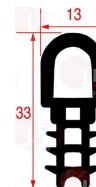

MKN 7001016

3186389 OVEN DOOR GASKET 725x625 mm
made of silicone elastomer
profile dimensions 33x13 mm
COLOUR BLACK