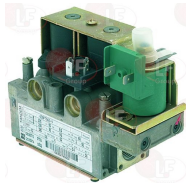

## Centrifugal fans

**3240695 MOTOR FAN RG128/1300-3612**  
100W 230V 50Hz

MKN 203994

**3526076 STRAIGHT FLANGE  $\varnothing$  3/4"**  
complete with screws and O-Ring  
for valves SIT 820-Honeywell V4400-V4600-VR4605P

**3526140 VALVE 836 TANDEM  $\varnothing$  1/2"FF**  
inlet  $\varnothing$  1/2"F - outlet  $\varnothing$  1/2"F  
maximum gas inlet pressure 60 mbar  
max.gas outlet pressure adjustment range 7÷50 mbar  
outlet gas pressure setting range min.2÷45 mbar  
room temperature 0÷60°C  
power supply 230V 30A rectified