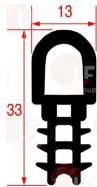

MKN 211096

3186390 OVEN DOOR GASKET 1650x700 mm
made of silicone elastomer - 3 sides
profile dimensions 33x13 mm
COLOUR BLACK