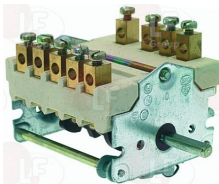

MKN 203693

**Relays**

**5047612 RELAY GN CROUZET 84137140**  
 100A 48-660Vac/4-32Vdc  
 for Convection oven (MKN)

MKN 203668

**1351009 RELAY TP3250 16A 230V 50Hz**

MKN 203219

**Rotary switches**

**3057023 SELECTOR SWITCH 0-6 POSITIONS**  
 contact capacity 32A 250V - max 150°C  
 D shaft  $\varnothing$  6x4.6 mm