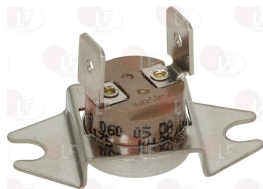

Contact thermostats

5031557 CONTACT THERMOSTAT 60°C 10A 250V
with automatic reset
for Convection oven (MKN)