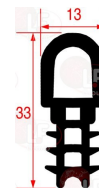

MKN 7001013

3286015 OVEN DOOR GASKET - 6 m
made of silicone elastomer
profile dimensions 33x13 mm
COLOUR BLACK