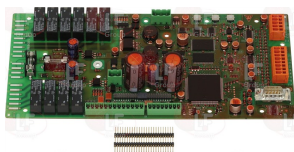

MKN 203745

5062511 PC CONTROL BOARD 250x116 mm
for Convection oven (MKN)