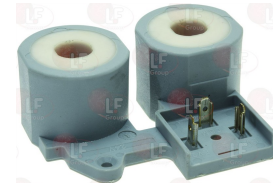

2100724 COIL 24V
for valve 830 TANDEM-836 TANDEM