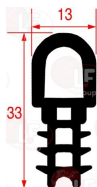

MKN 211094

3186388 OVEN DOOR GASKET 625x485 mm
made of silicone elastomer
profile dimensions 33x13 mm
COLOUR BLACK