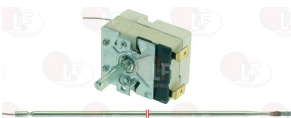

MKN 203185

3444361 SINGLE-PHASE THERMOSTAT 50-320°C
D-shaped pin $\varnothing$ 6x4.6 mm
capillary 950 mm - 16A 250V
bulb $\varnothing$ 3x160 mm