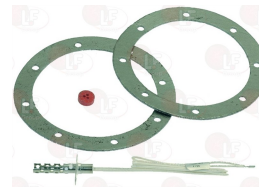

MKN 201177

MKN 201177+211137+...

3020234 SPARKING PLUG ROUND ø 11x57 mm
overall length 64 mm
complete with cable / length 600 mm
for Convection oven (MKN) - Series HD10
Series HD20 - Series HD6