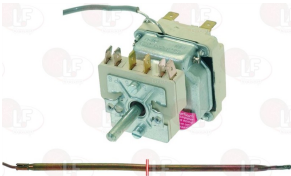

Thermostats

3444974 SINGLE-PHASE THERMOSTAT 100-615°C
complete with switch
D-shaped pin $\varnothing$ 6x4.6 mm
covered capillary length 1100 mm - 16A 250V
bulb $\varnothing$ 4x230 mm