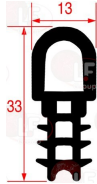

# MKN

**3186391 OVEN DOOR GASKET 1065x700 mm**  
 made of silicone elastomer - 3 sides  
 profile dimensions 33x13 mm  
 COLOUR BLACK

MKN 7001020

**5039568 OVEN DOOR GASKET 1480x605 mm**  
 in silicone elastomer  
 profile size 35x18 mm  
 BLACK COLOUR  
 for Convection oven (MKN)  
 for Convection oven (MKN)  
 CGE21300098 - CGE22300037 - CGG211161 - CSE21  
 CSE211005-01 - SCE31300030  
 FKECOD215C0000