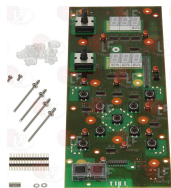

MKN 203747

---

Suitable for:

**MKN**

**5052833 CONTROL PC BOARD 295x115 mm**  
two pins  $\varnothing$  6 mm  
for Convection oven (MKN)

MKN 202690

MKN 202690+

Suitable for: