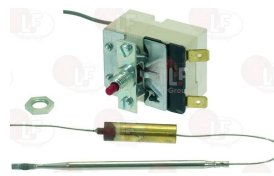

MKN 203408

3444415 SINGLE-PHASE THERMOSTAT 176°C
with manual reset
covered capillary length 1450 mm - 16A 380V
bulb $\varnothing$ 4x110 mm - with bulb coupling $\varnothing$ 8.6x32 mm