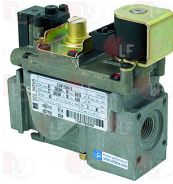

MKN 201181

3526361 VALVE 822 NOVA $\varnothing$ 1/2"FF
inlet $\varnothing$ 1/2" F - outlet $\varnothing$ 1/2" F
thermocouple fitting M10x1
maximum gas inlet pressure 60 mbar
outlet pressure setting range
 $3 \div 30$ mbar
ambient temperature $0 \div 60^{\circ}\text{C}$
power supply 230V 50Hz