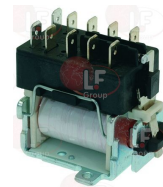

MKN 203693

**Relays**

**5047612 RELAY GN CROUZET 84137140**  
 100A 48-660Vac/4-32Vdc  
 for Convection oven (MKN)

MKN 203668

**1351009 RELAY TP3250 16A 230V 50Hz**

MKN 203219

**Rotary switches**

**3057023 SELECTOR SWITCH 0-6 POSITIONS**  
 contact capacity 32A 250V - max 150°C  
 D shaft  $\varnothing$  6x4.6 mm