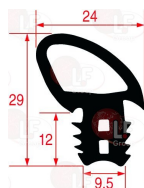

5020135 OVEN DOOR GASKET 640x460 mm

made of silicone elastomer
profile dimensions 29x24 mm
COLOUR BLACK
for Convection oven (PALUX)
FM611
for Convection oven (PALUX)
FM611

PALUX 384410

5017638 OVEN DOOR GASKET 700x650 mm

made of silicone elastomer
profile dimensions 29x24 mm
COLOUR BLACK
for Convection oven (PALUX) ICL 10-11

PALUX 382310

3186527 OVEN DOOR GASKET 765x510 mm

made of silicone elastomer
profile dimensions 33x18 mm
COLOUR BLACK