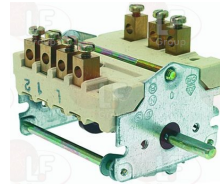

Relays

2111767 RELAY CRYDOM H12WD4850PG
for Convection oven (PALUX)

PALUX 752401

5047612 RELAY GN CROUZET 84137140
100A 48-660Vac/4-32Vdc
for Convection oven (PALUX)

PALUX 752665

Rotary switches

3057201 SELECTOR SWITCH 0-1-2-3 POSITIONS
contact capacity 16A 250V
D-shaped pin $\varnothing$ 6x4.6 mm
for Convection oven (PALUX)

PALUX 292664

3057001 SELECTOR SWITCH 0-3 POSITIONS
contact capacity 32A 250V - max 150°C
D spindle $\varnothing$ 6x4.6 mm

PALUX 226491

3057344 SELECTOR SWITCH 5 POSITIONS
contact capacity 16A 250V - max 150°C
D-shaped pin $\varnothing$ 6x4.6 mm
for Convection oven (PALUX)

PALUX 348171

Solenoid valves

3120161 SOLENOID VALVE MULLER 1-WAY 180°
220/240V 50/60Hz - max. temperature 90°C
inlet 3/4" - outlet $\varnothing$ 13.5 mm

PALUX 334944

3120162 SOLENOID VALVE MULLER 2-WAY 180°
220/240V 50/60Hz - max. temperature 90°C
inlet 3/4" - two outlets $\varnothing$ 13.5 mm

PALUX 173266

PALUX 297313