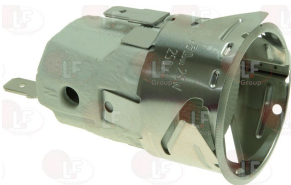

PALUX 316296

3221232

GLASS FOR OVEN LAMP RECEPTACLE \varnothing 53 mm

thread \varnothing 33 mm - overall height 32 mm
for Convection oven (PALUX)

PALUX 092339

3221311 LAMP RECEPTACLE E14 25W 230V

mounting hole \varnothing 36 mm
max temperature 300°C

PALUX 100838

Microswitches

5019275 MICRO SWITCH MAGNET \varnothing 12x60 mm
 1-NO 1A 230V
 with cable length 1550 mm
 for Convection oven (PALUX)

PALUX 372986

3803071 MICROSWITCH DOOR 16A 250V
 per HBR/G e ZBR/G SERIE 800