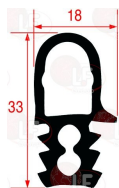

PALUX 314544

Gaskets for oven door

7101569 GASKET CARRIAGE OVEN 1000 mm

made of silicone elastomer
profile dimensions 35x20 mm
COLOUR: BLACK
for Convection oven (PALUX)

PALUX 549207

5042060 OVEN DOOR GASKET

made of silicone elastomer
profile dimensions 25x12 mm
COLOUR BLACK
SOLD PER METRE

PALUX 131385

3186524 OVEN DOOR GASKET 520x490 mm

made of silicone elastomer
profile dimensions 33x18 mm
COLOUR BLACK

PALUX 742368