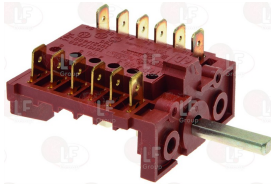

PALUX 784028

Probes

5054238 TEMPERATURE PROBE TCK
2 threads
probe length 30 mm
cable length 2800 mm
for Convection oven (PALUX)

PALUX 570621

Relays

2111767 RELAY CRYDOM H12WD4850PG
for Convection oven (PALUX)

PALUX 752401

5047612 RELAY GN CROUZET 84137140
100A 48-660Vac/4-32Vdc
for Convection oven (PALUX)

PALUX 752665

Rotary switches

3057201 SELECTOR SWITCH 0-1-2-3 POSITIONS
contact capacity 16A 250V
D-shaped pin \varnothing 6x4.6 mm
for Convection oven (PALUX)

PALUX 292664

3057001 SELECTOR SWITCH 0-3 POSITIONS
contact capacity 32A 250V - max 150°C
D spindle \varnothing 6x4.6 mm

PALUX 226491

3057344 SELECTOR SWITCH 5 POSITIONS
contact capacity 16A 250V - max 150°C
D-shaped pin \varnothing 6x4.6 mm
for Convection oven (PALUX)