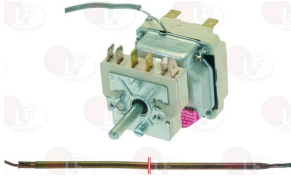

PALUX 368814

Suitable for:

PALUX

Suitable for:

Thermostats

3444974 SINGLE-PHASE THERMOSTAT 100-615°C
 complete with switch
 D-shaped pin \varnothing 6x4.6 mm
 covered capillary length 1100 mm - 16A 250V
 bulb \varnothing 4x230 mm