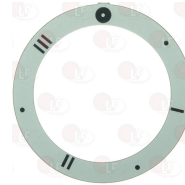

3241979

STICKING KNOB DISK 0-I-II-III

$\varnothing$ external 59 mm