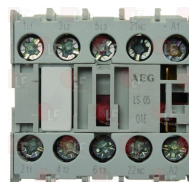

PALUX 324001

PALUX 523909

3351209 CONTACTOR AEG LS05 9A 230V 4Kw
coil 230V 50/60Hz
3 normally open contacts
1 normally closed auxiliary contact