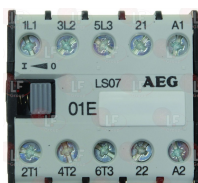

PALUX 307491

Electrical gas valves and accessories

- 3526090 ELETROSIT VALVE \varnothing 3/4"FF**
 inlet \varnothing 3/4" F - outlet \varnothing 3/4" F
 thermocouple connection M9x1
 maximum gas inlet pressure 50 mbar
 pressure adjustment range
 3 ÷ 18 mbar
 ambient temperature 0 ÷ 60°C
 power supply 230V 50Hz
 long buttons
 pilot connection and LATERAL thermocouple