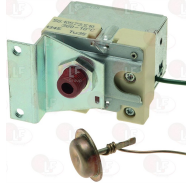

PALUX 702137

3444509 SINGLE-PHASE THERMOSTAT 360°C
with manual reset
covered capillary length 1170 mm - 16A 250V
button bulb $\varnothing$ 15 mm
for Convection oven (PALUX)