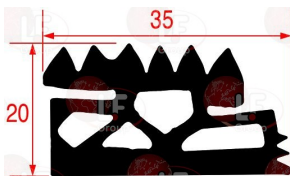

Gaskets for oven door

7101569 GASKET CARRIAGE OVEN 1000 mm

made of silicone elastomer
profile dimensions 35x20 mm
COLOUR: BLACK
for Convection oven (PALUX)

PALUX 549207

5042060 OVEN DOOR GASKET

made of silicone elastomer
profile dimensions 25x12 mm
COLOUR BLACK
SOLD PER METRE

PALUX 131385

3186524 OVEN DOOR GASKET 520x490 mm

made of silicone elastomer
profile dimensions 33x18 mm
COLOUR BLACK