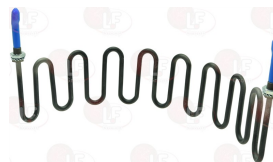

- 3242718 DOOR HANDLE STRIKE**
for high temperatures
mounting distance 43 mm
for OVEN

PALUX LF-3242042

Suitable for:

PALUX

Suitable for:

3242052 STRIKE FOR DOOR HANDLE
distance between mounting holes 33 mm
for OVEN

PALUX

Heating elements

3755317 HEATING ELEMENT 10500W 230V
external \varnothing 425 mm - internal \varnothing 407 mm
overall height 210 mm - flange 130x54 mm
for Convection oven (PALUX) GXA 6-11

PALUX 722414

PALUX 742414

5043133 HEATING ELEMENT 1450W 230V
length 310 mm - width 90 mm
connections M10x1 mm
for Convection oven electric (PALUX)

PALUX 585726

3755318 HEATING ELEMENT 21600W 230V
external \varnothing 467 mm - internal \varnothing 405 mm
overall height 225 mm - flange 130x90 mm