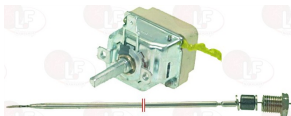

PALUX 202029

3444701 SINGLE-PHASE THERMOSTAT 55-250°C
D-shaped pin $\varnothing$ 6x4.6 mm
covered capillary length 1170 mm - 16A 250V
bulb $\varnothing$ 3.1x226 mm - with stuffing gland M9x1
for Convection oven electric (PALUX) ICE1221