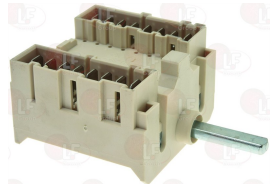

PALUX 226491

3057344 SELECTOR SWITCH 5 POSITIONS
contact capacity 16A 250V - max 150°C
D-shaped pin $\varnothing$ 6x4.6 mm
for Convection oven (PALUX)

PALUX 348171

Solenoid valves

3120161 SOLENOID VALVE MULLER 1-WAY 180°
220/240V 50/60Hz - max. temperature 90°C
inlet 3/4" - outlet $\varnothing$ 13.5 mm