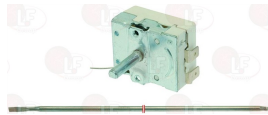

PALUX 202029

3444593 SINGLE-PHASE THERMOSTAT 50-320°C
D-shaped pin $\varnothing$ 6x4.6 mm
capillary length 860 mm - 16A 400V
bulb $\varnothing$ 3x150 mm