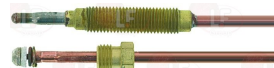

PALUX

3440855 THERMOCOUPLE SIT M8x1 100 cm - 10 PCS GIUNTO M8x1