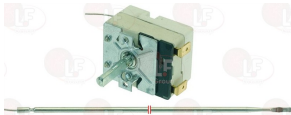

PALUX

3444361 SINGLE-PHASE THERMOSTAT 50-320°C
D-shaped pin $\varnothing$ 6x4.6 mm
capillary 950 mm - 16A 250V
bulb $\varnothing$ 3x160 mm