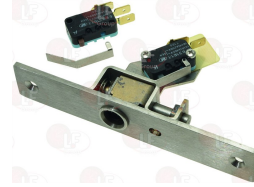

PALUX 742376

Handles

- 3242718 DOOR HANDLE STRIKE**
for high temperatures
mounting distance 43 mm
for OVEN

PALUX LF-3242042

- 2111619 KIT DOOR LOCK COMPLETE**
for Convection oven (PALUX)

PALUX 501239EL

- 3242753 LH-RH CATCH WITHOUT LOCK 791 CR**
for high temperatures
curved handgrip
length 254x30 mm - distance 133 mm
adjustable catch from 9 to 22 mm
for Convection oven (PALUX)

PALUX 215767

PALUX 377732

- 3242718 DOOR HANDLE STRIKE**
for high temperatures
mounting distance 43 mm
for OVEN

PALUX LF-3242042

- 3242051 OVEN DOOR HANDLE 176x28 mm**
handle mounting holes distance 121 mm
for OVEN

PALUX

- 3242052 STRIKE FOR DOOR HANDLE**
distance between mounting holes 33 mm
for OVEN

PALUX

- 3242144 OVEN DOOR HANDLE 260x30 mm**
with strike mounting distance 45 mm
handle mounting distance 133 mm

PALUX LF-3242958