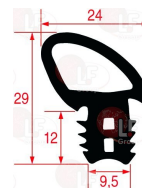

made of silicone elastomer
profile dimensions 25x12 mm
COLOUR BLACK
SOLD PER METRE

PALUX 131385

3186524 OVEN DOOR GASKET 520x490 mm

made of silicone elastomer
profile dimensions 33x18 mm
COLOUR BLACK

PALUX 742368

5020135 OVEN DOOR GASKET 640x460 mm

made of silicone elastomer
profile dimensions 29x24 mm
COLOUR BLACK
for Convection oven (PALUX)
FM611
for Convection oven (PALUX)
FM611

PALUX 384410

5017638 OVEN DOOR GASKET 700x650 mm