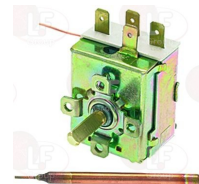

PALUX 091634

3444004 THERMOSTAT SINGLE-PHASE TR2 0-90°C
D-shaped pin $\varnothing$ 6x4.6 mm
capillary length 1500 mm - 15A 250V
bulb $\varnothing$ 6.5x95 mm