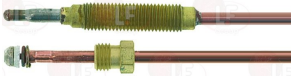

3440855 THERMOCOUPLE SIT M8x1 100 cm - 10 PCS GIUNTO M8x1

PALUX

Suitable for:

Suitable for:

3440852 THERMOCOUPLE SIT M8x1 45 cm - 10 PCS
GIUNTO M8x1

PALUX

3440052 THERMOCOUPLE SIT M8X1 45 cm COUPLING M8x

PALUX