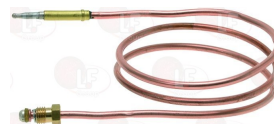

PALUX 202428

Thermocouples and accessories

3440064 NUT FOR THERMOCOUPLE M8x1

PALUX 054240

3440047 THERMOCOUPLE M8X1 75 cm

PALUX 697443

3440143 THERMOCOUPLE SIT M10x1 150 cm COUPLING M

PALUX