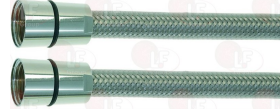

3316052 HEATING ELEMENT RETAINING NUT \varnothing 2"

R.D.FRIULI 32005885

3316051 NUT FOR HEATING ELEMENT \varnothing 1 1/2"

R.D.FRIULI 32005883

Pre-rinse units

3359602 BLACK SPRAY HEAD \varnothing 1/2" M

R.D.FRIULI 01003003

3359344 HOSE FLEXIBLE LH OWER \varnothing 1/2" FF 2000 m m
 stainl. steel DN 8(8x12) PVC coated
 bushings swivel stainl. steel cert. OQC by NSF

R.D.FRIULI 31002318

40L0454 SHOWER-HOUSING BLACK \varnothing 3/8" F