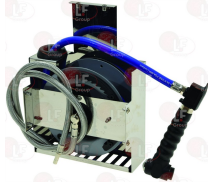

R.D.FRIULI

40C4248 WASH-UNIT
with automatic retractor
hose silicone $\varnothing$ 13 mm
complete with shower ECO/F