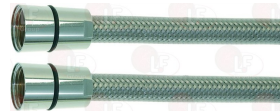

R.D.FRIULI 01003203

3359602 BLACK SPRAY HEAD \varnothing 1/2" M

R.D.FRIULI 01003003

3359416 COMPLETE OVEN WASH SHOWER SET
 flow rate 11 L/min at 4 bar
 with stainless steel hose \varnothing 1/2" FF 2000 mm
 with shower support

R.D.FRIULI 00922000

3359344 HOSE FLEXIBLE LH OWER \varnothing 1/2" FF 2000 m m
 stainl. steel DN 8(8x12) PVC coated
 bushings swivel stainl. steel cert. OQC by NSF

R.D.FRIULI 31002318

3559003 MATIC SHOWER WITHOUT LEVER \varnothing 1/2"