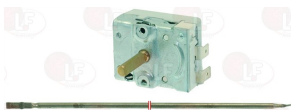

ROLLER GRILL A06006

5045789 SINGLE-PHASE THERMOSTAT 58-180°C

D-shaped pin $\varnothing$ 6x4.6 mm
capillary length covered 610 mm - 16A 400V
bulb $\varnothing$ 6x75 mm
for Convection oven electric (ROLLER GRILL)
FC26-FC33-FC34-FC60