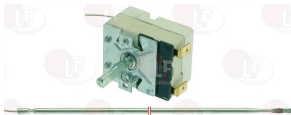

ROLLER GRILL A06006

ROLLER GRILL A06020

ROLLER GRILL A06022

ROLLER GRILL A06042

ROLLER GRILL A06044

3444593 SINGLE-PHASE THERMOSTAT 50-320°C

D-shaped pin $\varnothing$ 6x4.6 mm
capillary length 860 mm - 16A 400V
bulb $\varnothing$ 3x150 mm
for Convection oven electric (ROLLER GRILL)
FC26-FC33-FC34-FC60-FC110-CLASSIC NOIR
FC60G-FC110G
for Convection oven electric (ROLLER GRILL)
FC110E - FC110EG - FC260 - FC60 - FC60P - FC60TQ