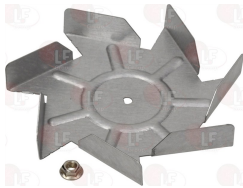

Suitable for:

3446562 CONTACTOR LOVATO BF0901A
 coil 9A 230V 50/60Hz 4.2Kw
 3 normally open contacts
 1 normally closed auxiliary contact
 for Convection oven electric (ROLLER GRILL) FC110E
 FC110EG

ROLLER GRILL A05008

Energy regulators

3350026 ENERGY ADJUSTER
 contact capacity 230V 13A - max temperature 125°C
 D-shaped pin \varnothing 6x4.6 mm
 double rotation direction
 for PYROCERAM. TOPS-SALAMANDERS-POTATO WARMERS

ROLLER GRILL A04006

Fans for motors

5068175 FAN \varnothing 150 mm
 height 20 mm
 central hole for D-shaped pin 6x5 mm
 for Convection oven electric (ROLLER GRILL) FC60
 FC60P - FC60TQ

ROLLER GRILL A03058

Gaskets for oven door

3186693 OVEN DOOR GASKET 335x218 mm
 made of silicone elastomer
 with fastening clips - 3 sides
 profile dimensions 9x7 mm
 BLACK COLOUR
 for Convection oven electric (ROLLER GRILL) FC26