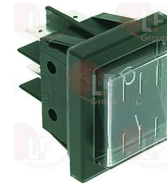

ROLLER GRILL A07002

ROLLER GRILL SA07002