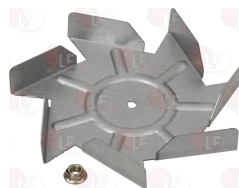

ROLLER GRILL A03057

ROLLER GRILL A03057+B08050

ROLLER GRILL A03057+B08050+

5068175 FAN $\varnothing$ 150 mm
height 20 mm
central hole for D-shaped pin 6x5 mm
for Convection oven electric (ROLLER GRILL) FC60
FC60P - FC60TQ

ROLLER GRILL A03058

Pilot burners and accessories

3020054 PILOT JET $\varnothing$ 0.20 mm