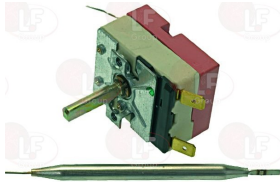

Suitable for:

ROLLER GRILL

Suitable for:

Thermostats

3444758 SINGLE-PHASE THERMOSTAT 30-85°C

D-shaped pin $\varnothing$ 6x4.6 mm
capillary length 850 mm - 16A 230V
bulb $\varnothing$ 6x92 mm

ROLLER GRILL A06002

ROLLER GRILL A06041

3744138 SINGLE-PHASE THERMOSTAT 45-230°C

D-shaped pin $\varnothing$ 6x4.6 mm
capillary length covered 620 mm - 16A 400V
bulb $\varnothing$ 3x150 mm
for Electric oven (ROLLER GRILL) TH1