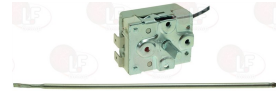

D-shaped pin \varnothing 6x4.6 mm
capillary length 850 mm - 16A 230V
bulb \varnothing 6x92 mm

ROLLER GRILL A06002

ROLLER GRILL A06041

3744138 SINGLE-PHASE THERMOSTAT 45-230°C

D-shaped pin \varnothing 6x4.6 mm
capillary length covered 620 mm - 16A 400V
bulb \varnothing 3x150 mm
for Electric oven (ROLLER GRILL) TH1