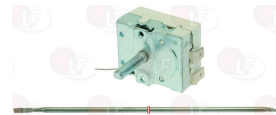

ROLLER GRILL A06006

ROLLER GRILL A06020

ROLLER GRILL A06022

ROLLER GRILL A06042

ROLLER GRILL A06044

3444593 SINGLE-PHASE THERMOSTAT 50-320°C

D-shaped pin \varnothing 6x4.6 mm
capillary length 860 mm - 16A 400V
bulb \varnothing 3x150 mm
for Convection oven electric (ROLLER GRILL)
FC26-FC33-FC34-FC60-FC110-CLASSIC NOIR
FC60G-FC110G
for Convection oven electric (ROLLER GRILL)
FC110E - FC110EG - FC260 - FC60 - FC60P - FC60TQ