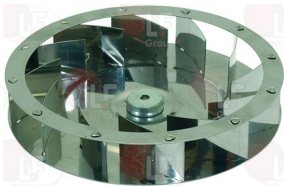

Fans for motors

3340142 FAN $\varnothing$ 160 mm
thickness 27 mm
total blades 12 - $\varnothing$ D-shaped hole 6x5 mm
for Convection oven (SMEG) ALFA51
for Convection oven electric (SMEG) ALFA10
ALFA11 - ALFA31 - ALFA41 - ALFA61 - BU31XHT
COVEN70 - COVEN70-1 - RFF404/1 - RFF504
RFF504D

SMEG 019290071

SMEG 069290197

3340141 FAN $\varnothing$ 197 mm
thickness 36 mm
total blades 38 - $\varnothing$ hole 8 mm
for Convection oven (SMEG) ALFA44
for Convection oven electric (SMEG) ALFA135
ALFA141 - ALFA161 - ALFA200 - ALFA201
ALFA241 - ALFA42 - RFF542D - RFT844 - RFT844B
RFT844V