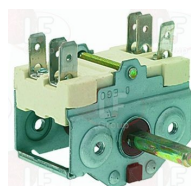

SMEG 811730270

3057050 **CONNECTING BRACKET 28x21x16 mm**
distance between hooking brackets 27 mm
f/connection between selector switch and thermost.

SMEG 018290023

3057026 **SELECTOR SWITCH 0-1 POSITIONS**
contact capacity 16A 250V - max 150°C
D shaft ø 6x4.6 mm