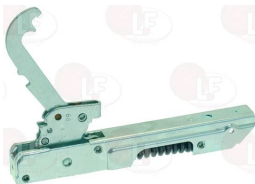

SMEG 931330461

3053354 RIGHT/LEFT HINGE FOR OVEN
mounting distance 120 mm - overall length 165 mm
height 118 mm
for Convection oven electric (SMEG) ALFA135BE
ALFA135BM - ALFA135VE - ALFA135VM - ALFA135V6
ALFA135XE - ALFA135XM - ALFA141VE - ALFA141XE
ALFA161X - ALFA161XK