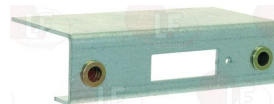

SMEG 698290717