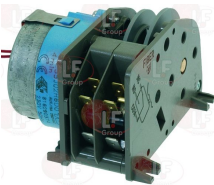

Controllers and changeover switches

3322243 TIMER P255 2 CAMS 230V 50/60Hz
cycle 4 minutes
for Convection oven electric (SMEG) ALFA135BM
ALFA135BV - ALFA135B1 - ALFA135VM - ALFA135X
ALFA135XB - ALFA135XM - ALFA135XP - ALFA135XV
ALFA135X1 - ALFA151X - ALFA161X - ALFA200X
ALFA200XM - ALFA201XM - ALFA241XM - ALFA341XM
ALFA42 - ALFA42AM - ALFA42AMT