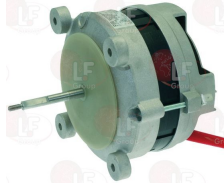

fan \varnothing 150 mm
for Convection oven electric (SMEG) ALFA10XA
ALFA10XAB - ALFA10XAK - ALFA10XA3 - ALFA100X
ALFA130X - ALFA132X

SMEG 699250031

Suitable for:

SMEG

3240696 MOTOR 3003A2350 0.12/0.18Kw 230V 50Hz
 0.8A - 2800rpm - capacitor 5 µf
 for Convection oven electric (SMEG) ALFA135BE
 ALFA135BM - ALFA135VE - ALFA135VM - ALFA135XE
 ALFA135XM - ALFA141VE - ALFA141XE - ALFA161X
 ALFA200X - ALFA200XE - ALFA200XM