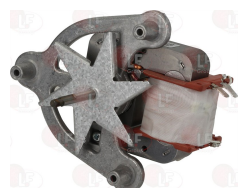

SMEG 695210702

SMEG 695210743

SMEG 695210961

Suitable for:

3340141 FAN ø 197 mm
thickness 36 mm
total blades 38 - ø hole 8 mm
for Convection oven (SMEG) ALFA44
for Convection oven electric (SMEG) ALFA135
ALFA141 - ALFA161 - ALFA200 - ALFA201
ALFA241 - ALFA42 - RFF542D - RFT844 - RFT844B
RFT844V