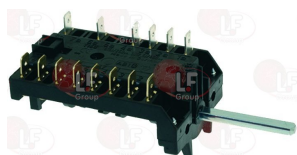

SMEG 691730165

SMEG 811730241

SMEG 811730383

3057220 **SELECTOR SWITCH 0-6 POSITIONS**
contact capacity 16A 250V - max 150°C
D-shaped pin ø 6x4.ø 6 mm
for Convection oven electric (SMEG) ALFA40
ALFA50X - ALFA51X - ALFA51XGN - ALFA55X
ALPHA40GB - ALPHA40GX - S20XMF - S20XMR
S890