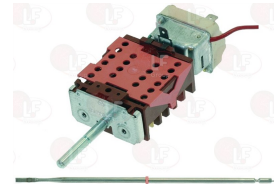

SMEG 818731124

SMEG 818731175

3444449 SINGLE-PHASE THERMOSTAT 50-295°C
complete with selector switch
D-shaped pin $\varnothing$ 6x4.6 mm
covered capillary length 900 mm - 16A 250V
bulb $\varnothing$ 3x219 mm
for Convection oven electric (SMEG) ALFA10
ALFA10XA - ALFA10XAB - ALFA10XAK - ALFA15
ALFA15X

SMEG 691730183

SMEG 691730200

5070612 THERMOSTAT SINGLE-PHASE 300°C
D-shaped pin $\varnothing$ 6x4.6 mm
covered capillary length 960 mm - 16A 250V
bulb $\varnothing$ 3x167 mm
for Convection oven electric (SMEG)