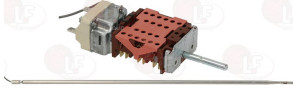

Suitable for:

2111413 THERMOSTAT SINGLE-PHASE 76-323°C
with selector switch
D-shaped pin $\varnothing$ 6x4.6 mm
covered capillary length 870 mm - 16A 250V
bulb $\varnothing$ 3x227 mm
for Convection oven electric (SMEG) ALFA31BHT
ALFA31XHT - BU31XHT