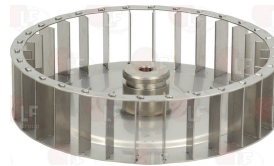

SMEG 069290083

SMEG 079290106

5030938 SPRING FOR BUSHING OVEN MOTOR Ø22x20MM
 for Convection oven (SMEG)

SMEG 895092518

5048150 FAN Ø 160 MM
 thickness 40 mm
 blades number 30 - ø D-shaft hole 8x7 mm
 for Convection oven electric (SMEG)

SMEG 069290070

5030938 SPRING FOR BUSHING OVEN MOTOR Ø22x20MM
 for Convection oven (SMEG)

SMEG 895092518

5056251 VENTOLA ø 160 mm

SMEG 069290182

SMEG 079290153

SMEG 079290171

5030938 SPRING FOR BUSHING OVEN MOTOR Ø22x20MM
for Convection oven (SMEG)