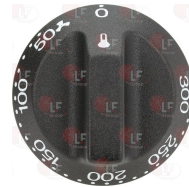

SMEG 764972663

2111417 KNOB BLACK Ø 54 MM 50-300°C
D-shaped hole 6x4.6 mm
for Convection oven electric (SMEG) ALFA31BHT
ALFA31XHT - BU31XHT