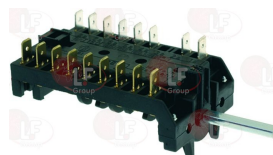

SMEG 811730074

SMEG 811730091

3057221 **SELECTOR SWITCH 0-6 POSITIONS**
contact capacity 16A 250V - max 150°C
D-shaped pin ø 6x4.ø 6 mm
for Convection oven electric (SMEG) ALFA151X
ALFA161X - ALFA161XK