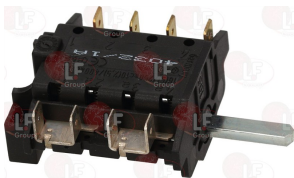

Rotary switches

5067272 COMMUTATORE 0-1-2 POSIZIONI
portata contatti 16A 250V - max 150°C
perno mezzaluna ø 6x4,6 mm