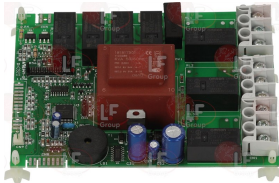

SMEG 691650680

5035792 **MOTHERBOARD 148x112 MM**
for Convection oven electric (SMEG) ALFA135VE
ALFA135V6

SMEG 691650679

5053950 **MOTHERBOARD 200x103 MM**
for Convection oven electric (SMEG) ALFA41XE2