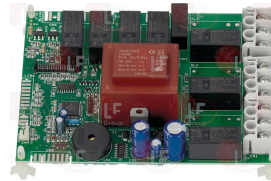

SMEG 691650242

SMEG 811650365

5029462 **MOTHERBOARD 148x112 MM**
for Convection oven electric (SMEG) ALFA200XE
ALFA201XE