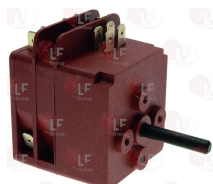

max temperature 100°C

D-shaped pin \varnothing 6x4.6 mm

for Convection oven electric (SMEG) ALFA10XA

ALFA135X1 - ALFA15 - ALFA151X - ALFA21

ALFA30 - ALFA31 - ALFA31X - ALFA41 - ALFA51X

ALFA61X

for Electric oven electric (SMEG) ALFA25