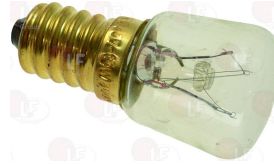

SMEG 824610072
SMEG 824610591

SMEG 824610198

SMEG 824610204

3221061 OVEN LAMP E14 25W 230V
max temperature 300°C
for OVEN - PIZZA OVEN