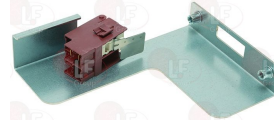

SMEG 698290717

SMEG

Suitable for:

3053580 RIGHT BRACKET FOR HINGE WITH MICROSWITCH

mounting distance 75 mm - overall length 95 mm
height 47 mm
for Convection oven electric (SMEG) ALFA135BE
ALFA135VE - ALFA135VM - ALFA135XE - ALFA135XM
ALFA161X