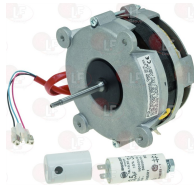

SMEG 795210350

SMEG 795210402

5030939 MAIN SHAFT BUSHING OVEN
 external ø 25 mm - inner ø 8.5 mm - thickness 10mm
 for Convection oven (SMEG)

SMEG 760570189

3240299 MOTOR 3012.2353 0.09Kw 230V 50Hz
 0.75A 2500rpm - capacitor 3.5 µF
 for Convection oven electric (SMEG) ALFA135BV
 ALFA135B1 - ALFA135X - ALFA135XB - ALFA135XP
 ALFA135XV - ALFA135X1 - ALFA151X - BU135XV
 FOVP - RFT644 - RFT744