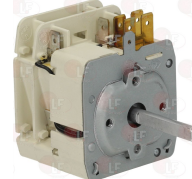

SMEG 818731004

Timers

5071970 TIMER P045 2 CAMS 230V 50Hz
cycle 60 minutes - D-shaped pin \varnothing 6x4.6 mm
for Convection oven electric (SMEG) ALFA31S
ALFA41S

SMEG 818800137

5036305 TIMER 60 MINUTS MS65
mechanical timer with manual reset
mechanical set cycle from 60 minutes
contacts capacity 16(4)A 220/240V
max temperature 85°C
D-shaped pin \varnothing 6x4.6 mm
for Convection oven electric (SMEG) ALFA10XAK
ALFA161XK - ALFA31K - ALFA41K - ALFA41V1K
ALFA43GHK - ALFA43GHKSA - ALFA43K - ALFA43KSA
ALFA61X