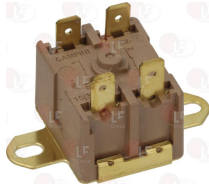

SMEG 818730541

Suitable for:

5047040 CONTACT THERMOSTAT 160°C 16A 250V M5
for Convection oven electric (SMEG)

SMEG 818730332

SMEG 818731042

Suitable for:

3443049 CONTACT THERMOSTAT 70°C
with automatic reset
for Convection oven electric (SMEG)

SMEG 818730273

SMEG 818730424

7108639 TERMOSTATO A CONTATTO 180°C 16A 250V
a riarmo automatico

SMEG 818730640

5051708 TERMOSTATO A CONTATTO 210°C
a riarmo manuale - 16A 250V

SMEG 818731311

Contactors

5036738 CONTACTOR LOVATO BGF09T2A
9A 400V 4Kw - coil 230V 50/60Hz
2 normally open contacts
2 normally closed contacts
for OVEN
ALFA135XM-ALFA200XM-ALFA201XM-ALFA241XM-
ALFA341XM-ALFA151X-ALFA161X-ALFA200X-ALFA42-FOVP-
ALFA42AM-ALFA42AMT-BU135XV-RFF542D-RFT644-RFT744-
RFT844-RFT844B-RFT844V

SMEG 816850187

SMEG 816850208

5064951 CONTATTORE SCHNEIDER LC1K12004M7
5,5Kw bobina 220/230V 50/60Hz
3 contatti normalmente aperti
1 contatto ausiliario normalmente aperto

SMEG 816850374

Controllers and changeover switches