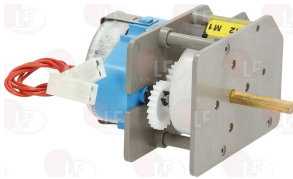

SMEG 818731004

Timers

5071970 TIMER P045 2 CAMS 230V 50Hz
cycle 60 minutes - D-shaped pin \varnothing 6x4.6 mm
for Convection oven electric (SMEG) ALFA31S
ALFA41S

SMEG 818800137

5036305 TIMER 60 MINUTS MS65
mechanical timer with manual reset
mechanical set cycle from 60 minutes
contacts capacity 16(4)A 220/240V
max temperature 85°C
D-shaped pin \varnothing 6x4.6 mm
for Convection oven electric (SMEG) ALFA10XAK
ALFA161XK - ALFA31K - ALFA41K - ALFA41V1K
ALFA43GHK - ALFA43GHKSA - ALFA43K - ALFA43KSA
ALFA61X