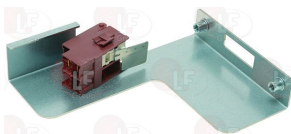

SMEG 685970043

5032804 PORTARULLINO SX PER CERNIERA

interasse 95 mm - lunghezza totale 110 mm
altezza 90 mm

SMEG 685970027

3053580 RIGHT BRACKET FOR HINGE WITH MICROSWITCH

mounting distance 75 mm - overall length 95 mm
height 47 mm
for Convection oven electric (SMEG) ALFA135BE
ALFA135VE - ALFA135VM - ALFA135XE - ALFA135XM
ALFA161X

SMEG 698290716

SMEG 698290898

3053578 RIGHT HINGE FOR OVEN
 mounting distance 135 mm - overall length 165 mm
 height 159 mm
 for Convection oven electric (SMEG) ALFA100X
 ALFA130X - ALFA132X - ALFA135X - ALFA135XB
 ALFA135XP - ALFA135XV - ALFA151X