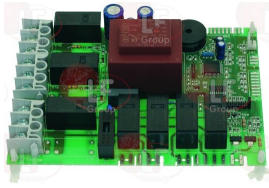

SMEG 816291603

5047558 CIRCUIT BOARD REVERSING MOTORS
external dimensions 105x70x28 mm
for Convection oven electric (SMEG) ALFA135BM
ALFA135GH - ALFA135VM - ALFA135XM - ALFA136BM
ALFA161X - ALFA161XK - ALFA241XM - ALFA341XM
ALFA42 - ALFA42AM - ALFA42AMB - ALFA44
RFF542D - RFT844 - RFT844B - RFT844V

SMEG 816291290

Suitable for:

SMEG

3390217 **CIRCUIT BOARD SETTINGS 147x110 mm**
for Convection oven electric (SMEG) ALFA135BE
ALFA135XE

SMEG 691650678

SMEG 811650435

7105039 **CIRCUIT BOARD TIMER 100x67x43 MM**
for Convection oven electric (SMEG)

SMEG 8116290743

7105332 **DISPLAY CIRCUIT BOARD 85x38 MM**
for Convection oven electric (SMEG) ALFA135BE
ALFA135VE - ALFA135V6 - ALFA135XE - ALFA141VE
ALFA141XE - ALFA200XE - ALFA201XE - ALFA41XE2

SMEG 691650242