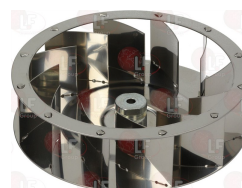

SMEG 895092518

5056251 VENTOLA ø 160 mm