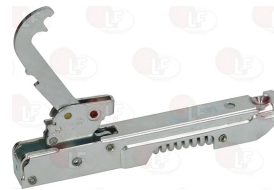

SMEG 072810669

5049592 HINGE RH-LH FOR OVEN
distance bet. holes 120mm - overall length 165mm
height 118 mm
for Convection oven (SMEG)

SMEG 931331497

5070239 KIT CERNIERE DX-SX PER LIEVITATORE