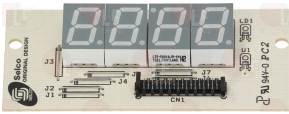

SMEG 8116290743

7105332 **DISPLAY CIRCUIT BOARD 85x38 MM**
for Convection oven electric (SMEG) ALFA135BE
ALFA135VE - ALFA135V6 - ALFA135XE - ALFA141VE
ALFA141XE - ALFA200XE - ALFA201XE - ALFA41XE2