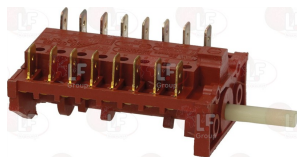

Suitable for:

SMEG

5068155 **COMMUTATORE 7 POSIZIONI**
portata contatti 16A 250V - max 150°C
perno mezzaluna ø 6x4,6 mm